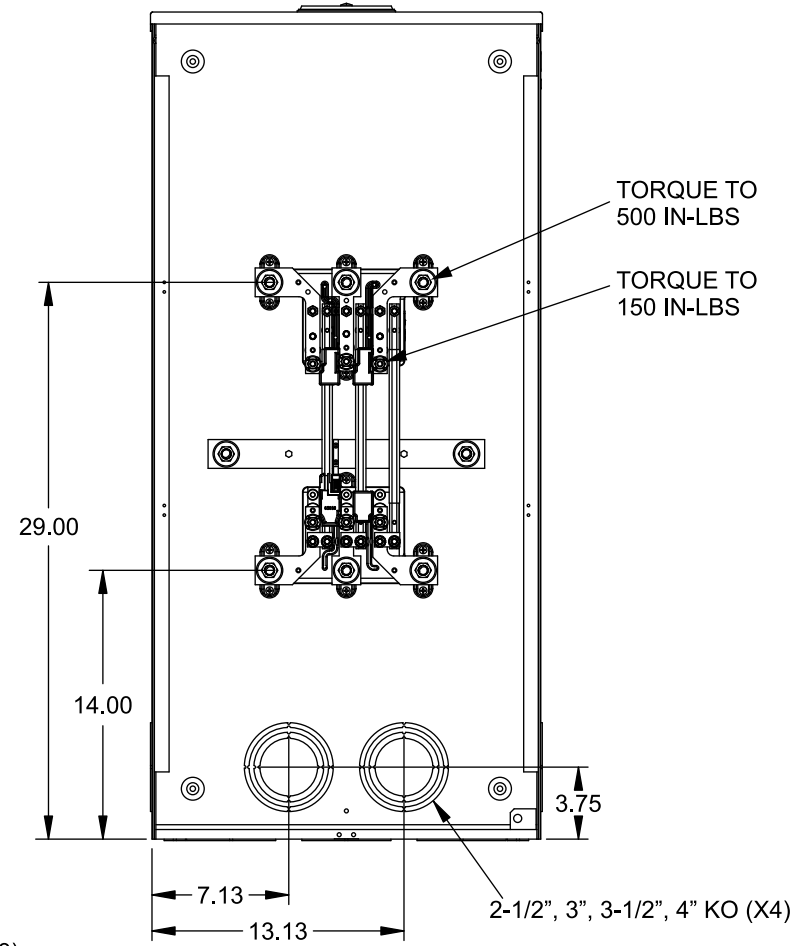

Catalog Number: 9817-8527

Features and Ratings

- Ringless Type Meter Socket
- 400A Continuous, 400A Max., 600V AC
- Outdoor Enclosure (NEMA Type 3R)
- Painted G90 Steel Enclosure
- 3 Phase, Commercial/Industrial Socket
- Meter Socket Type K-7T
- For Overhead & Underground Service
- Large Hub Opening, HD Type Cover Plate Installed
- 7/8" Barrel Lock Provision w/Bracket

VIEW SHOWN WITH COVER REMOVED

Accessories

CONDUIT HUBS (HD Type)		CAT No.	DESCRIPTION
TRADE SIZE	CATALOG No.		
3 INCH	EC56856 or H56856-2	H69623	Bypass
3-1/2 INCH	EC56857 or H56857-2	H69685-1	Isolated Neutral Kit
4 INCH	EC56858 or H56858-2	H69546-1	Hex Magnet Socket Kit
Hub Cover Plate	EC56933 or H56933S	H69232-1	Insulated T-Handle Kit
		H65050	K-base Insulator Kit
		H63864	K-base Ground Kit

Connectors, Wire Sizes and Torques

CONNECTOR	PART No.	HEX DRIVE	WIRE SIZE	TORQUE
LINE	56476	1/2"	3/0 - 800 kcmil	500 IN.-LBS.
LINE	56732	5/16"	(2)#4 - 350 kcmil	275 IN.-LBS.
LOAD	56732	5/16"	(2)#4 - 350 kcmil	275 IN.-LBS.
NEUTRAL	56732	5/16"	(2)#4 - 350 kcmil	275 IN.-LBS.
GROUND	56734	5/16"	#6 - 250 kcmil	275 IN.-LBS.

*Factory Installed

© 2015 Copyright Siemens Industry, Inc.

TALON

Meter Socket

Description: **400A Cont, 4 Terminal, K-7T, 600V AC, Painted Steel Enclosure**

JEL 12/1/15 DO NOT SCALE DRAWING Dwg No: **9817-8527**