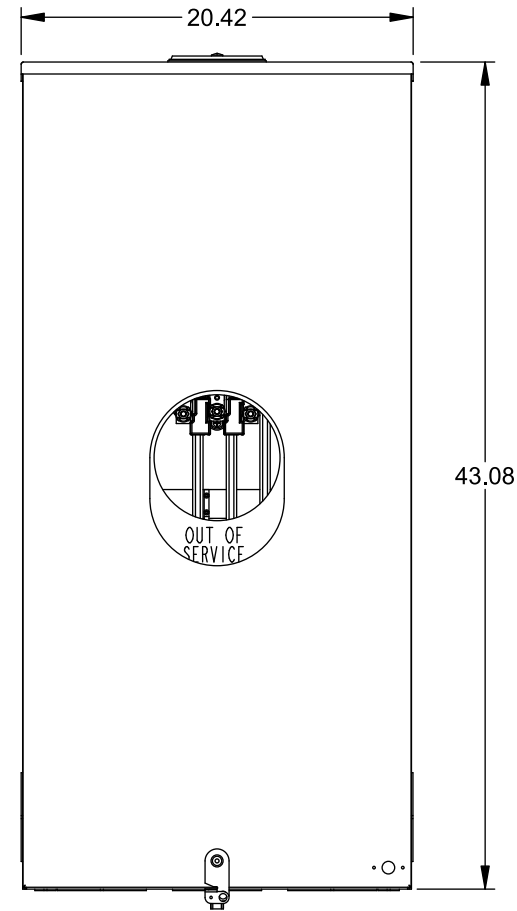

Catalog Number: 9817-8527

Features and Ratings

- Ringless Type Meter Socket
- 400A Continuous, 400A Max., 600V AC
- Outdoor Enclosure (NEMA Type 3R)
- Painted G90 Steel Enclosure
- 3 Phase, Commercial/Industrial Socket
- Meter Socket Type K-7T
- For Overhead & Underground Service
- Large Hub Opening, HD Type Cover Plate Installed
- 7/8" Barrel Lock Provision w/Bracket

VIEW SHOWN WITH COVER REMOVED

Accessories

CONDUIT HUBS (HD Type)		CAT No.	DESCRIPTION
TRADE SIZE	CATALOG No.		
3 INCH	EC56856 or H56856-2	H69623	Bypass
3-1/2 INCH	EC56857 or H56857-2	H69685-1	Isolated Neutral Kit
4 INCH	EC56858 or H56858-2	H69546-1	Hex Magnet Socket Kit
Hub Cover Plate	EC56933 or H56933S	H69232-1	Insulated T-Handle Kit
		H65050	K-base Insulator Kit
		H63864	K-base Ground Kit

Connectors, Wire Sizes and Torques

CONNECTOR	PART No.	HEX DRIVE	WIRE SIZE	TORQUE
LINE	56476	1/2"	3/0 - 800 kcmil	500 IN.-LBS.
LINE	56732	5/16"	(2)#4 - 350 kcmil	275 IN.-LBS.
LOAD	56732	5/16"	(2)#4 - 350 kcmil	275 IN.-LBS.
NEUTRAL	56732	5/16"	(2)#4 - 350 kcmil	275 IN.-LBS.
GROUND	56734	5/16"	#6 - 250 kcmil	275 IN.-LBS.

*Factory Installed

© 2015 Copyright Siemens Industry, Inc.

TALON

Meter Socket

Description: **400A Cont, 4 Terminal, K-7T, 600V AC, Painted Steel Enclosure**

JEL 12/1/15 DO NOT SCALE DRAWING Dwg No: **9817-8527**