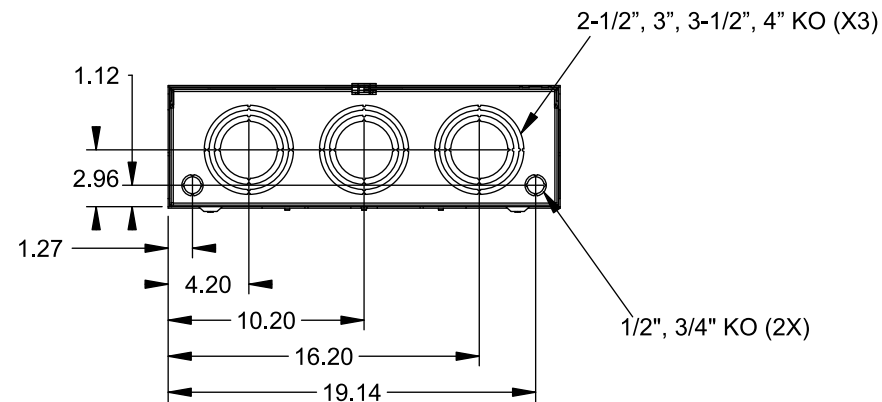

Catalog Number: 9817-8527

Features and Ratings

- Ringless Type Meter Socket
- 400A Continuous, 400A Max., 600V AC
- Outdoor Enclosure (NEMA Type 3R)
- Painted G90 Steel Enclosure
- 3 Phase, Commercial/Industrial Socket
- Meter Socket Type K-7T
- For Overhead & Underground Service
- Large Hub Opening, HD Type Cover Plate Installed
- 7/8" Barrel Lock Provision w/Bracket

VIEW SHOWN WITH COVER REMOVED

Accessories

CONDUIT HUBS (HD Type)		CAT No.	DESCRIPTION
TRADE SIZE	CATALOG No.		
3 INCH	EC56856 or H56856-2	H69623	Bypass
3-1/2 INCH	EC56857 or H56857-2	H69685-1	Isolated Neutral Kit
4 INCH	EC56858 or H56858-2	H69546-1	Hex Magnet Socket Kit
Hub Cover Plate	EC56933 or H56933S	H69232-1	Insulated T-Handle Kit
		H65050	K-base Insulator Kit
		H63864	K-base Ground Kit

Connectors, Wire Sizes and Torques

CONNECTOR	PART No.	HEX DRIVE	WIRE SIZE	TORQUE
LINE	56476	1/2"	3/0 - 800 kcmil	500 IN.-LBS.
LINE	56732	5/16"	(2)#4 - 350 kcmil	275 IN.-LBS.
LOAD	56732	5/16"	(2)#4 - 350 kcmil	275 IN.-LBS.
NEUTRAL	56732	5/16"	(2)#4 - 350 kcmil	275 IN.-LBS.
GROUND	56734	5/16"	#6 - 250 kcmil	275 IN.-LBS.

*Factory Installed

© 2015 Copyright Siemens Industry, Inc.

TALON

Meter Socket

Description: **400A Cont, 4 Terminal, K-7T, 600V AC, Painted Steel Enclosure**

JEL 12/1/15 DO NOT SCALE DRAWING Dwg No: **9817-8527**