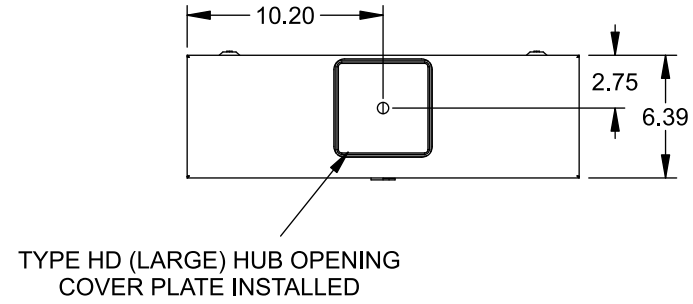

Catalog Number: 9817-8527

Features and Ratings

- Ringless Type Meter Socket
- 400A Continuous, 400A Max., 600V AC
- Outdoor Enclosure (NEMA Type 3R)
- Painted G90 Steel Enclosure
- 3 Phase, Commercial/Industrial Socket
- Meter Socket Type K-7T
- For Overhead & Underground Service
- Large Hub Opening, HD Type Cover Plate Installed
- 7/8" Barrel Lock Provision w/Bracket

VIEW SHOWN WITH COVER REMOVED

Accessories

CONDUIT HUBS (HD Type)		CAT No.	DESCRIPTION
TRADE SIZE	CATALOG No.		
3 INCH	EC56856 or H56856-2	H69623	Bypass
3-1/2 INCH	EC56857 or H56857-2	H69685-1	Isolated Neutral Kit
4 INCH	EC56858 or H56858-2	H69546-1	Hex Magnet Socket Kit
Hub Cover Plate	EC56933 or H56933S	H69232-1	Insulated T-Handle Kit
		H65050	K-base Insulator Kit
		H63864	K-base Ground Kit

Connectors, Wire Sizes and Torques

CONNECTOR	PART No.	HEX DRIVE	WIRE SIZE	TORQUE
LINE	56476	1/2"	3/0 - 800 kcmil	500 IN.-LBS.
LINE	56732	5/16"	(2)#4 - 350 kcmil	275 IN.-LBS.
LOAD	56732	5/16"	(2)#4 - 350 kcmil	275 IN.-LBS.
NEUTRAL	56732	5/16"	(2)#4 - 350 kcmil	275 IN.-LBS.
GROUND	56734	5/16"	#6 - 250 kcmil	275 IN.-LBS.

*Factory Installed

© 2015 Copyright Siemens Industry, Inc.

TALON

Meter Socket

Description: **400A Cont, 4 Terminal, K-7T, 600V AC, Painted Steel Enclosure**

JEL 12/1/15 DO NOT SCALE DRAWING Dwg No: **9817-8527**