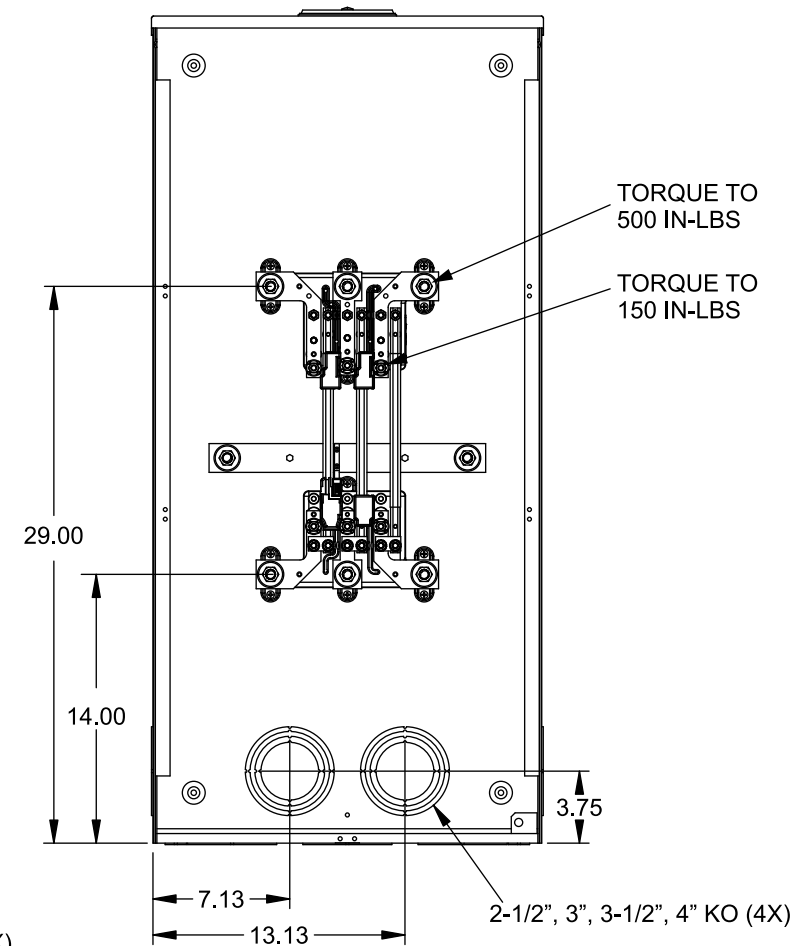

Catalog Number: 9817-8526

Features and Ratings

- Ringless Type Meter Socket
- 400A Continuous, 400A Max., 600V AC
- Outdoor Enclosure (NEMA Type 3R)
- Painted G90 Steel Enclosure
- 3 Phase, Commercial/Industrial Socket
- Meter Socket Type K-7T
- For Overhead & Underground Service
- Large Hub Opening, HD Type Cover Plate Installed
- 7/8" Barrel Lock Provision w/Bracket

TYPE HD (LARGE) HUB OPENING COVER PLATE INSTALLED

VIEW SHOWN WITH COVER REMOVED

Accessories

CONDUIT HUBS (HD Type)	
TRADE SIZE	CATALOG No.
3 INCH	EC56856 or H56856-2
3-1/2 INCH	EC56857 or H56857-2
4 INCH	EC56858 or H56858-2
Hub Cover Plate	EC56933 or H56933S

CONNECTOR	PART No.	HEX DRIVE	WIRE SIZE	TORQUE
LINE	56476	1/2"	3/0 - 800 kcmil	500 IN.-LBS.
LOAD	56732	5/16"	(2)#4 - 350 kcmil	275 IN.-LBS.
NEUTRAL	56732	5/16"	(2)#4 - 350 kcmil	275 IN.-LBS.
LINE/LOAD/NEUT	68752-1	5/16"	(3)#6 - 250 kcmil	275 IN.-LBS.
GROUND	56734	5/16"	#6 - 250 kcmil	275 IN.-LBS.

© 2015 Copyright Siemens Industry, Inc.

TALON

Meter Socket

Description: **400A Cont, 4 Terminal, K-7T, 600V AC, Painted Steel Enclosure**

JEL 12/1/15 DO NOT SCALE DRAWING Dwg No: **9817-8526**