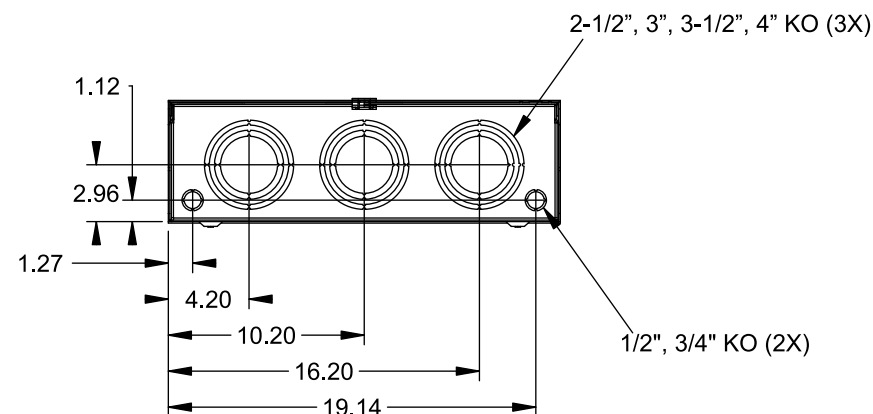

Catalog Number: 9817-8526

Features and Ratings

- Ringless Type Meter Socket
- 400A Continuous, 400A Max., 600V AC
- Outdoor Enclosure (NEMA Type 3R)
- Painted G90 Steel Enclosure
- 3 Phase, Commercial/Industrial Socket
- Meter Socket Type K-7T
- For Overhead & Underground Service
- Large Hub Opening, HD Type Cover Plate Installed
- 7/8" Barrel Lock Provision w/Bracket

TYPE HD (LARGE) HUB OPENING COVER PLATE INSTALLED

VIEW SHOWN WITH COVER REMOVED

Accessories

CONDUIT HUBS (HD Type)	
TRADE SIZE	CATALOG No.
3 INCH	EC56856 or H56856-2
3-1/2 INCH	EC56857 or H56857-2
4 INCH	EC56858 or H56858-2
Hub Cover Plate	EC56933 or H56933S

CONNECTOR	PART No.	HEX DRIVE	WIRE SIZE	TORQUE
LINE	56476	1/2"	3/0 - 800 kcmil	500 IN.-LBS.
LOAD	56732	5/16"	(2)#4 - 350 kcmil	275 IN.-LBS.
NEUTRAL	56732	5/16"	(2)#4 - 350 kcmil	275 IN.-LBS.
LINE/LOAD/NEUT	68752-1	5/16"	(3)#6 - 250 kcmil	275 IN.-LBS.
GROUND	56734	5/16"	#6 - 250 kcmil	275 IN.-LBS.

© 2015 Copyright Siemens Industry, Inc.

TALON

Meter Socket

Description: **400A Cont, 4 Terminal, K-7T, 600V AC, Painted Steel Enclosure**

JEL 12/1/15 DO NOT SCALE DRAWING Dwg No: **9817-8526**