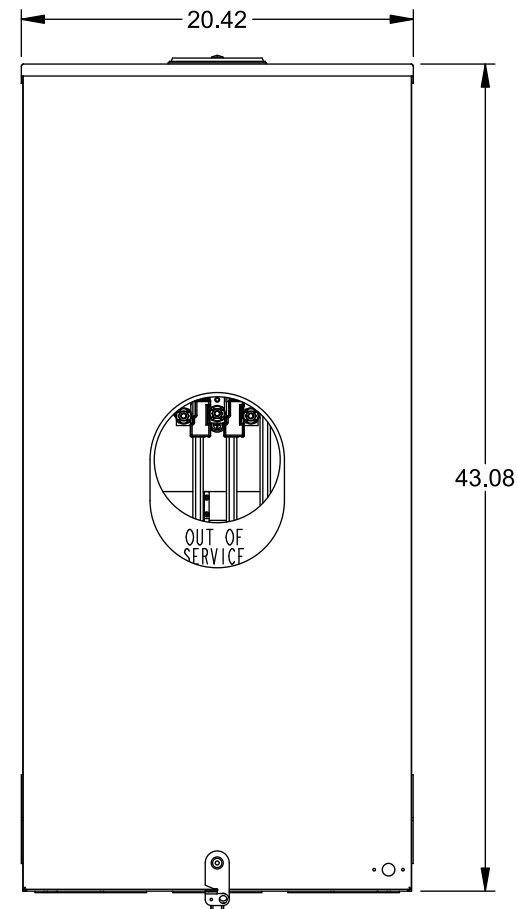

Catalog Number: 9817-8526

Features and Ratings

- Ringless Type Meter Socket
- 400A Continuous, 400A Max., 600V AC
- Outdoor Enclosure (NEMA Type 3R)
- Painted G90 Steel Enclosure
- 3 Phase, Commercial/Industrial Socket
- Meter Socket Type K-7T
- For Overhead & Underground Service
- Large Hub Opening, HD Type Cover Plate Installed
- 7/8" Barrel Lock Provision w/Bracket

TYPE HD (LARGE) HUB OPENING COVER PLATE INSTALLED

VIEW SHOWN WITH COVER REMOVED

Accessories

CONDUIT HUBS (HD Type)	
TRADE SIZE	CATALOG No.
3 INCH	EC56856 or H56856-2
3-1/2 INCH	EC56857 or H56857-2
4 INCH	EC56858 or H56858-2
Hub Cover Plate	EC56933 or H56933S

CONNECTOR	PART No.	HEX DRIVE	WIRE SIZE	TORQUE
LINE	56476	1/2"	3/0 - 800 kcmil	500 IN.-LBS.
LOAD	56732	5/16"	(2)#4 - 350 kcmil	275 IN.-LBS.
NEUTRAL	56732	5/16"	(2)#4 - 350 kcmil	275 IN.-LBS.
LINE/LOAD/NEUT	68752-1	5/16"	(3)#6 - 250 kcmil	275 IN.-LBS.
GROUND	56734	5/16"	#6 - 250 kcmil	275 IN.-LBS.

© 2015 Copyright Siemens Industry, Inc.

TALON

Meter Socket

Description: **400A Cont, 4 Terminal, K-7T, 600V AC, Painted Steel Enclosure**

JEL 12/1/15 DO NOT SCALE DRAWING Dwg No: **9817-8526**