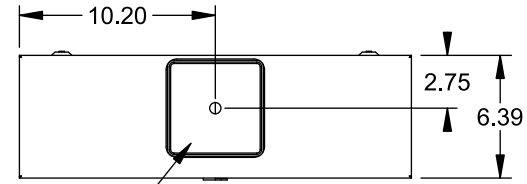

Catalog Number: 9817-8526

Features and Ratings

- Ringless Type Meter Socket
- 400A Continuous, 400A Max., 600V AC
- Outdoor Enclosure (NEMA Type 3R)
- Painted G90 Steel Enclosure
- 3 Phase, Commercial/Industrial Socket
- Meter Socket Type K-7T
- For Overhead & Underground Service
- Large Hub Opening, HD Type Cover Plate Installed
- 7/8" Barrel Lock Provision w/Bracket

TYPE HD (LARGE) HUB OPENING COVER PLATE INSTALLED

VIEW SHOWN WITH COVER REMOVED

Accessories

CONDUIT HUBS (HD Type)	
TRADE SIZE	CATALOG No.
3 INCH	EC56856 or H56856-2
3-1/2 INCH	EC56857 or H56857-2
4 INCH	EC56858 or H56858-2
Hub Cover Plate	EC56933 or H56933S

CONNECTOR	PART No.	HEX DRIVE	WIRE SIZE	TORQUE
LINE	56476	1/2"	3/0 - 800 kcmil	500 IN.-LBS.
LOAD	56732	5/16"	(2)#4 - 350 kcmil	275 IN.-LBS.
NEUTRAL	56732	5/16"	(2)#4 - 350 kcmil	275 IN.-LBS.
LINE/LOAD/NEUT	68752-1	5/16"	(3)#6 - 250 kcmil	275 IN.-LBS.
GROUND	56734	5/16"	#6 - 250 kcmil	275 IN.-LBS.