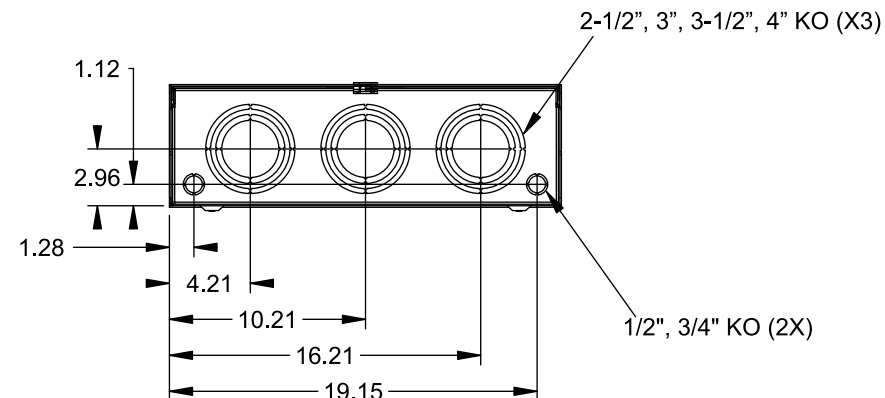

Catalog Number: 9817-8512

Features and Ratings

- Ringless Type Meter Socket
- 400A Continuous, 400A Max., 600V AC
- Outdoor Enclosure (NEMA Type 3R)
- Painted Steel Enclosure
- 3 Phase
- K-Base - 7 Bolt
- Meter Socket Type K-7T
- For Overhead & Underground Service
- Large Hub Opening, HD Type Cover Plate Installed

TYPE HD (LARGE) HUB OPENING COVER PLATE INSTALLED

VIEW SHOWN WITH COVER REMOVED

Accessories

CONDUIT HUBS (HD Type)		CAT No.	DESCRIPTION
TRADE SIZE	CATALOG No.		
3 INCH	EC56856 or H56856-2	H69623	Bypass
3-1/2 INCH	EC56857 or H56857-2	H69685-1	Isolated Neutral Kit
4 INCH	EC56858 or H56858-2	H69546-1	Hex Magnet Socket Kit
		H69232-1	Insulated T-Handle Kit
		H65050	K-base Insulator Kit
		H63864	K-base Ground Kit
Hub Cover Plate		EC56933 or H56933S	

Connectors, Wire Sizes and Torques

CONNECTOR	PART No.	HEX DRIVE	WIRE SIZE	TORQUE
LINE	56476	1/2"	3/0 - 800 kcmil	500 IN.-LBS.
LINE/LOAD/NEUT	56732	5/16"	(2)#4 - 350 kcmil	275 IN.-LBS.
LINE/LOAD/NEUT	68752-1	5/16"	(3)#6 - 250 kcmil	275 IN.-LBS.
GROUND	56734	5/16"	#6 - 250 kcmil	275 IN.-LBS.

*Factory Installed

© 2015 Copyright Siemens Industry, Inc.

TALON
Meter Socket

Description: **400A Cont, 4 Terminal, K-7T, 600V AC, Painted Steel Enclosure**

JEL 12/1/15 DO NOT SCALE DRAWING Dwg No: **9817-8512**