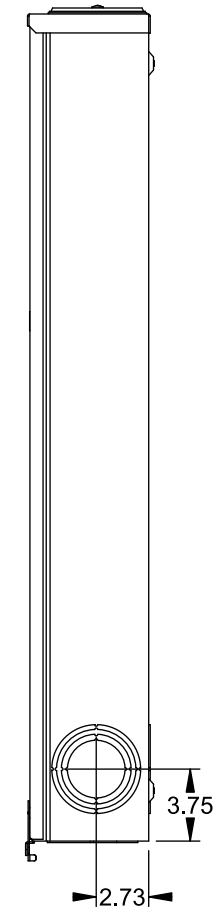

Catalog Number: 9817-8512

Features and Ratings

- Ringless Type Meter Socket
- 400A Continuous, 400A Max., 600V AC
- Outdoor Enclosure (NEMA Type 3R)
- Painted Steel Enclosure
- 3 Phase
- K-Base - 7 Bolt
- Meter Socket Type K-7T
- For Overhead & Underground Service
- Large Hub Opening, HD Type Cover Plate Installed

TYPE HD (LARGE) HUB OPENING COVER PLATE INSTALLED

VIEW SHOWN WITH COVER REMOVED

Accessories

CONDUIT HUBS (HD Type)		CAT No.	DESCRIPTION
TRADE SIZE	CATALOG No.		
3 INCH	EC56856 or H56856-2	H69623	Bypass
3-1/2 INCH	EC56857 or H56857-2	H69685-1	Isolated Neutral Kit
4 INCH	EC56858 or H56858-2	H69546-1	Hex Magnet Socket Kit
		H69232-1	Insulated T-Handle Kit
		H65050	K-base Insulator Kit
		H63864	K-base Ground Kit
Hub Cover Plate		EC56933 or H56933S	

Connectors, Wire Sizes and Torques

CONNECTOR	PART No.	HEX DRIVE	WIRE SIZE	TORQUE
LINE	56476	1/2"	3/0 - 800 kcmil	500 IN.-LBS.
LINE/LOAD/NEUT	56732	5/16"	(2)#4 - 350 kcmil	275 IN.-LBS.
LINE/LOAD/NEUT	68752-1	5/16"	(3)#6 - 250 kcmil	275 IN.-LBS.
GROUND	56734	5/16"	#6 - 250 kcmil	275 IN.-LBS.

*Factory Installed

© 2015 Copyright Siemens Industry, Inc.

TALON
Meter Socket

Description: **400A Cont, 4 Terminal, K-7T, 600V AC, Painted Steel Enclosure**

JEL 12/1/15 DO NOT SCALE DRAWING Dwg No: **9817-8512**