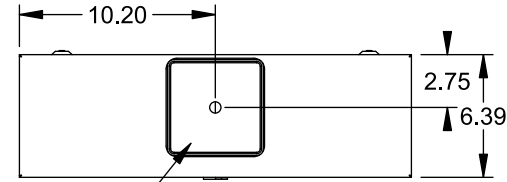

Catalog Number: 9817-8512

Features and Ratings

- Ringless Type Meter Socket
- 400A Continuous, 400A Max., 600V AC
- Outdoor Enclosure (NEMA Type 3R)
- Painted Steel Enclosure
- 3 Phase
- K-Base - 7 Bolt
- Meter Socket Type K-7T
- For Overhead & Underground Service
- Large Hub Opening, HD Type Cover Plate Installed

TYPE HD (LARGE) HUB OPENING COVER PLATE INSTALLED

VIEW SHOWN WITH COVER REMOVED

Accessories

CONDUIT HUBS (HD Type)		CAT No.	DESCRIPTION
TRADE SIZE	CATALOG No.		
3 INCH	EC56856 or H56856-2	H69623	Bypass
3-1/2 INCH	EC56857 or H56857-2	H69685-1	Isolated Neutral Kit
4 INCH	EC56858 or H56858-2	H69546-1	Hex Magnet Socket Kit
		H69232-1	Insulated T-Handle Kit
		H65050	K-base Insulator Kit
		H63864	K-base Ground Kit
Hub Cover Plate		EC56933 or H56933S	

Connectors, Wire Sizes and Torques

CONNECTOR	PART No.	HEX DRIVE	WIRE SIZE	TORQUE
LINE	56476	1/2"	3/0 - 800 kcmil	500 IN.-LBS.
LINE/LOAD/NEUT	56732	5/16"	(2)#4 - 350 kcmil	275 IN.-LBS.
LINE/LOAD/NEUT	68752-1	5/16"	(3)#6 - 250 kcmil	275 IN.-LBS.
GROUND	56734	5/16"	#6 - 250 kcmil	275 IN.-LBS.