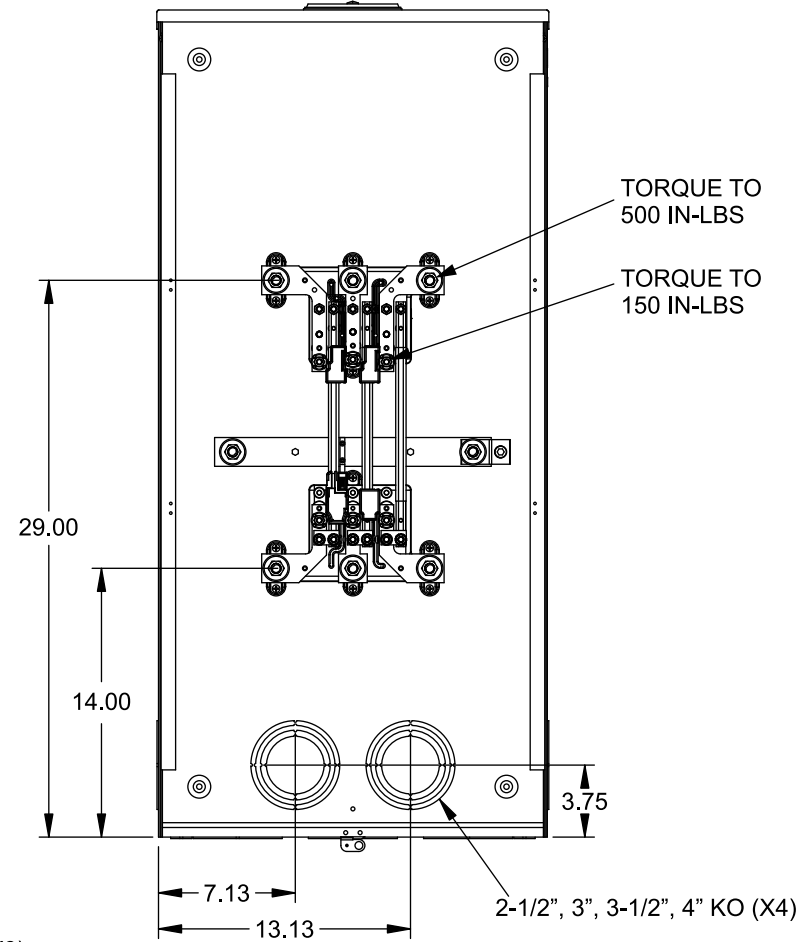

Catalog Number: 9817-8512

Features and Ratings

- Ringless Type Meter Socket
- 400A Continuous, 400A Max., 600V AC
- Outdoor Enclosure (NEMA Type 3R)
- Painted Steel Enclosure
- 3 Phase
- K-Base - 7 Bolt
- Meter Socket Type K-7T
- For Overhead & Underground Service
- Large Hub Opening, HD Type Cover Plate Installed

TYPE HD (LARGE) HUB OPENING COVER PLATE INSTALLED

VIEW SHOWN WITH COVER REMOVED

Accessories

CONDUIT HUBS (HD Type)		CAT No.	DESCRIPTION
TRADE SIZE	CATALOG No.		
3 INCH	EC56856 or H56856-2	H69623	Bypass
3-1/2 INCH	EC56857 or H56857-2	H69685-1	Isolated Neutral Kit
4 INCH	EC56858 or H56858-2	H69546-1	Hex Magnet Socket Kit
		H69232-1	Insulated T-Handle Kit
		H65050	K-base Insulator Kit
		H63864	K-base Ground Kit
Hub Cover Plate		EC56933 or H56933S	

Connectors, Wire Sizes and Torques

CONNECTOR	PART No.	HEX DRIVE	WIRE SIZE	TORQUE
LINE	56476	1/2"	3/0 - 800 kcmil	500 IN.-LBS.
LINE/LOAD/NEUT	56732	5/16"	(2)#4 - 350 kcmil	275 IN.-LBS.
LINE/LOAD/NEUT	68752-1	5/16"	(3)#6 - 250 kcmil	275 IN.-LBS.
GROUND	56734	5/16"	#6 - 250 kcmil	275 IN.-LBS.

*Factory Installed

© 2015 Copyright Siemens Industry, Inc.

TALON
Meter Socket

Description: **400A Cont, 4 Terminal, K-7T, 600V AC, Painted Steel Enclosure**

JEL 12/1/15 DO NOT SCALE DRAWING Dwg No: **9817-8512**