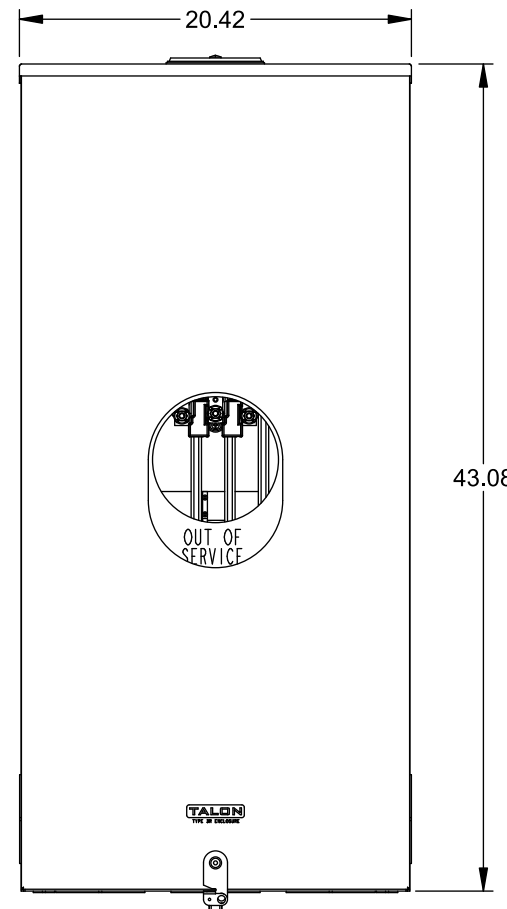

Catalog Number: 9817-8512

Features and Ratings

- Ringless Type Meter Socket
- 400A Continuous, 400A Max., 600V AC
- Outdoor Enclosure (NEMA Type 3R)
- Painted Steel Enclosure
- 3 Phase
- K-Base - 7 Bolt
- Meter Socket Type K-7T
- For Overhead & Underground Service
- Large Hub Opening, HD Type Cover Plate Installed

TYPE HD (LARGE) HUB OPENING COVER PLATE INSTALLED

VIEW SHOWN WITH COVER REMOVED

Accessories

CONDUIT HUBS (HD Type)		CAT No.	DESCRIPTION
TRADE SIZE	CATALOG No.		
3 INCH	EC56856 or H56856-2	H69623	Bypass
3-1/2 INCH	EC56857 or H56857-2	H69685-1	Isolated Neutral Kit
4 INCH	EC56858 or H56858-2	H69546-1	Hex Magnet Socket Kit
		H69232-1	Insulated T-Handle Kit
		H65050	K-base Insulator Kit
		H63864	K-base Ground Kit
Hub Cover Plate		EC56933 or H56933S	

Connectors, Wire Sizes and Torques

CONNECTOR	PART No.	HEX DRIVE	WIRE SIZE	TORQUE
LINE	56476	1/2"	3/0 - 800 kcmil	500 IN.-LBS.
LINE/LOAD/NEUT	56732	5/16"	(2)#4 - 350 kcmil	275 IN.-LBS.
LINE/LOAD/NEUT	68752-1	5/16"	(3)#6 - 250 kcmil	275 IN.-LBS.
GROUND	56734	5/16"	#6 - 250 kcmil	275 IN.-LBS.

*Factory Installed

© 2015 Copyright Siemens Industry, Inc.

TALON
Meter Socket

Description: **400A Cont, 4 Terminal, K-7T, 600V AC, Painted Steel Enclosure**

JEL 12/1/15 DO NOT SCALE DRAWING Dwg No: **9817-8512**