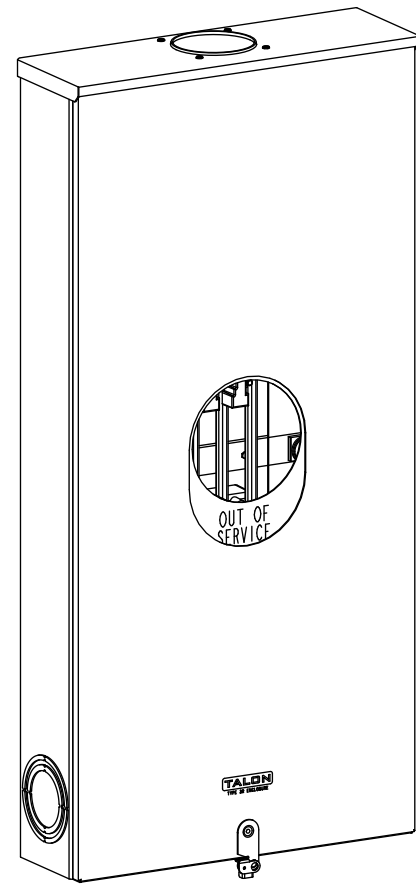

Catalog Number: 9817-8511

Features and Ratings

- Ringless Type Meter Socket
- 400A Continuous, 400A Max., 600V AC
- Outdoor Enclosure (NEMA Type 3R)
- Painted G90 Steel Enclosure
- 3 Phase, Commercial/Industrial Socket
- Meter Socket Type K-7T
- For Overhead & Underground Service
- Large Hub Opening

TYPE HD (LARGE) HUB OPENING

Accessories

CONDUIT HUBS (HD Type)	
TRADE SIZE	CATALOG No.
3 INCH	EC56856 or H56856-2
3-1/2 INCH	EC56857 or H56857-2
4 INCH	EC56858 or H56858-2
Hub Cover Plate	EC56933 or H56933S

CONNECTOR	PART No.	HEX DRIVE	WIRE SIZE	TORQUE
LINE	56476	1/2"	3/0 - 800 kcmil	500 IN.-LBS.
LOAD	56732	5/16"	(2)#4 - 350 kcmil	275 IN.-LBS.
NEUTRAL	56732	5/16"	(2)#4 - 350 kcmil	275 IN.-LBS.
LINE/LOAD/NEUT	68752-1	5/16"	(3)#6 - 250 kcmil	275 IN.-LBS.
GROUND*	56734	5/16"	#6 - 250 kcmil	275 IN.-LBS.

*Factory Installed

VIEW SHOWN WITH COVER REMOVED

© 2015 Copyright Siemens Industry, Inc.

TALON

Meter Socket

Description: **400A Cont, 4 Terminal, K-7T, 600V AC, Painted Steel Enclosure**

JEL 12/1/15 DO NOT SCALE DRAWING Dwg No: **9817-8511**