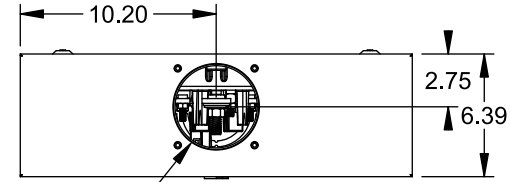

Catalog Number: 9817-8511

Features and Ratings

- Ringless Type Meter Socket
- 400A Continuous, 400A Max., 600V AC
- Outdoor Enclosure (NEMA Type 3R)
- Painted G90 Steel Enclosure
- 3 Phase, Commercial/Industrial Socket
- Meter Socket Type K-7T
- For Overhead & Underground Service
- Large Hub Opening

TYPE HD (LARGE) HUB OPENING

Accessories

CONDUIT HUBS (HD Type)	
TRADE SIZE	CATALOG No.
3 INCH	EC56856 or H56856-2
3-1/2 INCH	EC56857 or H56857-2
4 INCH	EC56858 or H56858-2
Hub Cover Plate	EC56933 or H56933S

CONNECTOR	PART No.	HEX DRIVE	WIRE SIZE	TORQUE
LINE	56476	1/2"	3/0 - 800 kcmil	500 IN.-LBS.
LOAD	56732	5/16"	(2)#4 - 350 kcmil	275 IN.-LBS.
NEUTRAL	56732	5/16"	(2)#4 - 350 kcmil	275 IN.-LBS.
LINE/LOAD/NEUT	68752-1	5/16"	(3)#6 - 250 kcmil	275 IN.-LBS.
GROUND*	56734	5/16"	#6 - 250 kcmil	275 IN.-LBS.

*Factory Installed

VIEW SHOWN WITH COVER REMOVED

© 2015 Copyright Siemens Industry, Inc.

TALON

Meter Socket

Description: **400A Cont, 4 Terminal, K-7T, 600V AC, Painted Steel Enclosure**

JEL 12/1/15 DO NOT SCALE DRAWING Dwg No: **9817-8511**