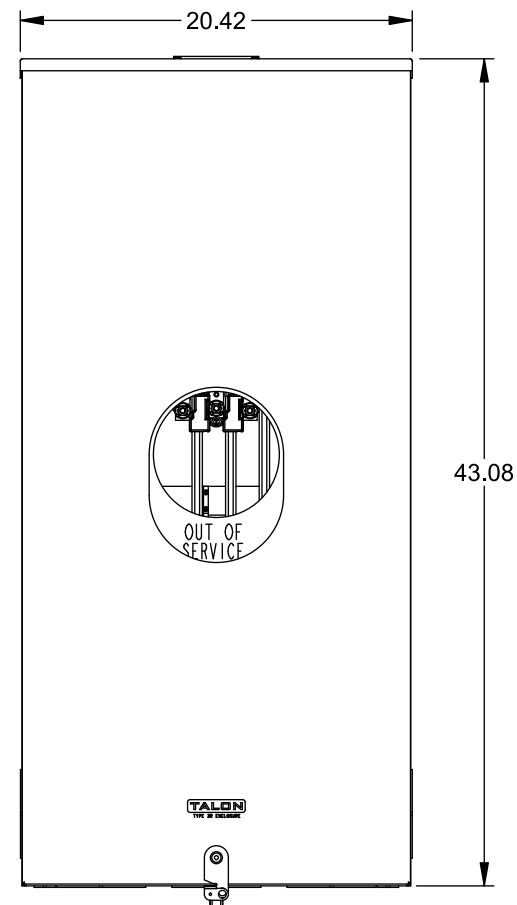

Catalog Number: 9817-8511

Features and Ratings

- Ringless Type Meter Socket
- 400A Continuous, 400A Max., 600V AC
- Outdoor Enclosure (NEMA Type 3R)
- Painted G90 Steel Enclosure
- 3 Phase, Commercial/Industrial Socket
- Meter Socket Type K-7T
- For Overhead & Underground Service
- Large Hub Opening

TYPE HD (LARGE) HUB OPENING

Accessories

CONDUIT HUBS (HD Type)	
TRADE SIZE	CATALOG No.
3 INCH	EC56856 or H56856-2
3-1/2 INCH	EC56857 or H56857-2
4 INCH	EC56858 or H56858-2
Hub Cover Plate	EC56933 or H56933S

CONNECTOR	PART No.	HEX DRIVE	WIRE SIZE	TORQUE
LINE	56476	1/2"	3/0 - 800 kcmil	500 IN.-LBS.
LOAD	56732	5/16"	(2)#4 - 350 kcmil	275 IN.-LBS.
NEUTRAL	56732	5/16"	(2)#4 - 350 kcmil	275 IN.-LBS.
LINE/LOAD/NEUT	68752-1	5/16"	(3)#6 - 250 kcmil	275 IN.-LBS.
GROUND*	56734	5/16"	#6 - 250 kcmil	275 IN.-LBS.

*Factory Installed

VIEW SHOWN WITH COVER REMOVED

© 2015 Copyright Siemens Industry, Inc.

TALON

Meter Socket

Description: **400A Cont, 4 Terminal, K-7T, 600V AC, Painted Steel Enclosure**

JEL 12/1/15 DO NOT SCALE DRAWING Dwg No: **9817-8511**