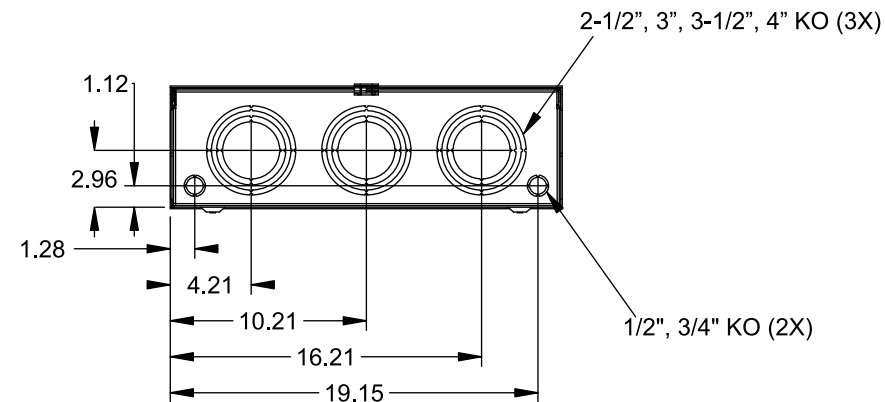

Catalog Number: 9817-8511

Features and Ratings

- Ringless Type Meter Socket
- 400A Continuous, 400A Max., 600V AC
- Outdoor Enclosure (NEMA Type 3R)
- Painted G90 Steel Enclosure
- 3 Phase, Commercial/Industrial Socket
- Meter Socket Type K-7T
- For Overhead & Underground Service
- Large Hub Opening

TYPE HD (LARGE) HUB OPENING

Accessories

CONDUIT HUBS (HD Type)	
TRADE SIZE	CATALOG No.
3 INCH	EC56856 or H56856-2
3-1/2 INCH	EC56857 or H56857-2
4 INCH	EC56858 or H56858-2
Hub Cover Plate	EC56933 or H56933S

CONNECTOR	PART No.	HEX DRIVE	WIRE SIZE	TORQUE
LINE	56476	1/2"	3/0 - 800 kcmil	500 IN.-LBS.
LOAD	56732	5/16"	(2)#4 - 350 kcmil	275 IN.-LBS.
NEUTRAL	56732	5/16"	(2)#4 - 350 kcmil	275 IN.-LBS.
LINE/LOAD/NEUT	68752-1	5/16"	(3)#6 - 250 kcmil	275 IN.-LBS.
GROUND*	56734	5/16"	#6 - 250 kcmil	275 IN.-LBS.

*Factory Installed

VIEW SHOWN WITH COVER REMOVED

© 2015 Copyright Siemens Industry, Inc.

TALON

Meter Socket

Description: **400A Cont, 4 Terminal, K-7T, 600V AC, Painted Steel Enclosure**

JEL 12/1/15 DO NOT SCALE DRAWING Dwg No: **9817-8511**