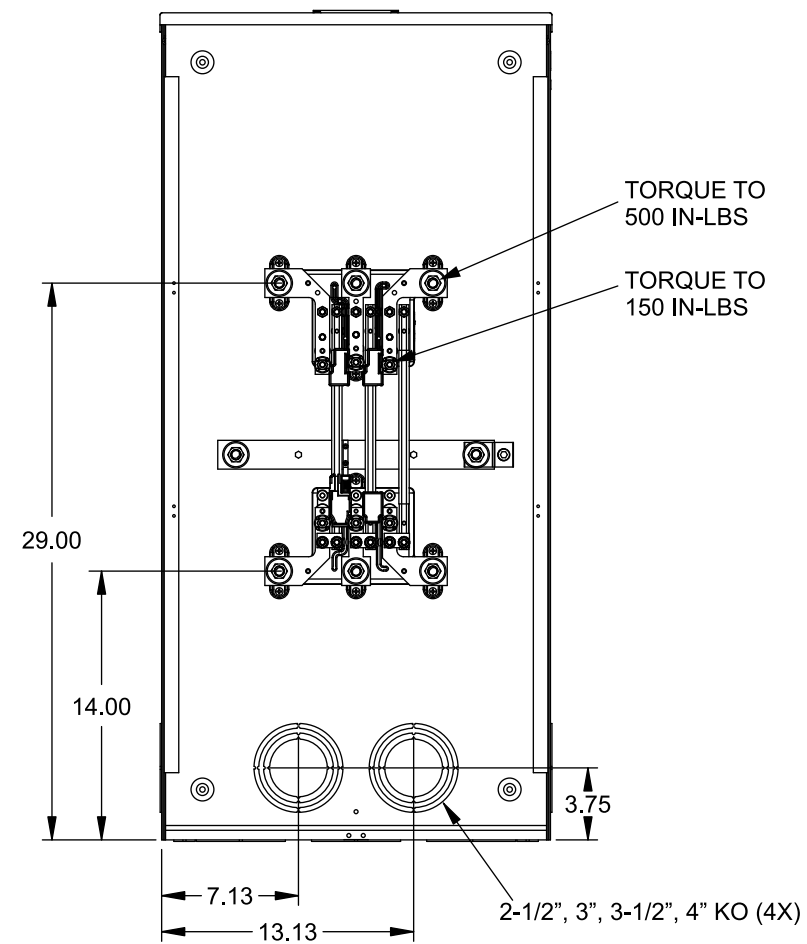

Catalog Number: 9817-8511

Features and Ratings

- Ringless Type Meter Socket
- 400A Continuous, 400A Max., 600V AC
- Outdoor Enclosure (NEMA Type 3R)
- Painted G90 Steel Enclosure
- 3 Phase, Commercial/Industrial Socket
- Meter Socket Type K-7T
- For Overhead & Underground Service
- Large Hub Opening

TYPE HD (LARGE) HUB OPENING

Accessories

CONDUIT HUBS (HD Type)	
TRADE SIZE	CATALOG No.
3 INCH	EC56856 or H56856-2
3-1/2 INCH	EC56857 or H56857-2
4 INCH	EC56858 or H56858-2
Hub Cover Plate	EC56933 or H56933S

CONNECTOR	PART No.	HEX DRIVE	WIRE SIZE	TORQUE
LINE	56476	1/2"	3/0 - 800 kcmil	500 IN.-LBS.
LOAD	56732	5/16"	(2)#4 - 350 kcmil	275 IN.-LBS.
NEUTRAL	56732	5/16"	(2)#4 - 350 kcmil	275 IN.-LBS.
LINE/LOAD/NEUT	68752-1	5/16"	(3)#6 - 250 kcmil	275 IN.-LBS.
GROUND*	56734	5/16"	#6 - 250 kcmil	275 IN.-LBS.

*Factory Installed

VIEW SHOWN WITH COVER REMOVED

© 2015 Copyright Siemens Industry, Inc.

TALON

Meter Socket

Description: **400A Cont, 4 Terminal, K-7T, 600V AC, Painted Steel Enclosure**

JEL 12/1/15 DO NOT SCALE DRAWING Dwg No: **9817-8511**