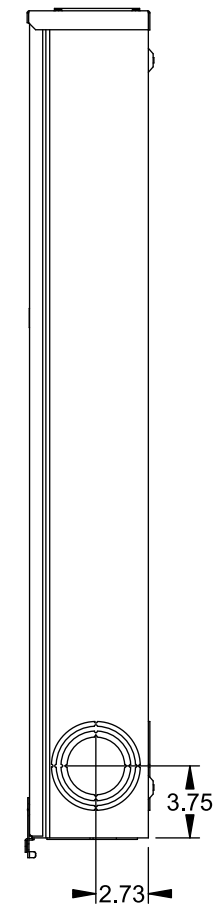

Catalog Number: 9817-8511

Features and Ratings

- Ringless Type Meter Socket
- 400A Continuous, 400A Max., 600V AC
- Outdoor Enclosure (NEMA Type 3R)
- Painted G90 Steel Enclosure
- 3 Phase, Commercial/Industrial Socket
- Meter Socket Type K-7T
- For Overhead & Underground Service
- Large Hub Opening

TYPE HD (LARGE) HUB OPENING

Accessories

CONDUIT HUBS (HD Type)	
TRADE SIZE	CATALOG No.
3 INCH	EC56856 or H56856-2
3-1/2 INCH	EC56857 or H56857-2
4 INCH	EC56858 or H56858-2
Hub Cover Plate	EC56933 or H56933S

CONNECTOR	PART No.	HEX DRIVE	WIRE SIZE	TORQUE
LINE	56476	1/2"	3/0 - 800 kcmil	500 IN.-LBS.
LOAD	56732	5/16"	(2)#4 - 350 kcmil	275 IN.-LBS.
NEUTRAL	56732	5/16"	(2)#4 - 350 kcmil	275 IN.-LBS.
LINE/LOAD/NEUT	68752-1	5/16"	(3)#6 - 250 kcmil	275 IN.-LBS.
GROUND*	56734	5/16"	#6 - 250 kcmil	275 IN.-LBS.

*Factory Installed

VIEW SHOWN WITH COVER REMOVED

© 2015 Copyright Siemens Industry, Inc.

TALON

Meter Socket

Description: **400A Cont, 4 Terminal, K-7T, 600V AC, Painted Steel Enclosure**

JEL 12/1/15 DO NOT SCALE DRAWING Dwg No: **9817-8511**