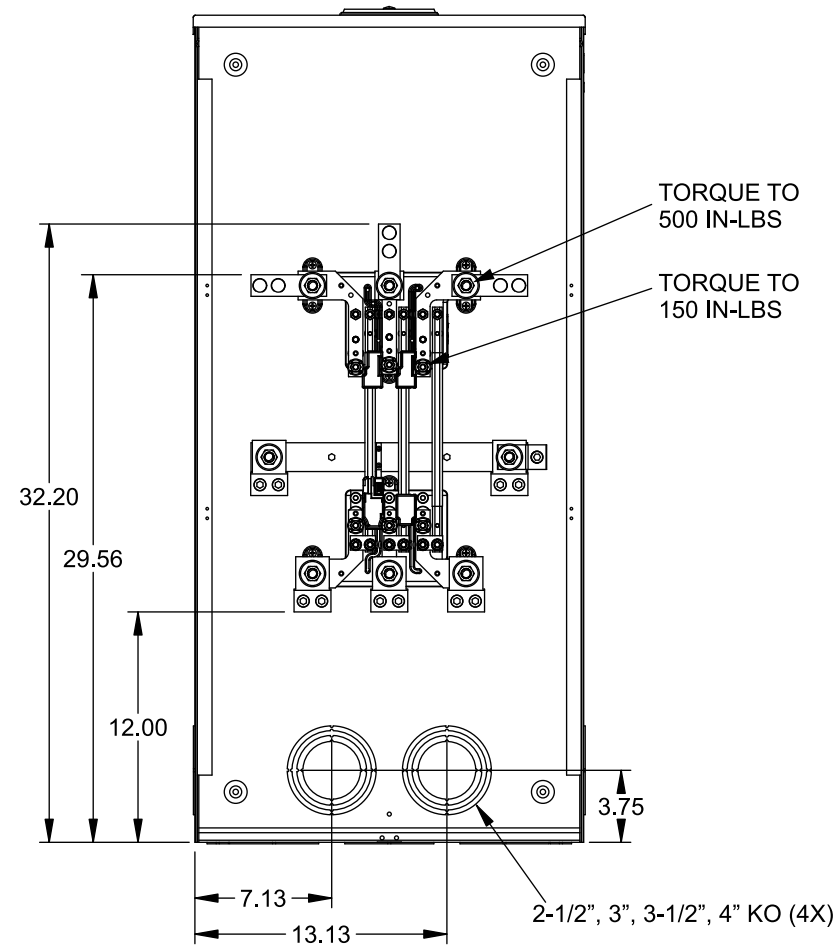

Catalog Number: 9817-8507

Features and Ratings

- Ringless Type Meter Socket
- 400A Continuous, 400A Max., 600V AC
- Outdoor Enclosure (NEMA Type 3R)
- Painted G90 Steel Enclosure
- 3 Phase, Commercial/Industrial Socket
- Meter Socket Type K-7T
- For Overhead & Underground Service
- Large Hub Opening, HD Type Cover Plate Installed

TYPE HD (LARGE) HUB OPENING COVER PLATE INSTALLED

VIEW SHOWN WITH COVER REMOVED

Accessories

CONDUIT HUBS (HD Type)		CAT No.	DESCRIPTION
TRADE SIZE	CATALOG No.		
3 INCH	EC56856 or H56856-2	H69623	Bypass
3-1/2 INCH	EC56857 or H56857-2	H69685-1	Isolated Neutral Kit
4 INCH	EC56858 or H56858-2	H69546-1	Hex Magnet Socket Kit
		H69232-1	Insulated T-Handle Kit
		H65050	K-base Insulator Kit
		H63864	K-base Ground Kit
Hub Cover Plate		EC56933 or H56933S	

Connectors, Wire Sizes and Torques

CONNECTOR	PART No.	HEX DRIVE	WIRE SIZE	TORQUE
LINE*	58853	5/16"	(2)#6 - 350 kcmil	275 IN.-LBS.
LOAD*	56732	5/16"	(2)#4 - 350 kcmil	275 IN.-LBS.
NEUTRAL*	56732	5/16"	(2)#4 - 350 kcmil	275 IN.-LBS.
LINE/LOAD/NEUT	68752-1	5/16"	(3)#6 - 250 kcmil	275 IN.-LBS.
GROUND*	56734	5/16"	#6 - 250 kcmil	275 IN.-LBS.

*Factory Installed

© 2015 Copyright Siemens Industry, Inc.

TALON

Meter Socket

Description: **400A Cont, 4 Terminal, K-7T, 600V AC, Painted Steel Enclosure**

JEL 12/1/15 DO NOT SCALE DRAWING Dwg No: **9817-8507**