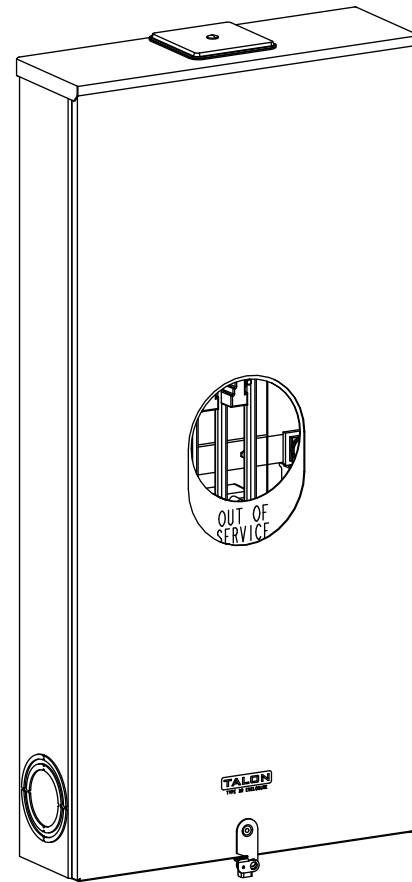

Catalog Number: 9817-8507

Features and Ratings

- Ringless Type Meter Socket
- 400A Continuous, 400A Max., 600V AC
- Outdoor Enclosure (NEMA Type 3R)
- Painted G90 Steel Enclosure
- 3 Phase, Commercial/Industrial Socket
- Meter Socket Type K-7T
- For Overhead & Underground Service
- Large Hub Opening, HD Type Cover Plate Installed

TYPE HD (LARGE) HUB OPENING COVER PLATE INSTALLED

VIEW SHOWN WITH COVER REMOVED

Accessories

CONDUIT HUBS (HD Type)		CAT No.	DESCRIPTION
TRADE SIZE	CATALOG No.		
3 INCH	EC56856 or H56856-2	H69623	Bypass
3-1/2 INCH	EC56857 or H56857-2	H69685-1	Isolated Neutral Kit
4 INCH	EC56858 or H56858-2	H69546-1	Hex Magnet Socket Kit
		H69232-1	Insulated T-Handle Kit
		H65050	K-base Insulator Kit
		H63864	K-base Ground Kit
Hub Cover Plate		EC56933 or H56933S	

Connectors, Wire Sizes and Torques

CONNECTOR	PART No.	HEX DRIVE	WIRE SIZE	TORQUE
LINE*	58853	5/16"	(2)#6 - 350 kcmil	275 IN.-LBS.
LOAD*	56732	5/16"	(2)#4 - 350 kcmil	275 IN.-LBS.
NEUTRAL*	56732	5/16"	(2)#4 - 350 kcmil	275 IN.-LBS.
LINE/LOAD/NEUT	68752-1	5/16"	(3)#6 - 250 kcmil	275 IN.-LBS.
GROUND*	56734	5/16"	#6 - 250 kcmil	275 IN.-LBS.

*Factory Installed

© 2015 Copyright Siemens Industry, Inc.

TALON

Meter Socket

Description: **400A Cont, 4 Terminal, K-7T, 600V AC, Painted Steel Enclosure**

JEL 12/1/15 DO NOT SCALE DRAWING Dwg No: **9817-8507**