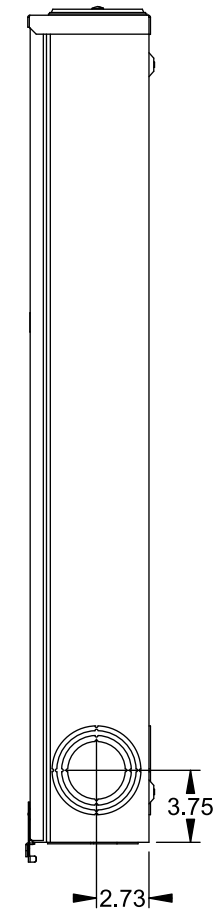

Catalog Number: 9817-8507

Features and Ratings

- Ringless Type Meter Socket
- 400A Continuous, 400A Max., 600V AC
- Outdoor Enclosure (NEMA Type 3R)
- Painted G90 Steel Enclosure
- 3 Phase, Commercial/Industrial Socket
- Meter Socket Type K-7T
- For Overhead & Underground Service
- Large Hub Opening, HD Type Cover Plate Installed

TYPE HD (LARGE) HUB OPENING COVER PLATE INSTALLED

VIEW SHOWN WITH COVER REMOVED

Accessories

CONDUIT HUBS (HD Type)		CAT No.	DESCRIPTION
TRADE SIZE	CATALOG No.		
3 INCH	EC56856 or H56856-2	H69623	Bypass
3-1/2 INCH	EC56857 or H56857-2	H69685-1	Isolated Neutral Kit
4 INCH	EC56858 or H56858-2	H69546-1	Hex Magnet Socket Kit
		H69232-1	Insulated T-Handle Kit
		H65050	K-base Insulator Kit
		H63864	K-base Ground Kit
Hub Cover Plate		EC56933 or H56933S	

Connectors, Wire Sizes and Torques

CONNECTOR	PART No.	HEX DRIVE	WIRE SIZE	TORQUE
LINE*	58853	5/16"	(2)#6 - 350 kcmil	275 IN.-LBS.
LOAD*	56732	5/16"	(2)#4 - 350 kcmil	275 IN.-LBS.
NEUTRAL*	56732	5/16"	(2)#4 - 350 kcmil	275 IN.-LBS.
LINE/LOAD/NEUT	68752-1	5/16"	(3)#6 - 250 kcmil	275 IN.-LBS.
GROUND*	56734	5/16"	#6 - 250 kcmil	275 IN.-LBS.

*Factory Installed

© 2015 Copyright Siemens Industry, Inc.

TALON

Meter Socket

Description: **400A Cont, 4 Terminal, K-7T, 600V AC, Painted Steel Enclosure**

JEL 12/1/15 DO NOT SCALE DRAWING Dwg No: **9817-8507**