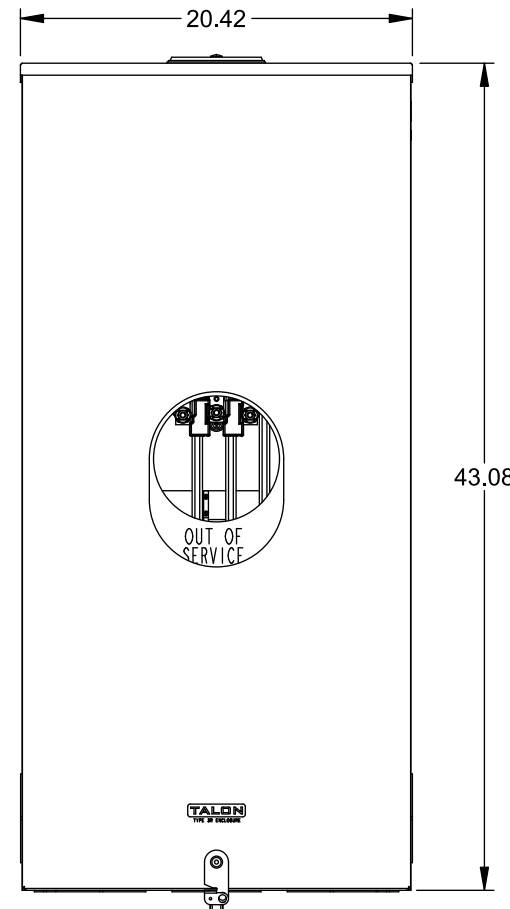

Catalog Number: 9817-8507

Features and Ratings

- Ringless Type Meter Socket
- 400A Continuous, 400A Max., 600V AC
- Outdoor Enclosure (NEMA Type 3R)
- Painted G90 Steel Enclosure
- 3 Phase, Commercial/Industrial Socket
- Meter Socket Type K-7T
- For Overhead & Underground Service
- Large Hub Opening, HD Type Cover Plate Installed

TYPE HD (LARGE) HUB OPENING COVER PLATE INSTALLED

VIEW SHOWN WITH COVER REMOVED

Accessories

CONDUIT HUBS (HD Type)		CAT No.	DESCRIPTION
TRADE SIZE	CATALOG No.		
3 INCH	EC56856 or H56856-2	H69623	Bypass
3-1/2 INCH	EC56857 or H56857-2	H69685-1	Isolated Neutral Kit
4 INCH	EC56858 or H56858-2	H69546-1	Hex Magnet Socket Kit
		H69232-1	Insulated T-Handle Kit
		H65050	K-base Insulator Kit
		H63864	K-base Ground Kit
Hub Cover Plate		EC56933 or H56933S	

Connectors, Wire Sizes and Torques

CONNECTOR	PART No.	HEX DRIVE	WIRE SIZE	TORQUE
LINE*	58853	5/16"	(2)#6 - 350 kcmil	275 IN.-LBS.
LOAD*	56732	5/16"	(2)#4 - 350 kcmil	275 IN.-LBS.
NEUTRAL*	56732	5/16"	(2)#4 - 350 kcmil	275 IN.-LBS.
LINE/LOAD/NEUT	68752-1	5/16"	(3)#6 - 250 kcmil	275 IN.-LBS.
GROUND*	56734	5/16"	#6 - 250 kcmil	275 IN.-LBS.

*Factory Installed

© 2015 Copyright Siemens Industry, Inc.

TALON

Meter Socket

Description: **400A Cont, 4 Terminal, K-7T, 600V AC, Painted Steel Enclosure**

JEL 12/1/15 DO NOT SCALE DRAWING Dwg No: **9817-8507**