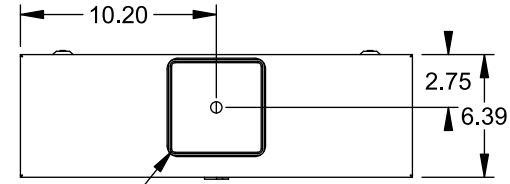

Catalog Number: 9817-8507

Features and Ratings

- Ringless Type Meter Socket
- 400A Continuous, 400A Max., 600V AC
- Outdoor Enclosure (NEMA Type 3R)
- Painted G90 Steel Enclosure
- 3 Phase, Commercial/Industrial Socket
- Meter Socket Type K-7T
- For Overhead & Underground Service
- Large Hub Opening, HD Type Cover Plate Installed

TYPE HD (LARGE) HUB OPENING COVER PLATE INSTALLED

VIEW SHOWN WITH COVER REMOVED

Accessories

CONDUIT HUBS (HD Type)		CAT No.	DESCRIPTION
TRADE SIZE	CATALOG No.		
3 INCH	EC56856 or H56856-2	H69623	Bypass
3-1/2 INCH	EC56857 or H56857-2	H69685-1	Isolated Neutral Kit
4 INCH	EC56858 or H56858-2	H69546-1	Hex Magnet Socket Kit
		H69232-1	Insulated T-Handle Kit
		H65050	K-base Insulator Kit
		H63864	K-base Ground Kit
Hub Cover Plate		EC56933 or H56933S	

Connectors, Wire Sizes and Torques

CONNECTOR	PART No.	HEX DRIVE	WIRE SIZE	TORQUE
LINE*	58853	5/16"	(2)#6 - 350 kcmil	275 IN.-LBS.
LOAD*	56732	5/16"	(2)#4 - 350 kcmil	275 IN.-LBS.
NEUTRAL*	56732	5/16"	(2)#4 - 350 kcmil	275 IN.-LBS.
LINE/LOAD/NEUT	68752-1	5/16"	(3)#6 - 250 kcmil	275 IN.-LBS.
GROUND*	56734	5/16"	#6 - 250 kcmil	275 IN.-LBS.