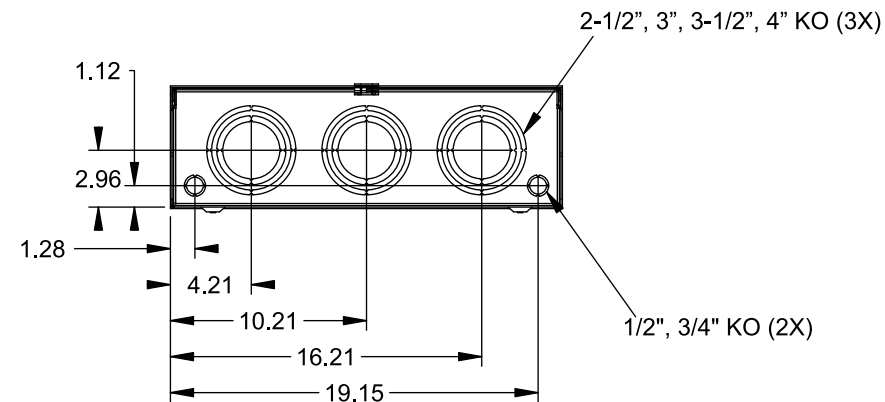

Catalog Number: 9817-8507

Features and Ratings

- Ringless Type Meter Socket
- 400A Continuous, 400A Max., 600V AC
- Outdoor Enclosure (NEMA Type 3R)
- Painted G90 Steel Enclosure
- 3 Phase, Commercial/Industrial Socket
- Meter Socket Type K-7T
- For Overhead & Underground Service
- Large Hub Opening, HD Type Cover Plate Installed

TYPE HD (LARGE) HUB OPENING COVER PLATE INSTALLED

VIEW SHOWN WITH COVER REMOVED

Accessories

CONDUIT HUBS (HD Type)		CAT No.	DESCRIPTION
TRADE SIZE	CATALOG No.		
3 INCH	EC56856 or H56856-2	H69623	Bypass
3-1/2 INCH	EC56857 or H56857-2	H69685-1	Isolated Neutral Kit
4 INCH	EC56858 or H56858-2	H69546-1	Hex Magnet Socket Kit
		H69232-1	Insulated T-Handle Kit
		H65050	K-base Insulator Kit
		H63864	K-base Ground Kit
Hub Cover Plate		EC56933 or H56933S	

Connectors, Wire Sizes and Torques

CONNECTOR	PART No.	HEX DRIVE	WIRE SIZE	TORQUE
LINE*	58853	5/16"	(2)#6 - 350 kcmil	275 IN.-LBS.
LOAD*	56732	5/16"	(2)#4 - 350 kcmil	275 IN.-LBS.
NEUTRAL*	56732	5/16"	(2)#4 - 350 kcmil	275 IN.-LBS.
LINE/LOAD/NEUT	68752-1	5/16"	(3)#6 - 250 kcmil	275 IN.-LBS.
GROUND*	56734	5/16"	#6 - 250 kcmil	275 IN.-LBS.

*Factory Installed

© 2015 Copyright Siemens Industry, Inc.

TALON

Meter Socket

Description: **400A Cont, 4 Terminal, K-7T, 600V AC, Painted Steel Enclosure**

JEL 12/1/15 DO NOT SCALE DRAWING Dwg No: **9817-8507**