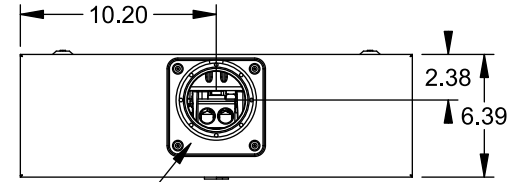

Catalog Number: 9817-8503

Features and Ratings

- Ringless Type Meter Socket
- 400A Continuous, 400A Max., 600V AC
- Outdoor Enclosure (NEMA Type 3R)
- Painted G90 Steel Enclosure
- 3 Phase, Commercial/Industrial Socket
- Meter Socket Type K-7T
- For Overhead & Underground Service
- 3" HD Type Hub Installed

TYPE HD (LARGE) 3" HUB INSTALLED

VIEW SHOWN WITH COVER REMOVED

Accessories

CONDUIT HUBS (HD Type)	
TRADE SIZE	CATALOG No.
3 INCH	EC56856 or H56856-2
3-1/2 INCH	EC56857 or H56857-2
4 INCH	EC56858 or H56858-2
Hub Cover Plate	EC56933 or H56933S

CONNECTOR	PART No.	HEX DRIVE	WIRE SIZE	TORQUE
LINE*	56732-M	3/8"	(2)#4 - 350 kcmil	275 IN-LBS.
LOAD*	56732-M	3/8"	(2)#4 - 350 kcmil	275 IN-LBS.
NEUTRAL*	56732-M	3/8"	(2)#4 - 350 kcmil	275 IN-LBS.
LINE/LOAD/NEUT	68752-1	5/16"	(3)#6 - 250 kcmil	275 IN-LBS.
GROUND*	56734	5/16"	#6 - 250 kcmil	275 IN-LBS.