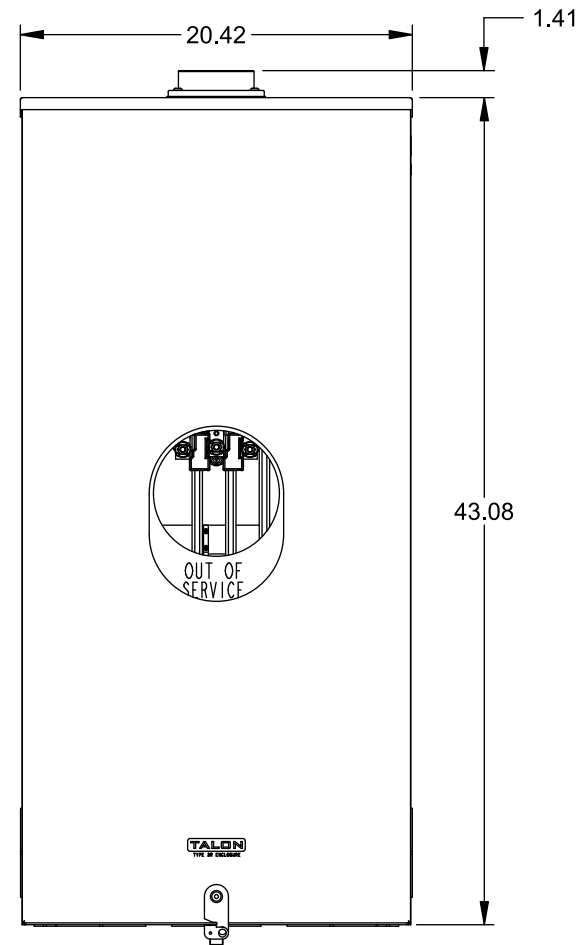

Catalog Number: 9817-8503

Features and Ratings

- Ringless Type Meter Socket
- 400A Continuous, 400A Max., 600V AC
- Outdoor Enclosure (NEMA Type 3R)
- Painted G90 Steel Enclosure
- 3 Phase, Commercial/Industrial Socket
- Meter Socket Type K-7T
- For Overhead & Underground Service
- 3" HD Type Hub Installed

TYPE HD (LARGE) 3" HUB INSTALLED

VIEW SHOWN WITH COVER REMOVED

Accessories

CONDUIT HUBS (HD Type)	
TRADE SIZE	CATALOG No.
3 INCH	EC56856 or H56856-2
3-1/2 INCH	EC56857 or H56857-2
4 INCH	EC56858 or H56858-2
Hub Cover Plate	EC56933 or H56933S

CONNECTOR	PART No.	HEX DRIVE	WIRE SIZE	TORQUE
LINE*	56732-M	3/8"	(2)#4 - 350 kcmil	275 IN-LBS.
LOAD*	56732-M	3/8"	(2)#4 - 350 kcmil	275 IN-LBS.
NEUTRAL*	56732-M	3/8"	(2)#4 - 350 kcmil	275 IN-LBS.
LINE/LOAD/NEUT	68752-1	5/16"	(3)#6 - 250 kcmil	275 IN-LBS.
GROUND*	56734	5/16"	#6 - 250 kcmil	275 IN-LBS.

*Factory Installed

© 2015 Copyright Siemens Industry, Inc.

TALON

Meter Socket

Description: **400A Cont, 4 Terminal, K-7T, 600V AC, Painted Steel Enclosure**

JEL 12/1/15 DO NOT SCALE DRAWING Dwg No: **9817-8503**