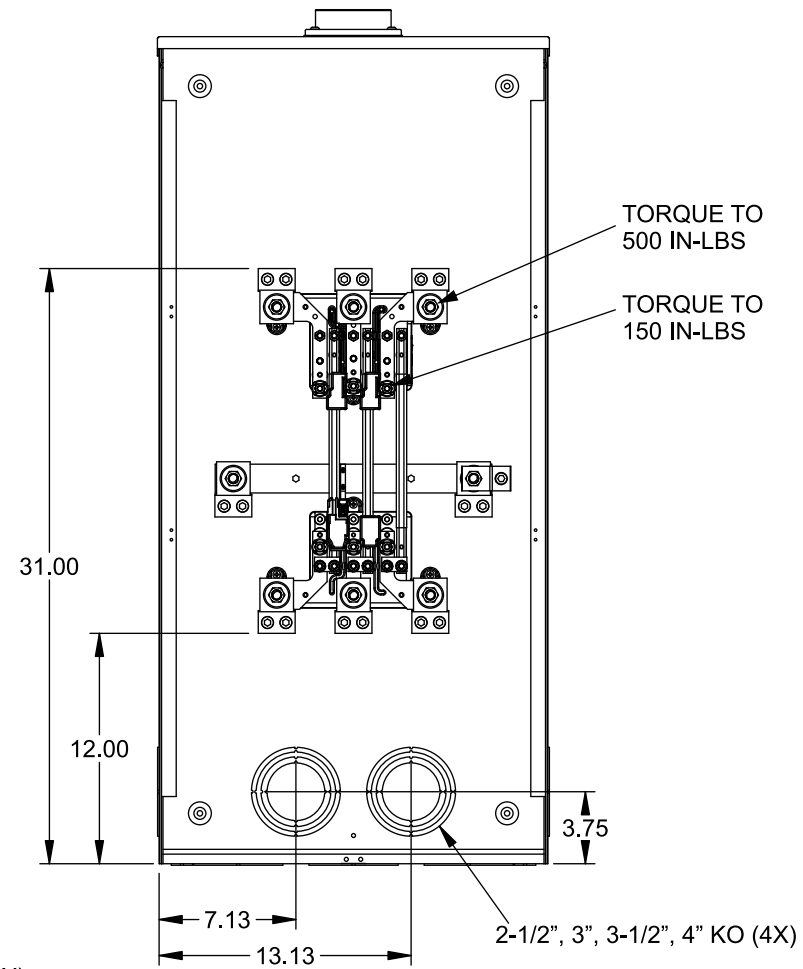

Catalog Number: 9817-8503

Features and Ratings

- Ringless Type Meter Socket
- 400A Continuous, 400A Max., 600V AC
- Outdoor Enclosure (NEMA Type 3R)
- Painted G90 Steel Enclosure
- 3 Phase, Commercial/Industrial Socket
- Meter Socket Type K-7T
- For Overhead & Underground Service
- 3" HD Type Hub Installed

TYPE HD (LARGE) 3" HUB INSTALLED

VIEW SHOWN WITH COVER REMOVED

Accessories

CONDUIT HUBS (HD Type)	
TRADE SIZE	CATALOG No.
3 INCH	EC56856 or H56856-2
3-1/2 INCH	EC56857 or H56857-2
4 INCH	EC56858 or H56858-2
Hub Cover Plate	EC56933 or H56933S

CONNECTOR	PART No.	HEX DRIVE	WIRE SIZE	TORQUE
LINE*	56732-M	3/8"	(2)#4 - 350 kcmil	275 IN-LBS.
LOAD*	56732-M	3/8"	(2)#4 - 350 kcmil	275 IN-LBS.
NEUTRAL*	56732-M	3/8"	(2)#4 - 350 kcmil	275 IN-LBS.
LINE/LOAD/NEUT	68752-1	5/16"	(3)#6 - 250 kcmil	275 IN-LBS.
GROUND*	56734	5/16"	#6 - 250 kcmil	275 IN-LBS.

*Factory Installed

© 2015 Copyright Siemens Industry, Inc.

TALON

Meter Socket

Description: **400A Cont, 4 Terminal, K-7T, 600V AC, Painted Steel Enclosure**

JEL 12/1/15 DO NOT SCALE DRAWING Dwg No: **9817-8503**