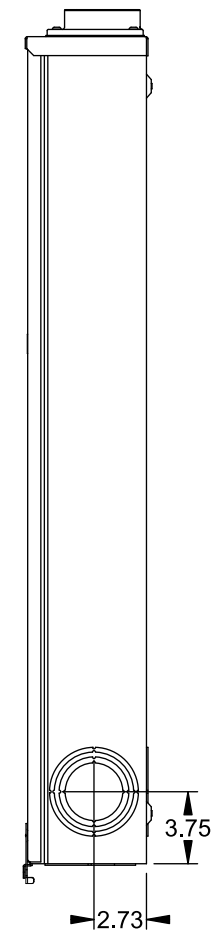

Catalog Number: 9817-8503

Features and Ratings

- Ringless Type Meter Socket
- 400A Continuous, 400A Max., 600V AC
- Outdoor Enclosure (NEMA Type 3R)
- Painted G90 Steel Enclosure
- 3 Phase, Commercial/Industrial Socket
- Meter Socket Type K-7T
- For Overhead & Underground Service
- 3" HD Type Hub Installed

TYPE HD (LARGE) 3" HUB INSTALLED

VIEW SHOWN WITH COVER REMOVED

Accessories

CONDUIT HUBS (HD Type)	
TRADE SIZE	CATALOG No.
3 INCH	EC56856 or H56856-2
3-1/2 INCH	EC56857 or H56857-2
4 INCH	EC56858 or H56858-2
Hub Cover Plate	EC56933 or H56933S

CONNECTOR	PART No.	HEX DRIVE	WIRE SIZE	TORQUE
LINE*	56732-M	3/8"	(2)#4 - 350 kcmil	275 IN-LBS.
LOAD*	56732-M	3/8"	(2)#4 - 350 kcmil	275 IN-LBS.
NEUTRAL*	56732-M	3/8"	(2)#4 - 350 kcmil	275 IN-LBS.
LINE/LOAD/NEUT	68752-1	5/16"	(3)#6 - 250 kcmil	275 IN-LBS.
GROUND*	56734	5/16"	#6 - 250 kcmil	275 IN-LBS.

*Factory Installed

© 2015 Copyright Siemens Industry, Inc.

TALON

Meter Socket

Description: **400A Cont, 4 Terminal, K-7T, 600V AC, Painted Steel Enclosure**

JEL 12/1/15 DO NOT SCALE DRAWING Dwg No: **9817-8503**