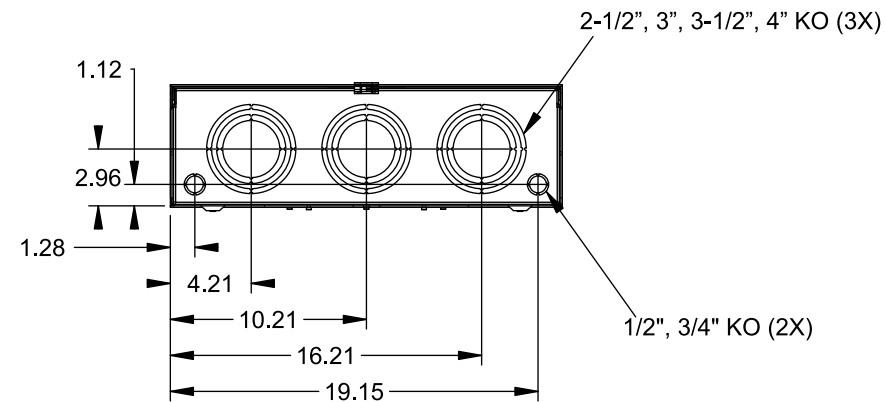

Catalog Number: 9817-8503

Features and Ratings

- Ringless Type Meter Socket
- 400A Continuous, 400A Max., 600V AC
- Outdoor Enclosure (NEMA Type 3R)
- Painted G90 Steel Enclosure
- 3 Phase, Commercial/Industrial Socket
- Meter Socket Type K-7T
- For Overhead & Underground Service
- 3" HD Type Hub Installed

TYPE HD (LARGE) 3" HUB INSTALLED

VIEW SHOWN WITH COVER REMOVED

Accessories

CONDUIT HUBS (HD Type)	
TRADE SIZE	CATALOG No.
3 INCH	EC56856 or H56856-2
3-1/2 INCH	EC56857 or H56857-2
4 INCH	EC56858 or H56858-2
Hub Cover Plate	EC56933 or H56933S

CONNECTOR	PART No.	HEX DRIVE	WIRE SIZE	TORQUE
LINE*	56732-M	3/8"	(2)#4 - 350 kcmil	275 IN-LBS.
LOAD*	56732-M	3/8"	(2)#4 - 350 kcmil	275 IN-LBS.
NEUTRAL*	56732-M	3/8"	(2)#4 - 350 kcmil	275 IN-LBS.
LINE/LOAD/NEUT	68752-1	5/16"	(3)#6 - 250 kcmil	275 IN-LBS.
GROUND*	56734	5/16"	#6 - 250 kcmil	275 IN-LBS.

*Factory Installed

© 2015 Copyright Siemens Industry, Inc.

TALON

Meter Socket

Description: **400A Cont, 4 Terminal, K-7T, 600V AC, Painted Steel Enclosure**

JEL 12/1/15 DO NOT SCALE DRAWING Dwg No: **9817-8503**