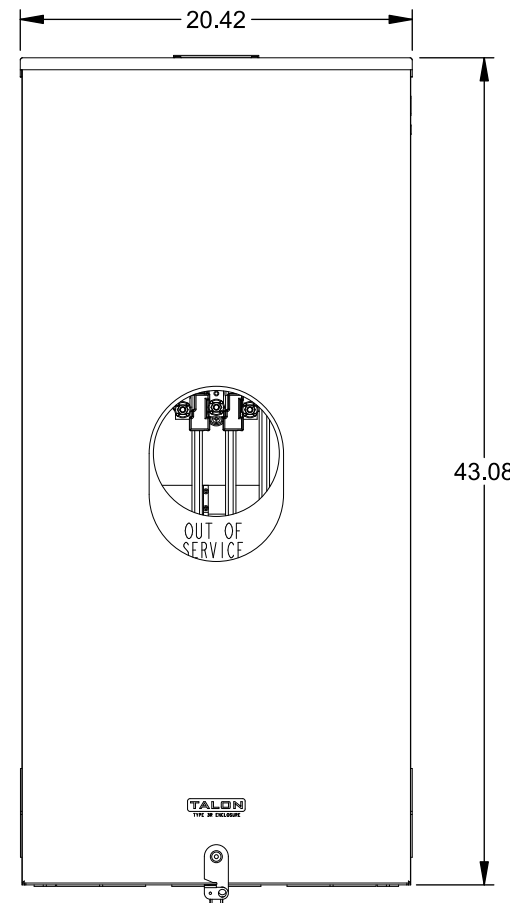

Catalog Number: 9817-8501

Features and Ratings

- Ringless Type Meter Socket
- 400A Continuous, 400A Max., 600V AC
- Outdoor Enclosure (NEMA Type 3R)
- Painted G90 Steel Enclosure
- 3 Phase, Commercial/Industrial Socket
- Meter Socket Type K-7T
- For Overhead & Underground Service
- Large Hub Opening

TYPE HD (LARGE) HUB OPENING

VIEW SHOWN WITH COVER REMOVED

Accessories

CONDUIT HUBS (HD Type)	
TRADE SIZE	CATALOG No.
3 INCH	EC56856 or H56856-2
3-1/2 INCH	EC56857 or H56857-2
4 INCH	EC56858 or H56858-2
Hub Cover Plate	EC56933 or H56933S

CONNECTOR	PART No.	HEX DRIVE	WIRE SIZE	TORQUE
LINE*	56732-M	3/8"	(2)#4 - 350 kcmil	275 IN-LBS.
LOAD*	56732-M	3/8"	(2)#4 - 350 kcmil	275 IN-LBS.
NEUTRAL*	56732-M	3/8"	(2)#4 - 350 kcmil	275 IN-LBS.
LINE/LOAD/NEUT	68752-1	5/16"	(3)#6 - 250 kcmil	275 IN-LBS.
GROUND*	56734	5/16"	#6 - 250 kcmil	275 IN-LBS.

*Factory Installed

© 2015 Copyright Siemens Industry, Inc.

TALON
Meter Socket

Description: **400A Cont, 4 Terminal, K-7T, 600V AC, Painted Steel Enclosure**

JEL 12/1/15 DO NOT SCALE DRAWING Dwg No: **9817-8501**