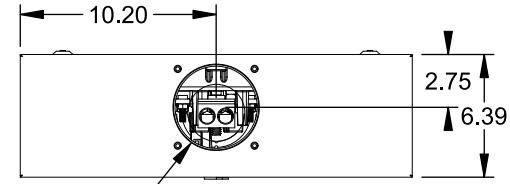

Catalog Number: 9817-8501

Features and Ratings

- Ringless Type Meter Socket
- 400A Continuous, 400A Max., 600V AC
- Outdoor Enclosure (NEMA Type 3R)
- Painted G90 Steel Enclosure
- 3 Phase, Commercial/Industrial Socket
- Meter Socket Type K-7T
- For Overhead & Underground Service
- Large Hub Opening

TYPE HD (LARGE) HUB OPENING

VIEW SHOWN WITH COVER REMOVED

Accessories

CONDUIT HUBS (HD Type)	
TRADE SIZE	CATALOG No.
3 INCH	EC56856 or H56856-2
3-1/2 INCH	EC56857 or H56857-2
4 INCH	EC56858 or H56858-2
Hub Cover Plate	EC56933 or H56933S

CONNECTOR	PART No.	HEX DRIVE	WIRE SIZE	TORQUE
LINE*	56732-M	3/8"	(2)#4 - 350 kcmil	275 IN-LBS.
LOAD*	56732-M	3/8"	(2)#4 - 350 kcmil	275 IN-LBS.
NEUTRAL*	56732-M	3/8"	(2)#4 - 350 kcmil	275 IN-LBS.
LINE/LOAD/NEUT	68752-1	5/16"	(3)#6 - 250 kcmil	275 IN-LBS.
GROUND*	56734	5/16"	#6 - 250 kcmil	275 IN-LBS.