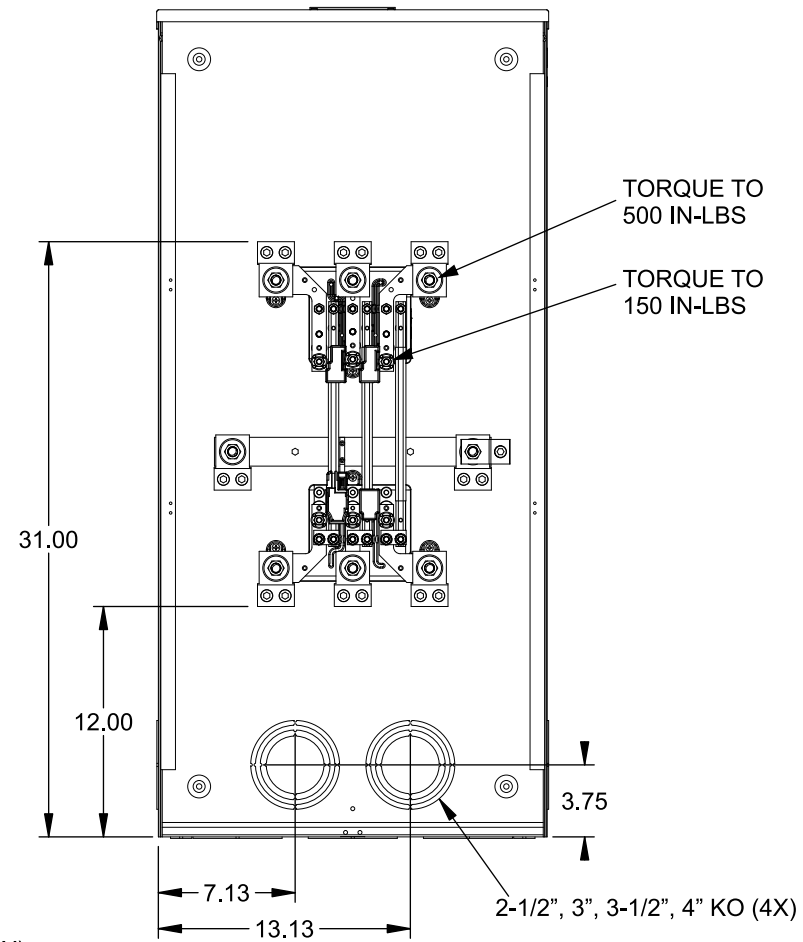

Catalog Number: 9817-8501

Features and Ratings

- Ringless Type Meter Socket
- 400A Continuous, 400A Max., 600V AC
- Outdoor Enclosure (NEMA Type 3R)
- Painted G90 Steel Enclosure
- 3 Phase, Commercial/Industrial Socket
- Meter Socket Type K-7T
- For Overhead & Underground Service
- Large Hub Opening

TYPE HD (LARGE) HUB OPENING

VIEW SHOWN WITH COVER REMOVED

Accessories

CONDUIT HUBS (HD Type)	
TRADE SIZE	CATALOG No.
3 INCH	EC56856 or H56856-2
3-1/2 INCH	EC56857 or H56857-2
4 INCH	EC56858 or H56858-2
Hub Cover Plate	EC56933 or H56933S

CONNECTOR	PART No.	HEX DRIVE	WIRE SIZE	TORQUE
LINE*	56732-M	3/8"	(2)#4 - 350 kcmil	275 IN-LBS.
LOAD*	56732-M	3/8"	(2)#4 - 350 kcmil	275 IN-LBS.
NEUTRAL*	56732-M	3/8"	(2)#4 - 350 kcmil	275 IN-LBS.
LINE/LOAD/NEUT	68752-1	5/16"	(3)#6 - 250 kcmil	275 IN-LBS.
GROUND*	56734	5/16"	#6 - 250 kcmil	275 IN-LBS.

*Factory Installed

© 2015 Copyright Siemens Industry, Inc.

TALON
Meter Socket

Description: **400A Cont, 4 Terminal, K-7T, 600V AC, Painted Steel Enclosure**

JEL 12/1/15 DO NOT SCALE DRAWING Dwg No: **9817-8501**