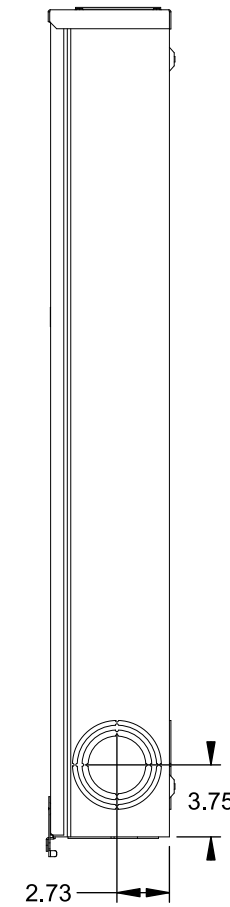

Catalog Number: 9817-8501

Features and Ratings

- Ringless Type Meter Socket
- 400A Continuous, 400A Max., 600V AC
- Outdoor Enclosure (NEMA Type 3R)
- Painted G90 Steel Enclosure
- 3 Phase, Commercial/Industrial Socket
- Meter Socket Type K-7T
- For Overhead & Underground Service
- Large Hub Opening

TYPE HD (LARGE) HUB OPENING

VIEW SHOWN WITH COVER REMOVED

Accessories

CONDUIT HUBS (HD Type)	
TRADE SIZE	CATALOG No.
3 INCH	EC56856 or H56856-2
3-1/2 INCH	EC56857 or H56857-2
4 INCH	EC56858 or H56858-2
Hub Cover Plate	EC56933 or H56933S

CONNECTOR	PART No.	HEX DRIVE	WIRE SIZE	TORQUE
LINE*	56732-M	3/8"	(2)#4 - 350 kcmil	275 IN-LBS.
LOAD*	56732-M	3/8"	(2)#4 - 350 kcmil	275 IN-LBS.
NEUTRAL*	56732-M	3/8"	(2)#4 - 350 kcmil	275 IN-LBS.
LINE/LOAD/NEUT	68752-1	5/16"	(3)#6 - 250 kcmil	275 IN-LBS.
GROUND*	56734	5/16"	#6 - 250 kcmil	275 IN-LBS.

*Factory Installed

© 2015 Copyright Siemens Industry, Inc.

TALON
Meter Socket

Description: **400A Cont, 4 Terminal, K-7T, 600V AC, Painted Steel Enclosure**

JEL 12/1/15 DO NOT SCALE DRAWING Dwg No: **9817-8501**