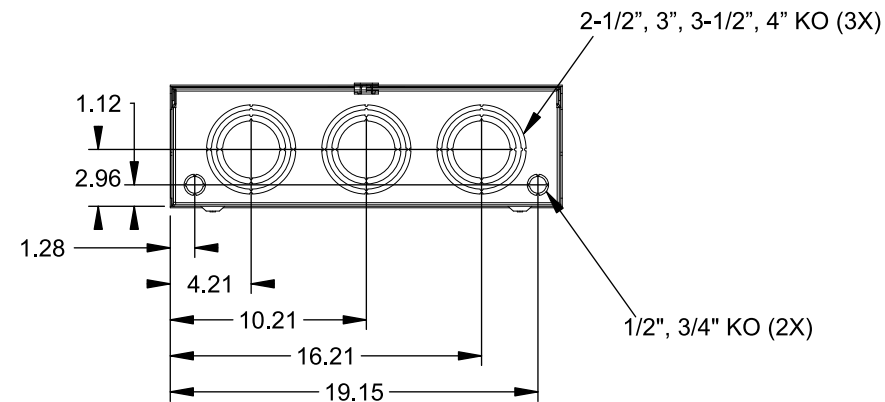

Catalog Number: 9817-8501

Features and Ratings

- Ringless Type Meter Socket
- 400A Continuous, 400A Max., 600V AC
- Outdoor Enclosure (NEMA Type 3R)
- Painted G90 Steel Enclosure
- 3 Phase, Commercial/Industrial Socket
- Meter Socket Type K-7T
- For Overhead & Underground Service
- Large Hub Opening

TYPE HD (LARGE) HUB OPENING

VIEW SHOWN WITH COVER REMOVED

Accessories

CONDUIT HUBS (HD Type)	
TRADE SIZE	CATALOG No.
3 INCH	EC56856 or H56856-2
3-1/2 INCH	EC56857 or H56857-2
4 INCH	EC56858 or H56858-2
Hub Cover Plate	EC56933 or H56933S

CONNECTOR	PART No.	HEX DRIVE	WIRE SIZE	TORQUE
LINE*	56732-M	3/8"	(2)#4 - 350 kcmil	275 IN-LBS.
LOAD*	56732-M	3/8"	(2)#4 - 350 kcmil	275 IN-LBS.
NEUTRAL*	56732-M	3/8"	(2)#4 - 350 kcmil	275 IN-LBS.
LINE/LOAD/NEUT	68752-1	5/16"	(3)#6 - 250 kcmil	275 IN-LBS.
GROUND*	56734	5/16"	#6 - 250 kcmil	275 IN-LBS.

*Factory Installed

© 2015 Copyright Siemens Industry, Inc.

TALON
Meter Socket

Description: **400A Cont, 4 Terminal, K-7T, 600V AC, Painted Steel Enclosure**

JEL 12/1/15 DO NOT SCALE DRAWING Dwg No: **9817-8501**