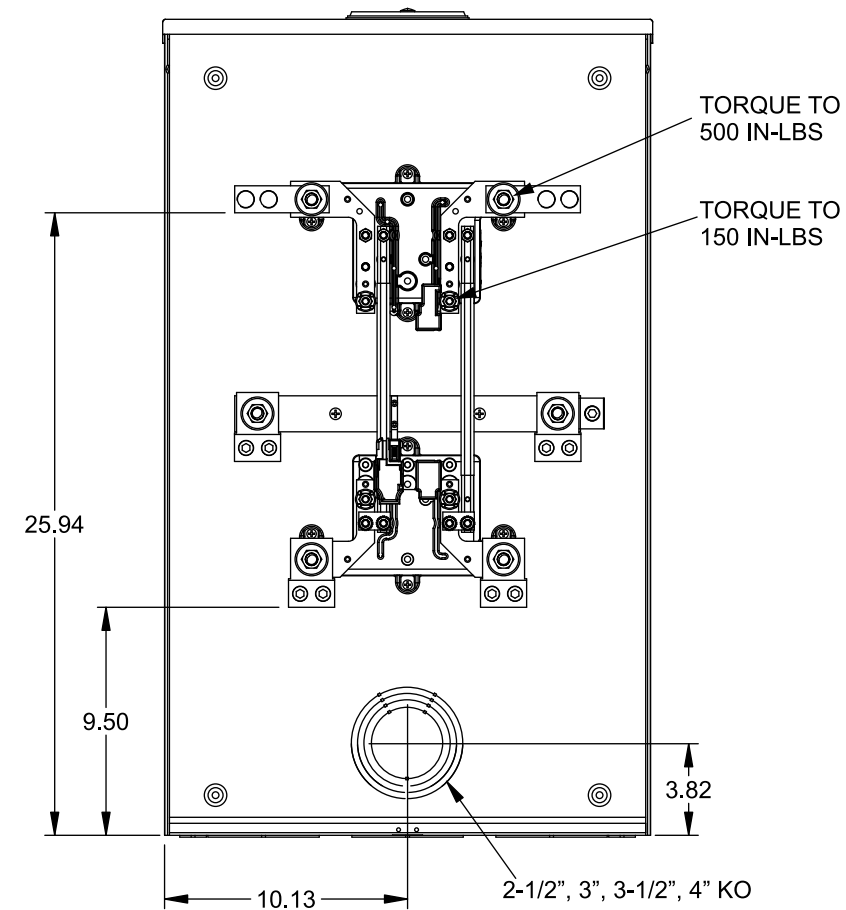

TYPE HD (LARGE) HUB OPENING
COVER PLATE INSTALLED

Accessories

CONDUIT HUBS (HD Type)	
TRADE SIZE	CATALOG No.
3 INCH	EC56856 or H56856-2
3-1/2 INCH	EC56857 or H56857-2
4 INCH	EC56858 or H56858-2
Hub Cover Plate	EC56933 or H56933S

CAT No.	DESCRIPTION
H69623	Bypass
H69685-1	Isolated Neutral Kit
H69546-1	Hex Magnet Socket Kit
H69232-1	Insulated T-Handle Kit
H65050	K-base Insulator Kit
H63864	K-base Ground Kit

Connectors, Wire Sizes and Torques

CONNECTOR	PART No.	HEX DRIVE	WIRE SIZE	TORQUE
LINE*	58853	5/16"	(2)#6 - 350 kcmil	275 IN-LBS.
LINE/LOAD*	56732	5/16"	(2)#6 - 350 kcmil	275 IN-LBS.
LINE/LOAD	56732-M	5/16"	(2)#4 - 500 kcmil	275 IN-LBS.
GROUND*	56734	5/16"	#6 - 250 kcmil	275 IN-LBS.

*Factory Installed

VIEW SHOWN WITH COVER REMOVED

© 2015 Copyright Siemens Industry, Inc.

TALON
Meter Socket

Description: **400A Cont, 4 Terminal, K-7,
600V AC, Painted Steel Enclosure**

JEL 12/1/15 DO NOT SCALE DRAWING Dwg No: **9817-8113**