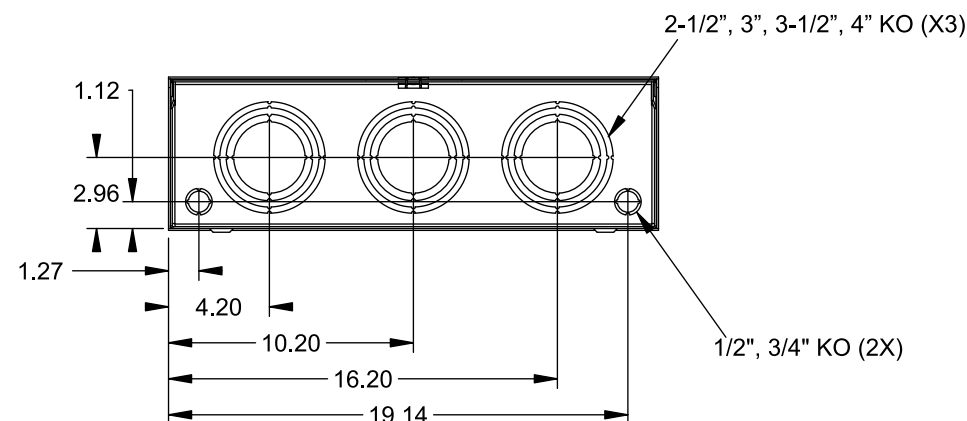

TYPE HD (LARGE) HUB OPENING
COVER PLATE INSTALLED

Accessories

CONDUIT HUBS (HD Type)	
TRADE SIZE	CATALOG No.
3 INCH	EC56856 or H56856-2
3-1/2 INCH	EC56857 or H56857-2
4 INCH	EC56858 or H56858-2
Hub Cover Plate	EC56933 or H56933S

CONNECTOR	PART No.	HEX DRIVE	WIRE SIZE	TORQUE
LINE*	58853	5/16"	(2)#6 - 350 kcmil	275 IN-LBS.
LINE/LOAD*	56732	5/16"	(2)#6 - 350 kcmil	275 IN-LBS.
LINE/LOAD	56732-M	5/16"	(2)#4 - 500 kcmil	275 IN-LBS.
GROUND*	56734	5/16"	#6 - 250 kcmil	275 IN-LBS.

*Factory Installed

VIEW SHOWN WITH COVER REMOVED

© 2015 Copyright Siemens Industry, Inc.

TALON
Meter Socket

Description: **400A Cont, 4 Terminal, K-7,
600V AC, Painted Steel Enclosure**

JEL 12/1/15 DO NOT SCALE DRAWING Dwg No: **9817-8113**