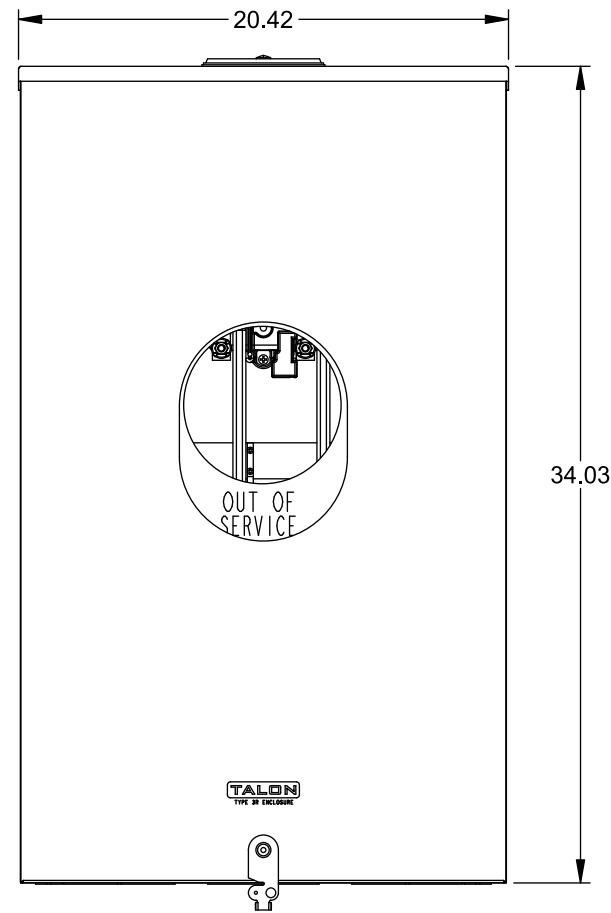

Catalog Number: 9817-8113

Features and Ratings

- Ringless Type Meter Socket
- 400A Continuous, 400A Max., 600V AC
- Outdoor Enclosure (NEMA Type 3R)
- Painted G90 Steel Enclosure
- 1 or 3 Phase, Commercial/Industrial Socket
- Meter Socket Type K-7
- For Overhead & Underground Service
- Large Hub Opening, HD Type Cover Plate Installed

TYPE HD (LARGE) HUB OPENING
COVER PLATE INSTALLED

Accessories

CONDUIT HUBS (HD Type)	
TRADE SIZE	CATALOG No.
3 INCH	EC56856 or H56856-2
3-1/2 INCH	EC56857 or H56857-2
4 INCH	EC56858 or H56858-2
Hub Cover Plate	EC56933 or H56933S

CONNECTOR	PART No.	HEX DRIVE	WIRE SIZE	TORQUE
LINE*	58853	5/16"	(2)#6 - 350 kcmil	275 IN-LBS.
LINE/LOAD*	56732	5/16"	(2)#6 - 350 kcmil	275 IN-LBS.
LINE/LOAD	56732-M	5/16"	(2)#4 - 500 kcmil	275 IN-LBS.
GROUND*	56734	5/16"	#6 - 250 kcmil	275 IN-LBS.

*Factory Installed

VIEW SHOWN WITH COVER REMOVED

© 2015 Copyright Siemens Industry, Inc.

TALON
Meter Socket

Description: **400A Cont, 4 Terminal, K-7,
600V AC, Painted Steel Enclosure**

JEL 12/1/15 DO NOT SCALE DRAWING Dwg No: **9817-8113**