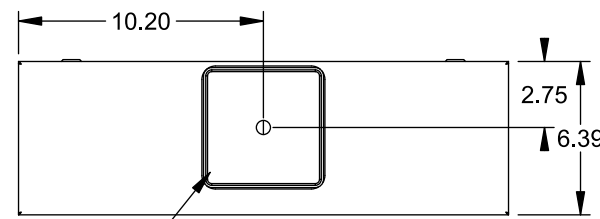

Catalog Number: 9817-8113

Features and Ratings

- Ringless Type Meter Socket
- 400A Continuous, 400A Max., 600V AC
- Outdoor Enclosure (NEMA Type 3R)
- Painted G90 Steel Enclosure
- 1 or 3 Phase, Commercial/Industrial Socket
- Meter Socket Type K-7
- For Overhead & Underground Service
- Large Hub Opening, HD Type Cover Plate Installed

TYPE HD (LARGE) HUB OPENING
COVER PLATE INSTALLED

Accessories

CONDUIT HUBS (HD Type)	
TRADE SIZE	CATALOG No.
3 INCH	EC56856 or H56856-2
3-1/2 INCH	EC56857 or H56857-2
4 INCH	EC56858 or H56858-2
Hub Cover Plate	EC56933 or H56933S

CONNECTOR	PART No.	HEX DRIVE	WIRE SIZE	TORQUE
LINE*	58853	5/16"	(2)#6 - 350 kcmil	275 IN-LBS.
LINE/LOAD*	56732	5/16"	(2)#6 - 350 kcmil	275 IN-LBS.
LINE/LOAD	56732-M	5/16"	(2)#4 - 500 kcmil	275 IN-LBS.
GROUND*	56734	5/16"	#6 - 250 kcmil	275 IN-LBS.

*Factory Installed

VIEW SHOWN WITH COVER REMOVED

© 2015 Copyright Siemens Industry, Inc.

TALON
Meter Socket

Description: **400A Cont, 4 Terminal, K-7,
600V AC, Painted Steel Enclosure**

JEL 12/1/15 DO NOT SCALE DRAWING Dwg No: **9817-8113**