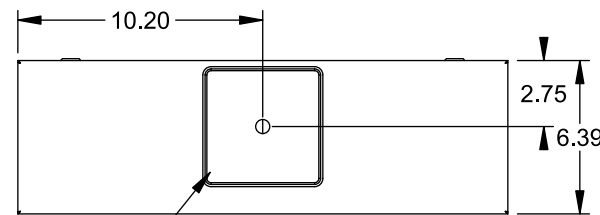

Catalog Number: 9817-8072

Features and Ratings

- Ringless Type Meter Socket
- 400A Continuous, 400A Max., 600V AC
- Outdoor Enclosure (NEMA Type 3R)
- Painted G90 Steel Enclosure
- 3 Phase, Commercial/Industrial Socket
- Meter Socket Type K-7
- For Overhead & Underground Service
- Large Hub Opening, HD Type Cover Plate Installed

TYPE HD (LARGE) HUB OPENING
COVER PLATE INSTALLED

VIEW SHOWN WITH COVER REMOVED

Accessories

CONDUIT HUBS (HD Type)		CAT No.	DESCRIPTION
TRADE SIZE	CATALOG No.		
3 INCH	EC56856 or H56856-2	H69623	Bypass
3-1/2 INCH	EC56857 or H56857-2	H69685-1	Isolated Neutral Kit
4 INCH	EC56858 or H56858-2	H69546-1	Hex Magnet Socket Kit
		H69232-1	Insulated T-Handle Kit
		H65050	K-base Insulator Kit
Hub Cover Plate	EC56933 or H56933S	H63864	K-base Ground Kit

Connectors, Wire Sizes and Torques

CONNECTOR	PART No.	HEX DRIVE	WIRE SIZE	TORQUE
LINE	56732	5/16"	(2)#4 - 350 kcmil	275 IN.-LBS.
LOAD	56732	5/16"	(2)#4 - 350 kcmil	275 IN.-LBS.
NEUTRAL	56732	5/16"	(2)#4 - 350 kcmil	275 IN.-LBS.
GROUND	56734	5/16"	(2)#6 - 250 kcmil	275 IN.-LBS.

*Factory Installed

© 2015 Copyright Siemens Industry, Inc.

TALON
Meter Socket

Description: **400A Cont, 4 Terminal, K-7,
600V AC, Painted Steel Enclosure**

JEL 12/1/15 DO NOT SCALE DRAWING Dwg No: **9817-8072**