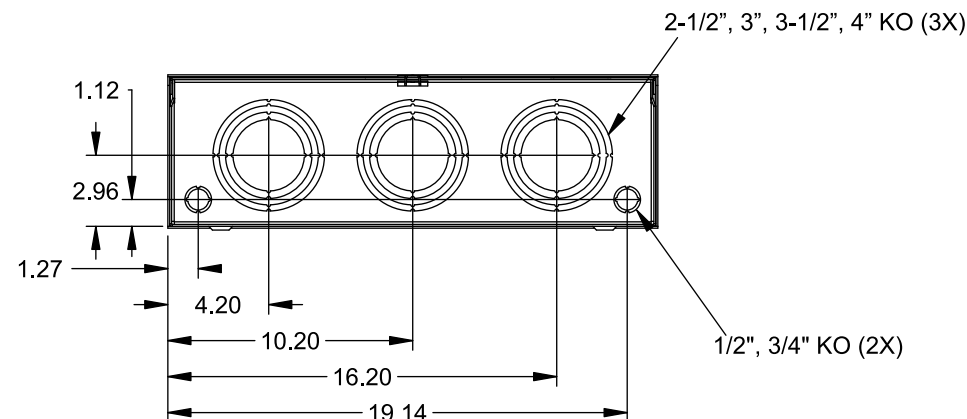

Catalog Number: 9817-8072

Features and Ratings

- Ringless Type Meter Socket
- 400A Continuous, 400A Max., 600V AC
- Outdoor Enclosure (NEMA Type 3R)
- Painted G90 Steel Enclosure
- 3 Phase, Commercial/Industrial Socket
- Meter Socket Type K-7
- For Overhead & Underground Service
- Large Hub Opening, HD Type Cover Plate Installed

TYPE HD (LARGE) HUB OPENING
COVER PLATE INSTALLED

VIEW SHOWN WITH COVER REMOVED

Accessories

CONDUIT HUBS (HD Type)		CAT No.	DESCRIPTION
TRADE SIZE	CATALOG No.		
3 INCH	EC56856 or H56856-2	H69623	Bypass
3-1/2 INCH	EC56857 or H56857-2	H69685-1	Isolated Neutral Kit
4 INCH	EC56858 or H56858-2	H69546-1	Hex Magnet Socket Kit
		H69232-1	Insulated T-Handle Kit
		H65050	K-base Insulator Kit
Hub Cover Plate	EC56933 or H56933S	H63864	K-base Ground Kit

Connectors, Wire Sizes and Torques

CONNECTOR	PART No.	HEX DRIVE	WIRE SIZE	TORQUE
LINE	56732	5/16"	(2)#4 - 350 kcmil	275 IN.-LBS.
LOAD	56732	5/16"	(2)#4 - 350 kcmil	275 IN.-LBS.
NEUTRAL	56732	5/16"	(2)#4 - 350 kcmil	275 IN.-LBS.
GROUND	56734	5/16"	(2)#6 - 250 kcmil	275 IN.-LBS.

*Factory Installed

© 2015 Copyright Siemens Industry, Inc.

TALON
Meter Socket

Description: **400A Cont, 4 Terminal, K-7,
600V AC, Painted Steel Enclosure**

JEL 12/1/15 DO NOT SCALE DRAWING Dwg No: **9817-8072**