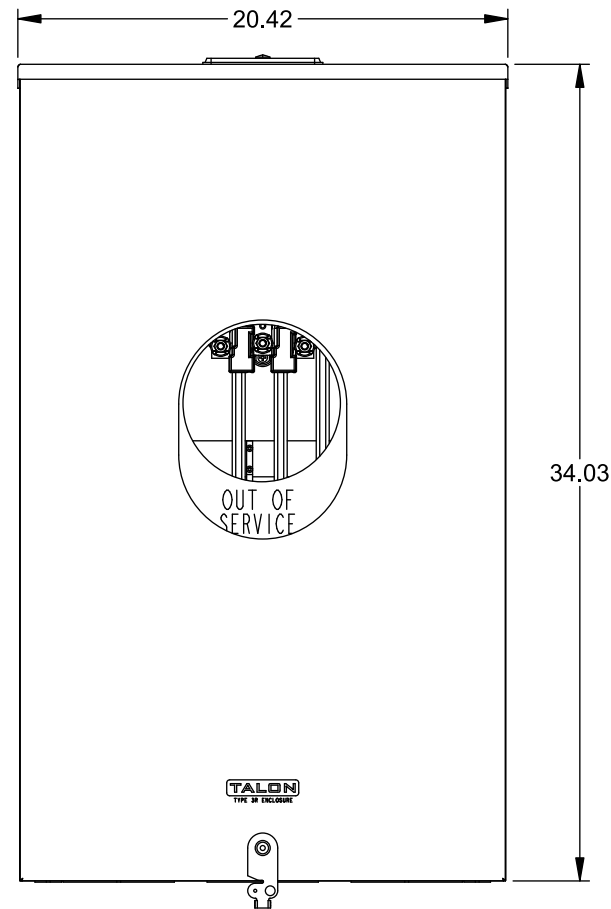

Catalog Number: 9817-8072

Features and Ratings

- Ringless Type Meter Socket
- 400A Continuous, 400A Max., 600V AC
- Outdoor Enclosure (NEMA Type 3R)
- Painted G90 Steel Enclosure
- 3 Phase, Commercial/Industrial Socket
- Meter Socket Type K-7
- For Overhead & Underground Service
- Large Hub Opening, HD Type Cover Plate Installed

TYPE HD (LARGE) HUB OPENING
COVER PLATE INSTALLED

VIEW SHOWN WITH COVER REMOVED

Accessories

CONDUIT HUBS (HD Type)		CAT No.	DESCRIPTION
TRADE SIZE	CATALOG No.		
3 INCH	EC56856 or H56856-2	H69623	Bypass
3-1/2 INCH	EC56857 or H56857-2	H69685-1	Isolated Neutral Kit
4 INCH	EC56858 or H56858-2	H69546-1	Hex Magnet Socket Kit
		H69232-1	Insulated T-Handle Kit
		H65050	K-base Insulator Kit
Hub Cover Plate	EC56933 or H56933S	H63864	K-base Ground Kit

Connectors, Wire Sizes and Torques

CONNECTOR	PART No.	HEX DRIVE	WIRE SIZE	TORQUE
LINE	56732	5/16"	(2)#4 - 350 kcmil	275 IN.-LBS.
LOAD	56732	5/16"	(2)#4 - 350 kcmil	275 IN.-LBS.
NEUTRAL	56732	5/16"	(2)#4 - 350 kcmil	275 IN.-LBS.
GROUND	56734	5/16"	(2)#6 - 250 kcmil	275 IN.-LBS.

*Factory Installed

© 2015 Copyright Siemens Industry, Inc.

TALON
Meter Socket

Description: **400A Cont, 4 Terminal, K-7,
600V AC, Painted Steel Enclosure**

JEL 12/1/15 DO NOT SCALE DRAWING Dwg No: **9817-8072**