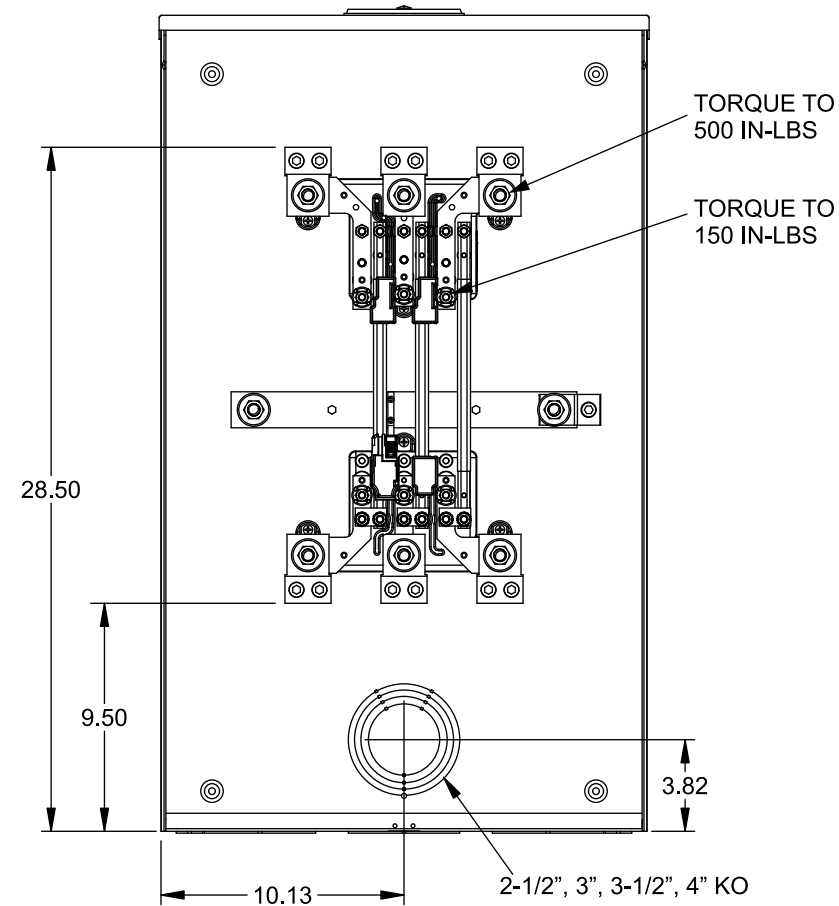

Catalog Number: 9817-8072

Features and Ratings

- Ringless Type Meter Socket
- 400A Continuous, 400A Max., 600V AC
- Outdoor Enclosure (NEMA Type 3R)
- Painted G90 Steel Enclosure
- 3 Phase, Commercial/Industrial Socket
- Meter Socket Type K-7
- For Overhead & Underground Service
- Large Hub Opening, HD Type Cover Plate Installed

TYPE HD (LARGE) HUB OPENING
COVER PLATE INSTALLED

VIEW SHOWN WITH COVER REMOVED

Accessories

CONDUIT HUBS (HD Type)		CAT No.	DESCRIPTION
TRADE SIZE	CATALOG No.		
3 INCH	EC56856 or H56856-2	H69623	Bypass
3-1/2 INCH	EC56857 or H56857-2	H69685-1	Isolated Neutral Kit
4 INCH	EC56858 or H56858-2	H69546-1	Hex Magnet Socket Kit
		H69232-1	Insulated T-Handle Kit
		H65050	K-base Insulator Kit
Hub Cover Plate	EC56933 or H56933S	H63864	K-base Ground Kit

Connectors, Wire Sizes and Torques

CONNECTOR	PART No.	HEX DRIVE	WIRE SIZE	TORQUE
LINE	56732	5/16"	(2)#4 - 350 kcmil	275 IN.-LBS.
LOAD	56732	5/16"	(2)#4 - 350 kcmil	275 IN.-LBS.
NEUTRAL	56732	5/16"	(2)#4 - 350 kcmil	275 IN.-LBS.
GROUND	56734	5/16"	(2)#6 - 250 kcmil	275 IN.-LBS.

*Factory Installed

© 2015 Copyright Siemens Industry, Inc.

TALON
Meter Socket

Description: **400A Cont, 4 Terminal, K-7,
600V AC, Painted Steel Enclosure**

JEL 12/1/15 DO NOT SCALE DRAWING Dwg No: **9817-8072**