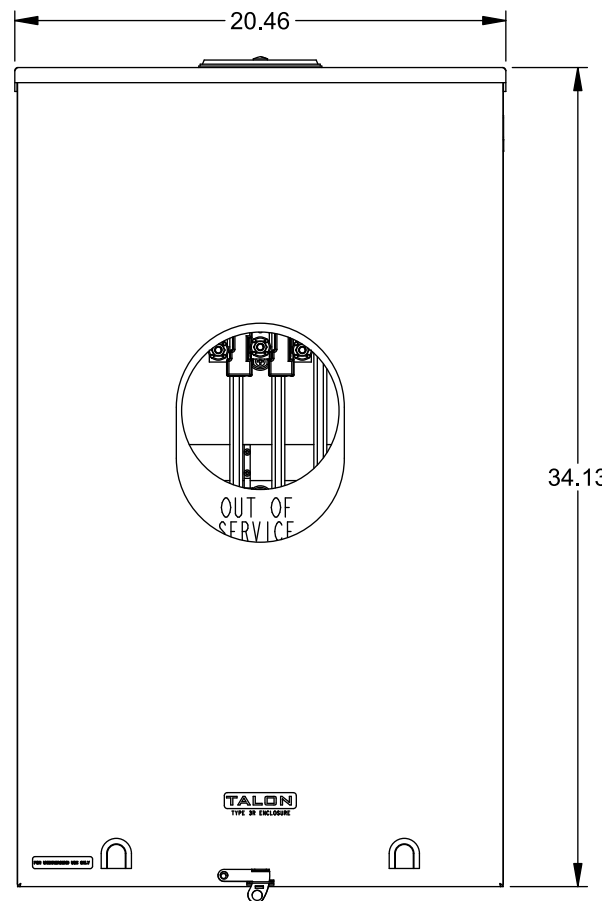

**Catalog Number: 9817-8062**

**Features and Ratings**

- Ringless Type Meter Socket
- 400A Continuous, 400A Max., 600V AC
- Outdoor Enclosure (NEMA Type 3R)
- Painted G90 Steel Enclosure
- 3 Phase, Commercial/Industrial Socket
- Meter Socket Type K-7
- For Overhead & Underground Service
- Large Hub Opening, HD Type Cover Plate Installed

TYPE HD (LARGE) HUB OPENING  
COVER PLATE INSTALLED

VIEW SHOWN WITH COVER REMOVED

**Accessories**

CONDUIT HUBS (HD Type)	
TRADE SIZE	CATALOG No.
3 INCH	EC56856 or H56856-2
3-1/2 INCH	EC56857 or H56857-2
4 INCH	EC56858 or H56858-2
Hub Cover Plate	EC56933 or H56933S

CONNECTOR	PART No.	HEX DRIVE	WIRE SIZE	TORQUE
LINE	58852	3/8"	3/0 - 800 kcmil	500 IN.-LBS.
LINE	58853	3/8"	(2)#6 - 350 kcmil	275 IN.-LBS.
LOAD	56732	3/8"	(2)#4 - 350 kcmil	275 IN.-LBS.
LINE/NEUT	56732	5/16"	(2)#4 - 350 kcmil	275 IN.-LBS.
GROUND*	56734	5/16"	#6 - 250 kcmil	275 IN.-LBS.

\*Factory Installed

© 2015 Copyright Siemens Industry, Inc.

**TALON**  
**Meter Socket**

Description: **400A Cont, 4 Terminal, K-7, 600V AC, Painted Steel Enclosure**

JEL 12/1/15 DO NOT SCALE DRAWING Dwg No: **9817-8062**