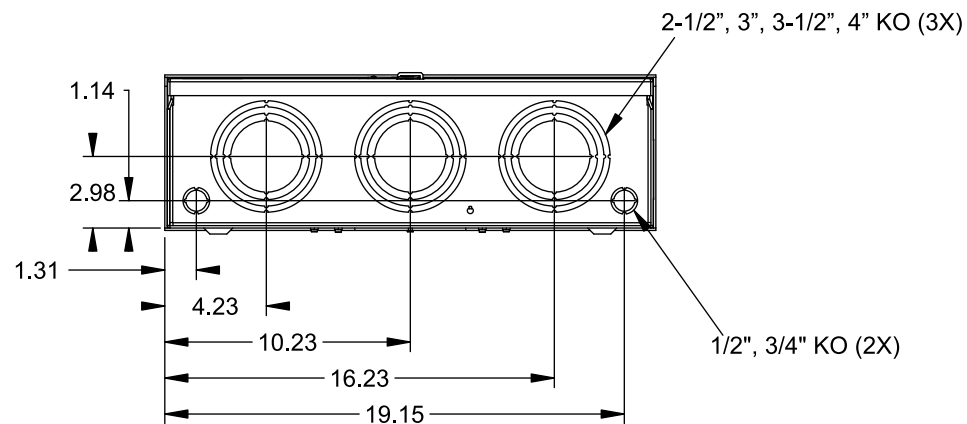

**Catalog Number: 9817-8062**

**Features and Ratings**

- Ringless Type Meter Socket
- 400A Continuous, 400A Max., 600V AC
- Outdoor Enclosure (NEMA Type 3R)
- Painted G90 Steel Enclosure
- 3 Phase, Commercial/Industrial Socket
- Meter Socket Type K-7
- For Overhead & Underground Service
- Large Hub Opening, HD Type Cover Plate Installed

TYPE HD (LARGE) HUB OPENING  
COVER PLATE INSTALLED

VIEW SHOWN WITH COVER REMOVED

**Accessories**

CONDUIT HUBS (HD Type)	
TRADE SIZE	CATALOG No.
3 INCH	EC56856 or H56856-2
3-1/2 INCH	EC56857 or H56857-2
4 INCH	EC56858 or H56858-2
Hub Cover Plate	EC56933 or H56933S

CONNECTOR	PART No.	HEX DRIVE	WIRE SIZE	TORQUE
LINE	58852	3/8"	3/0 - 800 kcmil	500 IN.-LBS.
LINE	58853	3/8"	(2)#6 - 350 kcmil	275 IN.-LBS.
LOAD	56732	3/8"	(2)#4 - 350 kcmil	275 IN.-LBS.
LINE/NEUT	56732	5/16"	(2)#4 - 350 kcmil	275 IN.-LBS.
GROUND*	56734	5/16"	#6 - 250 kcmil	275 IN.-LBS.

\*Factory Installed

© 2015 Copyright Siemens Industry, Inc.

**TALON**  
**Meter Socket**

Description: **400A Cont, 4 Terminal, K-7, 600V AC, Painted Steel Enclosure**

JEL 12/1/15 DO NOT SCALE DRAWING Dwg No: **9817-8062**