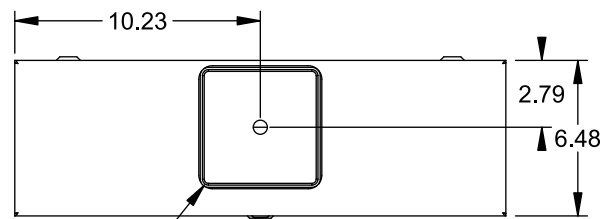

**Catalog Number: 9817-8062**

**Features and Ratings**

- Ringless Type Meter Socket
- 400A Continuous, 400A Max., 600V AC
- Outdoor Enclosure (NEMA Type 3R)
- Painted G90 Steel Enclosure
- 3 Phase, Commercial/Industrial Socket
- Meter Socket Type K-7
- For Overhead & Underground Service
- Large Hub Opening, HD Type Cover Plate Installed

TYPE HD (LARGE) HUB OPENING  
COVER PLATE INSTALLED

VIEW SHOWN WITH COVER REMOVED

**Accessories**

CONDUIT HUBS (HD Type)	
TRADE SIZE	CATALOG No.
3 INCH	EC56856 or H56856-2
3-1/2 INCH	EC56857 or H56857-2
4 INCH	EC56858 or H56858-2
Hub Cover Plate	EC56933 or H56933S

CONNECTOR	PART No.	HEX DRIVE	WIRE SIZE	TORQUE
LINE	58852	3/8"	3/0 - 800 kcmil	500 IN.-LBS.
LINE	58853	3/8"	(2)#6 - 350 kcmil	275 IN.-LBS.
LOAD	56732	3/8"	(2)#4 - 350 kcmil	275 IN.-LBS.
LINE/NEUT	56732	5/16"	(2)#4 - 350 kcmil	275 IN.-LBS.
GROUND*	56734	5/16"	#6 - 250 kcmil	275 IN.-LBS.