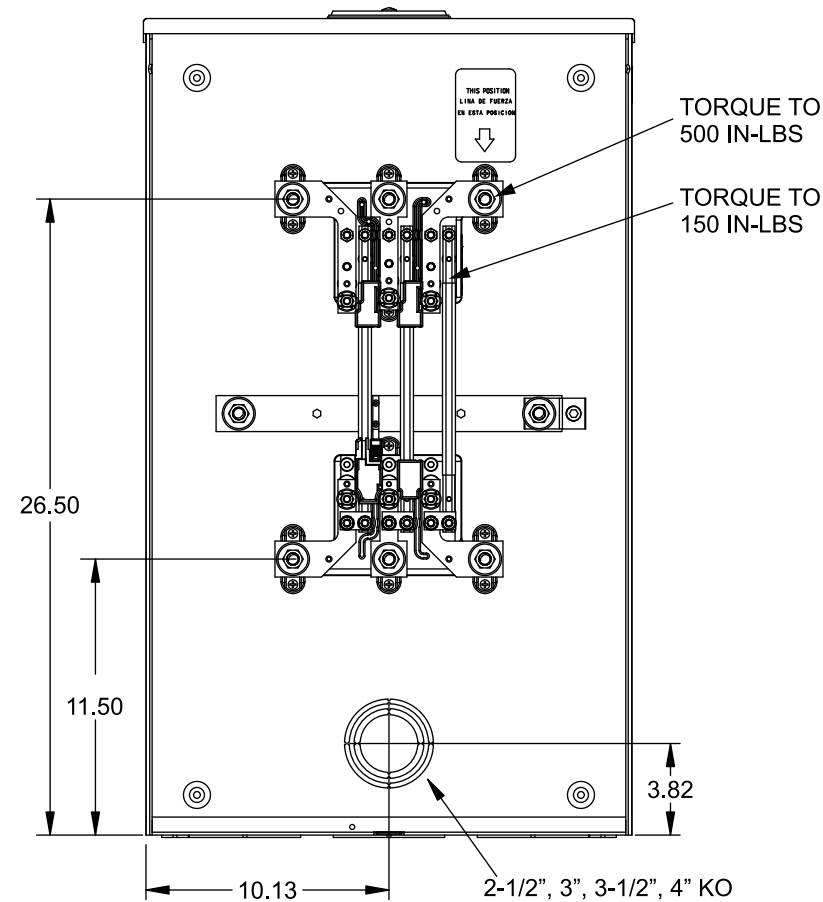

**Catalog Number: 9817-8062**

**Features and Ratings**

- Ringless Type Meter Socket
- 400A Continuous, 400A Max., 600V AC
- Outdoor Enclosure (NEMA Type 3R)
- Painted G90 Steel Enclosure
- 3 Phase, Commercial/Industrial Socket
- Meter Socket Type K-7
- For Overhead & Underground Service
- Large Hub Opening, HD Type Cover Plate Installed

TYPE HD (LARGE) HUB OPENING  
COVER PLATE INSTALLED

VIEW SHOWN WITH COVER REMOVED

**Accessories**

CONDUIT HUBS (HD Type)	
TRADE SIZE	CATALOG No.
3 INCH	EC56856 or H56856-2
3-1/2 INCH	EC56857 or H56857-2
4 INCH	EC56858 or H56858-2
Hub Cover Plate	EC56933 or H56933S

CONNECTOR	PART No.	HEX DRIVE	WIRE SIZE	TORQUE
LINE	58852	3/8"	3/0 - 800 kcmil	500 IN.-LBS.
LINE	58853	3/8"	(2)#6 - 350 kcmil	275 IN.-LBS.
LOAD	56732	3/8"	(2)#4 - 350 kcmil	275 IN.-LBS.
LINE/NEUT	56732	5/16"	(2)#4 - 350 kcmil	275 IN.-LBS.
GROUND*	56734	5/16"	#6 - 250 kcmil	275 IN.-LBS.

\*Factory Installed

© 2015 Copyright Siemens Industry, Inc.

**TALON**  
**Meter Socket**

Description: **400A Cont, 4 Terminal, K-7, 600V AC, Painted Steel Enclosure**

JEL 12/1/15 DO NOT SCALE DRAWING Dwg No: **9817-8062**