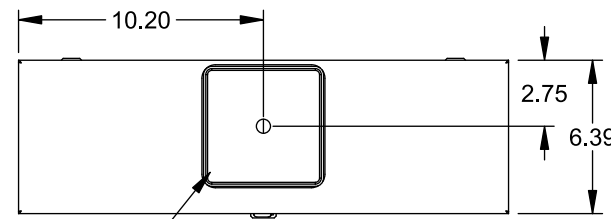

Catalog Number: 9817-8061

Features and Ratings

- Ringless Type Meter Socket
- 400A Continuous, 400A Max., 600V AC
- Outdoor Enclosure (NEMA Type 3R)
- Painted G90 Steel Enclosure
- 3 Phase, Commercial/Industrial Socket
- Meter Socket Type K-7
- For Overhead & Underground Service
- Large Hub Opening, HD Type Cover Plate Installed

TYPE HD (LARGE) HUB OPENING
COVER PLATE INSTALLED

VIEW SHOWN WITH COVER REMOVED

Accessories

CONDUIT HUBS (HD Type)		CAT No.	DESCRIPTION
TRADE SIZE	CATALOG No.		
3 INCH	EC56856 or H56856-2	H69623	Bypass
3-1/2 INCH	EC56857 or H56857-2	H69685-1	Isolated Neutral Kit
4 INCH	EC56858 or H56858-2	H69546-1	Hex Magnet Socket Kit
		H69232-1	Insulated T-Handle Kit
		H65050	K-base Insulator Kit
		H63864	K-base Ground Kit
Hub Cover Plate	EC56933 or H56933S		

Connectors, Wire Sizes and Torques

CONNECTOR	PART No.	HEX DRIVE	WIRE SIZE	TORQUE
LINE	58852	1/2"	3/0 - 800 kcmil	500 IN.-LBS.
LINE	58853	5/16"	(2)#6 - 350 kcmil	275 IN.-LBS.
LOAD	56732	5/16"	(2)#4 - 350 kcmil	275 IN.-LBS.
LINE/NEUT	56732	5/16"	(2)#4 - 350 kcmil	275 IN.-LBS.
GROUND*	56734	5/16"	#6 - 250 kcmil	275 IN.-LBS.

*Factory Installed

© 2015 Copyright Siemens Industry, Inc.

TALON
Meter Socket

Description: **400A Cont, 4 Terminal, K-7, 600V AC, Painted Steel Enclosure**

JEL 12/1/15 DO NOT SCALE DRAWING Dwg No: **9817-8061**