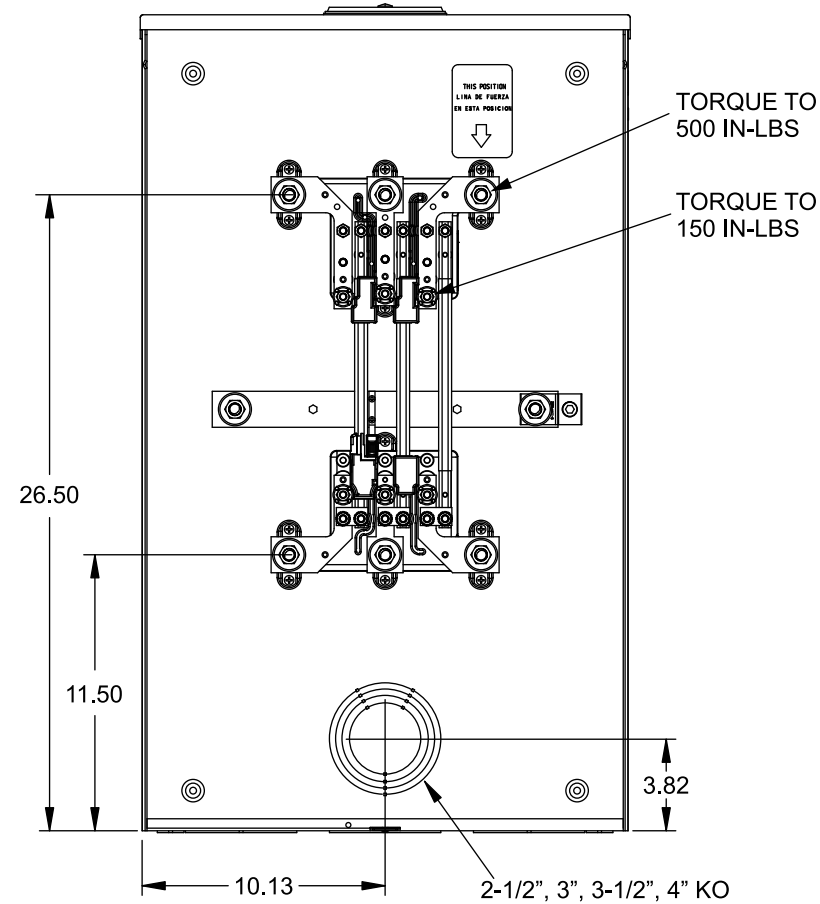

Catalog Number: 9817-8061

Features and Ratings

- Ringless Type Meter Socket
- 400A Continuous, 400A Max., 600V AC
- Outdoor Enclosure (NEMA Type 3R)
- Painted G90 Steel Enclosure
- 3 Phase, Commercial/Industrial Socket
- Meter Socket Type K-7
- For Overhead & Underground Service
- Large Hub Opening, HD Type Cover Plate Installed

TYPE HD (LARGE) HUB OPENING
COVER PLATE INSTALLED

VIEW SHOWN WITH COVER REMOVED

Accessories

CONDUIT HUBS (HD Type)		CAT No.	DESCRIPTION
TRADE SIZE	CATALOG No.		
3 INCH	EC56856 or H56856-2	H69623	Bypass
3-1/2 INCH	EC56857 or H56857-2	H69685-1	Isolated Neutral Kit
4 INCH	EC56858 or H56858-2	H69546-1	Hex Magnet Socket Kit
		H69232-1	Insulated T-Handle Kit
		H65050	K-base Insulator Kit
		H63864	K-base Ground Kit
Hub Cover Plate	EC56933 or H56933S		

Connectors, Wire Sizes and Torques

CONNECTOR	PART No.	HEX DRIVE	WIRE SIZE	TORQUE
LINE	58852	1/2"	3/0 - 800 kcmil	500 IN.-LBS.
LINE	58853	5/16"	(2)#6 - 350 kcmil	275 IN.-LBS.
LOAD	56732	5/16"	(2)#4 - 350 kcmil	275 IN.-LBS.
LINE/NEUT	56732	5/16"	(2)#4 - 350 kcmil	275 IN.-LBS.
GROUND*	56734	5/16"	#6 - 250 kcmil	275 IN.-LBS.

*Factory Installed

© 2015 Copyright Siemens Industry, Inc.

TALON
Meter Socket

Description: **400A Cont, 4 Terminal, K-7, 600V AC, Painted Steel Enclosure**

JEL 12/1/15 DO NOT SCALE DRAWING Dwg No: **9817-8061**