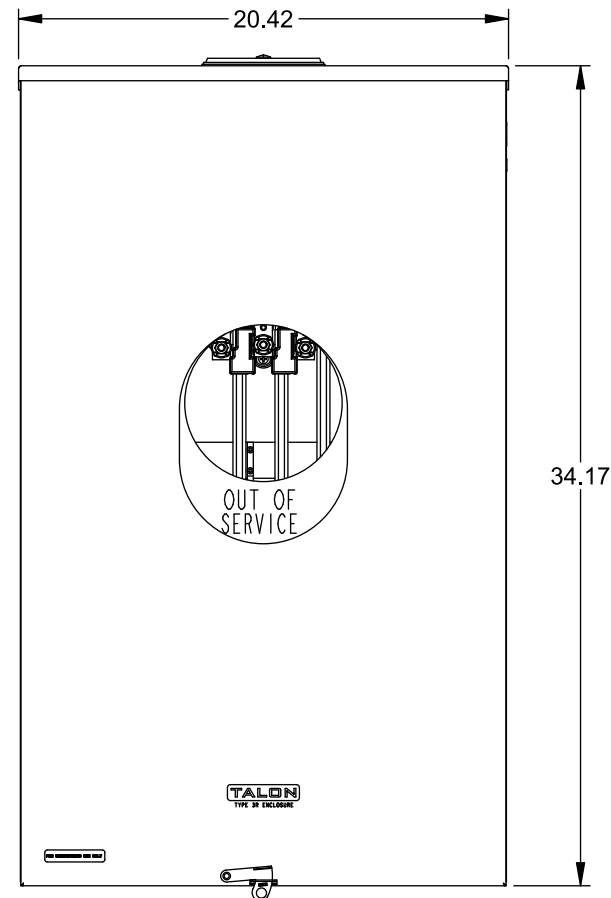

Catalog Number: 9817-8061

Features and Ratings

- Ringless Type Meter Socket
- 400A Continuous, 400A Max., 600V AC
- Outdoor Enclosure (NEMA Type 3R)
- Painted G90 Steel Enclosure
- 3 Phase, Commercial/Industrial Socket
- Meter Socket Type K-7
- For Overhead & Underground Service
- Large Hub Opening, HD Type Cover Plate Installed

TYPE HD (LARGE) HUB OPENING
COVER PLATE INSTALLED

VIEW SHOWN WITH COVER REMOVED

Accessories

CONDUIT HUBS (HD Type)		CAT No.	DESCRIPTION
TRADE SIZE	CATALOG No.		
3 INCH	EC56856 or H56856-2	H69623	Bypass
3-1/2 INCH	EC56857 or H56857-2	H69685-1	Isolated Neutral Kit
4 INCH	EC56858 or H56858-2	H69546-1	Hex Magnet Socket Kit
		H69232-1	Insulated T-Handle Kit
		H65050	K-base Insulator Kit
		H63864	K-base Ground Kit
Hub Cover Plate	EC56933 or H56933S		

Connectors, Wire Sizes and Torques

CONNECTOR	PART No.	HEX DRIVE	WIRE SIZE	TORQUE
LINE	58852	1/2"	3/0 - 800 kcmil	500 IN.-LBS.
LINE	58853	5/16"	(2)#6 - 350 kcmil	275 IN.-LBS.
LOAD	56732	5/16"	(2)#4 - 350 kcmil	275 IN.-LBS.
LINE/NEUT	56732	5/16"	(2)#4 - 350 kcmil	275 IN.-LBS.
GROUND*	56734	5/16"	#6 - 250 kcmil	275 IN.-LBS.

*Factory Installed

© 2015 Copyright Siemens Industry, Inc.

TALON
Meter Socket

Description: **400A Cont, 4 Terminal, K-7, 600V AC, Painted Steel Enclosure**

JEL 12/1/15 DO NOT SCALE DRAWING Dwg No: **9817-8061**