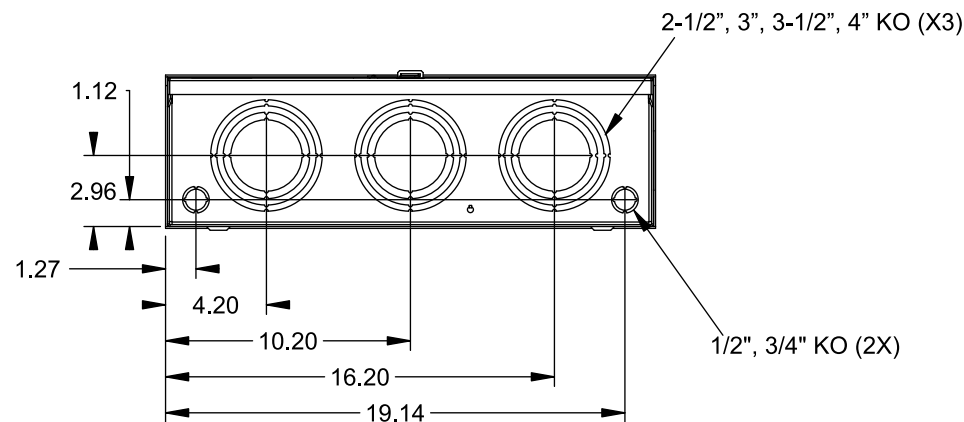

Catalog Number: 9817-8061

Features and Ratings

- Ringless Type Meter Socket
- 400A Continuous, 400A Max., 600V AC
- Outdoor Enclosure (NEMA Type 3R)
- Painted G90 Steel Enclosure
- 3 Phase, Commercial/Industrial Socket
- Meter Socket Type K-7
- For Overhead & Underground Service
- Large Hub Opening, HD Type Cover Plate Installed

TYPE HD (LARGE) HUB OPENING
COVER PLATE INSTALLED

VIEW SHOWN WITH COVER REMOVED

Accessories

CONDUIT HUBS (HD Type)		CAT No.	DESCRIPTION
TRADE SIZE	CATALOG No.		
3 INCH	EC56856 or H56856-2	H69623	Bypass
3-1/2 INCH	EC56857 or H56857-2	H69685-1	Isolated Neutral Kit
4 INCH	EC56858 or H56858-2	H69546-1	Hex Magnet Socket Kit
		H69232-1	Insulated T-Handle Kit
		H65050	K-base Insulator Kit
		H63864	K-base Ground Kit
Hub Cover Plate	EC56933 or H56933S		

Connectors, Wire Sizes and Torques

CONNECTOR	PART No.	HEX DRIVE	WIRE SIZE	TORQUE
LINE	58852	1/2"	3/0 - 800 kcmil	500 IN.-LBS.
LINE	58853	5/16"	(2)#6 - 350 kcmil	275 IN.-LBS.
LOAD	56732	5/16"	(2)#4 - 350 kcmil	275 IN.-LBS.
LINE/NEUT	56732	5/16"	(2)#4 - 350 kcmil	275 IN.-LBS.
GROUND*	56734	5/16"	#6 - 250 kcmil	275 IN.-LBS.

*Factory Installed

© 2015 Copyright Siemens Industry, Inc.

TALON
Meter Socket

Description: **400A Cont, 4 Terminal, K-7, 600V AC, Painted Steel Enclosure**

JEL 12/1/15 DO NOT SCALE DRAWING Dwg No: **9817-8061**