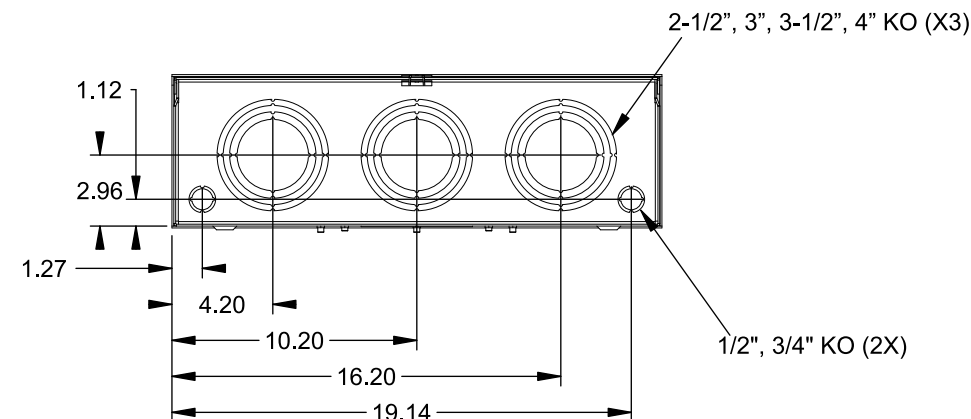

**Catalog Number: 9817-8052**

**Features and Ratings**

- Ringless Type Meter Socket
- 400A Continuous, 400A Max., 600V AC
- Outdoor Enclosure (NEMA Type 3R)
- Painted G90 Steel Enclosure
- 3 Phase, Commercial/Industrial Socket
- Meter Socket Type K-7
- For Overhead & Underground Service
- Large Hub Opening, HD Type Cover Plate Installed

TYPE HD (LARGE) HUB OPENING  
COVER PLATE INSTALLED

**Accessories**

CONDUIT HUBS (HD Type)	
TRADE SIZE	CATALOG No.
3 INCH	EC56856 or H56856-2
3-1/2 INCH	EC56857 or H56857-2
4 INCH	EC56858 or H56858-2
Hub Cover Plate	EC56933 or H56933S

CONNECTOR	PART No.	HEX DRIVE	WIRE SIZE	TORQUE
LINE*	58852	1/2"	3/0 - 800 kcmil	500 IN.-LBS.
LOAD*	56732	5/16"	(2)#4 - 350 kcmil	275 IN.-LBS.
NEUTRAL*	56732	5/16"	(2)#4 - 350 kcmil	275 IN.-LBS.
NEUTRAL*	56476	1/2"	3/0 - 800 kcmil	500 IN.-LBS.
GROUND	56734	5/16"	#6 - 250 kcmil	275 IN.-LBS.

\*Factory Installed

VIEW SHOWN WITH COVER REMOVED

© 2015 Copyright Siemens Industry, Inc.

**TALON**  
**Meter Socket**

Description: **400A Cont, 4 Terminal, K-7, 600V AC, Painted Steel Enclosure**

JEL 12/1/15 DO NOT SCALE DRAWING Dwg No: **9817-8052**