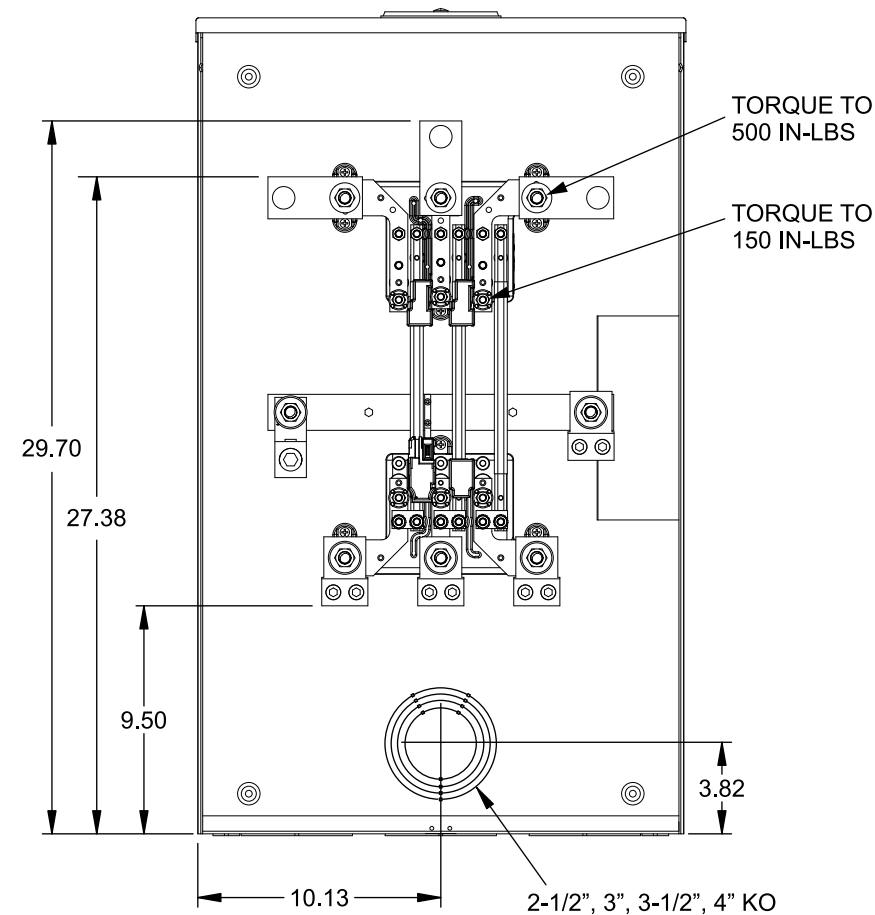

**Catalog Number: 9817-8052**

**Features and Ratings**

- Ringless Type Meter Socket
- 400A Continuous, 400A Max., 600V AC
- Outdoor Enclosure (NEMA Type 3R)
- Painted G90 Steel Enclosure
- 3 Phase, Commercial/Industrial Socket
- Meter Socket Type K-7
- For Overhead & Underground Service
- Large Hub Opening, HD Type Cover Plate Installed

TYPE HD (LARGE) HUB OPENING  
COVER PLATE INSTALLED

**Accessories**

CONDUIT HUBS (HD Type)	
TRADE SIZE	CATALOG No.
3 INCH	EC56856 or H56856-2
3-1/2 INCH	EC56857 or H56857-2
4 INCH	EC56858 or H56858-2
Hub Cover Plate	EC56933 or H56933S

CONNECTOR	PART No.	HEX DRIVE	WIRE SIZE	TORQUE
LINE*	58852	1/2"	3/0 - 800 kcmil	500 IN.-LBS.
LOAD*	56732	5/16"	(2)#4 - 350 kcmil	275 IN.-LBS.
NEUTRAL*	56732	5/16"	(2)#4 - 350 kcmil	275 IN.-LBS.
NEUTRAL*	56476	1/2"	3/0 - 800 kcmil	500 IN.-LBS.
GROUND	56734	5/16"	#6 - 250 kcmil	275 IN.-LBS.

\*Factory Installed

VIEW SHOWN WITH COVER REMOVED

© 2015 Copyright Siemens Industry, Inc.

**TALON**  
**Meter Socket**

Description: **400A Cont, 4 Terminal, K-7, 600V AC, Painted Steel Enclosure**

JEL 12/1/15 DO NOT SCALE DRAWING Dwg No: **9817-8052**