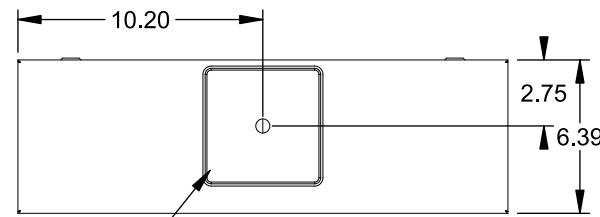

**Catalog Number: 9817-8052**

**Features and Ratings**

- Ringless Type Meter Socket
- 400A Continuous, 400A Max., 600V AC
- Outdoor Enclosure (NEMA Type 3R)
- Painted G90 Steel Enclosure
- 3 Phase, Commercial/Industrial Socket
- Meter Socket Type K-7
- For Overhead & Underground Service
- Large Hub Opening, HD Type Cover Plate Installed

TYPE HD (LARGE) HUB OPENING  
COVER PLATE INSTALLED

**Accessories**

CONDUIT HUBS (HD Type)	
TRADE SIZE	CATALOG No.
3 INCH	EC56856 or H56856-2
3-1/2 INCH	EC56857 or H56857-2
4 INCH	EC56858 or H56858-2
Hub Cover Plate	EC56933 or H56933S

CONNECTOR	PART No.	HEX DRIVE	WIRE SIZE	TORQUE
LINE*	58852	1/2"	3/0 - 800 kcmil	500 IN.-LBS.
LOAD*	56732	5/16"	(2)#4 - 350 kcmil	275 IN.-LBS.
NEUTRAL*	56732	5/16"	(2)#4 - 350 kcmil	275 IN.-LBS.
NEUTRAL*	56476	1/2"	3/0 - 800 kcmil	500 IN.-LBS.
GROUND	56734	5/16"	#6 - 250 kcmil	275 IN.-LBS.