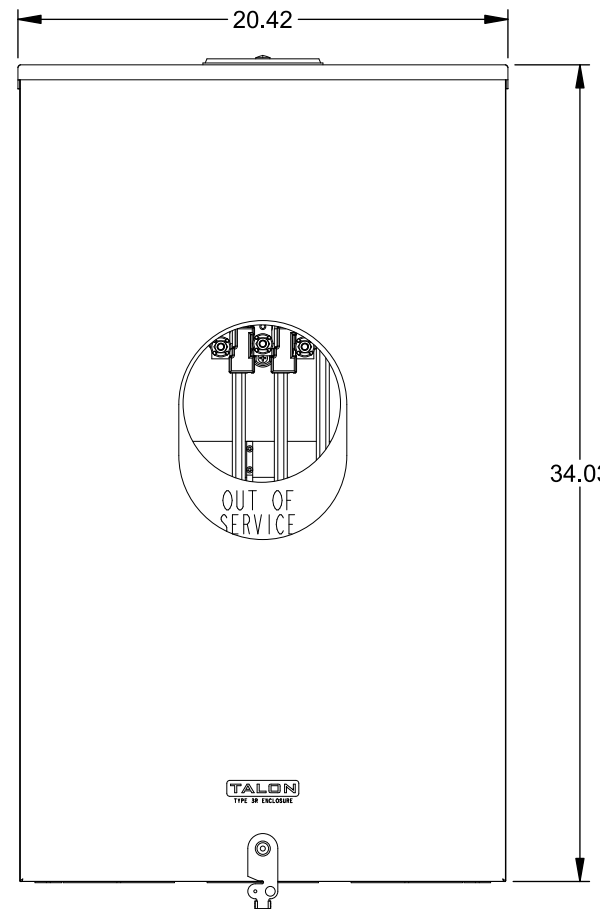

**Catalog Number: 9817-8052**

**Features and Ratings**

- Ringless Type Meter Socket
- 400A Continuous, 400A Max., 600V AC
- Outdoor Enclosure (NEMA Type 3R)
- Painted G90 Steel Enclosure
- 3 Phase, Commercial/Industrial Socket
- Meter Socket Type K-7
- For Overhead & Underground Service
- Large Hub Opening, HD Type Cover Plate Installed

TYPE HD (LARGE) HUB OPENING  
COVER PLATE INSTALLED

**Accessories**

CONDUIT HUBS (HD Type)	
TRADE SIZE	CATALOG No.
3 INCH	EC56856 or H56856-2
3-1/2 INCH	EC56857 or H56857-2
4 INCH	EC56858 or H56858-2
Hub Cover Plate	EC56933 or H56933S

CONNECTOR	PART No.	HEX DRIVE	WIRE SIZE	TORQUE
LINE*	58852	1/2"	3/0 - 800 kcmil	500 IN.-LBS.
LOAD*	56732	5/16"	(2)#4 - 350 kcmil	275 IN.-LBS.
NEUTRAL*	56732	5/16"	(2)#4 - 350 kcmil	275 IN.-LBS.
NEUTRAL*	56476	1/2"	3/0 - 800 kcmil	500 IN.-LBS.
GROUND	56734	5/16"	#6 - 250 kcmil	275 IN.-LBS.

\*Factory Installed

VIEW SHOWN WITH COVER REMOVED

© 2015 Copyright Siemens Industry, Inc.

**TALON**  
**Meter Socket**

Description: **400A Cont, 4 Terminal, K-7, 600V AC, Painted Steel Enclosure**

JEL 12/1/15 DO NOT SCALE DRAWING Dwg No: **9817-8052**