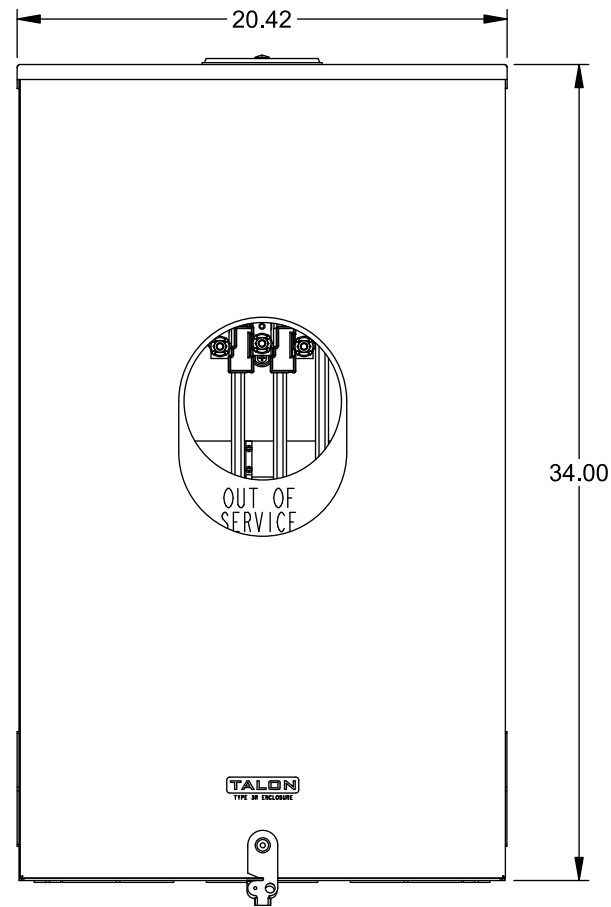

Catalog Number: 9817-8045

Features and Ratings

- Ringless Type Meter Socket
- 400A Continuous, 400A Max., 600V AC
- Outdoor Enclosure (NEMA Type 3R)
- Painted G90 Steel Enclosure
- 3 Phase, Commercial/Industrial Socket
- Meter Socket Type K-7
- For Overhead & Underground Service
- Large Hub Opening, HD Type Cover Plate Installed

TYPE HD (LARGE) HUB OPENING
COVER PLATE INSTALLED

Accessories

CONDUIT HUBS (HD Type)	
TRADE SIZE	CATALOG No.
3 INCH	EC56856 or H56856-2
3-1/2 INCH	EC56857 or H56857-2
4 INCH	EC56858 or H56858-2
Hub Cover Plate	EC56933 or H56933S

CONNECTOR	PART No.	HEX DRIVE	WIRE SIZE	TORQUE
LINE	56476	1/2"	3/0 - 800 kcmil	500 IN.-LBS
LINE	56732	5/16"	(2)#6 - 350 kcmil	275 IN.-LBS
LOAD	56732	5/16"	(2)#4 - 350 kcmil	275 IN.-LBS
NEUTRAL	56732	5/16"	(2)#4 - 350 kcmil	275 IN.-LBS
GROUND*			#14 - 2 AWG	50 IN.-LBS

VIEW SHOWN WITH COVER REMOVED

© 2015 Copyright Siemens Industry, Inc.

TALON

Meter Socket

Description: **400A Cont, 4 Terminal, K-7, 600V AC, Painted Steel Enclosure**

JEL 12/1/15 DO NOT SCALE DRAWING Dwg No: **9817-8045**