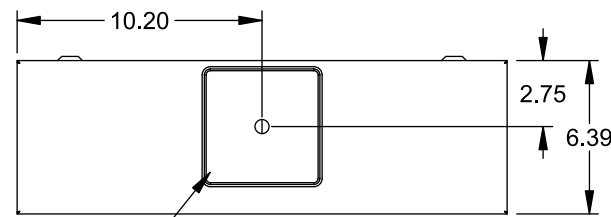

Catalog Number: 9817-8045

Features and Ratings

- Ringless Type Meter Socket
- 400A Continuous, 400A Max., 600V AC
- Outdoor Enclosure (NEMA Type 3R)
- Painted G90 Steel Enclosure
- 3 Phase, Commercial/Industrial Socket
- Meter Socket Type K-7
- For Overhead & Underground Service
- Large Hub Opening, HD Type Cover Plate Installed

TYPE HD (LARGE) HUB OPENING
COVER PLATE INSTALLED

Accessories

CONDUIT HUBS (HD Type)	
TRADE SIZE	CATALOG No.
3 INCH	EC56856 or H56856-2
3-1/2 INCH	EC56857 or H56857-2
4 INCH	EC56858 or H56858-2
Hub Cover Plate	EC56933 or H56933S

CONNECTOR	PART No.	HEX DRIVE	WIRE SIZE	TORQUE
LINE	56476	1/2"	3/0 - 800 kcmil	500 IN.-LBS
LINE	56732	5/16"	(2)#6 - 350 kcmil	275 IN.-LBS
LOAD	56732	5/16"	(2)#4 - 350 kcmil	275 IN.-LBS
NEUTRAL	56732	5/16"	(2)#4 - 350 kcmil	275 IN.-LBS
GROUND*			#14 - 2 AWG	50 IN.-LBS

VIEW SHOWN WITH COVER REMOVED

© 2015 Copyright Siemens Industry, Inc.

TALON

Meter Socket

Description: **400A Cont, 4 Terminal, K-7, 600V AC, Painted Steel Enclosure**

JEL 12/1/15 DO NOT SCALE DRAWING Dwg No: **9817-8045**