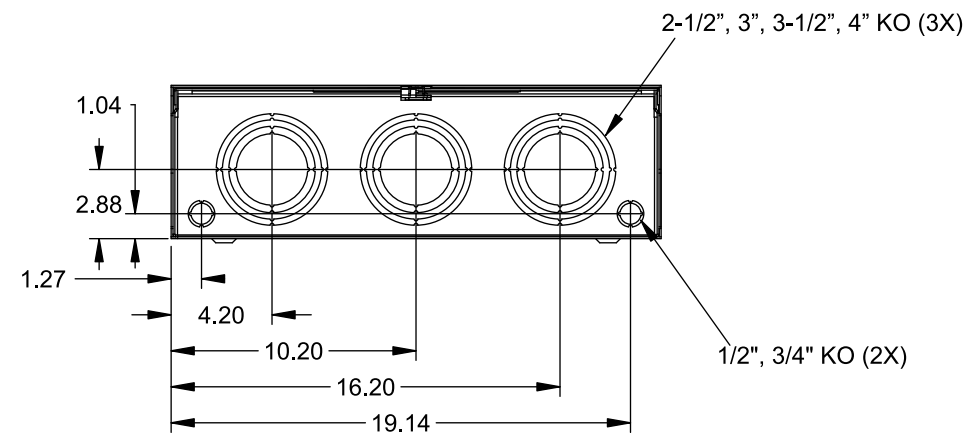

Catalog Number: 9817-8045

Features and Ratings

- Ringless Type Meter Socket
- 400A Continuous, 400A Max., 600V AC
- Outdoor Enclosure (NEMA Type 3R)
- Painted G90 Steel Enclosure
- 3 Phase, Commercial/Industrial Socket
- Meter Socket Type K-7
- For Overhead & Underground Service
- Large Hub Opening, HD Type Cover Plate Installed

TYPE HD (LARGE) HUB OPENING
COVER PLATE INSTALLED

Accessories

CONDUIT HUBS (HD Type)	
TRADE SIZE	CATALOG No.
3 INCH	EC56856 or H56856-2
3-1/2 INCH	EC56857 or H56857-2
4 INCH	EC56858 or H56858-2
Hub Cover Plate	EC56933 or H56933S

CONNECTOR	PART No.	HEX DRIVE	WIRE SIZE	TORQUE
LINE	56476	1/2"	3/0 - 800 kcmil	500 IN.-LBS
LINE	56732	5/16"	(2)#6 - 350 kcmil	275 IN.-LBS
LOAD	56732	5/16"	(2)#4 - 350 kcmil	275 IN.-LBS
NEUTRAL	56732	5/16"	(2)#4 - 350 kcmil	275 IN.-LBS
GROUND*			#14 - 2 AWG	50 IN.-LBS

VIEW SHOWN WITH COVER REMOVED

© 2015 Copyright Siemens Industry, Inc.

TALON

Meter Socket

Description: **400A Cont, 4 Terminal, K-7, 600V AC, Painted Steel Enclosure**

JEL 12/1/15 DO NOT SCALE DRAWING Dwg No: **9817-8045**