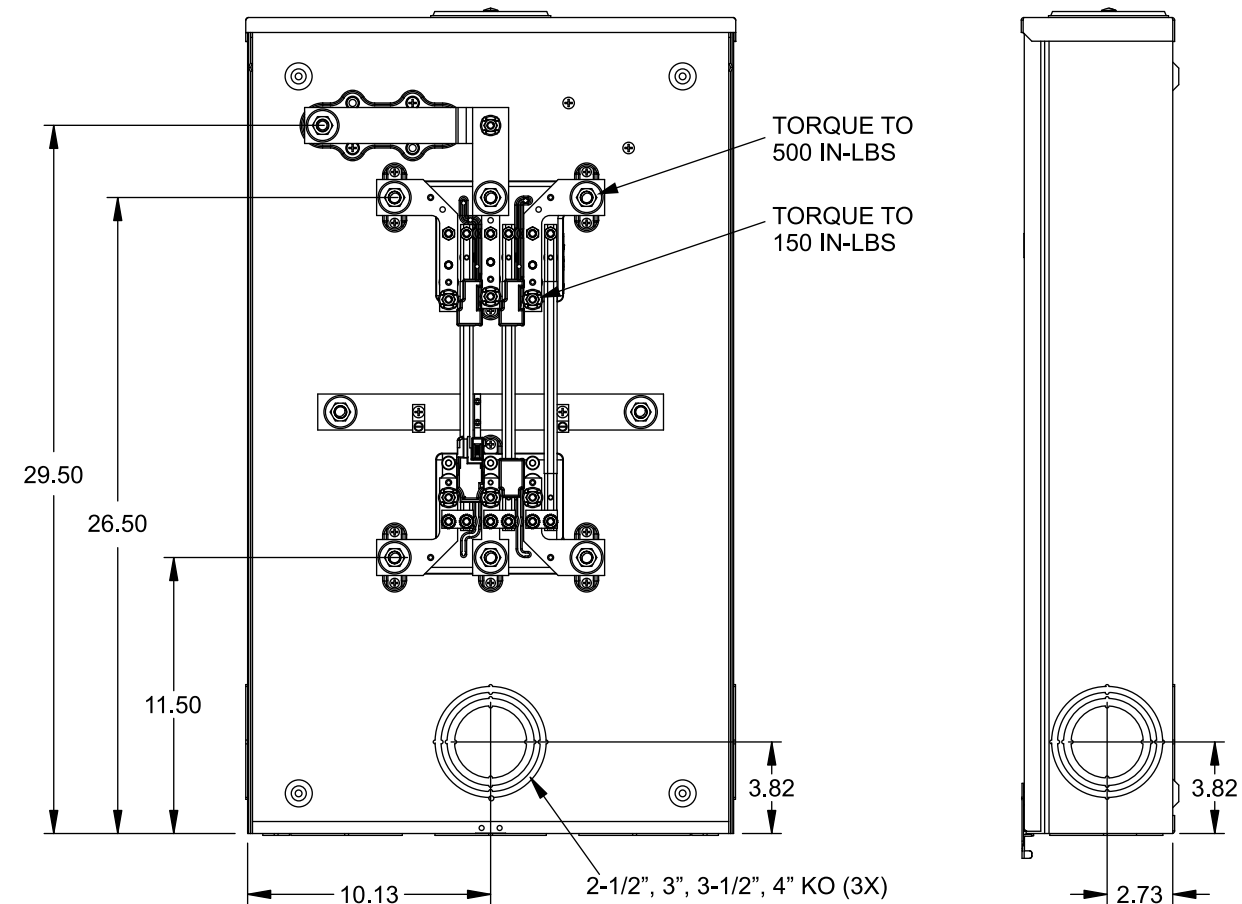

Catalog Number: 9817-8045

Features and Ratings

- Ringless Type Meter Socket
- 400A Continuous, 400A Max., 600V AC
- Outdoor Enclosure (NEMA Type 3R)
- Painted G90 Steel Enclosure
- 3 Phase, Commercial/Industrial Socket
- Meter Socket Type K-7
- For Overhead & Underground Service
- Large Hub Opening, HD Type Cover Plate Installed

TYPE HD (LARGE) HUB OPENING
COVER PLATE INSTALLED

Accessories

CONDUIT HUBS (HD Type)	
TRADE SIZE	CATALOG No.
3 INCH	EC56856 or H56856-2
3-1/2 INCH	EC56857 or H56857-2
4 INCH	EC56858 or H56858-2
Hub Cover Plate	EC56933 or H56933S

CONNECTOR	PART No.	HEX DRIVE	WIRE SIZE	TORQUE
LINE	56476	1/2"	3/0 - 800 kcmil	500 IN.-LBS
LINE	56732	5/16"	(2)#6 - 350 kcmil	275 IN.-LBS
LOAD	56732	5/16"	(2)#4 - 350 kcmil	275 IN.-LBS
NEUTRAL	56732	5/16"	(2)#4 - 350 kcmil	275 IN.-LBS
GROUND*			#14 - 2 AWG	50 IN.-LBS

VIEW SHOWN WITH COVER REMOVED

© 2015 Copyright Siemens Industry, Inc.

TALON

Meter Socket

Description: **400A Cont, 4 Terminal, K-7, 600V AC, Painted Steel Enclosure**

JEL 12/1/15 DO NOT SCALE DRAWING Dwg No: **9817-8045**