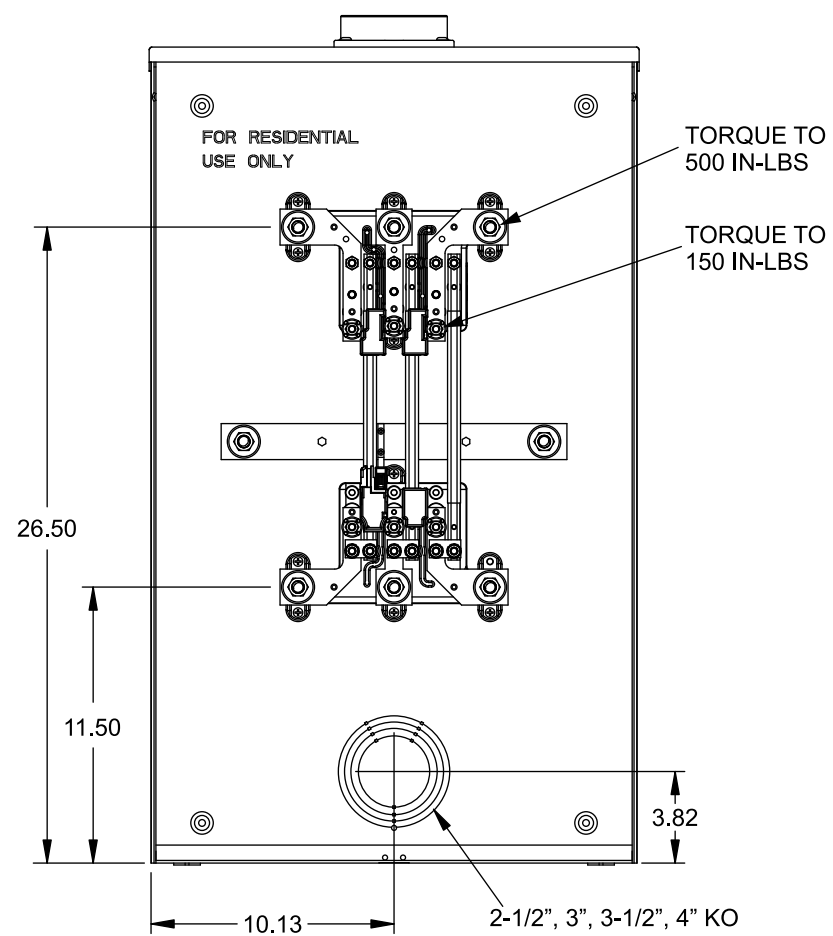

Catalog Number: 9817-8043

Features and Ratings

- Ringless Type Meter Socket
- 400A Continuous, 400A Max., 600V AC
- Outdoor Enclosure (NEMA Type 3R)
- Painted G90 Steel Enclosure
- 3 Phase, Commercial/Industrial Socket
- Meter Socket Type K-7
- For Overhead & Underground Service
- 3-1/2" RX Type Hub Installed

TYPE RX (SMALL) 3-1/2" HUB INSTALLED

VIEW SHOWN WITH COVER REMOVED

Accessories

CONDUIT HUBS (HD Type)	
TRADE SIZE	CATALOG No.
3 INCH	EC56856 or H56856-2
3-1/2 INCH	EC56857 or H56857-2
4 INCH	EC56858 or H56858-2
Hub Cover Plate	EC56933 or H56933S

CONNECTOR	PART No.	HEX DRIVE	WIRE SIZE	TORQUE
LINE/LOAD	56476	1/2"	3/0 - 800 kcmil	500 IN.-LBS.
LINE/LOAD	56472	5/16"	(2)#4 - 350 kcmil	275 IN.-LBS.
NEUTRAL	56476	1/2"	3/0 - 800 kcmil	500 IN.-LBS.
NEUTRAL	56732	5/16"	(2)#4 - 350 kcmil	275 IN.-LBS.
GROUND	56734	5/16"	#6 - 250 kcmil	275 IN.-LBS.

© 2015 Copyright Siemens Industry, Inc.

TALON
Meter Socket

Description: **400A Cont, 4 Terminal, K-7, 600V AC, Painted Steel Enclosure**

JEL 12/1/15 DO NOT SCALE DRAWING Dwg No: **9817-8043**