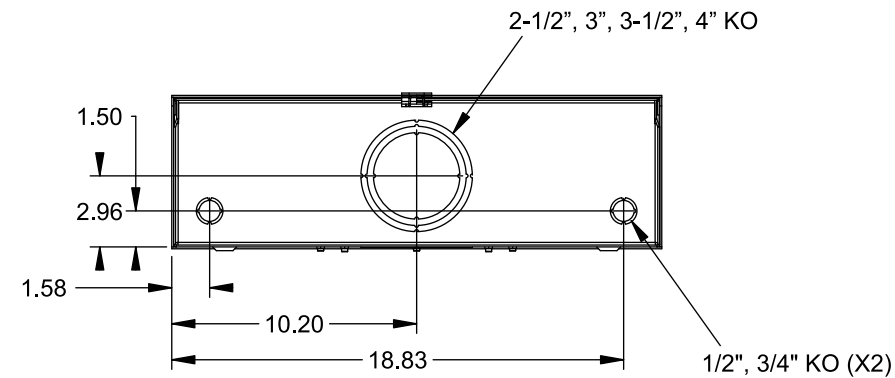

Catalog Number: 9817-8043

Features and Ratings

- Ringless Type Meter Socket
- 400A Continuous, 400A Max., 600V AC
- Outdoor Enclosure (NEMA Type 3R)
- Painted G90 Steel Enclosure
- 3 Phase, Commercial/Industrial Socket
- Meter Socket Type K-7
- For Overhead & Underground Service
- 3-1/2" RX Type Hub Installed

TYPE RX (SMALL) 3-1/2" HUB INSTALLED

VIEW SHOWN WITH COVER REMOVED

Accessories

CONDUIT HUBS (HD Type)	
TRADE SIZE	CATALOG No.
3 INCH	EC56856 or H56856-2
3-1/2 INCH	EC56857 or H56857-2
4 INCH	EC56858 or H56858-2
Hub Cover Plate	EC56933 or H56933S

CONNECTOR	PART No.	HEX DRIVE	WIRE SIZE	TORQUE
LINE/LOAD	56476	1/2"	3/0 - 800 kcmil	500 IN.-LBS.
LINE/LOAD	56472	5/16"	(2)#4 - 350 kcmil	275 IN.-LBS.
NEUTRAL	56476	1/2"	3/0 - 800 kcmil	500 IN.-LBS.
NEUTRAL	56732	5/16"	(2)#4 - 350 kcmil	275 IN.-LBS.
GROUND	56734	5/16"	#6 - 250 kcmil	275 IN.-LBS.

© 2015 Copyright Siemens Industry, Inc.

TALON
Meter Socket

Description: **400A Cont, 4 Terminal, K-7, 600V AC, Painted Steel Enclosure**

JEL 12/1/15 DO NOT SCALE DRAWING Dwg No: **9817-8043**