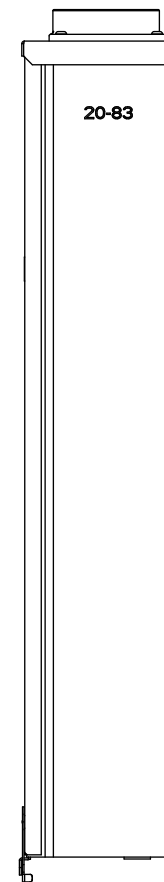

Catalog Number: 9817-8043

Features and Ratings

- Ringless Type Meter Socket
- 400A Continuous, 400A Max., 600V AC
- Outdoor Enclosure (NEMA Type 3R)
- Painted G90 Steel Enclosure
- 3 Phase, Commercial/Industrial Socket
- Meter Socket Type K-7
- For Overhead & Underground Service
- 3-1/2" RX Type Hub Installed

TYPE RX (SMALL) 3-1/2" HUB INSTALLED

VIEW SHOWN WITH COVER REMOVED

Accessories

CONDUIT HUBS (HD Type)	
TRADE SIZE	CATALOG No.
3 INCH	EC56856 or H56856-2
3-1/2 INCH	EC56857 or H56857-2
4 INCH	EC56858 or H56858-2
Hub Cover Plate	EC56933 or H56933S

CONNECTOR	PART No.	HEX DRIVE	WIRE SIZE	TORQUE
LINE/LOAD	56476	1/2"	3/0 - 800 kcmil	500 IN.-LBS.
LINE/LOAD	56472	5/16"	(2)#4 - 350 kcmil	275 IN.-LBS.
NEUTRAL	56476	1/2"	3/0 - 800 kcmil	500 IN.-LBS.
NEUTRAL	56732	5/16"	(2)#4 - 350 kcmil	275 IN.-LBS.
GROUND	56734	5/16"	#6 - 250 kcmil	275 IN.-LBS.

© 2015 Copyright Siemens Industry, Inc.

TALON
Meter Socket

Description: **400A Cont, 4 Terminal, K-7, 600V AC, Painted Steel Enclosure**

JEL 12/1/15 DO NOT SCALE DRAWING Dwg No: **9817-8043**