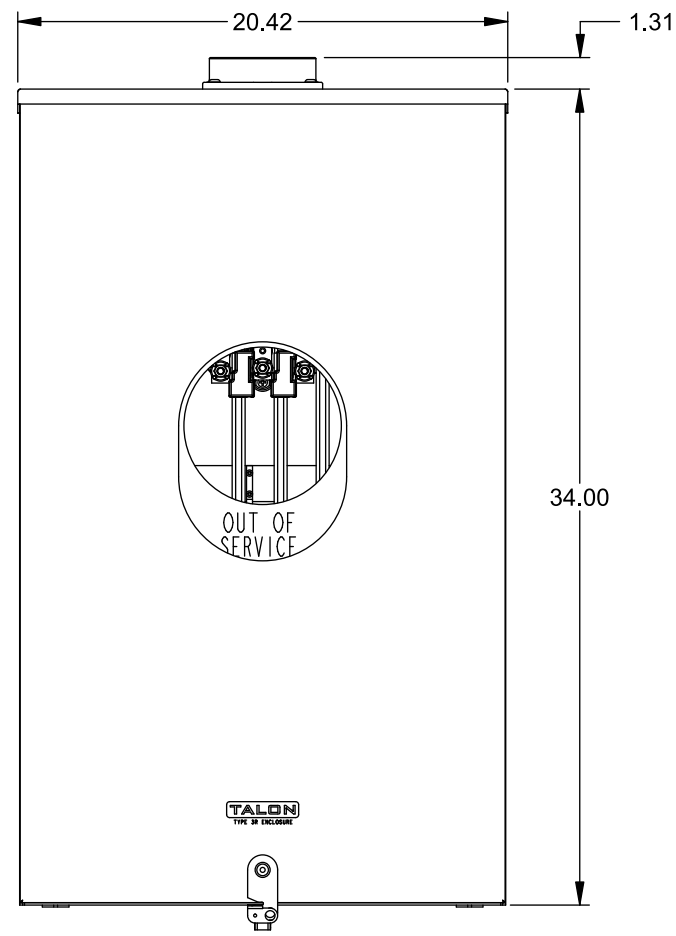

Catalog Number: 9817-8043

Features and Ratings

- Ringless Type Meter Socket
- 400A Continuous, 400A Max., 600V AC
- Outdoor Enclosure (NEMA Type 3R)
- Painted G90 Steel Enclosure
- 3 Phase, Commercial/Industrial Socket
- Meter Socket Type K-7
- For Overhead & Underground Service
- 3-1/2" RX Type Hub Installed

TYPE RX (SMALL) 3-1/2" HUB INSTALLED

VIEW SHOWN WITH COVER REMOVED

Accessories

CONDUIT HUBS (HD Type)	
TRADE SIZE	CATALOG No.
3 INCH	EC56856 or H56856-2
3-1/2 INCH	EC56857 or H56857-2
4 INCH	EC56858 or H56858-2
Hub Cover Plate	EC56933 or H56933S

CONNECTOR	PART No.	HEX DRIVE	WIRE SIZE	TORQUE
LINE/LOAD	56476	1/2"	3/0 - 800 kcmil	500 IN.-LBS.
LINE/LOAD	56472	5/16"	(2)#4 - 350 kcmil	275 IN.-LBS.
NEUTRAL	56476	1/2"	3/0 - 800 kcmil	500 IN.-LBS.
NEUTRAL	56732	5/16"	(2)#4 - 350 kcmil	275 IN.-LBS.
GROUND	56734	5/16"	#6 - 250 kcmil	275 IN.-LBS.

© 2015 Copyright Siemens Industry, Inc.

TALON
Meter Socket

Description: **400A Cont, 4 Terminal, K-7, 600V AC, Painted Steel Enclosure**

JEL 12/1/15 DO NOT SCALE DRAWING Dwg No: **9817-8043**