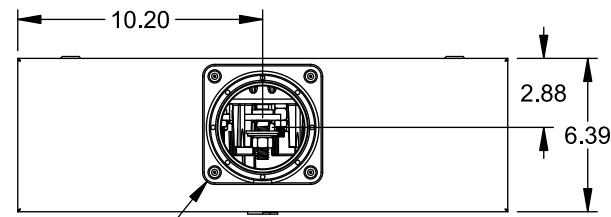

Catalog Number: 9817-8043

Features and Ratings

- Ringless Type Meter Socket
- 400A Continuous, 400A Max., 600V AC
- Outdoor Enclosure (NEMA Type 3R)
- Painted G90 Steel Enclosure
- 3 Phase, Commercial/Industrial Socket
- Meter Socket Type K-7
- For Overhead & Underground Service
- 3-1/2" RX Type Hub Installed

TYPE RX (SMALL) 3-1/2" HUB INSTALLED

VIEW SHOWN WITH COVER REMOVED

Accessories

CONDUIT HUBS (HD Type)	
TRADE SIZE	CATALOG No.
3 INCH	EC56856 or H56856-2
3-1/2 INCH	EC56857 or H56857-2
4 INCH	EC56858 or H56858-2
Hub Cover Plate	EC56933 or H56933S

CONNECTOR	PART No.	HEX DRIVE	WIRE SIZE	TORQUE
LINE/LOAD	56476	1/2"	3/0 - 800 kcmil	500 IN.-LBS.
LINE/LOAD	56472	5/16"	(2)#4 - 350 kcmil	275 IN.-LBS.
NEUTRAL	56476	1/2"	3/0 - 800 kcmil	500 IN.-LBS.
NEUTRAL	56732	5/16"	(2)#4 - 350 kcmil	275 IN.-LBS.
GROUND	56734	5/16"	#6 - 250 kcmil	275 IN.-LBS.

© 2015 Copyright Siemens Industry, Inc.

TALON
Meter Socket

Description: **400A Cont, 4 Terminal, K-7, 600V AC, Painted Steel Enclosure**

JEL 12/1/15 DO NOT SCALE DRAWING Dwg No: **9817-8043**