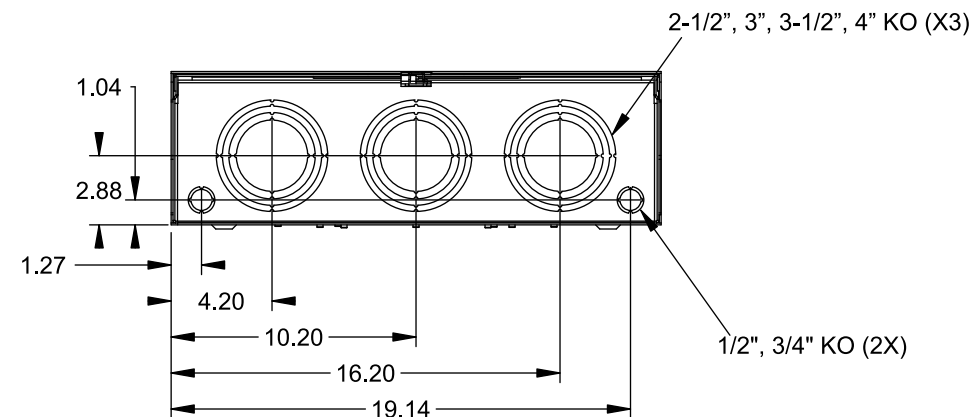

## Features and Ratings

- Ringless Type Meter Socket
- 400A Continuous, 400A Max., 600V AC
- Outdoor Enclosure (NEMA Type 3R)
- Painted G90 Steel Enclosure
- 3 Phase, Commercial/Industrial Socket
- Meter Socket Type K-7
- For Overhead & Underground Service
- Large Hub Opening, HD Type Cover Plate Installed

TYPE HD (LARGE) HUB OPENING  
COVER PLATE INSTALLED

VIEW SHOWN WITH COVER REMOVED

## Connectors, Wire Sizes and Torques

CONNECTOR	PART No.	HEX DRIVE	WIRE SIZE	TORQUE
LINE/LOAD	56476	1/2"	3/0 - 800 kcmil	500 IN.-LBS.
LINE/LOAD	56732	5/16"	(2)#4 - 350 kcmil	275 IN.-LBS.
NEUTRAL	56476	1/2"	3/0 - 800 kcmil	500 IN.-LBS.
NEUTRAL	56732	5/16"	(2)#4 - 350 kcmil	275 IN.-LBS.
GROUND	56734	5/16"	#6 - 250 kcmil	275 IN.-LBS.

© 2015 Copyright Siemens Industry, Inc.

**TALON**  
**Meter Socket**

Description: **400A Cont, 4 Terminal, K-7, 600V AC, Painted Steel Enclosure**

JEL 12/1/15 DO NOT SCALE DRAWING Dwg No: **9817-8041**