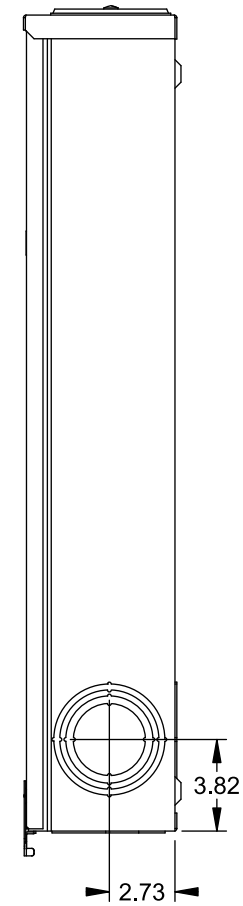

## Features and Ratings

- Ringless Type Meter Socket
- 400A Continuous, 400A Max., 600V AC
- Outdoor Enclosure (NEMA Type 3R)
- Painted G90 Steel Enclosure
- 3 Phase, Commercial/Industrial Socket
- Meter Socket Type K-7
- For Overhead & Underground Service
- Large Hub Opening, HD Type Cover Plate Installed

TYPE HD (LARGE) HUB OPENING  
COVER PLATE INSTALLED

VIEW SHOWN WITH COVER REMOVED

## Accessories

CONDUIT HUBS (HD Type)		CAT No.	DESCRIPTION
TRADE SIZE	CATALOG No.		
3 INCH	EC56856 or H56856-2	H69623	Bypass
3-1/2 INCH	EC56857 or H56857-2	H69685-1	Isolated Neutral Kit
4 INCH	EC56858 or H56858-2	H69546-1	Hex Magnet Socket Kit
		H69232-1	Insulated T-Handle Kit
		H65050	K-base Insulator Kit
		H63864	K-base Ground Kit
Hub Cover Plate	EC56933 or H56933S		

## Connectors, Wire Sizes and Torques

CONNECTOR	PART No.	HEX DRIVE	WIRE SIZE	TORQUE
LINE/LOAD	56476	1/2"	3/0 - 800 kcmil	500 IN.-LBS.
LINE/LOAD	56732	5/16"	(2)#4 - 350 kcmil	275 IN.-LBS.
NEUTRAL	56476	1/2"	3/0 - 800 kcmil	500 IN.-LBS.
NEUTRAL	56732	5/16"	(2)#4 - 350 kcmil	275 IN.-LBS.
GROUND	56734	5/16"	#6 - 250 kcmil	275 IN.-LBS.