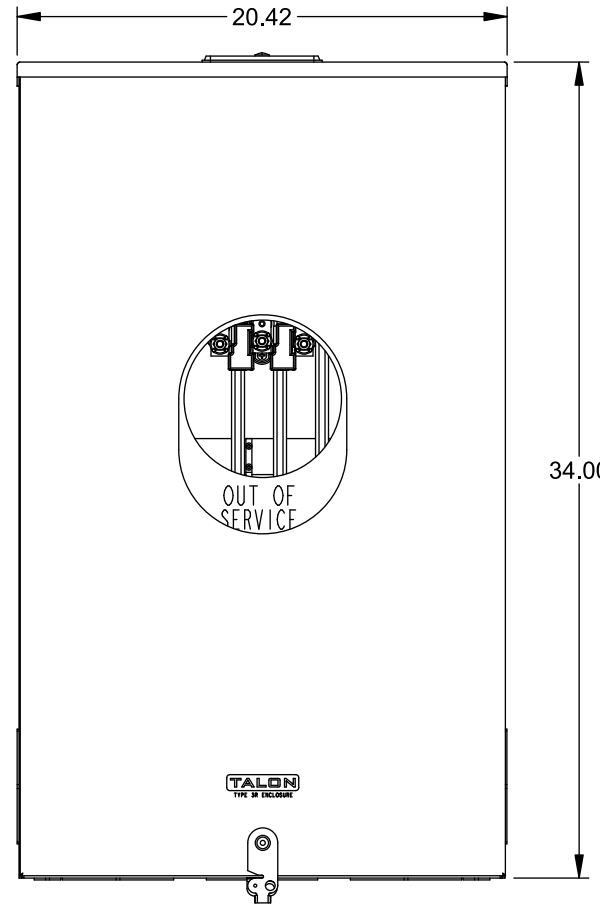

## Features and Ratings

- Ringless Type Meter Socket
- 400A Continuous, 400A Max., 600V AC
- Outdoor Enclosure (NEMA Type 3R)
- Painted G90 Steel Enclosure
- 3 Phase, Commercial/Industrial Socket
- Meter Socket Type K-7
- For Overhead & Underground Service
- Large Hub Opening, HD Type Cover Plate Installed

TYPE HD (LARGE) HUB OPENING  
COVER PLATE INSTALLED

VIEW SHOWN WITH COVER REMOVED

## Connectors, Wire Sizes and Torques

CONNECTOR	PART No.	HEX DRIVE	WIRE SIZE	TORQUE
LINE/LOAD	56476	1/2"	3/0 - 800 kcmil	500 IN.-LBS.
LINE/LOAD	56732	5/16"	(2)#4 - 350 kcmil	275 IN.-LBS.
NEUTRAL	56476	1/2"	3/0 - 800 kcmil	500 IN.-LBS.
NEUTRAL	56732	5/16"	(2)#4 - 350 kcmil	275 IN.-LBS.
GROUND	56734	5/16"	#6 - 250 kcmil	275 IN.-LBS.

© 2015 Copyright Siemens Industry, Inc.

**TALON**  
**Meter Socket**

Description: **400A Cont, 4 Terminal, K-7, 600V AC, Painted Steel Enclosure**

JEL 12/1/15 DO NOT SCALE DRAWING Dwg No: **9817-8041**