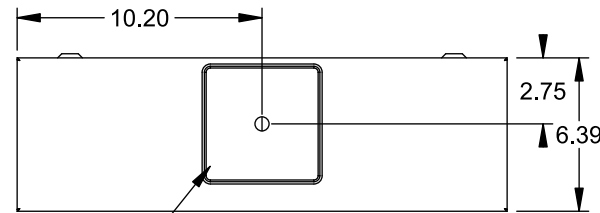

## Features and Ratings

- Ringless Type Meter Socket
- 400A Continuous, 400A Max., 600V AC
- Outdoor Enclosure (NEMA Type 3R)
- Painted G90 Steel Enclosure
- 3 Phase, Commercial/Industrial Socket
- Meter Socket Type K-7
- For Overhead & Underground Service
- Large Hub Opening, HD Type Cover Plate Installed

## Connectors, Wire Sizes and Torques

CONNECTOR	PART No.	HEX DRIVE	WIRE SIZE	TORQUE
LINE/LOAD	56476	1/2"	3/0 - 800 kcmil	500 IN.-LBS.
LINE/LOAD	56732	5/16"	(2)#4 - 350 kcmil	275 IN.-LBS.
NEUTRAL	56476	1/2"	3/0 - 800 kcmil	500 IN.-LBS.
NEUTRAL	56732	5/16"	(2)#4 - 350 kcmil	275 IN.-LBS.
GROUND	56734	5/16"	#6 - 250 kcmil	275 IN.-LBS.