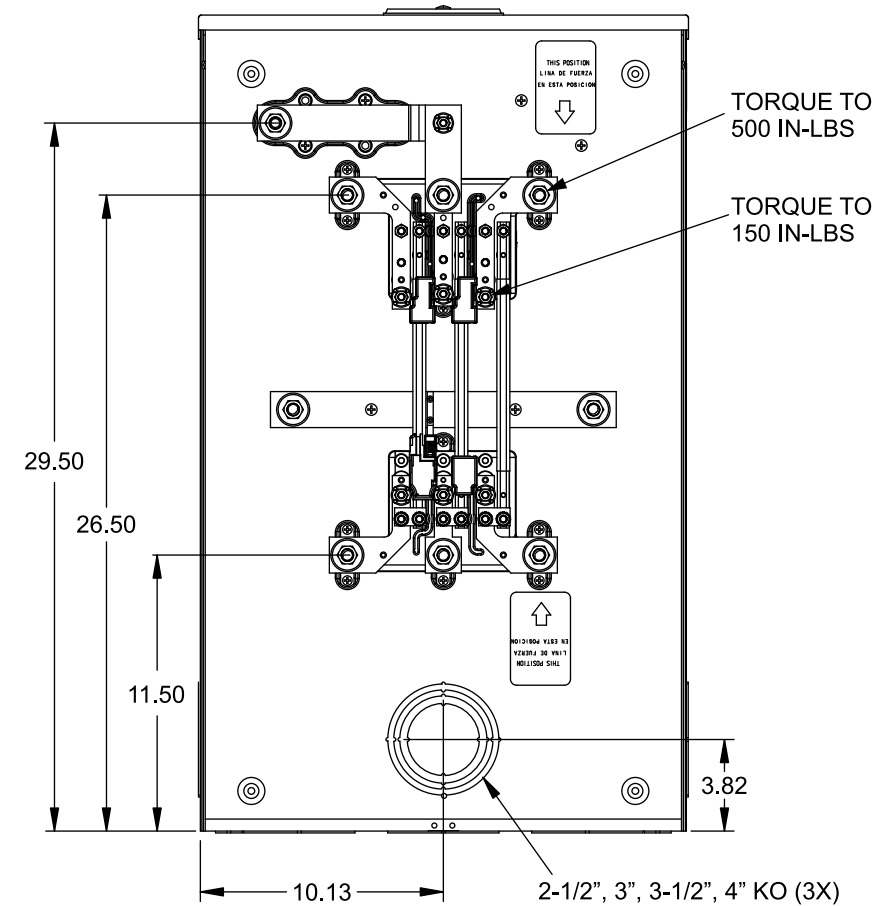

TYPE HD (LARGE) HUB OPENING  
COVER PLATE INSTALLED

VIEW SHOWN WITH COVER REMOVED

## Accessories

CONDUIT HUBS (HD Type)		CAT No.	DESCRIPTION
TRADE SIZE	CATALOG No.		
3 INCH	EC56856 or H56856-2	H69623	Bypass
3-1/2 INCH	EC56857 or H56857-2	H69685-1	Isolated Neutral Kit
4 INCH	EC56858 or H56858-2	H69546-1	Hex Magnet Socket Kit
		H69232-1	Insulated T-Handle Kit
		H65050	K-base Insulator Kit
		H63864	K-base Ground Kit
Hub Cover Plate	EC56933 or H56933S		

## Connectors, Wire Sizes and Torques

CONNECTOR	PART No.	HEX DRIVE	WIRE SIZE	TORQUE
LINE/LOAD	56476	1/2"	3/0 - 800 kcmil	500 IN.-LBS.
LINE/LOAD	56732	5/16"	(2)#4 - 350 kcmil	275 IN.-LBS.
NEUTRAL	56476	1/2"	3/0 - 800 kcmil	500 IN.-LBS.
NEUTRAL	56732	5/16"	(2)#4 - 350 kcmil	275 IN.-LBS.
GROUND	56734	5/16"	#6 - 250 kcmil	275 IN.-LBS.

© 2015 Copyright Siemens Industry, Inc.

**TALON**  
**Meter Socket**

Description: **400A Cont, 4 Terminal, K-7, 600V AC, Painted Steel Enclosure**

JEL 12/1/15 DO NOT SCALE DRAWING Dwg No: **9817-8041**