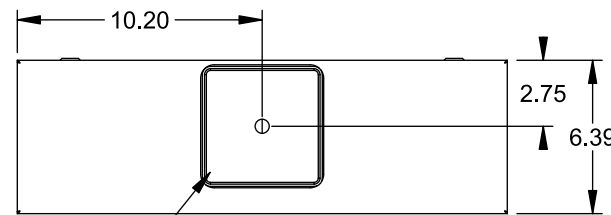

Catalog Number: 9817-8031

Features and Ratings

- Ringless Type Meter Socket
- 400A Continuous, 400A Max., 600V AC
- Outdoor Enclosure (NEMA Type 3R)
- Painted Steel Enclosure
- 3 Phase, Commercial/Industrial
- Meter Socket Type K-7
- For Overhead & Underground Service
- Large Hub Opening, HD Type Cover Plate Installed

TYPE HD (LARGE) HUB OPENING
COVER PLATE INSTALLED

VIEW SHOWN WITH COVER REMOVED

Accessories

CONDUIT HUBS (HD Type)	
TRADE SIZE	CATALOG No.
3 INCH	EC56856 or H56856-2
3-1/2 INCH	EC56857 or H56857-2
4 INCH	EC56858 or H56858-2
Hub Cover Plate	EC56933 or H56933S

CONNECTOR	PART No.	HEX DRIVE	WIRE SIZE	TORQUE
LINE	58852	1/2"	3/0 - 800 kcmil	500 IN-LBS.
LINE	58853	5/16"	(2)#6 - 350 kcmil	275 IN-LBS.
LOAD/NEUT	56476	1/2"	3/0 - 800 kcmil	500 IN-LBS.
LOAD/NEUT	56732	5/16"	(2)#4 - 350 kcmil	275 IN-LBS.
GROUND	56734	5/16"	#6 - 250 kcmil	275 IN-LBS.

© 2015 Copyright Siemens Industry, Inc.

TALON
Meter Socket

Description: **400A Cont, 4 Terminal, K-7,
600V AC, Painted Steel Enclosure**

JEL 12/1/15 | DO NOT SCALE DRAWING | Dwg No: **9817-8031**