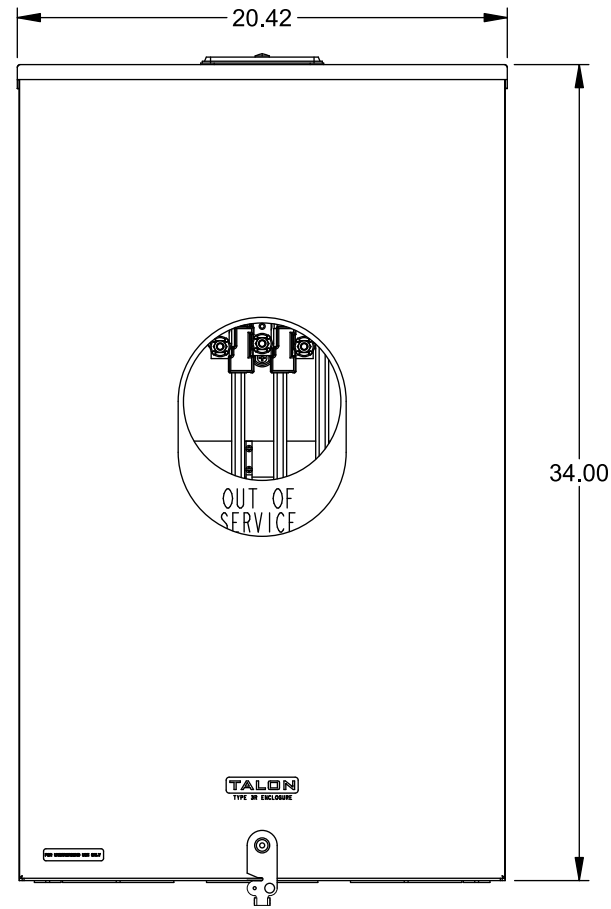

Catalog Number: 9817-8031

Features and Ratings

- Ringless Type Meter Socket
- 400A Continuous, 400A Max., 600V AC
- Outdoor Enclosure (NEMA Type 3R)
- Painted Steel Enclosure
- 3 Phase, Commercial/Industrial
- Meter Socket Type K-7
- For Overhead & Underground Service
- Large Hub Opening, HD Type Cover Plate Installed

TYPE HD (LARGE) HUB OPENING
COVER PLATE INSTALLED

VIEW SHOWN WITH COVER REMOVED

Accessories

CONDUIT HUBS (HD Type)	
TRADE SIZE	CATALOG No.
3 INCH	EC56856 or H56856-2
3-1/2 INCH	EC56857 or H56857-2
4 INCH	EC56858 or H56858-2
Hub Cover Plate	EC56933 or H56933S

CONNECTOR	PART No.	HEX DRIVE	WIRE SIZE	TORQUE
LINE	58852	1/2"	3/0 - 800 kcmil	500 IN-LBS.
LINE	58853	5/16"	(2)#6 - 350 kcmil	275 IN-LBS.
LOAD/NEUT	56476	1/2"	3/0 - 800 kcmil	500 IN-LBS.
LOAD/NEUT	56732	5/16"	(2)#4 - 350 kcmil	275 IN-LBS.
GROUND	56734	5/16"	#6 - 250 kcmil	275 IN-LBS.

© 2015 Copyright Siemens Industry, Inc.

TALON
Meter Socket

Description: **400A Cont, 4 Terminal, K-7,
600V AC, Painted Steel Enclosure**

JEL 12/1/15 | DO NOT SCALE DRAWING | Dwg No: **9817-8031**