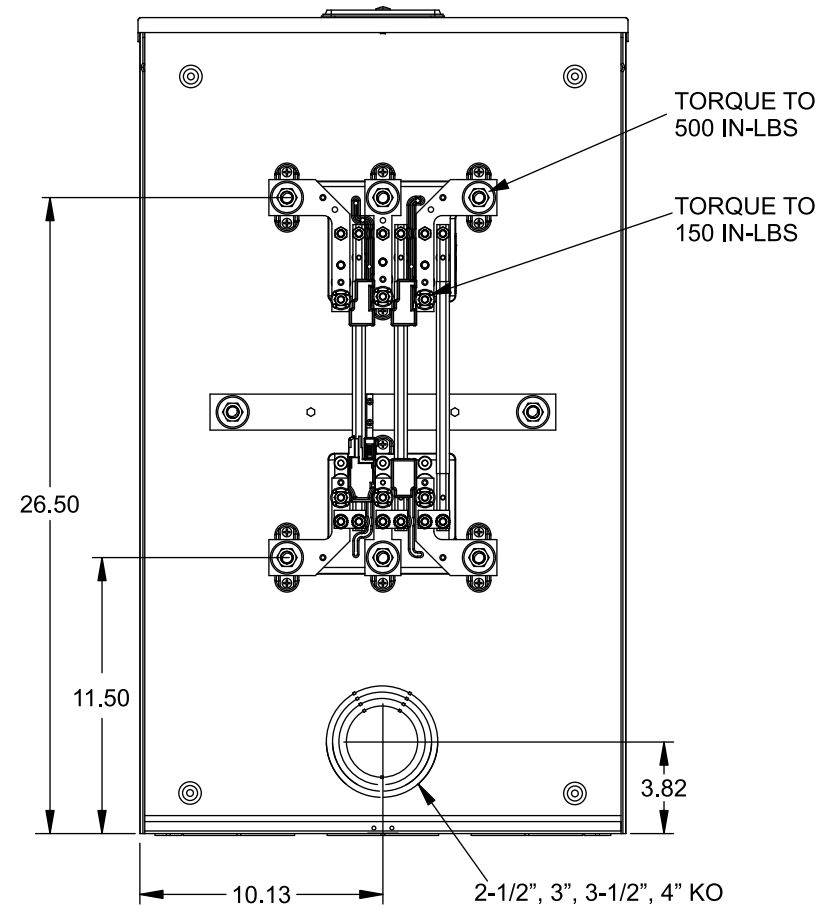

Catalog Number: 9817-8031

Features and Ratings

- Ringless Type Meter Socket
- 400A Continuous, 400A Max., 600V AC
- Outdoor Enclosure (NEMA Type 3R)
- Painted Steel Enclosure
- 3 Phase, Commercial/Industrial
- Meter Socket Type K-7
- For Overhead & Underground Service
- Large Hub Opening, HD Type Cover Plate Installed

TYPE HD (LARGE) HUB OPENING
COVER PLATE INSTALLED

VIEW SHOWN WITH COVER REMOVED

Accessories

CONDUIT HUBS (HD Type)	
TRADE SIZE	CATALOG No.
3 INCH	EC56856 or H56856-2
3-1/2 INCH	EC56857 or H56857-2
4 INCH	EC56858 or H56858-2
Hub Cover Plate	EC56933 or H56933S

CONNECTOR	PART No.	HEX DRIVE	WIRE SIZE	TORQUE
LINE	58852	1/2"	3/0 - 800 kcmil	500 IN-LBS.
LINE	58853	5/16"	(2)#6 - 350 kcmil	275 IN-LBS.
LOAD/NEUT	56476	1/2"	3/0 - 800 kcmil	500 IN-LBS.
LOAD/NEUT	56732	5/16"	(2)#4 - 350 kcmil	275 IN-LBS.
GROUND	56734	5/16"	#6 - 250 kcmil	275 IN-LBS.

© 2015 Copyright Siemens Industry, Inc.

TALON
Meter Socket

Description: **400A Cont, 4 Terminal, K-7,
600V AC, Painted Steel Enclosure**

JEL 12/1/15 | DO NOT SCALE DRAWING | Dwg No: **9817-8031**