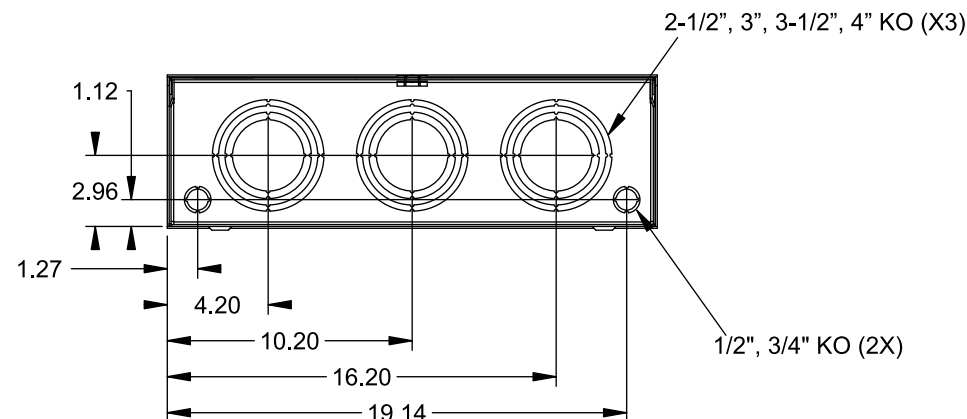

Catalog Number: 9817-8031

Features and Ratings

- Ringless Type Meter Socket
- 400A Continuous, 400A Max., 600V AC
- Outdoor Enclosure (NEMA Type 3R)
- Painted Steel Enclosure
- 3 Phase, Commercial/Industrial
- Meter Socket Type K-7
- For Overhead & Underground Service
- Large Hub Opening, HD Type Cover Plate Installed

TYPE HD (LARGE) HUB OPENING
COVER PLATE INSTALLED

VIEW SHOWN WITH COVER REMOVED

Accessories

CONDUIT HUBS (HD Type)	
TRADE SIZE	CATALOG No.
3 INCH	EC56856 or H56856-2
3-1/2 INCH	EC56857 or H56857-2
4 INCH	EC56858 or H56858-2
Hub Cover Plate	EC56933 or H56933S

CONNECTOR	PART No.	HEX DRIVE	WIRE SIZE	TORQUE
LINE	58852	1/2"	3/0 - 800 kcmil	500 IN-LBS.
LINE	58853	5/16"	(2)#6 - 350 kcmil	275 IN-LBS.
LOAD/NEUT	56476	1/2"	3/0 - 800 kcmil	500 IN-LBS.
LOAD/NEUT	56732	5/16"	(2)#4 - 350 kcmil	275 IN-LBS.
GROUND	56734	5/16"	#6 - 250 kcmil	275 IN-LBS.

© 2015 Copyright Siemens Industry, Inc.

TALON
Meter Socket

Description: **400A Cont, 4 Terminal, K-7,
600V AC, Painted Steel Enclosure**

JEL 12/1/15 | DO NOT SCALE DRAWING | Dwg No: **9817-8031**