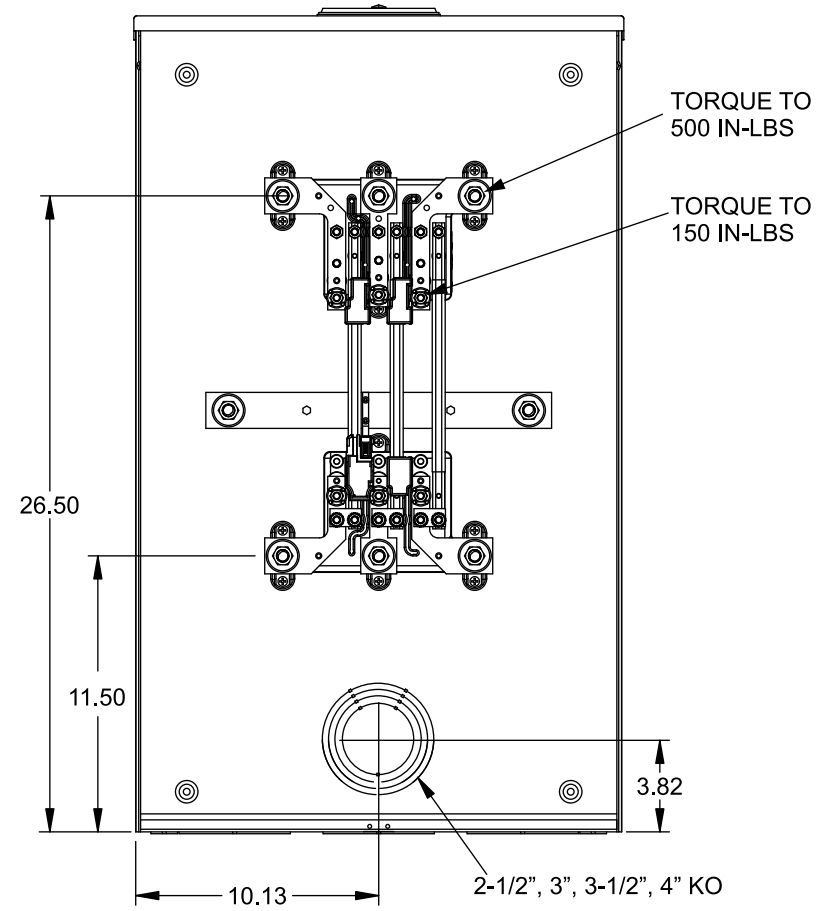

Catalog Number: 9817-8029

Features and Ratings

- Ringless Type Meter Socket
- 400A Continuous, 400A Max., 600V AC
- Outdoor Enclosure (NEMA Type 3R)
- Painted G90 Steel Enclosure
- 3 Phase, Commercial/Industrial Socket
- Meter Socket Type K-7
- For Overhead & Underground Service
- Large Hub Opening, HD Type Cover Plate Installed

TYPE HD (LARGE) HUB OPENING
COVER PLATE INSTALLED

VIEW SHOWN WITH COVER REMOVED

Accessories

CONDUIT HUBS (HD Type)		CAT No.	DESCRIPTION
TRADE SIZE	CATALOG No.		
3 INCH	EC56856 or H56856-2	H69623	Bypass
3-1/2 INCH	EC56857 or H56857-2	H69685-1	Isolated Neutral Kit
4 INCH	EC56858 or H56858-2	H69546-1	Hex Magnet Socket Kit
		H69232-1	Insulated T-Handle Kit
		H65050	K-base Insulator Kit
Hub Cover Plate	EC56933 or H56933S	H63864	K-base Ground Kit

Connectors, Wire Sizes and Torques

CONNECTOR	PART No.	HEX DRIVE	WIRE SIZE	TORQUE
LINE	58853	5/16"	(2)#6 - 350 kcmil	275 IN-LBS.
LOAD	56732	5/16"	(2)#4 - 350 kcmil	275 IN-LBS.
NEUTRAL	56732	5/16"	(2)#4 - 350 kcmil	275 IN-LBS.
GROUND	56734	5/16"	(2)#6 - 250 kcmil	275 IN-LBS.

© 2015 Copyright Siemens Industry, Inc.

TALON
Meter Socket

Description: **400A Cont, 4 Terminal, K-7,
600V AC, Painted Steel Enclosure**

JEL 12/1/15 DO NOT SCALE DRAWING Dwg No: **9817-8029**