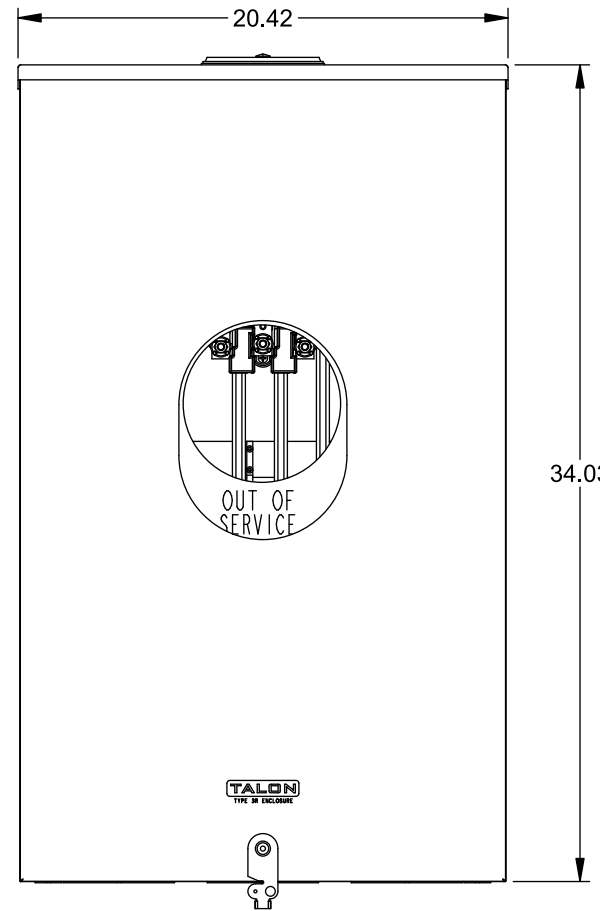

Catalog Number: 9817-8029

Features and Ratings

- Ringless Type Meter Socket
- 400A Continuous, 400A Max., 600V AC
- Outdoor Enclosure (NEMA Type 3R)
- Painted G90 Steel Enclosure
- 3 Phase, Commercial/Industrial Socket
- Meter Socket Type K-7
- For Overhead & Underground Service
- Large Hub Opening, HD Type Cover Plate Installed

TYPE HD (LARGE) HUB OPENING
COVER PLATE INSTALLED

VIEW SHOWN WITH COVER REMOVED

Accessories

CONDUIT HUBS (HD Type)		CAT No.	DESCRIPTION
TRADE SIZE	CATALOG No.		
3 INCH	EC56856 or H56856-2	H69623	Bypass
3-1/2 INCH	EC56857 or H56857-2	H69685-1	Isolated Neutral Kit
4 INCH	EC56858 or H56858-2	H69546-1	Hex Magnet Socket Kit
		H69232-1	Insulated T-Handle Kit
		H65050	K-base Insulator Kit
Hub Cover Plate	EC56933 or H56933S	H63864	K-base Ground Kit

Connectors, Wire Sizes and Torques

CONNECTOR	PART No.	HEX DRIVE	WIRE SIZE	TORQUE
LINE	58853	5/16"	(2)#6 - 350 kcmil	275 IN-LBS.
LOAD	56732	5/16"	(2)#4 - 350 kcmil	275 IN-LBS.
NEUTRAL	56732	5/16"	(2)#4 - 350 kcmil	275 IN-LBS.
GROUND	56734	5/16"	(2)#6 - 250 kcmil	275 IN-LBS.

© 2015 Copyright Siemens Industry, Inc.

TALON
Meter Socket

Description: **400A Cont, 4 Terminal, K-7,
600V AC, Painted Steel Enclosure**

JEL 12/1/15 DO NOT SCALE DRAWING Dwg No: **9817-8029**