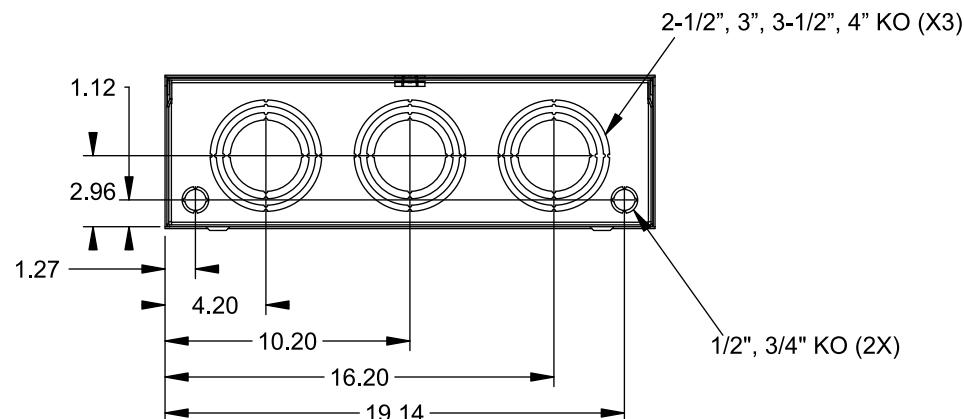

Catalog Number: 9817-8029

Features and Ratings

- Ringless Type Meter Socket
- 400A Continuous, 400A Max., 600V AC
- Outdoor Enclosure (NEMA Type 3R)
- Painted G90 Steel Enclosure
- 3 Phase, Commercial/Industrial Socket
- Meter Socket Type K-7
- For Overhead & Underground Service
- Large Hub Opening, HD Type Cover Plate Installed

TYPE HD (LARGE) HUB OPENING
COVER PLATE INSTALLED

VIEW SHOWN WITH COVER REMOVED

Accessories

CONDUIT HUBS (HD Type)		CAT No.	DESCRIPTION
TRADE SIZE	CATALOG No.		
3 INCH	EC56856 or H56856-2	H69623	Bypass
3-1/2 INCH	EC56857 or H56857-2	H69685-1	Isolated Neutral Kit
4 INCH	EC56858 or H56858-2	H69546-1	Hex Magnet Socket Kit
		H69232-1	Insulated T-Handle Kit
		H65050	K-base Insulator Kit
Hub Cover Plate	EC56933 or H56933S	H63864	K-base Ground Kit

Connectors, Wire Sizes and Torques

CONNECTOR	PART No.	HEX DRIVE	WIRE SIZE	TORQUE
LINE	58853	5/16"	(2)#6 - 350 kcmil	275 IN-LBS.
LOAD	56732	5/16"	(2)#4 - 350 kcmil	275 IN-LBS.
NEUTRAL	56732	5/16"	(2)#4 - 350 kcmil	275 IN-LBS.
GROUND	56734	5/16"	(2)#6 - 250 kcmil	275 IN-LBS.

© 2015 Copyright Siemens Industry, Inc.

TALON
Meter Socket

Description: **400A Cont, 4 Terminal, K-7,
600V AC, Painted Steel Enclosure**

JEL 12/1/15 DO NOT SCALE DRAWING Dwg No: **9817-8029**