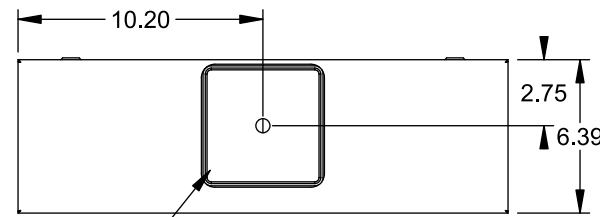

Catalog Number: 9817-8029

Features and Ratings

- Ringless Type Meter Socket
- 400A Continuous, 400A Max., 600V AC
- Outdoor Enclosure (NEMA Type 3R)
- Painted G90 Steel Enclosure
- 3 Phase, Commercial/Industrial Socket
- Meter Socket Type K-7
- For Overhead & Underground Service
- Large Hub Opening, HD Type Cover Plate Installed

TYPE HD (LARGE) HUB OPENING
COVER PLATE INSTALLED

VIEW SHOWN WITH COVER REMOVED

Accessories

CONDUIT HUBS (HD Type)		CAT No.	DESCRIPTION
TRADE SIZE	CATALOG No.		
3 INCH	EC56856 or H56856-2	H69623	Bypass
3-1/2 INCH	EC56857 or H56857-2	H69685-1	Isolated Neutral Kit
4 INCH	EC56858 or H56858-2	H69546-1	Hex Magnet Socket Kit
		H69232-1	Insulated T-Handle Kit
		H65050	K-base Insulator Kit
Hub Cover Plate	EC56933 or H56933S	H63864	K-base Ground Kit

Connectors, Wire Sizes and Torques

CONNECTOR	PART No.	HEX DRIVE	WIRE SIZE	TORQUE
LINE	58853	5/16"	(2)#6 - 350 kcmil	275 IN-LBS.
LOAD	56732	5/16"	(2)#4 - 350 kcmil	275 IN-LBS.
NEUTRAL	56732	5/16"	(2)#4 - 350 kcmil	275 IN-LBS.
GROUND	56734	5/16"	(2)#6 - 250 kcmil	275 IN-LBS.

© 2015 Copyright Siemens Industry, Inc.

TALON
Meter Socket

Description: **400A Cont, 4 Terminal, K-7,
600V AC, Painted Steel Enclosure**

JEL 12/1/15 DO NOT SCALE DRAWING Dwg No: **9817-8029**