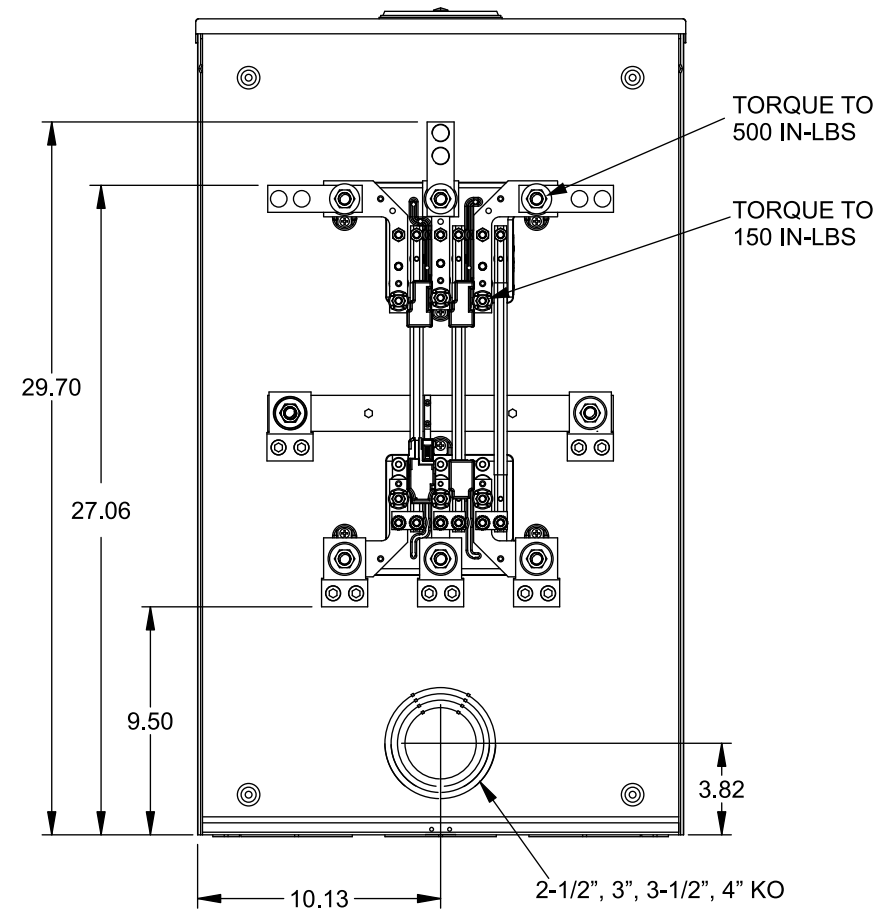

## Features and Ratings

- Ringless Type Meter Socket
- 400A Continuous, 400A Max., 600V AC
- Outdoor Enclosure (NEMA Type 3R)
- Painted G90 Steel Enclosure
- 3 Phase, Commercial/Industrial Socket
- Meter Socket Type K-7
- For Overhead & Underground Service
- Large Hub Opening, HD Type Cover Plate Installed

TYPE HD (LARGE) HUB OPENING  
COVER PLATE INSTALLED

VIEW SHOWN WITH COVER REMOVED

## Accessories

CONDUIT HUBS (HD Type)		CAT No.	DESCRIPTION
TRADE SIZE	CATALOG No.		
3 INCH	EC56856 or H56856-2	H69623	Bypass
3-1/2 INCH	EC56857 or H56857-2	H69685-1	Isolated Neutral Kit
4 INCH	EC56858 or H56858-2	H69546-1	Hex Magnet Socket Kit
		H69232-1	Insulated T-Handle Kit
		H65050	K-base Insulator Kit
Hub Cover Plate	EC56933 or H56933S	H63864	K-base Ground Kit

## Connectors, Wire Sizes and Torques

CONNECTOR	PART No.	HEX DRIVE	WIRE SIZE	TORQUE
LINE*	58853	5/16"	(2)#6 - 350 kcmil	275 IN-LBS.
LOAD*	56732	5/16"	(2)#4 - 350 kcmil	275 IN-LBS.
NEUTRAL*	56732	5/16"	(2)#4 - 350 kcmil	275 IN-LBS.
GROUND	56734	5/16"	(2)#6 - 250 kcmil	275 IN-LBS.