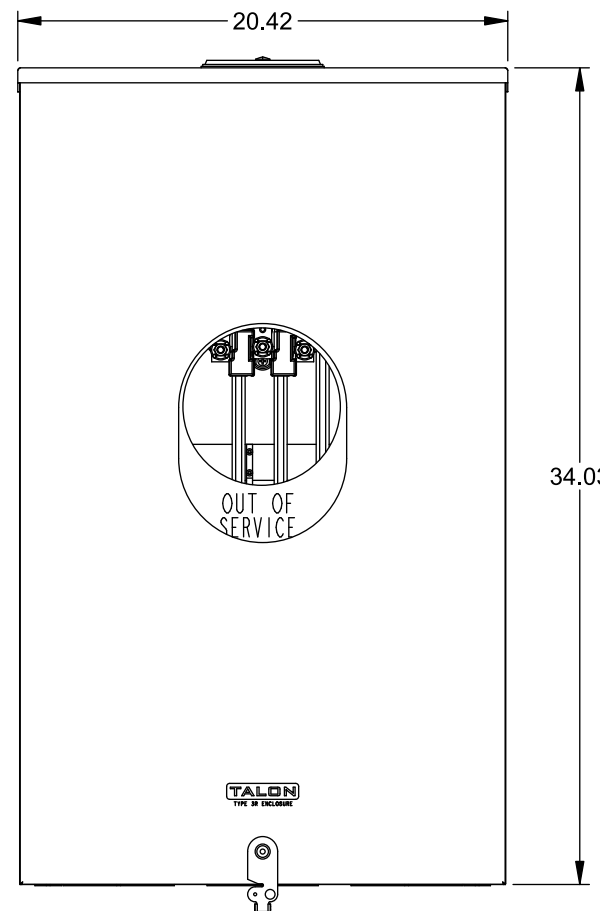

## Features and Ratings

- Ringless Type Meter Socket
- 400A Continuous, 400A Max., 600V AC
- Outdoor Enclosure (NEMA Type 3R)
- Painted G90 Steel Enclosure
- 3 Phase, Commercial/Industrial Socket
- Meter Socket Type K-7
- For Overhead & Underground Service
- Large Hub Opening, HD Type Cover Plate Installed

TYPE HD (LARGE) HUB OPENING  
COVER PLATE INSTALLED

VIEW SHOWN WITH COVER REMOVED

## Connectors, Wire Sizes and Torques

CONNECTOR	PART No.	HEX DRIVE	WIRE SIZE	TORQUE
LINE*	58853	5/16"	(2)#6 - 350 kcmil	275 IN-LBS.
LOAD*	56732	5/16"	(2)#4 - 350 kcmil	275 IN-LBS.
NEUTRAL*	56732	5/16"	(2)#4 - 350 kcmil	275 IN-LBS.
GROUND	56734	5/16"	(2)#6 - 250 kcmil	275 IN-LBS.

\*Factory Installed

© 2015 Copyright Siemens Industry, Inc.

**TALON**  
**Meter Socket**

Description: **400A Cont, 4 Terminal, K-7,  
600V AC, Painted Steel Enclosure**

JEL 12/1/15 DO NOT SCALE DRAWING Dwg No: **9817-8012**