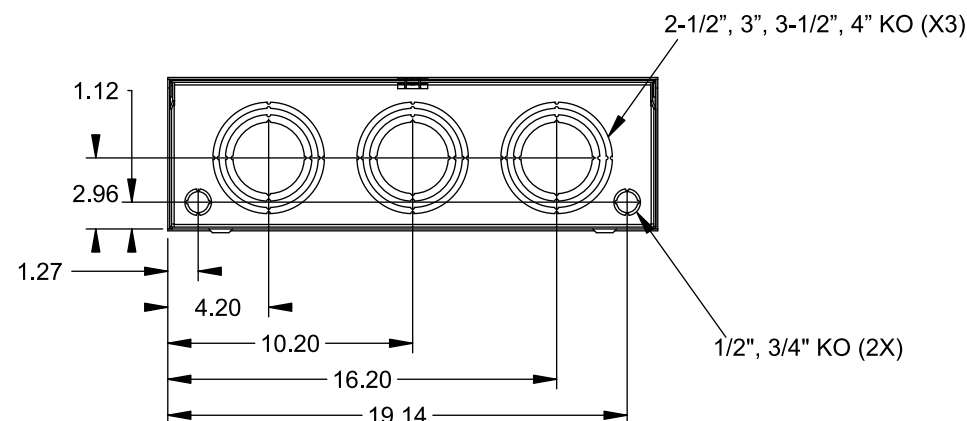

## Features and Ratings

- Ringless Type Meter Socket
- 400A Continuous, 400A Max., 600V AC
- Outdoor Enclosure (NEMA Type 3R)
- Painted G90 Steel Enclosure
- 3 Phase, Commercial/Industrial Socket
- Meter Socket Type K-7
- For Overhead & Underground Service
- Large Hub Opening, HD Type Cover Plate Installed

TYPE HD (LARGE) HUB OPENING  
COVER PLATE INSTALLED

VIEW SHOWN WITH COVER REMOVED

## Connectors, Wire Sizes and Torques

CONNECTOR	PART No.	HEX DRIVE	WIRE SIZE	TORQUE
LINE*	58853	5/16"	(2)#6 - 350 kcmil	275 IN-LBS.
LOAD*	56732	5/16"	(2)#4 - 350 kcmil	275 IN-LBS.
NEUTRAL*	56732	5/16"	(2)#4 - 350 kcmil	275 IN-LBS.
GROUND	56734	5/16"	(2)#6 - 250 kcmil	275 IN-LBS.