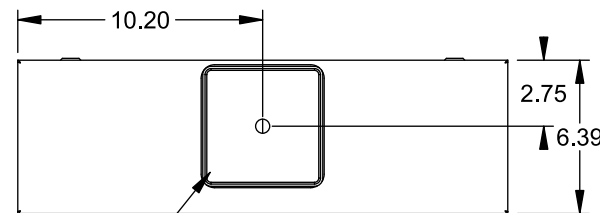

## Features and Ratings

- Ringless Type Meter Socket
- 400A Continuous, 400A Max., 600V AC
- Outdoor Enclosure (NEMA Type 3R)
- Painted G90 Steel Enclosure
- 3 Phase, Commercial/Industrial Socket
- Meter Socket Type K-7
- For Overhead & Underground Service
- Large Hub Opening, HD Type Cover Plate Installed

## Connectors, Wire Sizes and Torques

CONNECTOR	PART No.	HEX DRIVE	WIRE SIZE	TORQUE
LINE*	58853	5/16"	(2)#6 - 350 kcmil	275 IN-LBS.
LOAD*	56732	5/16"	(2)#4 - 350 kcmil	275 IN-LBS.
NEUTRAL*	56732	5/16"	(2)#4 - 350 kcmil	275 IN-LBS.
GROUND	56734	5/16"	(2)#6 - 250 kcmil	275 IN-LBS.