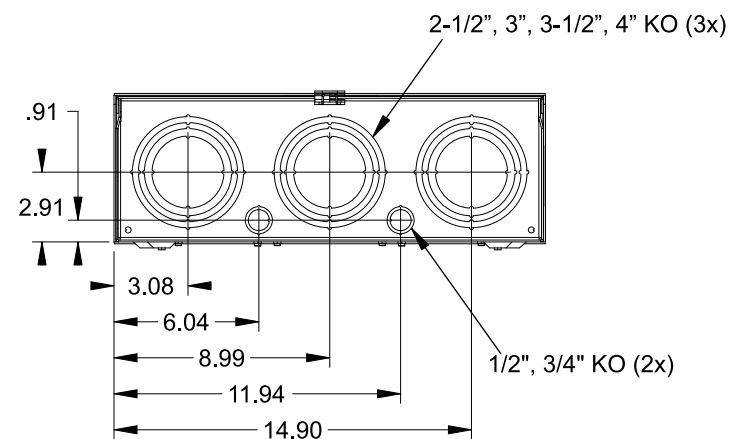

Catalog Number: 9810-9550

Features and Ratings

- Ringless Type Meter Socket
- 480A Continuous, 600A Max., 300V AC
- Outdoor Enclosure (NEMA Type 3R)
- Painted G90 Steel Enclosure
- 1 Phase, 3-Wire
- Meter Socket Type K-4UT
- For Overhead & Underground Service
- HD Type Hub Openings, 2 Cover Plates Installed

(2) TYPE HD (LARGE) HUB OPENING COVER PLATES INSTALLED

Accessories

CONDUIT HUBS (HD Type)	
TRADE SIZE	CATALOG No.
3 INCH	EC56856 or H56856-2
3-1/2 INCH	EC56857 or H56857-2
4 INCH	EC56858 or H56858-2
Hub Cover Plate	EC56933 or H56933S

K4 Lexan Shield **K4 Manual Bypass**
 Cat No: 5007400-K Cat No: H56495

Blank Sliding Cover
 Steel - Cat. No: HA-300529-3
 Aluminum - Cat. No: HA-300529-4

Connectors, Wire Sizes and Torques

CONNECTOR	PART No.	WIRE SIZE	HEX DRIVE	TORQUE
LINE	56427	(2) #6 - 350 kcmil	5/16"	275 IN-LBS.
LOAD	56425	(2) #6 - 350 kcmil	5/16"	275 IN-LBS.
NEUTRAL	56426	(4) #6 - 350 kcmil	5/16"	275 IN-LBS.
GROUND	56734	#6 - 250 kcmil	5/16"	275 IN-LBS.

VIEW SHOWN WITH COVER REMOVED

© 2016 Copyright Siemens Industry, Inc.

TALON

Meter Socket

Description: **480A Cont, 4 Terminal, K-4UT, 600V AC, Painted Steel Enclosure**

JEL 3/18/16 | DO NOT SCALE DRAWING | Dwg No: **9810-9550**