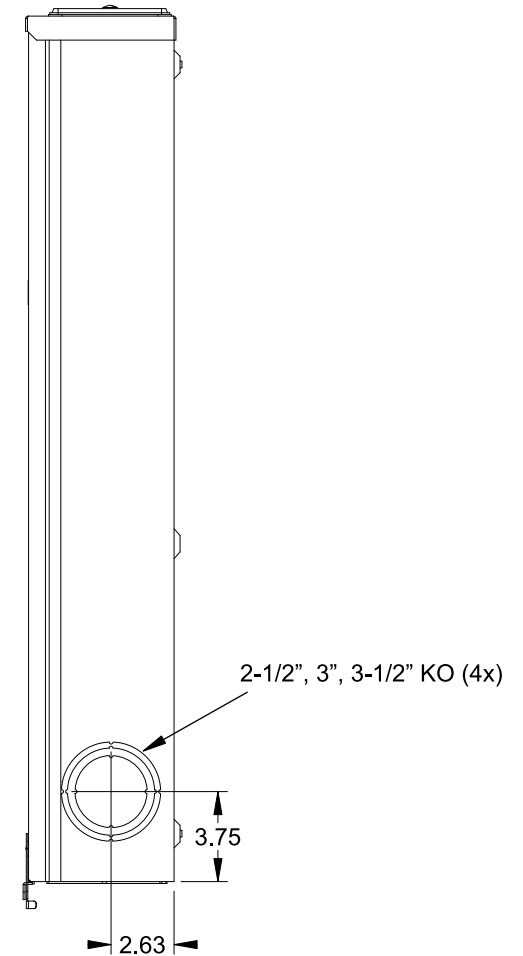

Catalog Number: 9810-9550

Features and Ratings

- Ringless Type Meter Socket
- 480A Continuous, 600A Max., 300V AC
- Outdoor Enclosure (NEMA Type 3R)
- Painted G90 Steel Enclosure
- 1 Phase, 3-Wire
- Meter Socket Type K-4UT
- For Overhead & Underground Service
- HD Type Hub Openings, 2 Cover Plates Installed

(2) TYPE HD (LARGE) HUB OPENING COVER PLATES INSTALLED

Accessories

CONDUIT HUBS (HD Type)	
TRADE SIZE	CATALOG No.
3 INCH	EC56856 or H56856-2
3-1/2 INCH	EC56857 or H56857-2
4 INCH	EC56858 or H56858-2
Hub Cover Plate	EC56933 or H56933S

K4 Lexan Shield **K4 Manual Bypass**
 Cat No: 5007400-K Cat No: H56495

Blank Sliding Cover
 Steel - Cat. No: HA-300529-3
 Aluminum - Cat. No: HA-300529-4

Connectors, Wire Sizes and Torques

CONNECTOR	PART No.	WIRE SIZE	HEX DRIVE	TORQUE
LINE	56427	(2) #6 - 350 kcmil	5/16"	275 IN-LBS.
LOAD	56425	(2) #6 - 350 kcmil	5/16"	275 IN-LBS.
NEUTRAL	56426	(4) #6 - 350 kcmil	5/16"	275 IN-LBS.
GROUND	56734	#6 - 250 kcmil	5/16"	275 IN-LBS.

VIEW SHOWN WITH COVER REMOVED

© 2016 Copyright Siemens Industry, Inc.

TALON

Meter Socket

Description: **480A Cont, 4 Terminal, K-4UT, 600V AC, Painted Steel Enclosure**

JEL 3/18/16 | DO NOT SCALE DRAWING | Dwg No: **9810-9550**