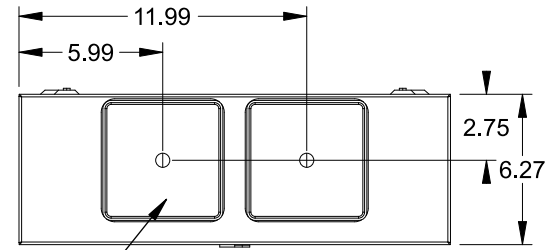

Catalog Number: 9810-9550

Features and Ratings

- Ringless Type Meter Socket
- 480A Continuous, 600A Max., 300V AC
- Outdoor Enclosure (NEMA Type 3R)
- Painted G90 Steel Enclosure
- 1 Phase, 3-Wire
- Meter Socket Type K-4UT
- For Overhead & Underground Service
- HD Type Hub Openings, 2 Cover Plates Installed

(2) TYPE HD (LARGE) HUB OPENING COVER PLATES INSTALLED

Accessories

CONDUIT HUBS (HD Type)	
TRADE SIZE	CATALOG No.
3 INCH	EC56856 or H56856-2
3-1/2 INCH	EC56857 or H56857-2
4 INCH	EC56858 or H56858-2
Hub Cover Plate	EC56933 or H56933S

K4 Lexan Shield **K4 Manual Bypass**
 Cat No: 5007400-K Cat No: H56495

Blank Sliding Cover
 Steel - Cat. No: HA-300529-3
 Aluminum - Cat. No: HA-300529-4

Connectors, Wire Sizes and Torques

CONNECTOR	PART No.	WIRE SIZE	HEX DRIVE	TORQUE
LINE	56427	(2) #6 - 350 kcmil	5/16"	275 IN-LBS.
LOAD	56425	(2) #6 - 350 kcmil	5/16"	275 IN-LBS.
NEUTRAL	56426	(4) #6 - 350 kcmil	5/16"	275 IN-LBS.
GROUND	56734	#6 - 250 kcmil	5/16"	275 IN-LBS.

VIEW SHOWN WITH COVER REMOVED

© 2016 Copyright Siemens Industry, Inc.

TALON

Meter Socket

Description: **480A Cont, 4 Terminal, K-4UT, 600V AC, Painted Steel Enclosure**

JEL 3/18/16 | DO NOT SCALE DRAWING | Dwg No: **9810-9550**