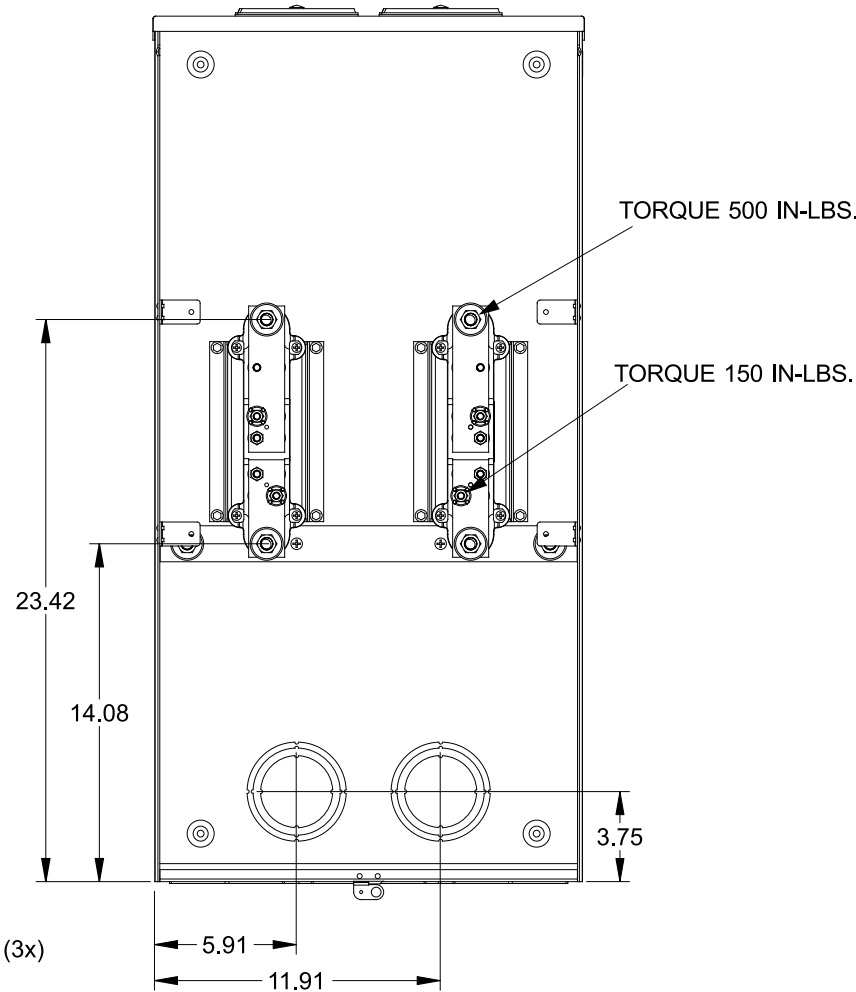

Catalog Number: 9810-9550

Features and Ratings

- Ringless Type Meter Socket
- 480A Continuous, 600A Max., 300V AC
- Outdoor Enclosure (NEMA Type 3R)
- Painted G90 Steel Enclosure
- 1 Phase, 3-Wire
- Meter Socket Type K-4UT
- For Overhead & Underground Service
- HD Type Hub Openings, 2 Cover Plates Installed

(2) TYPE HD (LARGE) HUB OPENING COVER PLATES INSTALLED

Accessories

CONDUIT HUBS (HD Type)	
TRADE SIZE	CATALOG No.
3 INCH	EC56856 or H56856-2
3-1/2 INCH	EC56857 or H56857-2
4 INCH	EC56858 or H56858-2
Hub Cover Plate	EC56933 or H56933S

K4 Lexan Shield **K4 Manual Bypass**
 Cat No: 5007400-K Cat No: H56495

Blank Sliding Cover
 Steel - Cat. No: HA-300529-3
 Aluminum - Cat. No: HA-300529-4

Connectors, Wire Sizes and Torques

CONNECTOR	PART No.	WIRE SIZE	HEX DRIVE	TORQUE
LINE	56427	(2) #6 - 350 kcmil	5/16"	275 IN-LBS.
LOAD	56425	(2) #6 - 350 kcmil	5/16"	275 IN-LBS.
NEUTRAL	56426	(4) #6 - 350 kcmil	5/16"	275 IN-LBS.
GROUND	56734	#6 - 250 kcmil	5/16"	275 IN-LBS.

VIEW SHOWN WITH COVER REMOVED

© 2016 Copyright Siemens Industry, Inc.

TALON

Meter Socket

Description: **480A Cont, 4 Terminal, K-4UT, 600V AC, Painted Steel Enclosure**

JEL 3/18/16 | DO NOT SCALE DRAWING | Dwg No: **9810-9550**