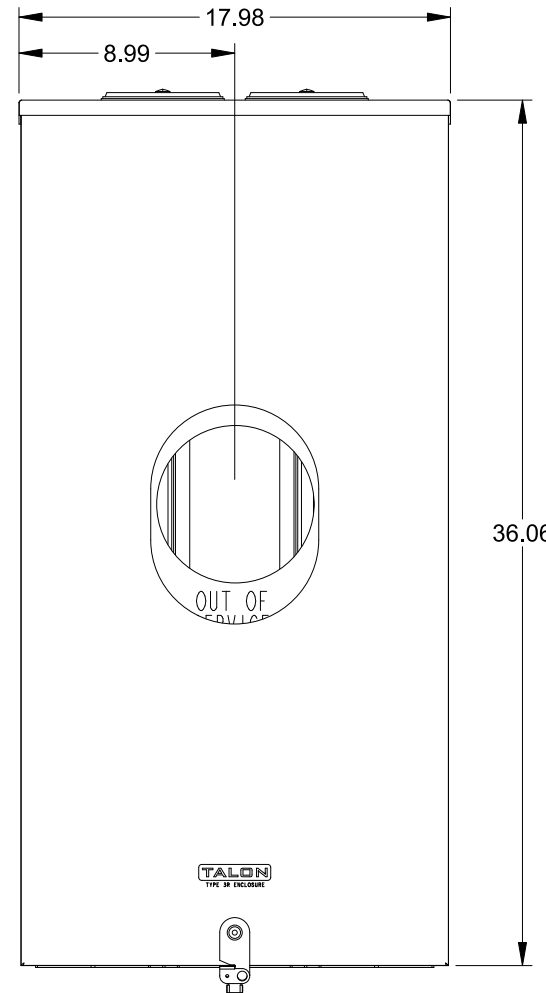

Catalog Number: 9810-9550

Features and Ratings

- Ringless Type Meter Socket
- 480A Continuous, 600A Max., 300V AC
- Outdoor Enclosure (NEMA Type 3R)
- Painted G90 Steel Enclosure
- 1 Phase, 3-Wire
- Meter Socket Type K-4UT
- For Overhead & Underground Service
- HD Type Hub Openings, 2 Cover Plates Installed

(2) TYPE HD (LARGE) HUB OPENING COVER PLATES INSTALLED

Accessories

CONDUIT HUBS (HD Type)	
TRADE SIZE	CATALOG No.
3 INCH	EC56856 or H56856-2
3-1/2 INCH	EC56857 or H56857-2
4 INCH	EC56858 or H56858-2
Hub Cover Plate	EC56933 or H56933S

K4 Lexan Shield **K4 Manual Bypass**
 Cat No: 5007400-K Cat No: H56495

Blank Sliding Cover
 Steel - Cat. No: HA-300529-3
 Aluminum - Cat. No: HA-300529-4

Connectors, Wire Sizes and Torques

CONNECTOR	PART No.	WIRE SIZE	HEX DRIVE	TORQUE
LINE	56427	(2) #6 - 350 kcmil	5/16"	275 IN-LBS.
LOAD	56425	(2) #6 - 350 kcmil	5/16"	275 IN-LBS.
NEUTRAL	56426	(4) #6 - 350 kcmil	5/16"	275 IN-LBS.
GROUND	56734	#6 - 250 kcmil	5/16"	275 IN-LBS.

VIEW SHOWN WITH COVER REMOVED

© 2016 Copyright Siemens Industry, Inc.

TALON

Meter Socket

Description: **480A Cont, 4 Terminal, K-4UT, 600V AC, Painted Steel Enclosure**

JEL 3/18/16 | DO NOT SCALE DRAWING | Dwg No: **9810-9550**