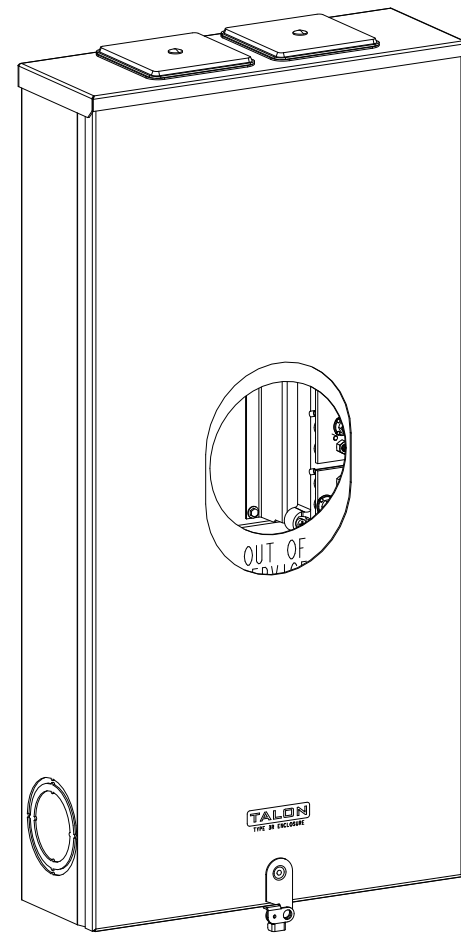

Catalog Number: 9810-9550

Features and Ratings

- Ringless Type Meter Socket
- 480A Continuous, 600A Max., 300V AC
- Outdoor Enclosure (NEMA Type 3R)
- Painted G90 Steel Enclosure
- 1 Phase, 3-Wire
- Meter Socket Type K-4UT
- For Overhead & Underground Service
- HD Type Hub Openings, 2 Cover Plates Installed

(2) TYPE HD (LARGE) HUB OPENING COVER PLATES INSTALLED

Accessories

CONDUIT HUBS (HD Type)	
TRADE SIZE	CATALOG No.
3 INCH	EC56856 or H56856-2
3-1/2 INCH	EC56857 or H56857-2
4 INCH	EC56858 or H56858-2
Hub Cover Plate	EC56933 or H56933S

K4 Lexan Shield **K4 Manual Bypass**
 Cat No: 5007400-K Cat No: H56495

Blank Sliding Cover
 Steel - Cat. No: HA-300529-3
 Aluminum - Cat. No: HA-300529-4

Connectors, Wire Sizes and Torques

CONNECTOR	PART No.	WIRE SIZE	HEX DRIVE	TORQUE
LINE	56427	(2) #6 - 350 kcmil	5/16"	275 IN-LBS.
LOAD	56425	(2) #6 - 350 kcmil	5/16"	275 IN-LBS.
NEUTRAL	56426	(4) #6 - 350 kcmil	5/16"	275 IN-LBS.
GROUND	56734	#6 - 250 kcmil	5/16"	275 IN-LBS.

VIEW SHOWN WITH COVER REMOVED

© 2016 Copyright Siemens Industry, Inc.

TALON

Meter Socket

Description: **480A Cont, 4 Terminal, K-4UT, 600V AC, Painted Steel Enclosure**

JEL 3/18/16 | DO NOT SCALE DRAWING | Dwg No: **9810-9550**