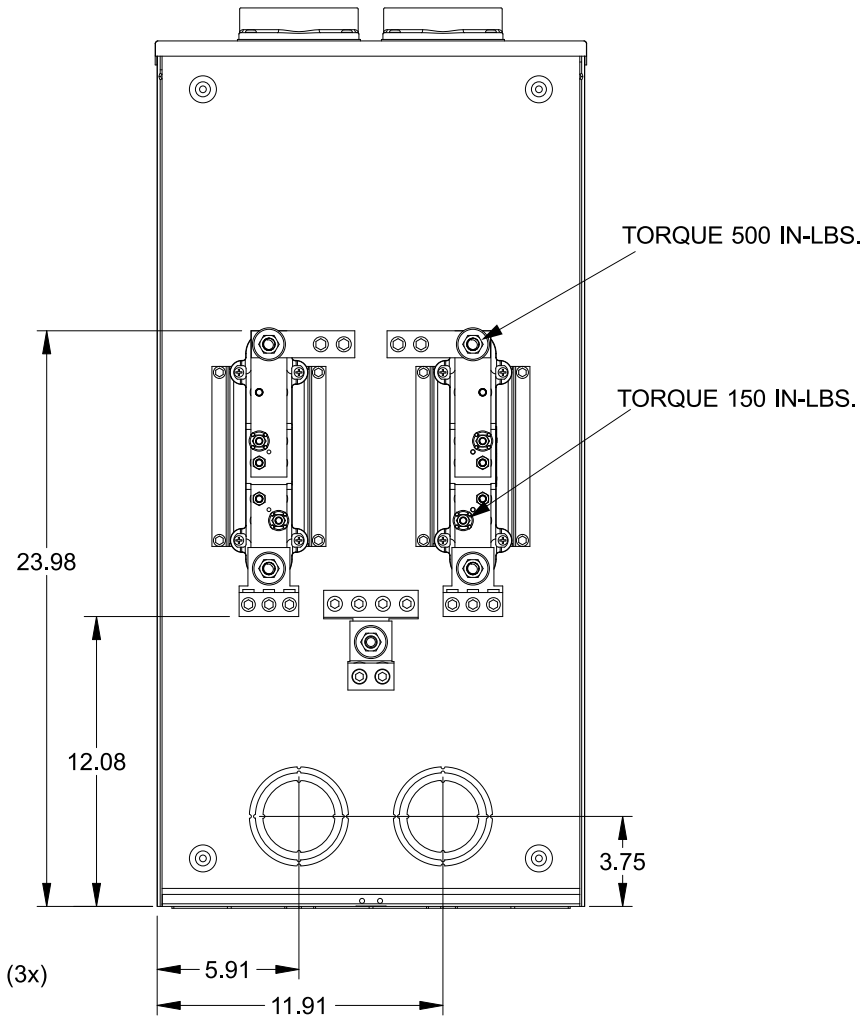

Catalog Number: 9810-9548

Features and Ratings

- Ringless Type Meter Socket
- 480A Continuous, 600A Max., 300V AC
- Outdoor Enclosure (NEMA Type 3R)
- Painted G90 Steel Enclosure
- 1 Phase, 3-Wire
- Meter Socket Type K-4UT
- For Overhead & Underground Service
- (2) 4" HD Type Hubs Installed

(2) TYPE HD 4" HUBS INSTALLED

Accessories

CONDUIT HUBS (HD Type)	
TRADE SIZE	CATALOG No.
3 INCH	EC56856 or H56856-2
3-1/2 INCH	EC56857 or H56857-2
4 INCH	EC56858 or H56858-2
Hub Cover Plate	EC56933 or H56933S

K4 Lexan Shield **K4 Manual Bypass**
 Cat No: 5007400-K Cat No: H56495

Blank Sliding Cover
 Steel - Cat. No: HA-300529-3
 Aluminum - Cat. No: HA-300529-4

Connectors, Wire Sizes and Torques

CONNECTOR	PART No.	WIRE SIZE	HEX DRIVE	TORQUE
LINE	56427	(2) #6 - 350 kcmil	5/16"	275 IN-LBS.
LOAD	56425	(2) #6 - 350 kcmil	5/16"	275 IN-LBS.
NEUTRAL	56426	(4) #6 - 350 kcmil	5/16"	275 IN-LBS.
GROUND	56734	#6 - 250 kcmil	5/16"	275 IN-LBS.

VIEW SHOWN WITH COVER REMOVED

© 2016 Copyright Siemens Industry, Inc.

TALON
Meter Socket

Description: **480A Cont, 4 Terminal, K-4UT, 300V AC, Painted Steel Enclosure**

JEL 3/18/16 | DO NOT SCALE DRAWING | Dwg No: **9810-9548**