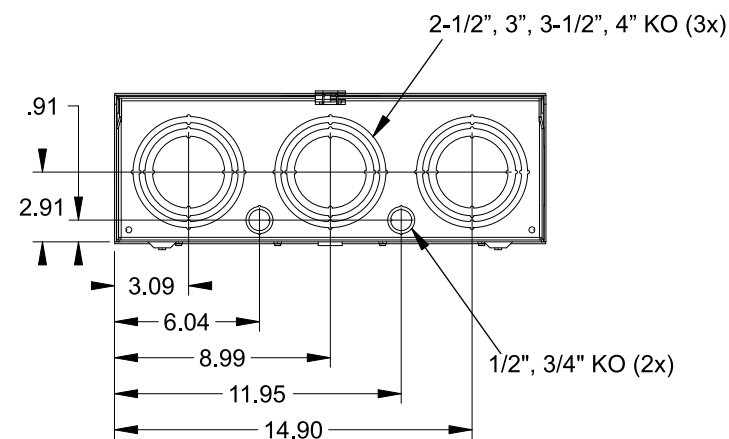

Catalog Number: 9810-9548

Features and Ratings

- Ringless Type Meter Socket
- 480A Continuous, 600A Max., 300V AC
- Outdoor Enclosure (NEMA Type 3R)
- Painted G90 Steel Enclosure
- 1 Phase, 3-Wire
- Meter Socket Type K-4UT
- For Overhead & Underground Service
- (2) 4" HD Type Hubs Installed

(2) TYPE HD 4" HUBS INSTALLED

Accessories

CONDUIT HUBS (HD Type)	
TRADE SIZE	CATALOG No.
3 INCH	EC56856 or H56856-2
3-1/2 INCH	EC56857 or H56857-2
4 INCH	EC56858 or H56858-2
Hub Cover Plate	EC56933 or H56933S

K4 Lexan Shield **K4 Manual Bypass**
 Cat No: 5007400-K Cat No: H56495

Blank Sliding Cover
 Steel - Cat. No: HA-300529-3
 Aluminum - Cat. No: HA-300529-4

Connectors, Wire Sizes and Torques

CONNECTOR	PART No.	WIRE SIZE	HEX DRIVE	TORQUE
LINE	56427	(2) #6 - 350 kcmil	5/16"	275 IN-LBS.
LOAD	56425	(2) #6 - 350 kcmil	5/16"	275 IN-LBS.
NEUTRAL	56426	(4) #6 - 350 kcmil	5/16"	275 IN-LBS.
GROUND	56734	#6 - 250 kcmil	5/16"	275 IN-LBS.

VIEW SHOWN WITH COVER REMOVED

© 2016 Copyright Siemens Industry, Inc.

TALON
Meter Socket

Description: **480A Cont, 4 Terminal, K-4UT, 300V AC, Painted Steel Enclosure**

JEL 3/18/16 | DO NOT SCALE DRAWING | Dwg No: **9810-9548**