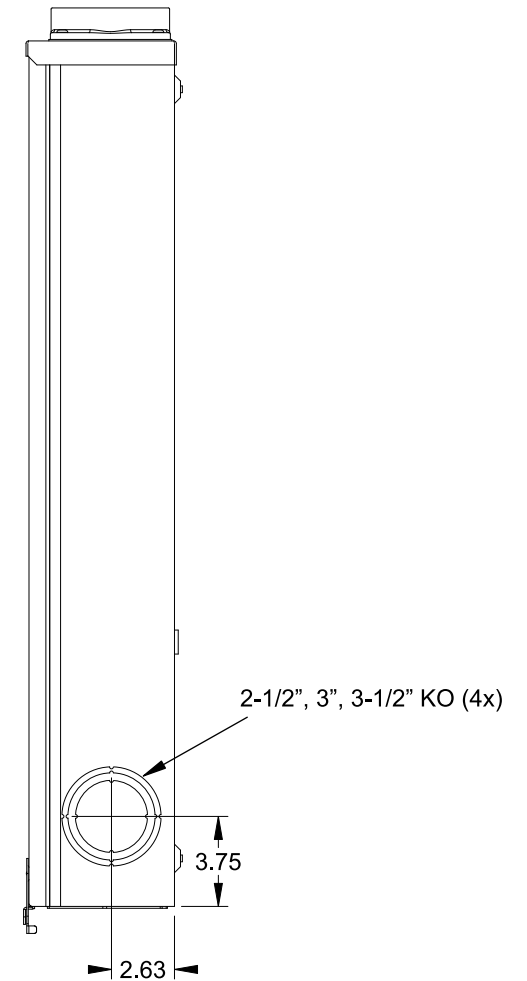

Catalog Number: 9810-9548

Features and Ratings

- Ringless Type Meter Socket
- 480A Continuous, 600A Max., 300V AC
- Outdoor Enclosure (NEMA Type 3R)
- Painted G90 Steel Enclosure
- 1 Phase, 3-Wire
- Meter Socket Type K-4UT
- For Overhead & Underground Service
- (2) 4" HD Type Hubs Installed

(2) TYPE HD 4" HUBS INSTALLED

Accessories

CONDUIT HUBS (HD Type)	
TRADE SIZE	CATALOG No.
3 INCH	EC56856 or H56856-2
3-1/2 INCH	EC56857 or H56857-2
4 INCH	EC56858 or H56858-2
Hub Cover Plate	EC56933 or H56933S

K4 Lexan Shield **K4 Manual Bypass**
 Cat No: 5007400-K Cat No: H56495

Blank Sliding Cover
 Steel - Cat. No: HA-300529-3
 Aluminum - Cat. No: HA-300529-4

Connectors, Wire Sizes and Torques

CONNECTOR	PART No.	WIRE SIZE	HEX DRIVE	TORQUE
LINE	56427	(2) #6 - 350 kcmil	5/16"	275 IN-LBS.
LOAD	56425	(2) #6 - 350 kcmil	5/16"	275 IN-LBS.
NEUTRAL	56426	(4) #6 - 350 kcmil	5/16"	275 IN-LBS.
GROUND	56734	#6 - 250 kcmil	5/16"	275 IN-LBS.

VIEW SHOWN WITH COVER REMOVED

© 2016 Copyright Siemens Industry, Inc.

TALON
Meter Socket

Description: **480A Cont, 4 Terminal, K-4UT, 300V AC, Painted Steel Enclosure**

JEL 3/18/16 | DO NOT SCALE DRAWING | Dwg No: **9810-9548**