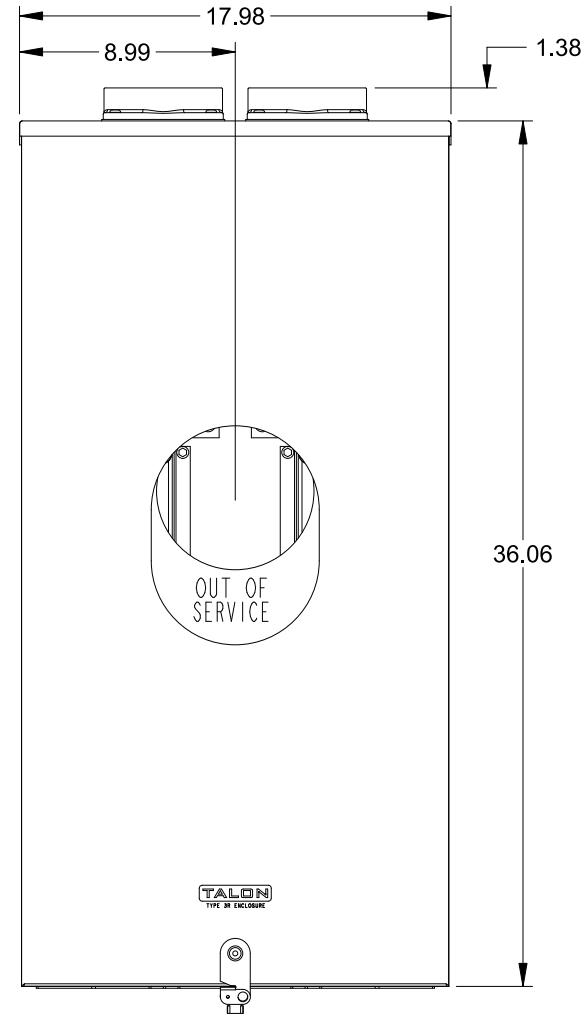

Catalog Number: 9810-9548

Features and Ratings

- Ringless Type Meter Socket
- 480A Continuous, 600A Max., 300V AC
- Outdoor Enclosure (NEMA Type 3R)
- Painted G90 Steel Enclosure
- 1 Phase, 3-Wire
- Meter Socket Type K-4UT
- For Overhead & Underground Service
- (2) 4" HD Type Hubs Installed

(2) TYPE HD 4" HUBS INSTALLED

Accessories

CONDUIT HUBS (HD Type)	
TRADE SIZE	CATALOG No.
3 INCH	EC56856 or H56856-2
3-1/2 INCH	EC56857 or H56857-2
4 INCH	EC56858 or H56858-2
Hub Cover Plate	EC56933 or H56933S

K4 Lexan Shield **K4 Manual Bypass**
 Cat No: 5007400-K Cat No: H56495

Blank Sliding Cover
 Steel - Cat. No: HA-300529-3
 Aluminum - Cat. No: HA-300529-4

Connectors, Wire Sizes and Torques

CONNECTOR	PART No.	WIRE SIZE	HEX DRIVE	TORQUE
LINE	56427	(2) #6 - 350 kcmil	5/16"	275 IN-LBS.
LOAD	56425	(2) #6 - 350 kcmil	5/16"	275 IN-LBS.
NEUTRAL	56426	(4) #6 - 350 kcmil	5/16"	275 IN-LBS.
GROUND	56734	#6 - 250 kcmil	5/16"	275 IN-LBS.

VIEW SHOWN WITH COVER REMOVED

© 2016 Copyright Siemens Industry, Inc.

TALON
Meter Socket

Description: **480A Cont, 4 Terminal, K-4UT, 300V AC, Painted Steel Enclosure**

JEL 3/18/16 | DO NOT SCALE DRAWING | Dwg No: **9810-9548**