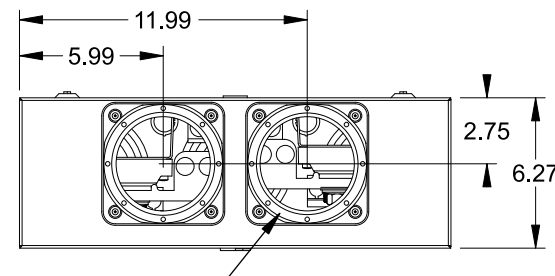

Catalog Number: 9810-9548

Features and Ratings

- Ringless Type Meter Socket
- 480A Continuous, 600A Max., 300V AC
- Outdoor Enclosure (NEMA Type 3R)
- Painted G90 Steel Enclosure
- 1 Phase, 3-Wire
- Meter Socket Type K-4UT
- For Overhead & Underground Service
- (2) 4" HD Type Hubs Installed

(2) TYPE HD 4" HUBS INSTALLED

Accessories

CONDUIT HUBS (HD Type)	
TRADE SIZE	CATALOG No.
3 INCH	EC56856 or H56856-2
3-1/2 INCH	EC56857 or H56857-2
4 INCH	EC56858 or H56858-2
Hub Cover Plate	EC56933 or H56933S

K4 Lexan Shield **K4 Manual Bypass**
 Cat No: 5007400-K Cat No: H56495

Blank Sliding Cover
 Steel - Cat. No: HA-300529-3
 Aluminum - Cat. No: HA-300529-4

Connectors, Wire Sizes and Torques

CONNECTOR	PART No.	WIRE SIZE	HEX DRIVE	TORQUE
LINE	56427	(2) #6 - 350 kcmil	5/16"	275 IN-LBS.
LOAD	56425	(2) #6 - 350 kcmil	5/16"	275 IN-LBS.
NEUTRAL	56426	(4) #6 - 350 kcmil	5/16"	275 IN-LBS.
GROUND	56734	#6 - 250 kcmil	5/16"	275 IN-LBS.

VIEW SHOWN WITH COVER REMOVED

© 2016 Copyright Siemens Industry, Inc.

TALON
Meter Socket

Description: **480A Cont, 4 Terminal, K-4UT, 300V AC, Painted Steel Enclosure**

JEL 3/18/16 | DO NOT SCALE DRAWING | Dwg No: **9810-9548**