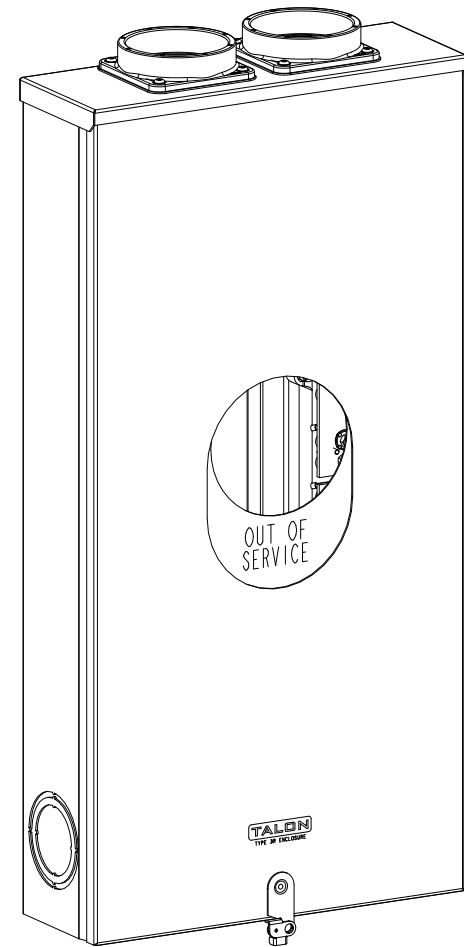

Catalog Number: 9810-9548

Features and Ratings

- Ringless Type Meter Socket
- 480A Continuous, 600A Max., 300V AC
- Outdoor Enclosure (NEMA Type 3R)
- Painted G90 Steel Enclosure
- 1 Phase, 3-Wire
- Meter Socket Type K-4UT
- For Overhead & Underground Service
- (2) 4" HD Type Hubs Installed

(2) TYPE HD 4" HUBS INSTALLED

Accessories

CONDUIT HUBS (HD Type)	
TRADE SIZE	CATALOG No.
3 INCH	EC56856 or H56856-2
3-1/2 INCH	EC56857 or H56857-2
4 INCH	EC56858 or H56858-2
Hub Cover Plate	EC56933 or H56933S

K4 Lexan Shield **K4 Manual Bypass**
 Cat No: 5007400-K Cat No: H56495

Blank Sliding Cover
 Steel - Cat. No: HA-300529-3
 Aluminum - Cat. No: HA-300529-4

Connectors, Wire Sizes and Torques

CONNECTOR	PART No.	WIRE SIZE	HEX DRIVE	TORQUE
LINE	56427	(2) #6 - 350 kcmil	5/16"	275 IN-LBS.
LOAD	56425	(2) #6 - 350 kcmil	5/16"	275 IN-LBS.
NEUTRAL	56426	(4) #6 - 350 kcmil	5/16"	275 IN-LBS.
GROUND	56734	#6 - 250 kcmil	5/16"	275 IN-LBS.

VIEW SHOWN WITH COVER REMOVED

© 2016 Copyright Siemens Industry, Inc.

TALON
Meter Socket

Description: **480A Cont, 4 Terminal, K-4UT, 300V AC, Painted Steel Enclosure**

JEL 3/18/16 | DO NOT SCALE DRAWING | Dwg No: **9810-9548**