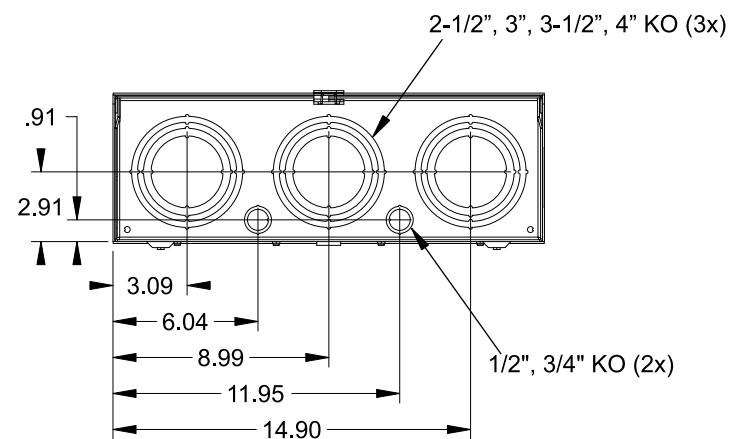

Catalog Number: 9810-9546

Features and Ratings

- Ringless Type Meter Socket
- 480A Continuous, 600A Max., 300V AC
- Outdoor Enclosure (NEMA Type 3R)
- Painted G90 Steel Enclosure
- 1 Phase, 3-Wire
- Meter Socket Type K-4UT
- For Overhead & Underground Service
- HD Type Hub Openings, 2 Cover Plates Installed

(2) TYPE HD (LARGE) HUB OPENING COVER PLATES INSTALLED

Accessories

CONDUIT HUBS (HD Type)	
TRADE SIZE	CATALOG No.
3 INCH	EC56856 or H56856-2
3-1/2 INCH	EC56857 or H56857-2
4 INCH	EC56858 or H56858-2
Hub Cover Plate	EC56933 or H56933S

K4 Lexan Shield **K4 Manual Bypass**
 Cat No: 5007400-K Cat No: H56495

Blank Sliding Cover
 Steel - Cat. No: HA-300529-3
 Aluminum - Cat. No: HA-300529-4

Connectors, Wire Sizes and Torques

CONNECTOR	PART No.	WIRE SIZE	HEX DRIVE	TORQUE
LINE	56427	(2) #6 - 350 kcmil	5/16"	275 IN-LBS.
LOAD	56425	(2) #6 - 350 kcmil	5/16"	275 IN-LBS.
NEUTRAL	56426	(4) #6 - 350 kcmil	5/16"	275 IN-LBS.
GROUND	56734	#6 - 250 kcmil	5/16"	275 IN-LBS.

VIEW SHOWN WITH COVER REMOVED

© 2016 Copyright Siemens Industry, Inc.

TALON

Meter Socket

Description: **480A Cont, 4 Terminal, K-4UT, 300V AC, Painted Steel Enclosure**

JEL 3/18/16 DO NOT SCALE DRAWING Dwg No: **9810-9546**