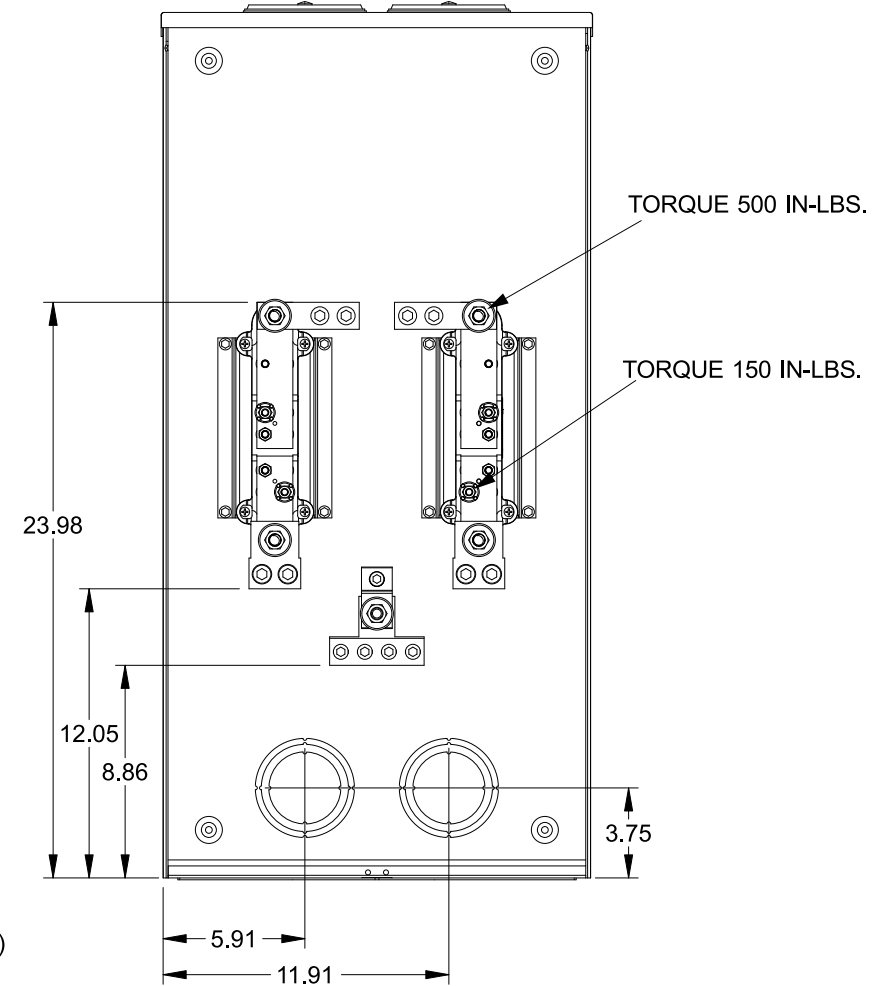

Catalog Number: 9810-9546

Features and Ratings

- Ringless Type Meter Socket
- 480A Continuous, 600A Max., 300V AC
- Outdoor Enclosure (NEMA Type 3R)
- Painted G90 Steel Enclosure
- 1 Phase, 3-Wire
- Meter Socket Type K-4UT
- For Overhead & Underground Service
- HD Type Hub Openings, 2 Cover Plates Installed

(2) TYPE HD (LARGE) HUB OPENING COVER PLATES INSTALLED

Accessories

CONDUIT HUBS (HD Type)	
TRADE SIZE	CATALOG No.
3 INCH	EC56856 or H56856-2
3-1/2 INCH	EC56857 or H56857-2
4 INCH	EC56858 or H56858-2
Hub Cover Plate	EC56933 or H56933S

K4 Lexan Shield **K4 Manual Bypass**
 Cat No: 5007400-K Cat No: H56495

Blank Sliding Cover
 Steel - Cat. No: HA-300529-3
 Aluminum - Cat. No: HA-300529-4

Connectors, Wire Sizes and Torques

CONNECTOR	PART No.	WIRE SIZE	HEX DRIVE	TORQUE
LINE	56427	(2) #6 - 350 kcmil	5/16"	275 IN-LBS.
LOAD	56425	(2) #6 - 350 kcmil	5/16"	275 IN-LBS.
NEUTRAL	56426	(4) #6 - 350 kcmil	5/16"	275 IN-LBS.
GROUND	56734	#6 - 250 kcmil	5/16"	275 IN-LBS.

VIEW SHOWN WITH COVER REMOVED

© 2016 Copyright Siemens Industry, Inc.

TALON

Meter Socket

Description: **480A Cont, 4 Terminal, K-4UT, 300V AC, Painted Steel Enclosure**

JEL 3/18/16 DO NOT SCALE DRAWING Dwg No: **9810-9546**