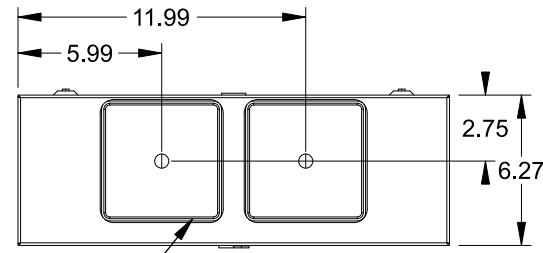

Catalog Number: 9810-9546

Features and Ratings

- Ringless Type Meter Socket
- 480A Continuous, 600A Max., 300V AC
- Outdoor Enclosure (NEMA Type 3R)
- Painted G90 Steel Enclosure
- 1 Phase, 3-Wire
- Meter Socket Type K-4UT
- For Overhead & Underground Service
- HD Type Hub Openings, 2 Cover Plates Installed

(2) TYPE HD (LARGE) HUB OPENING COVER PLATES INSTALLED

Accessories

CONDUIT HUBS (HD Type)	
TRADE SIZE	CATALOG No.
3 INCH	EC56856 or H56856-2
3-1/2 INCH	EC56857 or H56857-2
4 INCH	EC56858 or H56858-2
Hub Cover Plate	EC56933 or H56933S

K4 Lexan Shield **K4 Manual Bypass**
 Cat No: 5007400-K Cat No: H56495

Blank Sliding Cover
 Steel - Cat. No: HA-300529-3
 Aluminum - Cat. No: HA-300529-4

Connectors, Wire Sizes and Torques

CONNECTOR	PART No.	WIRE SIZE	HEX DRIVE	TORQUE
LINE	56427	(2) #6 - 350 kcmil	5/16"	275 IN-LBS.
LOAD	56425	(2) #6 - 350 kcmil	5/16"	275 IN-LBS.
NEUTRAL	56426	(4) #6 - 350 kcmil	5/16"	275 IN-LBS.
GROUND	56734	#6 - 250 kcmil	5/16"	275 IN-LBS.

VIEW SHOWN WITH COVER REMOVED

© 2016 Copyright Siemens Industry, Inc.

TALON

Meter Socket

Description: **480A Cont, 4 Terminal, K-4UT, 300V AC, Painted Steel Enclosure**

JEL 3/18/16 DO NOT SCALE DRAWING Dwg No: **9810-9546**