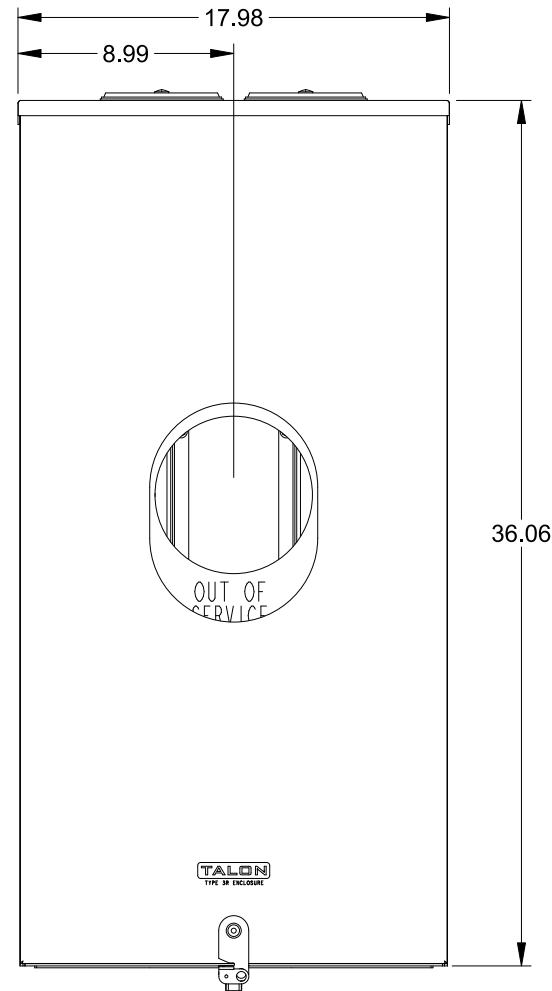

Catalog Number: 9810-9546

Features and Ratings

- Ringless Type Meter Socket
- 480A Continuous, 600A Max., 300V AC
- Outdoor Enclosure (NEMA Type 3R)
- Painted G90 Steel Enclosure
- 1 Phase, 3-Wire
- Meter Socket Type K-4UT
- For Overhead & Underground Service
- HD Type Hub Openings, 2 Cover Plates Installed

(2) TYPE HD (LARGE) HUB OPENING COVER PLATES INSTALLED

Accessories

CONDUIT HUBS (HD Type)	
TRADE SIZE	CATALOG No.
3 INCH	EC56856 or H56856-2
3-1/2 INCH	EC56857 or H56857-2
4 INCH	EC56858 or H56858-2
Hub Cover Plate	EC56933 or H56933S

K4 Lexan Shield **K4 Manual Bypass**
 Cat No: 5007400-K Cat No: H56495

Blank Sliding Cover
 Steel - Cat. No: HA-300529-3
 Aluminum - Cat. No: HA-300529-4

Connectors, Wire Sizes and Torques

CONNECTOR	PART No.	WIRE SIZE	HEX DRIVE	TORQUE
LINE	56427	(2) #6 - 350 kcmil	5/16"	275 IN-LBS.
LOAD	56425	(2) #6 - 350 kcmil	5/16"	275 IN-LBS.
NEUTRAL	56426	(4) #6 - 350 kcmil	5/16"	275 IN-LBS.
GROUND	56734	#6 - 250 kcmil	5/16"	275 IN-LBS.

VIEW SHOWN WITH COVER REMOVED

© 2016 Copyright Siemens Industry, Inc.

TALON

Meter Socket

Description: **480A Cont, 4 Terminal, K-4UT, 300V AC, Painted Steel Enclosure**

JEL 3/18/16 DO NOT SCALE DRAWING Dwg No: **9810-9546**