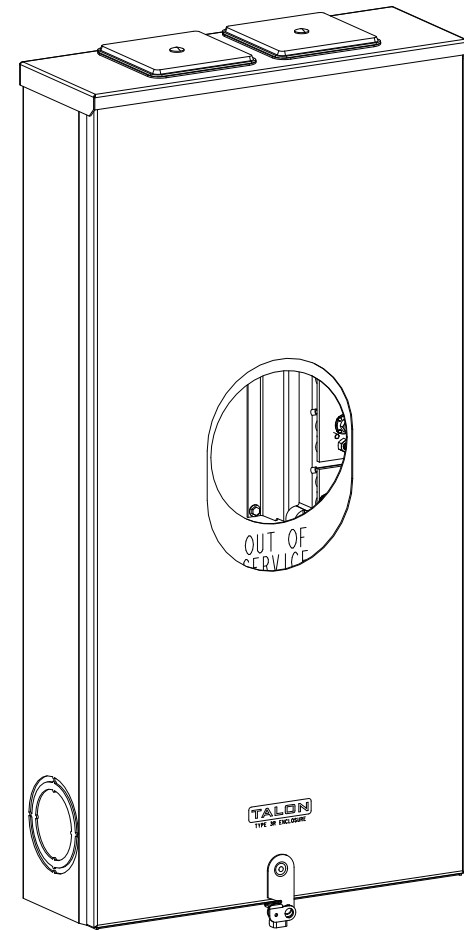

Catalog Number: 9810-9546

Features and Ratings

- Ringless Type Meter Socket
- 480A Continuous, 600A Max., 300V AC
- Outdoor Enclosure (NEMA Type 3R)
- Painted G90 Steel Enclosure
- 1 Phase, 3-Wire
- Meter Socket Type K-4UT
- For Overhead & Underground Service
- HD Type Hub Openings, 2 Cover Plates Installed

(2) TYPE HD (LARGE) HUB OPENING COVER PLATES INSTALLED

Accessories

CONDUIT HUBS (HD Type)	
TRADE SIZE	CATALOG No.
3 INCH	EC56856 or H56856-2
3-1/2 INCH	EC56857 or H56857-2
4 INCH	EC56858 or H56858-2
Hub Cover Plate	EC56933 or H56933S

K4 Lexan Shield **K4 Manual Bypass**
 Cat No: 5007400-K Cat No: H56495

Blank Sliding Cover
 Steel - Cat. No: HA-300529-3
 Aluminum - Cat. No: HA-300529-4

Connectors, Wire Sizes and Torques

CONNECTOR	PART No.	WIRE SIZE	HEX DRIVE	TORQUE
LINE	56427	(2) #6 - 350 kcmil	5/16"	275 IN-LBS.
LOAD	56425	(2) #6 - 350 kcmil	5/16"	275 IN-LBS.
NEUTRAL	56426	(4) #6 - 350 kcmil	5/16"	275 IN-LBS.
GROUND	56734	#6 - 250 kcmil	5/16"	275 IN-LBS.

VIEW SHOWN WITH COVER REMOVED

© 2016 Copyright Siemens Industry, Inc.

TALON

Meter Socket

Description: **480A Cont, 4 Terminal, K-4UT, 300V AC, Painted Steel Enclosure**

JEL 3/18/16 DO NOT SCALE DRAWING Dwg No: **9810-9546**