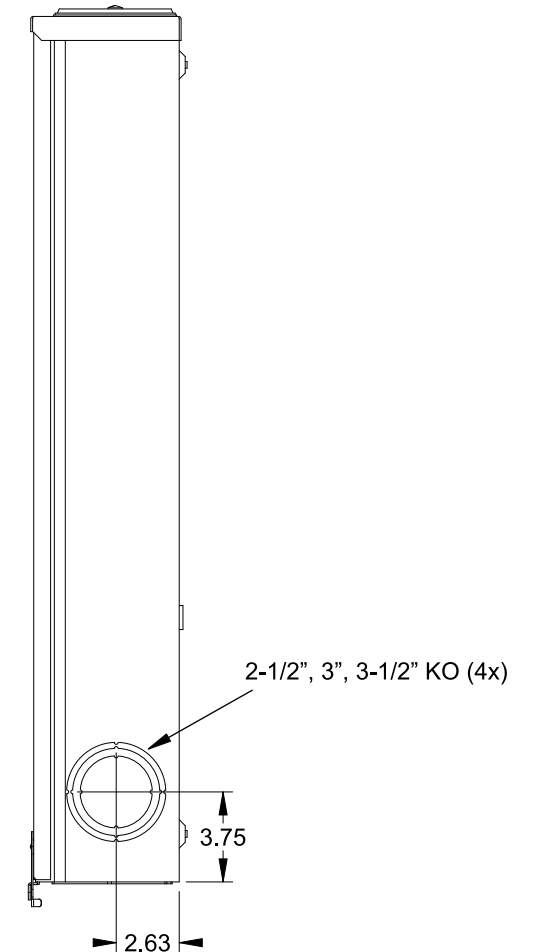

Catalog Number: 9810-9546

Features and Ratings

- Ringless Type Meter Socket
- 480A Continuous, 600A Max., 300V AC
- Outdoor Enclosure (NEMA Type 3R)
- Painted G90 Steel Enclosure
- 1 Phase, 3-Wire
- Meter Socket Type K-4UT
- For Overhead & Underground Service
- HD Type Hub Openings, 2 Cover Plates Installed

(2) TYPE HD (LARGE) HUB OPENING COVER PLATES INSTALLED

Accessories

CONDUIT HUBS (HD Type)	
TRADE SIZE	CATALOG No.
3 INCH	EC56856 or H56856-2
3-1/2 INCH	EC56857 or H56857-2
4 INCH	EC56858 or H56858-2
Hub Cover Plate	EC56933 or H56933S

K4 Lexan Shield **K4 Manual Bypass**
 Cat No: 5007400-K Cat No: H56495

Blank Sliding Cover
 Steel - Cat. No: HA-300529-3
 Aluminum - Cat. No: HA-300529-4

Connectors, Wire Sizes and Torques

CONNECTOR	PART No.	WIRE SIZE	HEX DRIVE	TORQUE
LINE	56427	(2) #6 - 350 kcmil	5/16"	275 IN-LBS.
LOAD	56425	(2) #6 - 350 kcmil	5/16"	275 IN-LBS.
NEUTRAL	56426	(4) #6 - 350 kcmil	5/16"	275 IN-LBS.
GROUND	56734	#6 - 250 kcmil	5/16"	275 IN-LBS.

VIEW SHOWN WITH COVER REMOVED

© 2016 Copyright Siemens Industry, Inc.

TALON

Meter Socket

Description: **480A Cont, 4 Terminal, K-4UT, 300V AC, Painted Steel Enclosure**

JEL 3/18/16 DO NOT SCALE DRAWING Dwg No: **9810-9546**