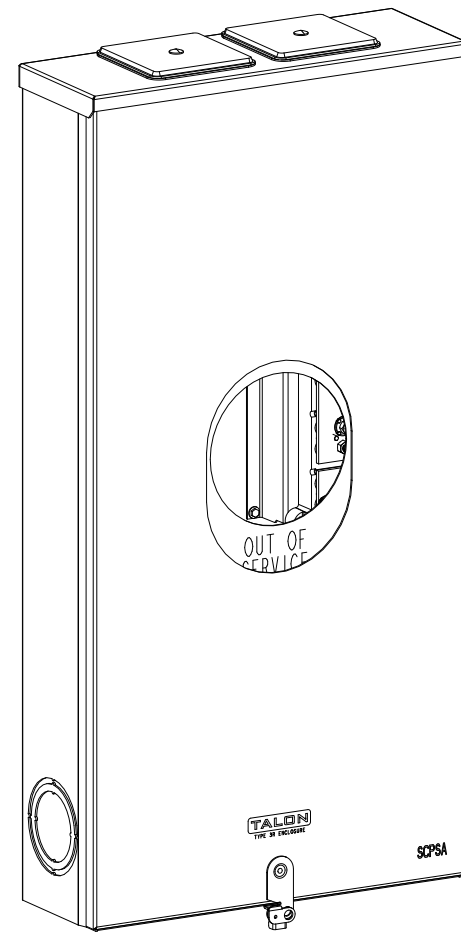

Catalog Number: 9810-9544

Features and Ratings

- Ringless Type Meter Socket
- 480A Continuous, 600A Max., 300V AC
- Outdoor Enclosure (NEMA Type 3R)
- Painted G90 Steel Enclosure
- 1 Phase, 3-Wire
- Meter Socket Type K-4UT
- For Overhead & Underground Service
- HD Type Hub Openings, 2 Cover Plates Installed

(2) TYPE HD (LARGE) HUB OPENING COVER PLATES INSTALLED

Accessories

CONDUIT HUBS (HD Type)	
TRADE SIZE	CATALOG No.
3 INCH	EC56856 or H56856-2
3-1/2 INCH	EC56857 or H56857-2
4 INCH	EC56858 or H56858-2
Hub Cover Plate	EC56933 or H56933S

K4 Lexan Shield Cat No: 5007400-K
 K4 Manual Bypass Cat No: H56495
 Blank Sliding Cover
 Steel - Cat. No: HA-300529-3
 Aluminum - Cat. No: HA-300529-4

Connectors, Wire Sizes and Torques

CONNECTOR	PART No.	WIRE SIZE	HEX DRIVE	TORQUE
LINE	56427	(2) #6 - 350 kcmil	5/16"	275 IN-LBS.
LOAD	56425	(2) #6 - 350 kcmil	5/16"	275 IN-LBS.
NEUTRAL	56426	(4) #6 - 350 kcmil	5/16"	275 IN-LBS.
GROUND	56734	#6 - 250 kcmil	5/16"	275 IN-LBS.

VIEW SHOWN WITH COVER REMOVED

TALON
Meter Socket

Description: **480A Cont, 4 Terminal, K-4UT, 300V AC, Painted Steel Enclosure**

JEL 3/18/16 DO NOT SCALE DRAWING Dwg No: **9810-9544**