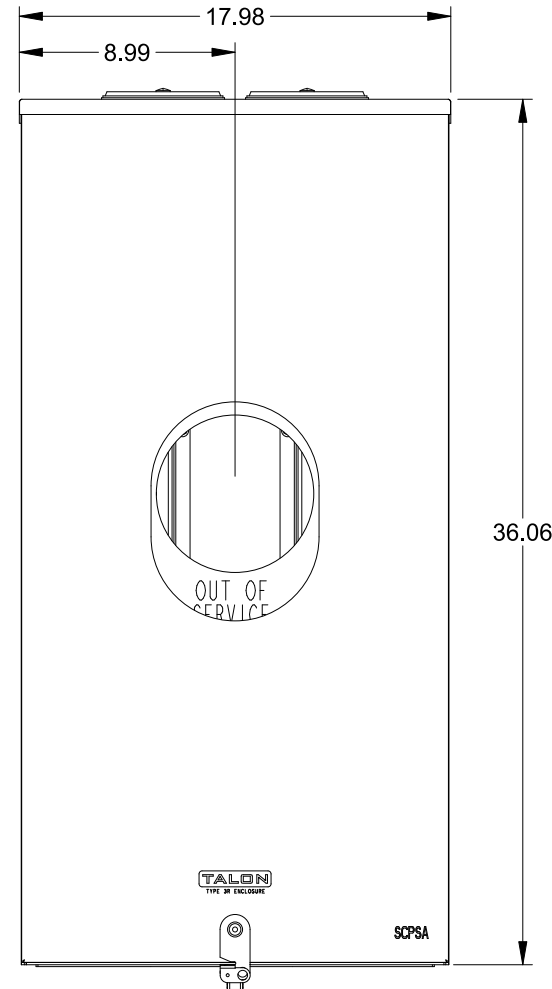

Catalog Number: 9810-9544

Features and Ratings

- Ringless Type Meter Socket
- 480A Continuous, 600A Max., 300V AC
- Outdoor Enclosure (NEMA Type 3R)
- Painted G90 Steel Enclosure
- 1 Phase, 3-Wire
- Meter Socket Type K-4UT
- For Overhead & Underground Service
- HD Type Hub Openings, 2 Cover Plates Installed

(2) TYPE HD (LARGE) HUB OPENING COVER PLATES INSTALLED

Accessories

CONDUIT HUBS (HD Type)	
TRADE SIZE	CATALOG No.
3 INCH	EC56856 or H56856-2
3-1/2 INCH	EC56857 or H56857-2
4 INCH	EC56858 or H56858-2
Hub Cover Plate	EC56933 or H56933S

K4 Lexan Shield Cat No: 5007400-K
 K4 Manual Bypass Cat No: H56495
 Blank Sliding Cover
 Steel - Cat. No: HA-300529-3
 Aluminum - Cat. No: HA-300529-4

Connectors, Wire Sizes and Torques

CONNECTOR	PART No.	WIRE SIZE	HEX DRIVE	TORQUE
LINE	56427	(2) #6 - 350 kcmil	5/16"	275 IN-LBS.
LOAD	56425	(2) #6 - 350 kcmil	5/16"	275 IN-LBS.
NEUTRAL	56426	(4) #6 - 350 kcmil	5/16"	275 IN-LBS.
GROUND	56734	#6 - 250 kcmil	5/16"	275 IN-LBS.

VIEW SHOWN WITH COVER REMOVED

TALON
Meter Socket

Description: **480A Cont, 4 Terminal, K-4UT, 300V AC, Painted Steel Enclosure**

JEL 3/18/16 DO NOT SCALE DRAWING Dwg No: **9810-9544**