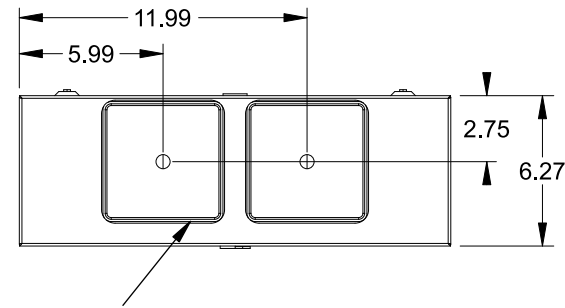

Catalog Number: 9810-9544

Features and Ratings

- Ringless Type Meter Socket
- 480A Continuous, 600A Max., 300V AC
- Outdoor Enclosure (NEMA Type 3R)
- Painted G90 Steel Enclosure
- 1 Phase, 3-Wire
- Meter Socket Type K-4UT
- For Overhead & Underground Service
- HD Type Hub Openings, 2 Cover Plates Installed

(2) TYPE HD (LARGE) HUB OPENING COVER PLATES INSTALLED

Accessories

CONDUIT HUBS (HD Type)	
TRADE SIZE	CATALOG No.
3 INCH	EC56856 or H56856-2
3-1/2 INCH	EC56857 or H56857-2
4 INCH	EC56858 or H56858-2
Hub Cover Plate	EC56933 or H56933S

K4 Lexan Shield Cat No: 5007400-K
 K4 Manual Bypass Cat No: H56495
 Blank Sliding Cover
 Steel - Cat. No: HA-300529-3
 Aluminum - Cat. No: HA-300529-4

Connectors, Wire Sizes and Torques

CONNECTOR	PART No.	WIRE SIZE	HEX DRIVE	TORQUE
LINE	56427	(2) #6 - 350 kcmil	5/16"	275 IN-LBS.
LOAD	56425	(2) #6 - 350 kcmil	5/16"	275 IN-LBS.
NEUTRAL	56426	(4) #6 - 350 kcmil	5/16"	275 IN-LBS.
GROUND	56734	#6 - 250 kcmil	5/16"	275 IN-LBS.

VIEW SHOWN WITH COVER REMOVED

TALON
Meter Socket

Description: **480A Cont, 4 Terminal, K-4UT, 300V AC, Painted Steel Enclosure**

JEL 3/18/16 DO NOT SCALE DRAWING Dwg No: **9810-9544**