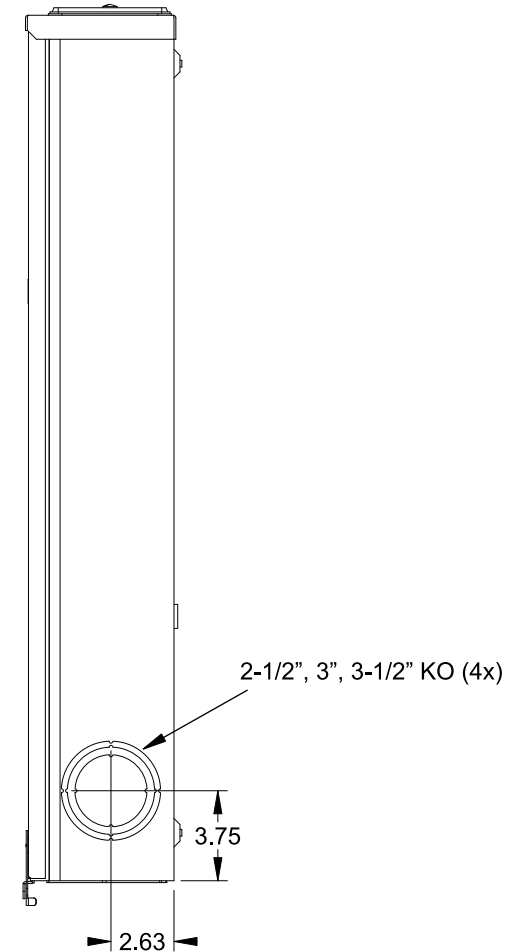

Catalog Number: 9810-9544

Features and Ratings

- Ringless Type Meter Socket
- 480A Continuous, 600A Max., 300V AC
- Outdoor Enclosure (NEMA Type 3R)
- Painted G90 Steel Enclosure
- 1 Phase, 3-Wire
- Meter Socket Type K-4UT
- For Overhead & Underground Service
- HD Type Hub Openings, 2 Cover Plates Installed

(2) TYPE HD (LARGE) HUB OPENING COVER PLATES INSTALLED

Accessories

CONDUIT HUBS (HD Type)	
TRADE SIZE	CATALOG No.
3 INCH	EC56856 or H56856-2
3-1/2 INCH	EC56857 or H56857-2
4 INCH	EC56858 or H56858-2
Hub Cover Plate	EC56933 or H56933S

K4 Lexan Shield Cat No: 5007400-K
 K4 Manual Bypass Cat No: H56495
 Blank Sliding Cover
 Steel - Cat. No: HA-300529-3
 Aluminum - Cat. No: HA-300529-4

Connectors, Wire Sizes and Torques

CONNECTOR	PART No.	WIRE SIZE	HEX DRIVE	TORQUE
LINE	56427	(2) #6 - 350 kcmil	5/16"	275 IN-LBS.
LOAD	56425	(2) #6 - 350 kcmil	5/16"	275 IN-LBS.
NEUTRAL	56426	(4) #6 - 350 kcmil	5/16"	275 IN-LBS.
GROUND	56734	#6 - 250 kcmil	5/16"	275 IN-LBS.

VIEW SHOWN WITH COVER REMOVED

TALON
Meter Socket

Description: **480A Cont, 4 Terminal, K-4UT, 300V AC, Painted Steel Enclosure**

JEL 3/18/16 DO NOT SCALE DRAWING Dwg No: **9810-9544**