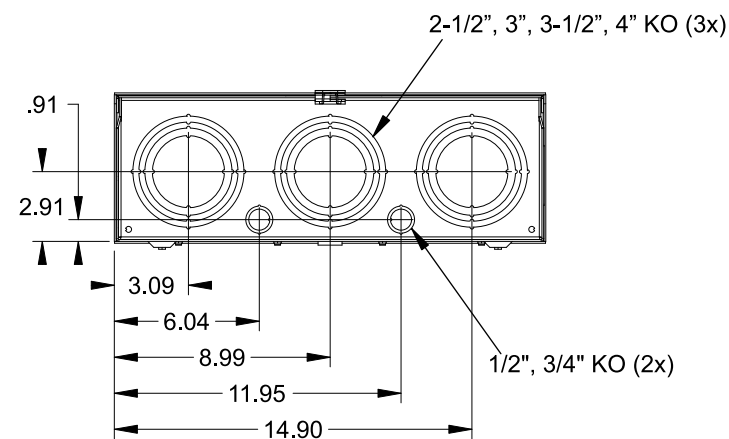

Catalog Number: 9810-9544

Features and Ratings

- Ringless Type Meter Socket
- 480A Continuous, 600A Max., 300V AC
- Outdoor Enclosure (NEMA Type 3R)
- Painted G90 Steel Enclosure
- 1 Phase, 3-Wire
- Meter Socket Type K-4UT
- For Overhead & Underground Service
- HD Type Hub Openings, 2 Cover Plates Installed

(2) TYPE HD (LARGE) HUB OPENING COVER PLATES INSTALLED

Accessories

CONDUIT HUBS (HD Type)	
TRADE SIZE	CATALOG No.
3 INCH	EC56856 or H56856-2
3-1/2 INCH	EC56857 or H56857-2
4 INCH	EC56858 or H56858-2
Hub Cover Plate	EC56933 or H56933S

K4 Lexan Shield Cat No: 5007400-K
 K4 Manual Bypass Cat No: H56495
 Blank Sliding Cover
 Steel - Cat. No: HA-300529-3
 Aluminum - Cat. No: HA-300529-4

Connectors, Wire Sizes and Torques

CONNECTOR	PART No.	WIRE SIZE	HEX DRIVE	TORQUE
LINE	56427	(2) #6 - 350 kcmil	5/16"	275 IN-LBS.
LOAD	56425	(2) #6 - 350 kcmil	5/16"	275 IN-LBS.
NEUTRAL	56426	(4) #6 - 350 kcmil	5/16"	275 IN-LBS.
GROUND	56734	#6 - 250 kcmil	5/16"	275 IN-LBS.

VIEW SHOWN WITH COVER REMOVED

TALON
Meter Socket

Description: **480A Cont, 4 Terminal, K-4UT, 300V AC, Painted Steel Enclosure**

JEL 3/18/16 DO NOT SCALE DRAWING Dwg No: **9810-9544**