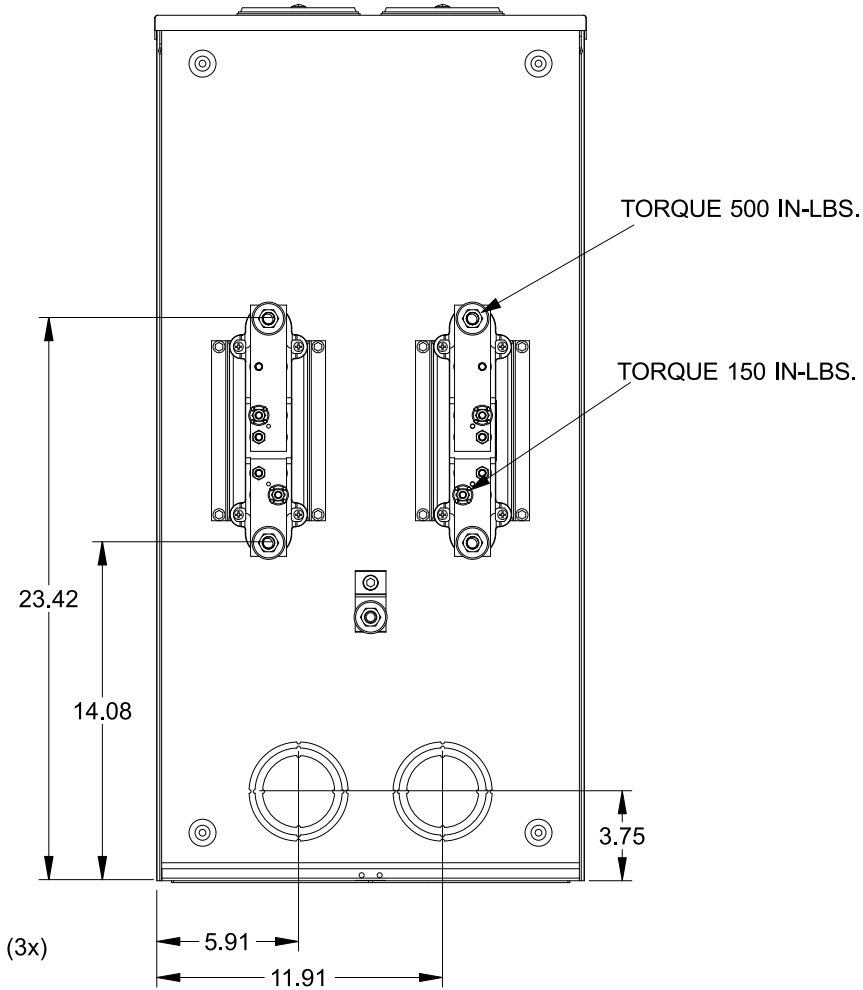

Catalog Number: 9810-9544

Features and Ratings

- Ringless Type Meter Socket
- 480A Continuous, 600A Max., 300V AC
- Outdoor Enclosure (NEMA Type 3R)
- Painted G90 Steel Enclosure
- 1 Phase, 3-Wire
- Meter Socket Type K-4UT
- For Overhead & Underground Service
- HD Type Hub Openings, 2 Cover Plates Installed

(2) TYPE HD (LARGE) HUB OPENING COVER PLATES INSTALLED

Accessories

CONDUIT HUBS (HD Type)	
TRADE SIZE	CATALOG No.
3 INCH	EC56856 or H56856-2
3-1/2 INCH	EC56857 or H56857-2
4 INCH	EC56858 or H56858-2
Hub Cover Plate	EC56933 or H56933S

K4 Lexan Shield Cat No: 5007400-K
 K4 Manual Bypass Cat No: H56495
 Blank Sliding Cover
 Steel - Cat. No: HA-300529-3
 Aluminum - Cat. No: HA-300529-4

Connectors, Wire Sizes and Torques

CONNECTOR	PART No.	WIRE SIZE	HEX DRIVE	TORQUE
LINE	56427	(2) #6 - 350 kcmil	5/16"	275 IN-LBS.
LOAD	56425	(2) #6 - 350 kcmil	5/16"	275 IN-LBS.
NEUTRAL	56426	(4) #6 - 350 kcmil	5/16"	275 IN-LBS.
GROUND	56734	#6 - 250 kcmil	5/16"	275 IN-LBS.

VIEW SHOWN WITH COVER REMOVED

TALON
Meter Socket

Description: **480A Cont, 4 Terminal, K-4UT, 300V AC, Painted Steel Enclosure**

JEL 3/18/16 DO NOT SCALE DRAWING Dwg No: **9810-9544**