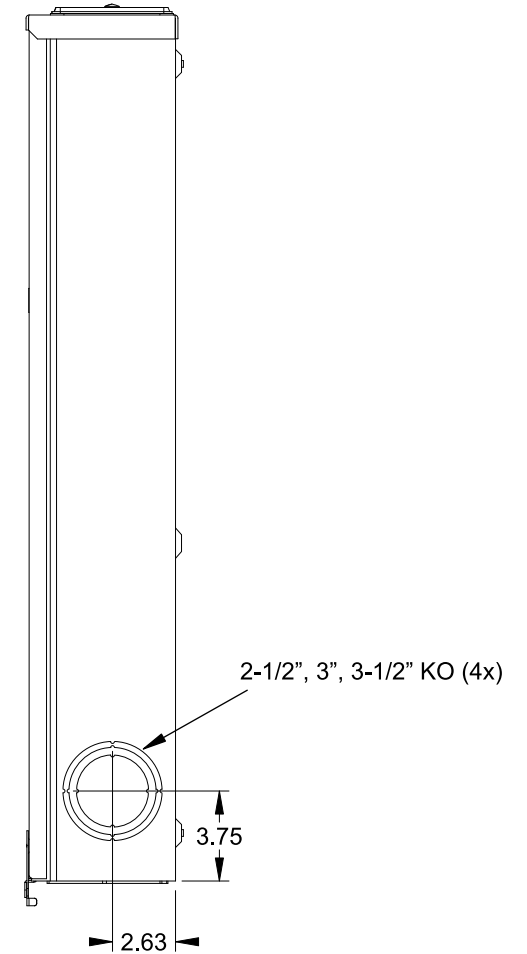

Catalog Number: 9810-9542

Features and Ratings

- Ringless Type Meter Socket
- 480A Continuous, 600A Max., 300V AC
- Outdoor Enclosure (NEMA Type 3R)
- Painted G90 Steel Enclosure
- 1 Phase, 3-Wire
- Meter Socket Type K-4UT
- For Overhead & Underground Service
- HD Type Hub Openings, 2 Cover Plates Installed

(2) TYPE HD (LARGE) HUB OPENING COVER PLATES INSTALLED

Accessories

CONDUIT HUBS (HD Type)	
TRADE SIZE	CATALOG No.
3 INCH	EC56856 or H56856-2
3-1/2 INCH	EC56857 or H56857-2
4 INCH	EC56858 or H56858-2
Hub Cover Plate	EC56933 or H56933S

K4 Lexan Shield **K4 Manual Bypass**
 Cat No: 5007400-K Cat No: H56495

Blank Sliding Cover
 Steel - Cat. No: HA-300529-3
 Aluminum - Cat. No: HA-300529-4

Connectors, Wire Sizes and Torques

CONNECTOR	PART No.	WIRE SIZE	HEX DRIVE	TORQUE
LINE	56427-M	(2) #4 - 500 kcmil	3/8"	375 IN-LBS.
LOAD	56425-M	(2) #4 - 500 kcmil	3/8"	375 IN-LBS.
NEUTRAL	56490	(2) #4 - 500 kcmil	3/8"	375 IN-LBS.
GROUND	56734	#6 - 250 kcmil	5/16"	275 IN-LBS.

VIEW SHOWN WITH COVER REMOVED

© 2016 Copyright Siemens Industry, Inc.

TALON

Meter Socket

Description: **480A Cont, 4 Terminal, K-4UT, 300V AC, Painted Steel Enclosure**

JEL 3/18/16 DO NOT SCALE DRAWING Dwg No: **9810-9542**