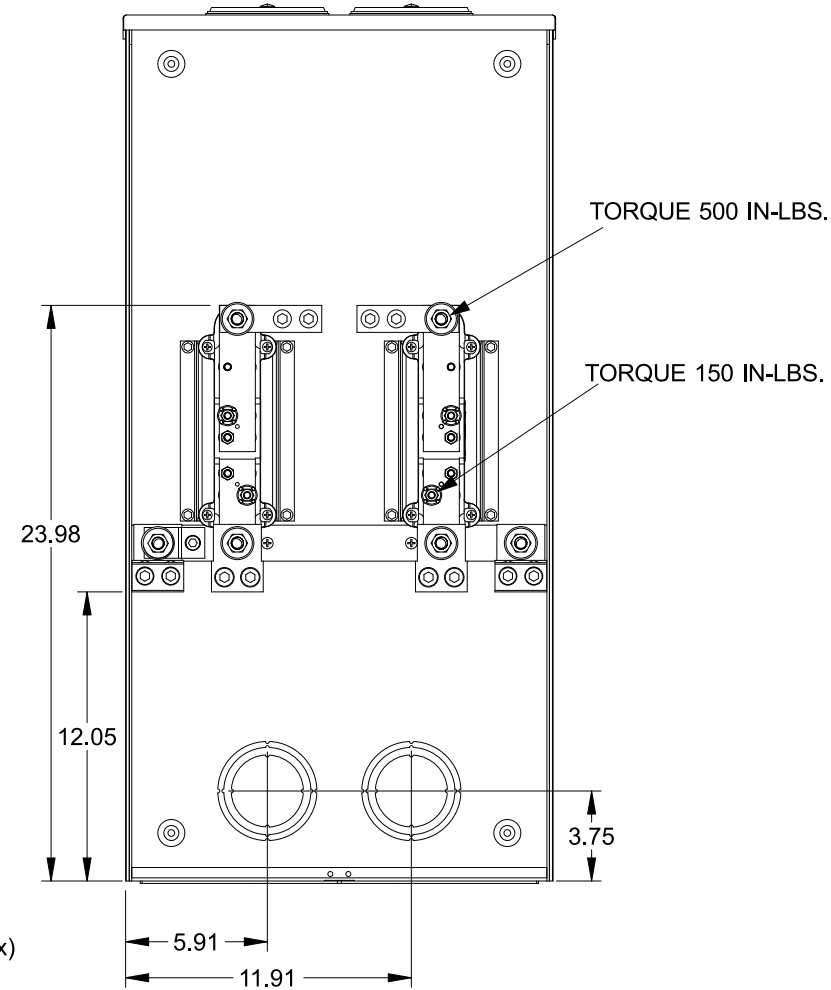

Catalog Number: 9810-9542

Features and Ratings

- Ringless Type Meter Socket
- 480A Continuous, 600A Max., 300V AC
- Outdoor Enclosure (NEMA Type 3R)
- Painted G90 Steel Enclosure
- 1 Phase, 3-Wire
- Meter Socket Type K-4UT
- For Overhead & Underground Service
- HD Type Hub Openings, 2 Cover Plates Installed

(2) TYPE HD (LARGE) HUB OPENING COVER PLATES INSTALLED

Accessories

CONDUIT HUBS (HD Type)	
TRADE SIZE	CATALOG No.
3 INCH	EC56856 or H56856-2
3-1/2 INCH	EC56857 or H56857-2
4 INCH	EC56858 or H56858-2
Hub Cover Plate	EC56933 or H56933S

K4 Lexan Shield **K4 Manual Bypass**
 Cat No: 5007400-K Cat No: H56495

Blank Sliding Cover
 Steel - Cat. No: HA-300529-3
 Aluminum - Cat. No: HA-300529-4

Connectors, Wire Sizes and Torques

CONNECTOR	PART No.	WIRE SIZE	HEX DRIVE	TORQUE
LINE	56427-M	(2) #4 - 500 kcmil	3/8"	375 IN-LBS.
LOAD	56425-M	(2) #4 - 500 kcmil	3/8"	375 IN-LBS.
NEUTRAL	56490	(2) #4 - 500 kcmil	3/8"	375 IN-LBS.
GROUND	56734	#6 - 250 kcmil	5/16"	275 IN-LBS.

VIEW SHOWN WITH COVER REMOVED

© 2016 Copyright Siemens Industry, Inc.

TALON

Meter Socket

Description: **480A Cont, 4 Terminal, K-4UT, 300V AC, Painted Steel Enclosure**

JEL 3/18/16 DO NOT SCALE DRAWING Dwg No: **9810-9542**