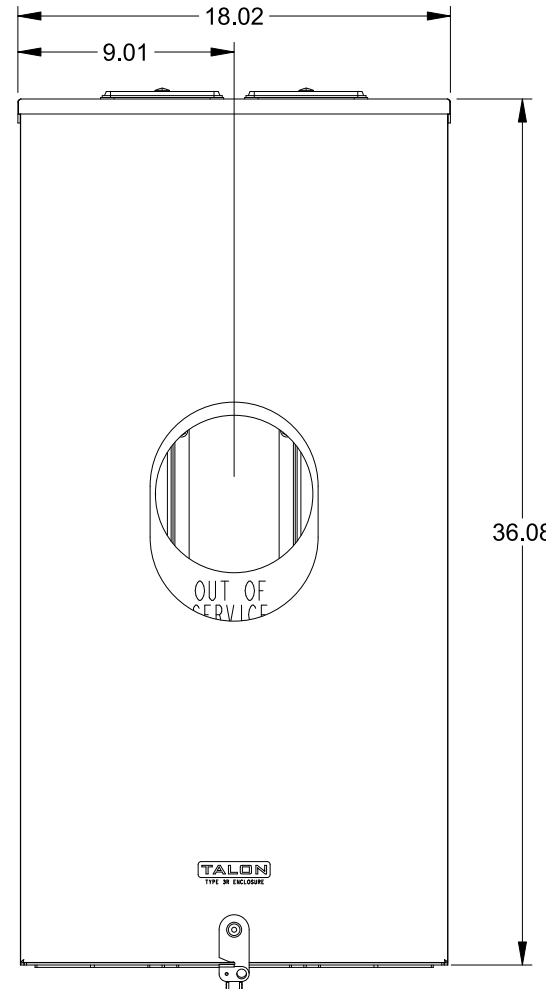

Catalog Number: 9810-9542

Features and Ratings

- Ringless Type Meter Socket
- 480A Continuous, 600A Max., 300V AC
- Outdoor Enclosure (NEMA Type 3R)
- Painted G90 Steel Enclosure
- 1 Phase, 3-Wire
- Meter Socket Type K-4UT
- For Overhead & Underground Service
- HD Type Hub Openings, 2 Cover Plates Installed

(2) TYPE HD (LARGE) HUB OPENING COVER PLATES INSTALLED

Accessories

CONDUIT HUBS (HD Type)	
TRADE SIZE	CATALOG No.
3 INCH	EC56856 or H56856-2
3-1/2 INCH	EC56857 or H56857-2
4 INCH	EC56858 or H56858-2
Hub Cover Plate	EC56933 or H56933S

K4 Lexan Shield **K4 Manual Bypass**
 Cat No: 5007400-K Cat No: H56495

Blank Sliding Cover
 Steel - Cat. No: HA-300529-3
 Aluminum - Cat. No: HA-300529-4

Connectors, Wire Sizes and Torques

CONNECTOR	PART No.	WIRE SIZE	HEX DRIVE	TORQUE
LINE	56427-M	(2) #4 - 500 kcmil	3/8"	375 IN-LBS.
LOAD	56425-M	(2) #4 - 500 kcmil	3/8"	375 IN-LBS.
NEUTRAL	56490	(2) #4 - 500 kcmil	3/8"	375 IN-LBS.
GROUND	56734	#6 - 250 kcmil	5/16"	275 IN-LBS.

VIEW SHOWN WITH COVER REMOVED

© 2016 Copyright Siemens Industry, Inc.

TALON

Meter Socket

Description: **480A Cont, 4 Terminal, K-4UT, 300V AC, Painted Steel Enclosure**

JEL 3/18/16 DO NOT SCALE DRAWING Dwg No: **9810-9542**