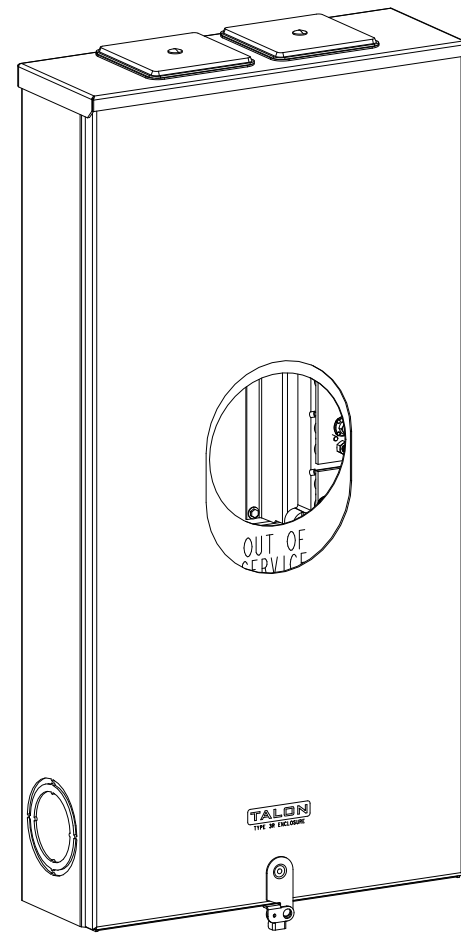

Catalog Number: 9810-9542

Features and Ratings

- Ringless Type Meter Socket
- 480A Continuous, 600A Max., 300V AC
- Outdoor Enclosure (NEMA Type 3R)
- Painted G90 Steel Enclosure
- 1 Phase, 3-Wire
- Meter Socket Type K-4UT
- For Overhead & Underground Service
- HD Type Hub Openings, 2 Cover Plates Installed

(2) TYPE HD (LARGE) HUB OPENING COVER PLATES INSTALLED

Accessories

CONDUIT HUBS (HD Type)	
TRADE SIZE	CATALOG No.
3 INCH	EC56856 or H56856-2
3-1/2 INCH	EC56857 or H56857-2
4 INCH	EC56858 or H56858-2
Hub Cover Plate	EC56933 or H56933S

K4 Lexan Shield **K4 Manual Bypass**
 Cat No: 5007400-K Cat No: H56495

Blank Sliding Cover
 Steel - Cat. No: HA-300529-3
 Aluminum - Cat. No: HA-300529-4

Connectors, Wire Sizes and Torques

CONNECTOR	PART No.	WIRE SIZE	HEX DRIVE	TORQUE
LINE	56427-M	(2) #4 - 500 kcmil	3/8"	375 IN-LBS.
LOAD	56425-M	(2) #4 - 500 kcmil	3/8"	375 IN-LBS.
NEUTRAL	56490	(2) #4 - 500 kcmil	3/8"	375 IN-LBS.
GROUND	56734	#6 - 250 kcmil	5/16"	275 IN-LBS.

VIEW SHOWN WITH COVER REMOVED

© 2016 Copyright Siemens Industry, Inc.

TALON

Meter Socket

Description: **480A Cont, 4 Terminal, K-4UT, 300V AC, Painted Steel Enclosure**

JEL 3/18/16 DO NOT SCALE DRAWING Dwg No: **9810-9542**