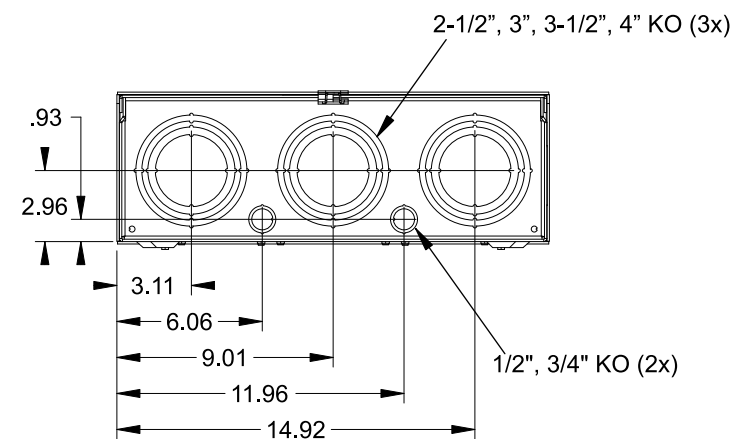

Catalog Number: 9810-9542

Features and Ratings

- Ringless Type Meter Socket
- 480A Continuous, 600A Max., 300V AC
- Outdoor Enclosure (NEMA Type 3R)
- Painted G90 Steel Enclosure
- 1 Phase, 3-Wire
- Meter Socket Type K-4UT
- For Overhead & Underground Service
- HD Type Hub Openings, 2 Cover Plates Installed

(2) TYPE HD (LARGE) HUB OPENING COVER PLATES INSTALLED

Accessories

CONDUIT HUBS (HD Type)	
TRADE SIZE	CATALOG No.
3 INCH	EC56856 or H56856-2
3-1/2 INCH	EC56857 or H56857-2
4 INCH	EC56858 or H56858-2
Hub Cover Plate	EC56933 or H56933S

K4 Lexan Shield **K4 Manual Bypass**
 Cat No: 5007400-K Cat No: H56495

Blank Sliding Cover
 Steel - Cat. No: HA-300529-3
 Aluminum - Cat. No: HA-300529-4

Connectors, Wire Sizes and Torques

CONNECTOR	PART No.	WIRE SIZE	HEX DRIVE	TORQUE
LINE	56427-M	(2) #4 - 500 kcmil	3/8"	375 IN-LBS.
LOAD	56425-M	(2) #4 - 500 kcmil	3/8"	375 IN-LBS.
NEUTRAL	56490	(2) #4 - 500 kcmil	3/8"	375 IN-LBS.
GROUND	56734	#6 - 250 kcmil	5/16"	275 IN-LBS.

VIEW SHOWN WITH COVER REMOVED

© 2016 Copyright Siemens Industry, Inc.

TALON

Meter Socket

Description: **480A Cont, 4 Terminal, K-4UT, 300V AC, Painted Steel Enclosure**

JEL 3/18/16 DO NOT SCALE DRAWING Dwg No: **9810-9542**