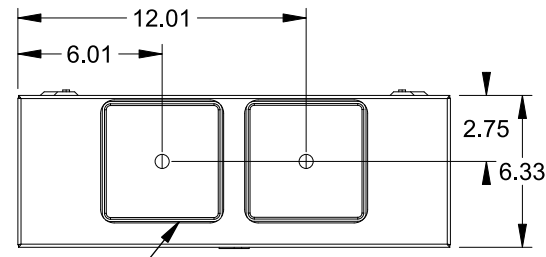

Catalog Number: 9810-9542

Features and Ratings

- Ringless Type Meter Socket
- 480A Continuous, 600A Max., 300V AC
- Outdoor Enclosure (NEMA Type 3R)
- Painted G90 Steel Enclosure
- 1 Phase, 3-Wire
- Meter Socket Type K-4UT
- For Overhead & Underground Service
- HD Type Hub Openings, 2 Cover Plates Installed

(2) TYPE HD (LARGE) HUB OPENING COVER PLATES INSTALLED

Accessories

CONDUIT HUBS (HD Type)	
TRADE SIZE	CATALOG No.
3 INCH	EC56856 or H56856-2
3-1/2 INCH	EC56857 or H56857-2
4 INCH	EC56858 or H56858-2
Hub Cover Plate	EC56933 or H56933S

K4 Lexan Shield **K4 Manual Bypass**
 Cat No: 5007400-K Cat No: H56495

Blank Sliding Cover
 Steel - Cat. No: HA-300529-3
 Aluminum - Cat. No: HA-300529-4

Connectors, Wire Sizes and Torques

CONNECTOR	PART No.	WIRE SIZE	HEX DRIVE	TORQUE
LINE	56427-M	(2) #4 - 500 kcmil	3/8"	375 IN-LBS.
LOAD	56425-M	(2) #4 - 500 kcmil	3/8"	375 IN-LBS.
NEUTRAL	56490	(2) #4 - 500 kcmil	3/8"	375 IN-LBS.
GROUND	56734	#6 - 250 kcmil	5/16"	275 IN-LBS.

VIEW SHOWN WITH COVER REMOVED

© 2016 Copyright Siemens Industry, Inc.

TALON

Meter Socket

Description: **480A Cont, 4 Terminal, K-4UT, 300V AC, Painted Steel Enclosure**

JEL 3/18/16 DO NOT SCALE DRAWING Dwg No: **9810-9542**