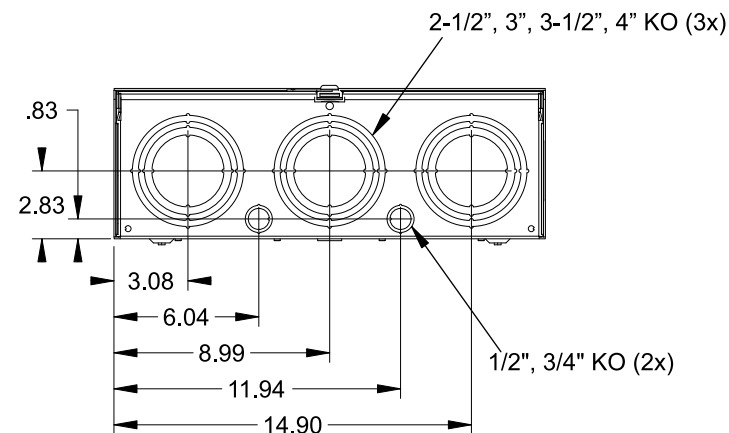

Catalog Number: 9810-9507

Features and Ratings

- Ringless Type Meter Socket
- 480A Continuous, 600A Max., 300V AC
- Outdoor Enclosure (NEMA Type 3R)
- Painted G90 Steel Enclosure
- 1 Phase, 3-Wire
- Meter Socket Type K-4UT
- For Overhead & Underground Service
- HD Type Hub Openings, 2 Cover Plates Installed

(2) TYPE HD (LARGE) HUB OPENING COVER PLATES INSTALLED

Accessories

CONDUIT HUBS (HD Type)	
TRADE SIZE	CATALOG No.
3 INCH	EC56856 or H56856-2
3-1/2 INCH	EC56857 or H56857-2
4 INCH	EC56858 or H56858-2
Hub Cover Plate	EC56933 or H56933S

K4 Lexan Shield Cat No: 5007400-K
 K4 Manual Bypass Cat No: H56495
 Blank Sliding Cover
 Steel - Cat. No: HA-300529-3
 Aluminum - Cat. No: HA-300529-4

Connectors, Wire Sizes and Torques

CONNECTOR	PART No.	WIRE SIZE	HEX DRIVE	TORQUE
LINE	56427	(2) #6 - 350 kcmil	5/16"	275 IN-LBS.
LOAD	56425	(2) #6 - 350 kcmil	5/16"	275 IN-LBS.
NEUTRAL	56426	(4) #6 - 350 kcmil	5/16"	275 IN-LBS.
GROUND	56734	#6 - 250 kcmil	5/16"	275 IN-LBS.

VIEW SHOWN WITH COVER REMOVED

© 2016 Copyright Siemens Industry, Inc.

TALON
Meter Socket

Description: **480A Cont, 4 Terminal, K-4UT, 300V AC, Painted Steel Enclosure**

JEL 3/18/16 DO NOT SCALE DRAWING Dwg No: **9810-9507**