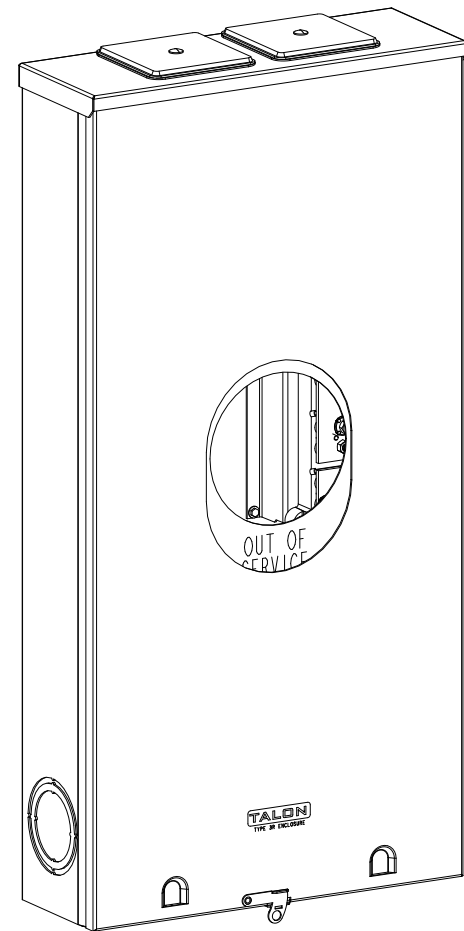

Catalog Number: 9810-9507

Features and Ratings

- Ringless Type Meter Socket
- 480A Continuous, 600A Max., 300V AC
- Outdoor Enclosure (NEMA Type 3R)
- Painted G90 Steel Enclosure
- 1 Phase, 3-Wire
- Meter Socket Type K-4UT
- For Overhead & Underground Service
- HD Type Hub Openings, 2 Cover Plates Installed

(2) TYPE HD (LARGE) HUB OPENING COVER PLATES INSTALLED

Accessories

CONDUIT HUBS (HD Type)	
TRADE SIZE	CATALOG No.
3 INCH	EC56856 or H56856-2
3-1/2 INCH	EC56857 or H56857-2
4 INCH	EC56858 or H56858-2
Hub Cover Plate	EC56933 or H56933S

K4 Lexan Shield Cat No: 5007400-K
 K4 Manual Bypass Cat No: H56495
 Blank Sliding Cover
 Steel - Cat. No: HA-300529-3
 Aluminum - Cat. No: HA-300529-4

Connectors, Wire Sizes and Torques

CONNECTOR	PART No.	WIRE SIZE	HEX DRIVE	TORQUE
LINE	56427	(2) #6 - 350 kcmil	5/16"	275 IN-LBS.
LOAD	56425	(2) #6 - 350 kcmil	5/16"	275 IN-LBS.
NEUTRAL	56426	(4) #6 - 350 kcmil	5/16"	275 IN-LBS.
GROUND	56734	#6 - 250 kcmil	5/16"	275 IN-LBS.

VIEW SHOWN WITH COVER REMOVED

© 2016 Copyright Siemens Industry, Inc.

TALON
Meter Socket

Description: **480A Cont, 4 Terminal, K-4UT, 300V AC, Painted Steel Enclosure**

JEL 3/18/16 DO NOT SCALE DRAWING Dwg No: **9810-9507**