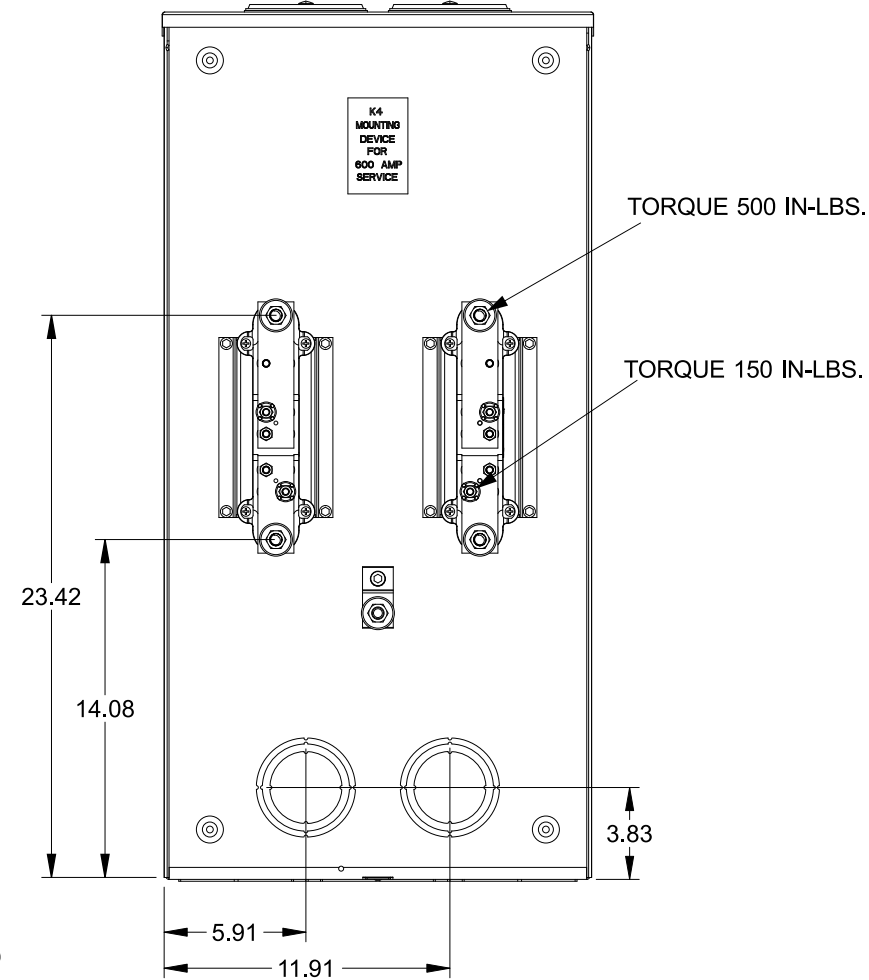

Catalog Number: 9810-9507

Features and Ratings

- Ringless Type Meter Socket
- 480A Continuous, 600A Max., 300V AC
- Outdoor Enclosure (NEMA Type 3R)
- Painted G90 Steel Enclosure
- 1 Phase, 3-Wire
- Meter Socket Type K-4UT
- For Overhead & Underground Service
- HD Type Hub Openings, 2 Cover Plates Installed

(2) TYPE HD (LARGE) HUB OPENING COVER PLATES INSTALLED

Accessories

CONDUIT HUBS (HD Type)	
TRADE SIZE	CATALOG No.
3 INCH	EC56856 or H56856-2
3-1/2 INCH	EC56857 or H56857-2
4 INCH	EC56858 or H56858-2
Hub Cover Plate	EC56933 or H56933S

K4 Lexan Shield Cat No: 5007400-K
 K4 Manual Bypass Cat No: H56495
 Blank Sliding Cover
 Steel - Cat. No: HA-300529-3
 Aluminum - Cat. No: HA-300529-4

Connectors, Wire Sizes and Torques

CONNECTOR	PART No.	WIRE SIZE	HEX DRIVE	TORQUE
LINE	56427	(2) #6 - 350 kcmil	5/16"	275 IN-LBS.
LOAD	56425	(2) #6 - 350 kcmil	5/16"	275 IN-LBS.
NEUTRAL	56426	(4) #6 - 350 kcmil	5/16"	275 IN-LBS.
GROUND	56734	#6 - 250 kcmil	5/16"	275 IN-LBS.

VIEW SHOWN WITH COVER REMOVED

© 2016 Copyright Siemens Industry, Inc.

TALON
Meter Socket

Description: **480A Cont, 4 Terminal, K-4UT, 300V AC, Painted Steel Enclosure**

JEL 3/18/16 DO NOT SCALE DRAWING Dwg No: **9810-9507**