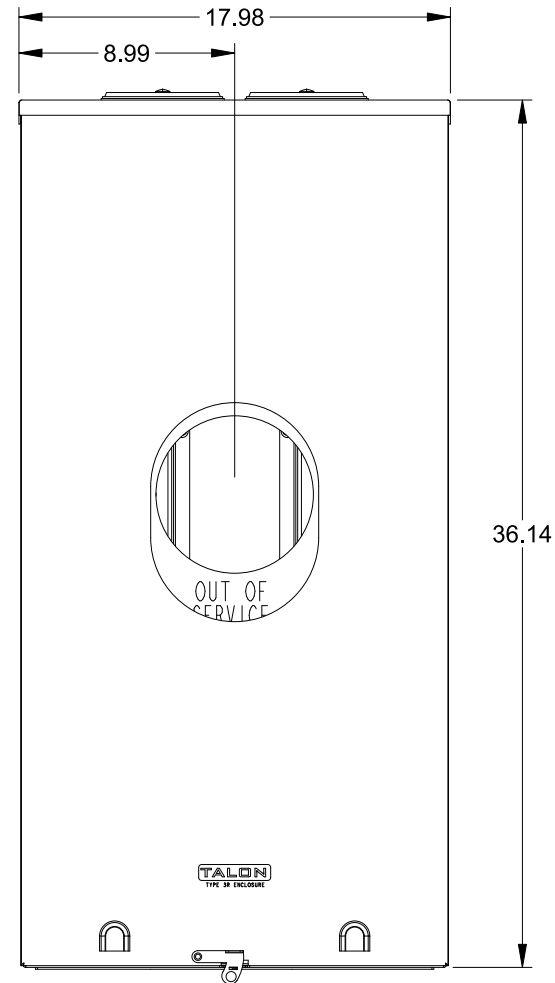

Catalog Number: 9810-9507

Features and Ratings

- Ringless Type Meter Socket
- 480A Continuous, 600A Max., 300V AC
- Outdoor Enclosure (NEMA Type 3R)
- Painted G90 Steel Enclosure
- 1 Phase, 3-Wire
- Meter Socket Type K-4UT
- For Overhead & Underground Service
- HD Type Hub Openings, 2 Cover Plates Installed

(2) TYPE HD (LARGE) HUB OPENING COVER PLATES INSTALLED

Accessories

CONDUIT HUBS (HD Type)	
TRADE SIZE	CATALOG No.
3 INCH	EC56856 or H56856-2
3-1/2 INCH	EC56857 or H56857-2
4 INCH	EC56858 or H56858-2
Hub Cover Plate	EC56933 or H56933S

K4 Lexan Shield Cat No: 5007400-K
 K4 Manual Bypass Cat No: H56495
 Blank Sliding Cover
 Steel - Cat. No: HA-300529-3
 Aluminum - Cat. No: HA-300529-4

Connectors, Wire Sizes and Torques

CONNECTOR	PART No.	WIRE SIZE	HEX DRIVE	TORQUE
LINE	56427	(2) #6 - 350 kcmil	5/16"	275 IN-LBS.
LOAD	56425	(2) #6 - 350 kcmil	5/16"	275 IN-LBS.
NEUTRAL	56426	(4) #6 - 350 kcmil	5/16"	275 IN-LBS.
GROUND	56734	#6 - 250 kcmil	5/16"	275 IN-LBS.

VIEW SHOWN WITH COVER REMOVED

© 2016 Copyright Siemens Industry, Inc.

TALON
Meter Socket

Description: **480A Cont, 4 Terminal, K-4UT, 300V AC, Painted Steel Enclosure**

JEL 3/18/16 DO NOT SCALE DRAWING Dwg No: **9810-9507**