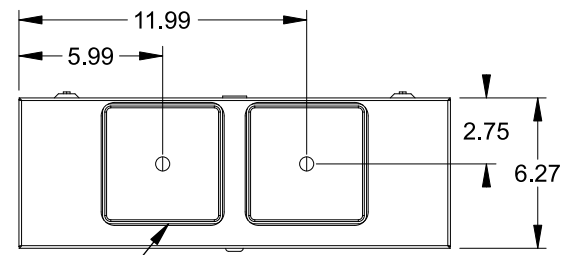

Catalog Number: 9810-9507

Features and Ratings

- Ringless Type Meter Socket
- 480A Continuous, 600A Max., 300V AC
- Outdoor Enclosure (NEMA Type 3R)
- Painted G90 Steel Enclosure
- 1 Phase, 3-Wire
- Meter Socket Type K-4UT
- For Overhead & Underground Service
- HD Type Hub Openings, 2 Cover Plates Installed

(2) TYPE HD (LARGE) HUB OPENING COVER PLATES INSTALLED

Accessories

CONDUIT HUBS (HD Type)	
TRADE SIZE	CATALOG No.
3 INCH	EC56856 or H56856-2
3-1/2 INCH	EC56857 or H56857-2
4 INCH	EC56858 or H56858-2
Hub Cover Plate	EC56933 or H56933S

K4 Lexan Shield Cat No: 5007400-K
 K4 Manual Bypass Cat No: H56495
 Blank Sliding Cover
 Steel - Cat. No: HA-300529-3
 Aluminum - Cat. No: HA-300529-4

Connectors, Wire Sizes and Torques

CONNECTOR	PART No.	WIRE SIZE	HEX DRIVE	TORQUE
LINE	56427	(2) #6 - 350 kcmil	5/16"	275 IN-LBS.
LOAD	56425	(2) #6 - 350 kcmil	5/16"	275 IN-LBS.
NEUTRAL	56426	(4) #6 - 350 kcmil	5/16"	275 IN-LBS.
GROUND	56734	#6 - 250 kcmil	5/16"	275 IN-LBS.

VIEW SHOWN WITH COVER REMOVED

© 2016 Copyright Siemens Industry, Inc.

TALON
Meter Socket

Description: **480A Cont, 4 Terminal, K-4UT, 300V AC, Painted Steel Enclosure**

JEL 3/18/16 DO NOT SCALE DRAWING Dwg No: **9810-9507**