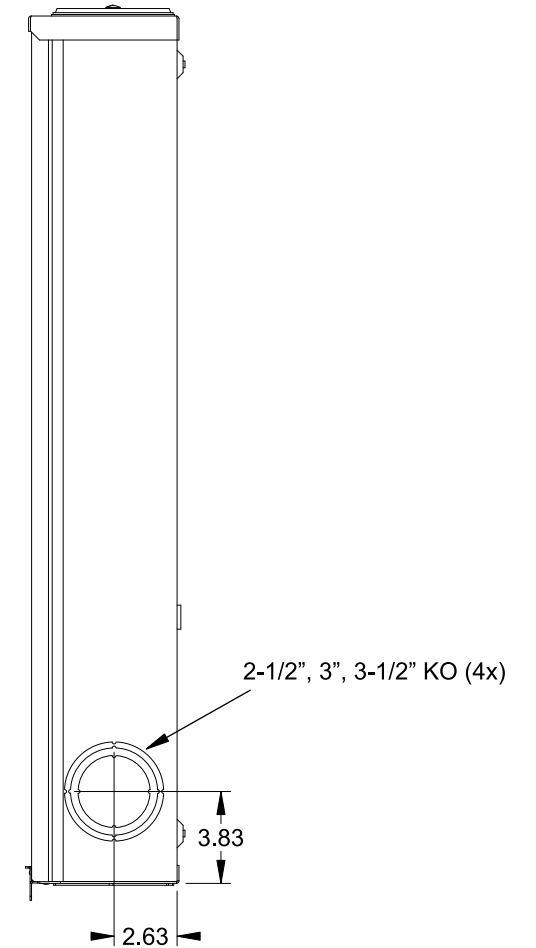

Catalog Number: 9810-9507

Features and Ratings

- Ringless Type Meter Socket
- 480A Continuous, 600A Max., 300V AC
- Outdoor Enclosure (NEMA Type 3R)
- Painted G90 Steel Enclosure
- 1 Phase, 3-Wire
- Meter Socket Type K-4UT
- For Overhead & Underground Service
- HD Type Hub Openings, 2 Cover Plates Installed

(2) TYPE HD (LARGE) HUB OPENING COVER PLATES INSTALLED

Accessories

CONDUIT HUBS (HD Type)	
TRADE SIZE	CATALOG No.
3 INCH	EC56856 or H56856-2
3-1/2 INCH	EC56857 or H56857-2
4 INCH	EC56858 or H56858-2
Hub Cover Plate	EC56933 or H56933S

K4 Lexan Shield Cat No: 5007400-K
 K4 Manual Bypass Cat No: H56495
 Blank Sliding Cover
 Steel - Cat. No: HA-300529-3
 Aluminum - Cat. No: HA-300529-4

Connectors, Wire Sizes and Torques

CONNECTOR	PART No.	WIRE SIZE	HEX DRIVE	TORQUE
LINE	56427	(2) #6 - 350 kcmil	5/16"	275 IN-LBS.
LOAD	56425	(2) #6 - 350 kcmil	5/16"	275 IN-LBS.
NEUTRAL	56426	(4) #6 - 350 kcmil	5/16"	275 IN-LBS.
GROUND	56734	#6 - 250 kcmil	5/16"	275 IN-LBS.

VIEW SHOWN WITH COVER REMOVED

© 2016 Copyright Siemens Industry, Inc.

TALON
Meter Socket

Description: **480A Cont, 4 Terminal, K-4UT, 300V AC, Painted Steel Enclosure**

JEL 3/18/16 DO NOT SCALE DRAWING Dwg No: **9810-9507**