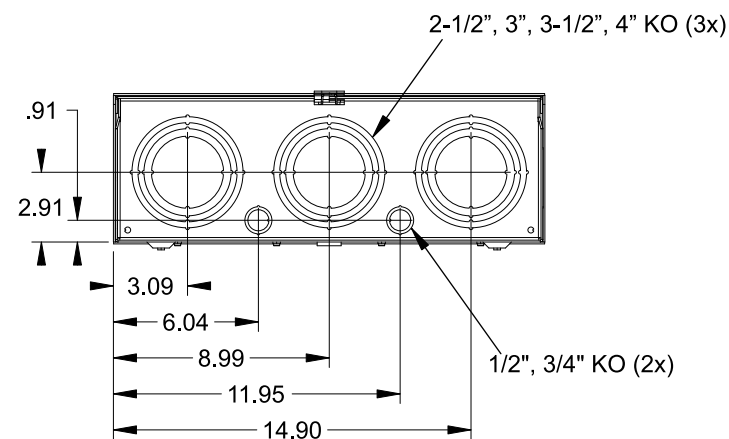

Catalog Number: 9810-9502

Features and Ratings

- Ringless Type Meter Socket
- 480A Continuous, 600A Max., 300V AC
- Outdoor Enclosure (NEMA Type 3R)
- Painted G90 Steel Enclosure
- 1 Phase, 3-Wire
- Meter Socket Type K-4UT
- For Overhead & Underground Service
- HD Type Hub Openings, 2 Cover Plates Installed

(2) TYPE HD (LARGE) HUB OPENING COVER PLATES INSTALLED

Accessories

CONDUIT HUBS (HD Type)	
TRADE SIZE	CATALOG No.
3 INCH	EC56856 or H56856-2
3-1/2 INCH	EC56857 or H56857-2
4 INCH	EC56858 or H56858-2
Hub Cover Plate	EC56933 or H56933S

K4 Lexan Shield **K4 Manual Bypass**
 Cat No: 5007400-K Cat No: H56495

Blank Sliding Cover
 Steel - Cat. No: HA-300529-3
 Aluminum - Cat. No: HA-300529-4

Connectors, Wire Sizes and Torques

CONNECTOR	PART No.	WIRE SIZE	HEX DRIVE	TORQUE
LINE	56427-M	(2) #4 - 500 kcmil	3/8"	375 IN-LBS.
LOAD	56425-M	(2) #4 - 500 kcmil	3/8"	375 IN-LBS.
NEUTRAL	56490	(2) #4 - 500 kcmil	3/8"	375 IN-LBS.
GROUND	56734	#6 - 250 kcmil	5/16"	275 IN-LBS.

VIEW SHOWN WITH COVER REMOVED

© 2016 Copyright Siemens Industry, Inc.

TALON

Meter Socket

Description: **480A Cont, 4 Terminal, K-4UT, 300V AC, Painted Steel Enclosure**

JEL 3/18/16 DO NOT SCALE DRAWING Dwg No: **9810-9502**