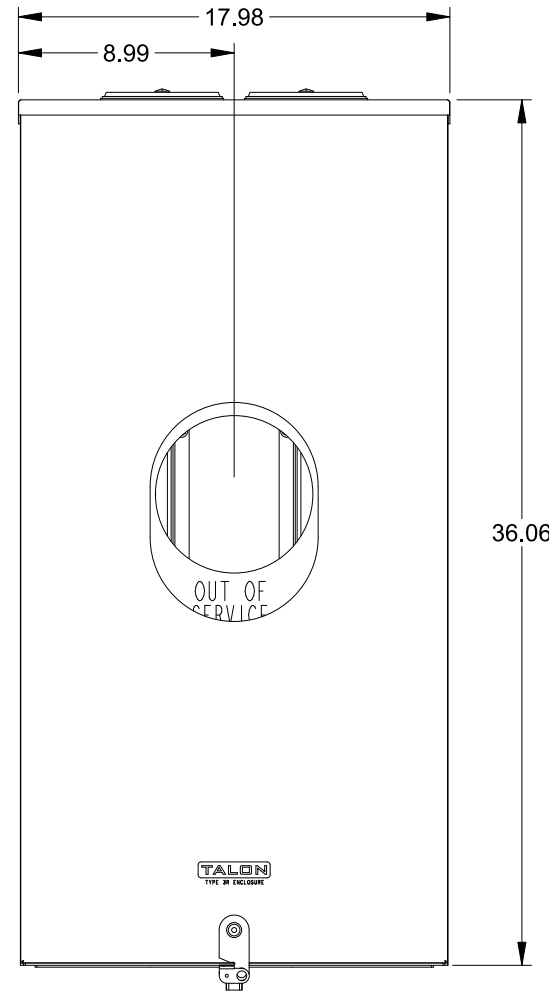

Catalog Number: 9810-9502

Features and Ratings

- Ringless Type Meter Socket
- 480A Continuous, 600A Max., 300V AC
- Outdoor Enclosure (NEMA Type 3R)
- Painted G90 Steel Enclosure
- 1 Phase, 3-Wire
- Meter Socket Type K-4UT
- For Overhead & Underground Service
- HD Type Hub Openings, 2 Cover Plates Installed

(2) TYPE HD (LARGE) HUB OPENING COVER PLATES INSTALLED

Accessories

CONDUIT HUBS (HD Type)	
TRADE SIZE	CATALOG No.
3 INCH	EC56856 or H56856-2
3-1/2 INCH	EC56857 or H56857-2
4 INCH	EC56858 or H56858-2
Hub Cover Plate	EC56933 or H56933S

K4 Lexan Shield **K4 Manual Bypass**
 Cat No: 5007400-K Cat No: H56495

Blank Sliding Cover
 Steel - Cat. No: HA-300529-3
 Aluminum - Cat. No: HA-300529-4

Connectors, Wire Sizes and Torques

CONNECTOR	PART No.	WIRE SIZE	HEX DRIVE	TORQUE
LINE	56427-M	(2) #4 - 500 kcmil	3/8"	375 IN-LBS.
LOAD	56425-M	(2) #4 - 500 kcmil	3/8"	375 IN-LBS.
NEUTRAL	56490	(2) #4 - 500 kcmil	3/8"	375 IN-LBS.
GROUND	56734	#6 - 250 kcmil	5/16"	275 IN-LBS.

VIEW SHOWN WITH COVER REMOVED

© 2016 Copyright Siemens Industry, Inc.

TALON

Meter Socket

Description: **480A Cont, 4 Terminal, K-4UT, 300V AC, Painted Steel Enclosure**

JEL 3/18/16 DO NOT SCALE DRAWING Dwg No: **9810-9502**