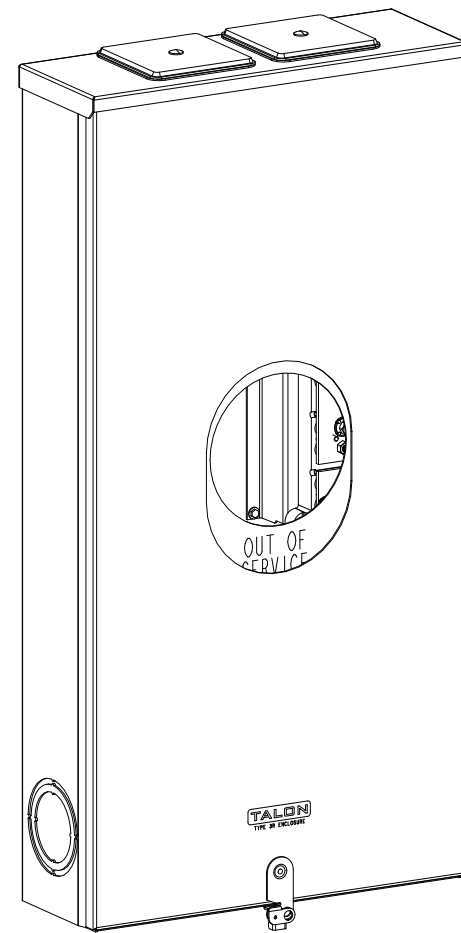

Catalog Number: 9810-9502

Features and Ratings

- Ringless Type Meter Socket
- 480A Continuous, 600A Max., 300V AC
- Outdoor Enclosure (NEMA Type 3R)
- Painted G90 Steel Enclosure
- 1 Phase, 3-Wire
- Meter Socket Type K-4UT
- For Overhead & Underground Service
- HD Type Hub Openings, 2 Cover Plates Installed

(2) TYPE HD (LARGE) HUB OPENING COVER PLATES INSTALLED

Accessories

CONDUIT HUBS (HD Type)	
TRADE SIZE	CATALOG No.
3 INCH	EC56856 or H56856-2
3-1/2 INCH	EC56857 or H56857-2
4 INCH	EC56858 or H56858-2
Hub Cover Plate	EC56933 or H56933S

K4 Lexan Shield **K4 Manual Bypass**
 Cat No: 5007400-K Cat No: H56495

Blank Sliding Cover
 Steel - Cat. No: HA-300529-3
 Aluminum - Cat. No: HA-300529-4

Connectors, Wire Sizes and Torques

CONNECTOR	PART No.	WIRE SIZE	HEX DRIVE	TORQUE
LINE	56427-M	(2) #4 - 500 kcmil	3/8"	375 IN-LBS.
LOAD	56425-M	(2) #4 - 500 kcmil	3/8"	375 IN-LBS.
NEUTRAL	56490	(2) #4 - 500 kcmil	3/8"	375 IN-LBS.
GROUND	56734	#6 - 250 kcmil	5/16"	275 IN-LBS.

VIEW SHOWN WITH COVER REMOVED

© 2016 Copyright Siemens Industry, Inc.

TALON

Meter Socket

Description: **480A Cont, 4 Terminal, K-4UT, 300V AC, Painted Steel Enclosure**

JEL 3/18/16 DO NOT SCALE DRAWING Dwg No: **9810-9502**