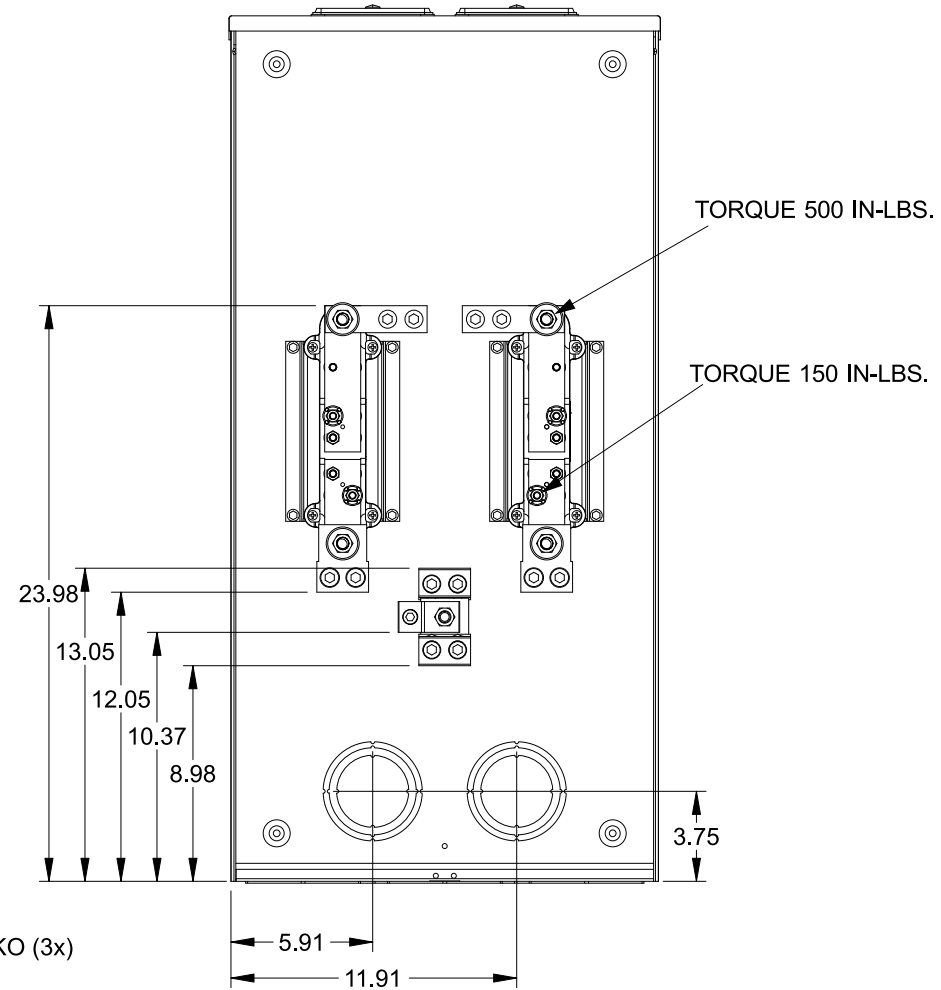

Catalog Number: 9810-9502

Features and Ratings

- Ringless Type Meter Socket
- 480A Continuous, 600A Max., 300V AC
- Outdoor Enclosure (NEMA Type 3R)
- Painted G90 Steel Enclosure
- 1 Phase, 3-Wire
- Meter Socket Type K-4UT
- For Overhead & Underground Service
- HD Type Hub Openings, 2 Cover Plates Installed

(2) TYPE HD (LARGE) HUB OPENING COVER PLATES INSTALLED

Accessories

CONDUIT HUBS (HD Type)	
TRADE SIZE	CATALOG No.
3 INCH	EC56856 or H56856-2
3-1/2 INCH	EC56857 or H56857-2
4 INCH	EC56858 or H56858-2
Hub Cover Plate	EC56933 or H56933S

K4 Lexan Shield **K4 Manual Bypass**
 Cat No: 5007400-K Cat No: H56495

Blank Sliding Cover
 Steel - Cat. No: HA-300529-3
 Aluminum - Cat. No: HA-300529-4

Connectors, Wire Sizes and Torques

CONNECTOR	PART No.	WIRE SIZE	HEX DRIVE	TORQUE
LINE	56427-M	(2) #4 - 500 kcmil	3/8"	375 IN-LBS.
LOAD	56425-M	(2) #4 - 500 kcmil	3/8"	375 IN-LBS.
NEUTRAL	56490	(2) #4 - 500 kcmil	3/8"	375 IN-LBS.
GROUND	56734	#6 - 250 kcmil	5/16"	275 IN-LBS.

VIEW SHOWN WITH COVER REMOVED

© 2016 Copyright Siemens Industry, Inc.

TALON

Meter Socket

Description: **480A Cont, 4 Terminal, K-4UT, 300V AC, Painted Steel Enclosure**

JEL 3/18/16 DO NOT SCALE DRAWING Dwg No: **9810-9502**