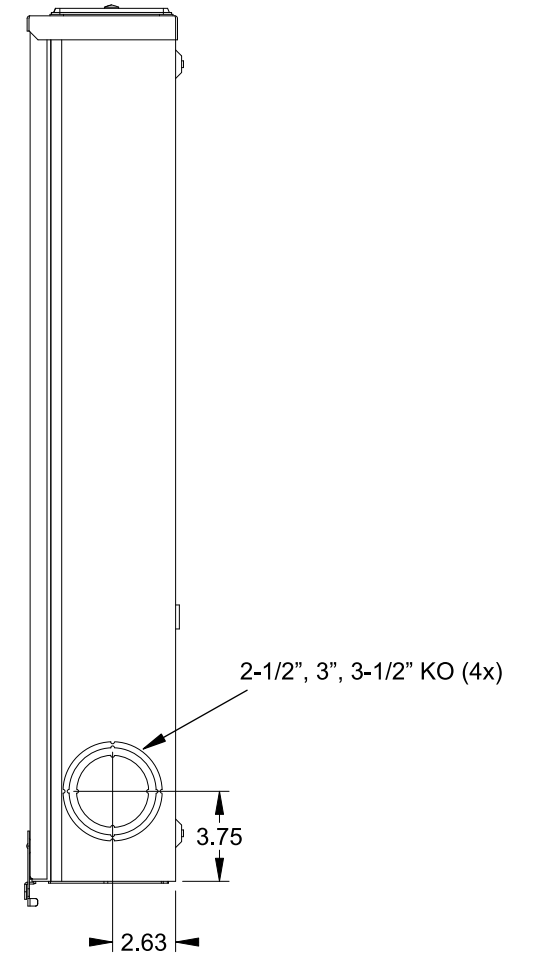

Catalog Number: 9810-9502

Features and Ratings

- Ringless Type Meter Socket
- 480A Continuous, 600A Max., 300V AC
- Outdoor Enclosure (NEMA Type 3R)
- Painted G90 Steel Enclosure
- 1 Phase, 3-Wire
- Meter Socket Type K-4UT
- For Overhead & Underground Service
- HD Type Hub Openings, 2 Cover Plates Installed

(2) TYPE HD (LARGE) HUB OPENING COVER PLATES INSTALLED

Accessories

CONDUIT HUBS (HD Type)	
TRADE SIZE	CATALOG No.
3 INCH	EC56856 or H56856-2
3-1/2 INCH	EC56857 or H56857-2
4 INCH	EC56858 or H56858-2
Hub Cover Plate	EC56933 or H56933S

K4 Lexan Shield **K4 Manual Bypass**
 Cat No: 5007400-K Cat No: H56495

Blank Sliding Cover
 Steel - Cat. No: HA-300529-3
 Aluminum - Cat. No: HA-300529-4

Connectors, Wire Sizes and Torques

CONNECTOR	PART No.	WIRE SIZE	HEX DRIVE	TORQUE
LINE	56427-M	(2) #4 - 500 kcmil	3/8"	375 IN-LBS.
LOAD	56425-M	(2) #4 - 500 kcmil	3/8"	375 IN-LBS.
NEUTRAL	56490	(2) #4 - 500 kcmil	3/8"	375 IN-LBS.
GROUND	56734	#6 - 250 kcmil	5/16"	275 IN-LBS.

VIEW SHOWN WITH COVER REMOVED

© 2016 Copyright Siemens Industry, Inc.

TALON

Meter Socket

Description: **480A Cont, 4 Terminal, K-4UT, 300V AC, Painted Steel Enclosure**

JEL 3/18/16 DO NOT SCALE DRAWING Dwg No: **9810-9502**