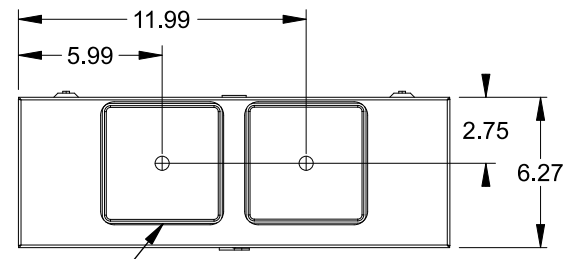

Catalog Number: 9810-9502

Features and Ratings

- Ringless Type Meter Socket
- 480A Continuous, 600A Max., 300V AC
- Outdoor Enclosure (NEMA Type 3R)
- Painted G90 Steel Enclosure
- 1 Phase, 3-Wire
- Meter Socket Type K-4UT
- For Overhead & Underground Service
- HD Type Hub Openings, 2 Cover Plates Installed

(2) TYPE HD (LARGE) HUB OPENING COVER PLATES INSTALLED

Accessories

CONDUIT HUBS (HD Type)	
TRADE SIZE	CATALOG No.
3 INCH	EC56856 or H56856-2
3-1/2 INCH	EC56857 or H56857-2
4 INCH	EC56858 or H56858-2
Hub Cover Plate	EC56933 or H56933S

K4 Lexan Shield **K4 Manual Bypass**
 Cat No: 5007400-K Cat No: H56495

Blank Sliding Cover
 Steel - Cat. No: HA-300529-3
 Aluminum - Cat. No: HA-300529-4

Connectors, Wire Sizes and Torques

CONNECTOR	PART No.	WIRE SIZE	HEX DRIVE	TORQUE
LINE	56427-M	(2) #4 - 500 kcmil	3/8"	375 IN-LBS.
LOAD	56425-M	(2) #4 - 500 kcmil	3/8"	375 IN-LBS.
NEUTRAL	56490	(2) #4 - 500 kcmil	3/8"	375 IN-LBS.
GROUND	56734	#6 - 250 kcmil	5/16"	275 IN-LBS.

VIEW SHOWN WITH COVER REMOVED

© 2016 Copyright Siemens Industry, Inc.

TALON

Meter Socket

Description: **480A Cont, 4 Terminal, K-4UT, 300V AC, Painted Steel Enclosure**

JEL 3/18/16 DO NOT SCALE DRAWING Dwg No: **9810-9502**