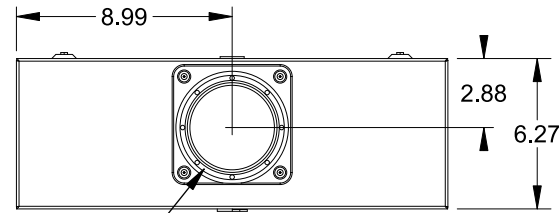

**Catalog Number: 9810-8545**

**Features and Ratings**

- Ringless Type Meter Socket
- 400A CU / 395 AL Continuous, 300V AC
- Outdoor Enclosure (NEMA Type 3R)
- Painted Steel Enclosure
- 1 Phase, 3-Wire
- Meter Socket Type K-4UT
- For Overhead & Underground Service
- 3-1/2" HD Type Hub Installed

**Accessories**

CONDUIT HUBS (HD Type)	
TRADE SIZE	CATALOG No.
3 INCH	EC56856 or H56856-2
3-1/2 INCH	EC56857 or H56857-2
4 INCH	EC56858 or H56858-2
Hub Cover Plate	EC56933 or H56933S

**K4 Lexan Shield**      **K4 Manual Bypass**  
 Cat No: 5007400-K      Cat No: H56495  
**Blank Sliding Cover**  
 Steel - Cat. No: HA-300529-3  
 Aluminum - Cat. No: HA-300529-4

**Connectors, Wire Sizes and Torques**

CONNECTOR	PART No.	WIRE SIZE	HEX DRIVE	TORQUE
LINE	56427	(2) #6 - 350 kcmil	5/16"	275 IN-LBS.
LOAD	56425	(2) #6 - 350 kcmil	5/16"	275 IN-LBS.
NEUTRAL	56426	(4) #6 - 350 kcmil	5/16"	275 IN-LBS.
GROUND	56734	#6 - 250 kcmil	5/16"	275 IN-LBS.

TYPE HD 3-1/2" HUB INSTALLED

VIEW SHOWN WITH COVER REMOVED

© 2016 Copyright Siemens Industry, Inc.

**TALON**  
**Meter Socket**

Description: **400A Cont, 4 Terminal, K-4UT, 300V AC, Painted Steel Enclosure**