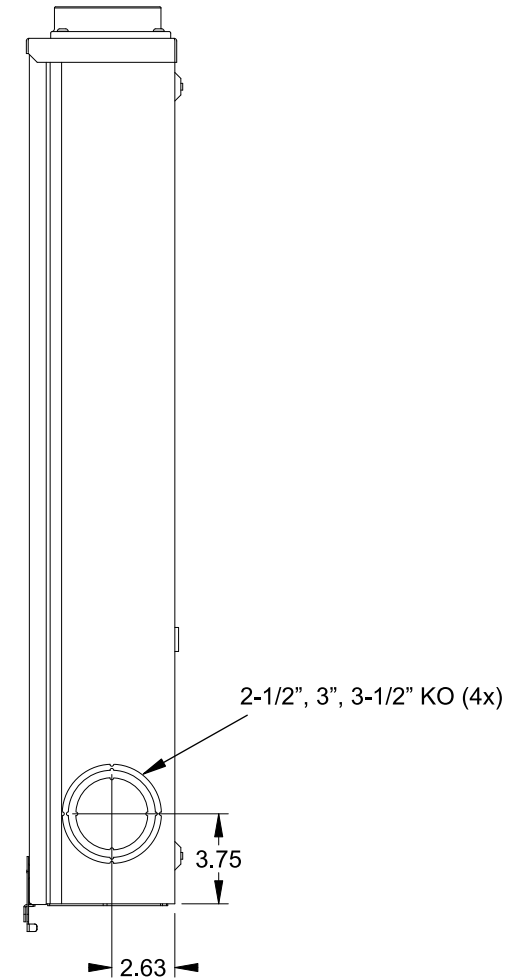

**Accessories**

CONDUIT HUBS (HD Type)	
TRADE SIZE	CATALOG No.
3 INCH	EC56856 or H56856-2
3-1/2 INCH	EC56857 or H56857-2
4 INCH	EC56858 or H56858-2
Hub Cover Plate	EC56933 or H56933S

**K4 Lexan Shield**      **K4 Manual Bypass**  
 Cat No: 5007400-K      Cat No: H56495  
**Blank Sliding Cover**  
 Steel - Cat. No: HA-300529-3  
 Aluminum - Cat. No: HA-300529-4

**Connectors, Wire Sizes and Torques**

CONNECTOR	PART No.	WIRE SIZE	HEX DRIVE	TORQUE
LINE	56427	(2) #6 - 350 kcmil	5/16"	275 IN-LBS.
LOAD	56425	(2) #6 - 350 kcmil	5/16"	275 IN-LBS.
NEUTRAL	56426	(4) #6 - 350 kcmil	5/16"	275 IN-LBS.
GROUND	56734	#6 - 250 kcmil	5/16"	275 IN-LBS.

TYPE HD 3-1/2" HUB INSTALLED

VIEW SHOWN WITH COVER REMOVED

© 2016 Copyright Siemens Industry, Inc.

**TALON**  
**Meter Socket**

Description: **400A Cont, 4 Terminal, K-4UT, 300V AC, Painted Steel Enclosure**

JEL 3/18/16 DO NOT SCALE DRAWING Dwg No: **9810-8545**