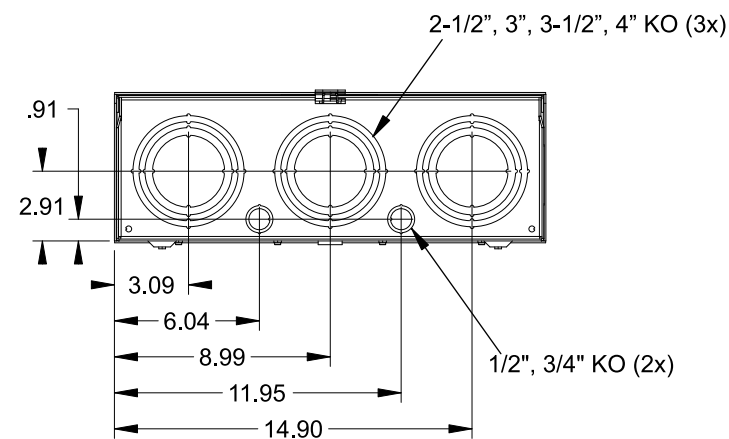

**Accessories**

CONDUIT HUBS (HD Type)	
TRADE SIZE	CATALOG No.
3 INCH	EC56856 or H56856-2
3-1/2 INCH	EC56857 or H56857-2
4 INCH	EC56858 or H56858-2
Hub Cover Plate	EC56933 or H56933S

**K4 Lexan Shield**      **K4 Manual Bypass**  
 Cat No: 5007400-K      Cat No: H56495  
**Blank Sliding Cover**  
 Steel - Cat. No: HA-300529-3  
 Aluminum - Cat. No: HA-300529-4

**Connectors, Wire Sizes and Torques**

CONNECTOR	PART No.	WIRE SIZE	HEX DRIVE	TORQUE
LINE	56427	(2) #6 - 350 kcmil	5/16"	275 IN-LBS.
LOAD	56425	(2) #6 - 350 kcmil	5/16"	275 IN-LBS.
NEUTRAL	56426	(4) #6 - 350 kcmil	5/16"	275 IN-LBS.
GROUND	56734	#6 - 250 kcmil	5/16"	275 IN-LBS.

TYPE HD 3-1/2" HUB INSTALLED

VIEW SHOWN WITH COVER REMOVED

© 2016 Copyright Siemens Industry, Inc.

**TALON**  
**Meter Socket**

Description: **400A Cont, 4 Terminal, K-4UT, 300V AC, Painted Steel Enclosure**