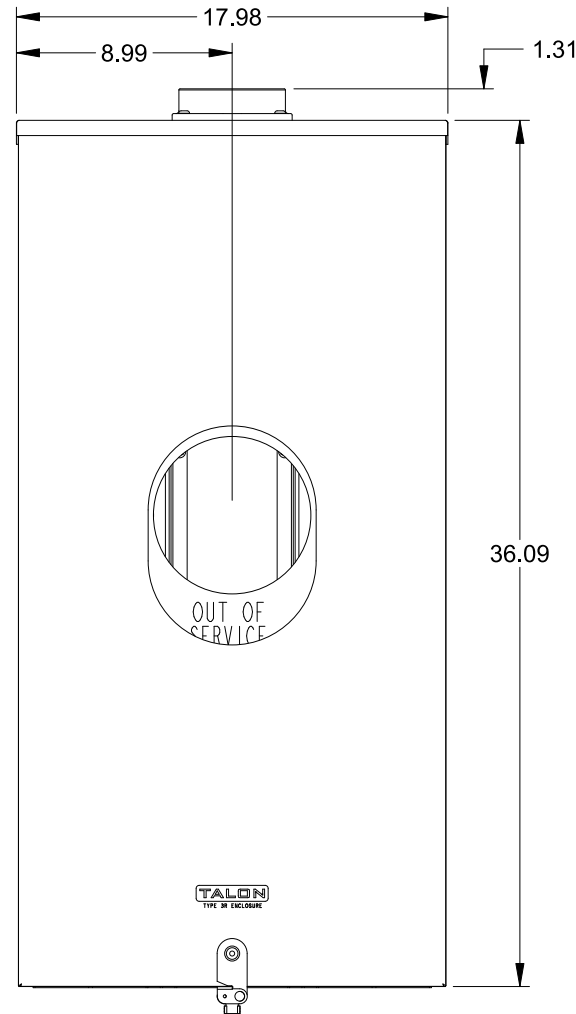

**Catalog Number: 9810-8545**

**Features and Ratings**

- Ringless Type Meter Socket
- 400A CU / 395 AL Continuous, 300V AC
- Outdoor Enclosure (NEMA Type 3R)
- Painted Steel Enclosure
- 1 Phase, 3-Wire
- Meter Socket Type K-4UT
- For Overhead & Underground Service
- 3-1/2" HD Type Hub Installed

**Accessories**

CONDUIT HUBS (HD Type)	
TRADE SIZE	CATALOG No.
3 INCH	EC56856 or H56856-2
3-1/2 INCH	EC56857 or H56857-2
4 INCH	EC56858 or H56858-2
Hub Cover Plate	EC56933 or H56933S

**K4 Lexan Shield**      **K4 Manual Bypass**  
 Cat No: 5007400-K      Cat No: H56495  
**Blank Sliding Cover**  
 Steel - Cat. No: HA-300529-3  
 Aluminum - Cat. No: HA-300529-4

**Connectors, Wire Sizes and Torques**

CONNECTOR	PART No.	WIRE SIZE	HEX DRIVE	TORQUE
LINE	56427	(2) #6 - 350 kcmil	5/16"	275 IN-LBS.
LOAD	56425	(2) #6 - 350 kcmil	5/16"	275 IN-LBS.
NEUTRAL	56426	(4) #6 - 350 kcmil	5/16"	275 IN-LBS.
GROUND	56734	#6 - 250 kcmil	5/16"	275 IN-LBS.

TYPE HD 3-1/2" HUB INSTALLED

VIEW SHOWN WITH COVER REMOVED

© 2016 Copyright Siemens Industry, Inc.

**TALON**  
**Meter Socket**

Description: **400A Cont, 4 Terminal, K-4UT, 300V AC, Painted Steel Enclosure**