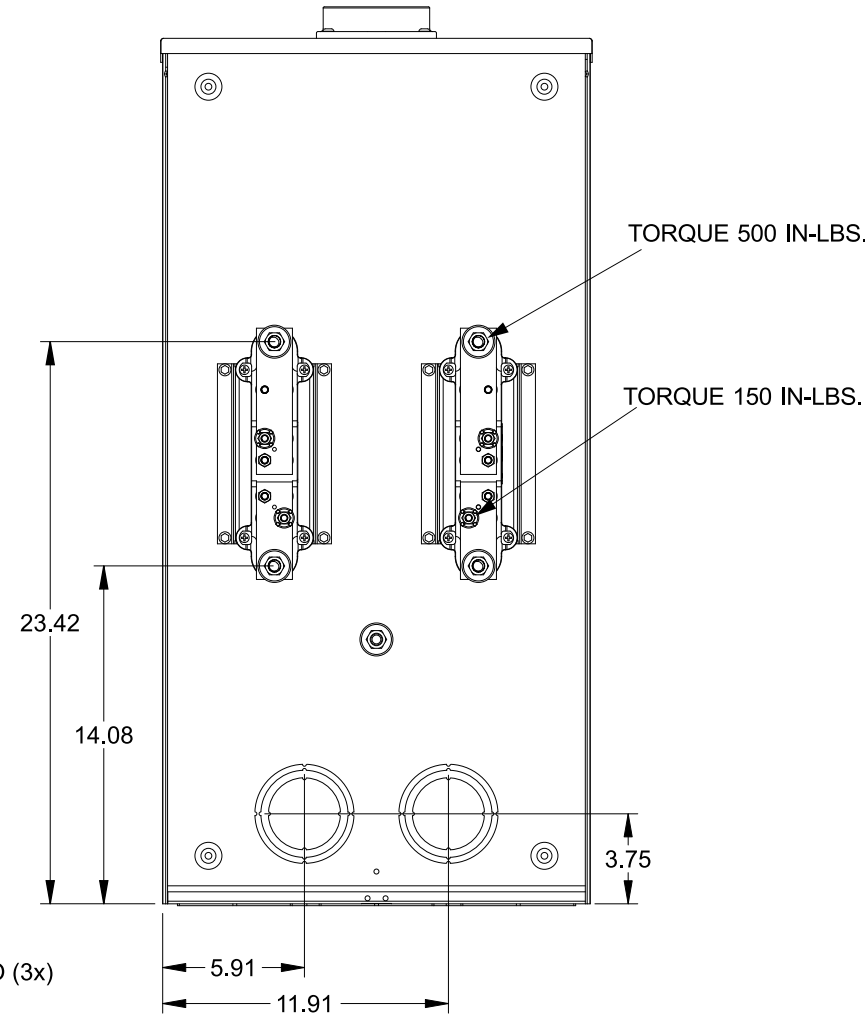

**Accessories**

CONDUIT HUBS (HD Type)	
TRADE SIZE	CATALOG No.
3 INCH	EC56856 or H56856-2
3-1/2 INCH	EC56857 or H56857-2
4 INCH	EC56858 or H56858-2
Hub Cover Plate	EC56933 or H56933S

**K4 Lexan Shield**      **K4 Manual Bypass**  
 Cat No: 5007400-K      Cat No: H56495  
**Blank Sliding Cover**  
 Steel - Cat. No: HA-300529-3  
 Aluminum - Cat. No: HA-300529-4

**Connectors, Wire Sizes and Torques**

CONNECTOR	PART No.	WIRE SIZE	HEX DRIVE	TORQUE
LINE	56427	(2) #6 - 350 kcmil	5/16"	275 IN-LBS.
LOAD	56425	(2) #6 - 350 kcmil	5/16"	275 IN-LBS.
NEUTRAL	56426	(4) #6 - 350 kcmil	5/16"	275 IN-LBS.
GROUND	56734	#6 - 250 kcmil	5/16"	275 IN-LBS.

TYPE HD 3-1/2" HUB INSTALLED

VIEW SHOWN WITH COVER REMOVED

© 2016 Copyright Siemens Industry, Inc.

**TALON**  
**Meter Socket**

Description: **400A Cont, 4 Terminal, K-4UT, 300V AC, Painted Steel Enclosure**

JEL 3/18/16 DO NOT SCALE DRAWING Dwg No: **9810-8545**