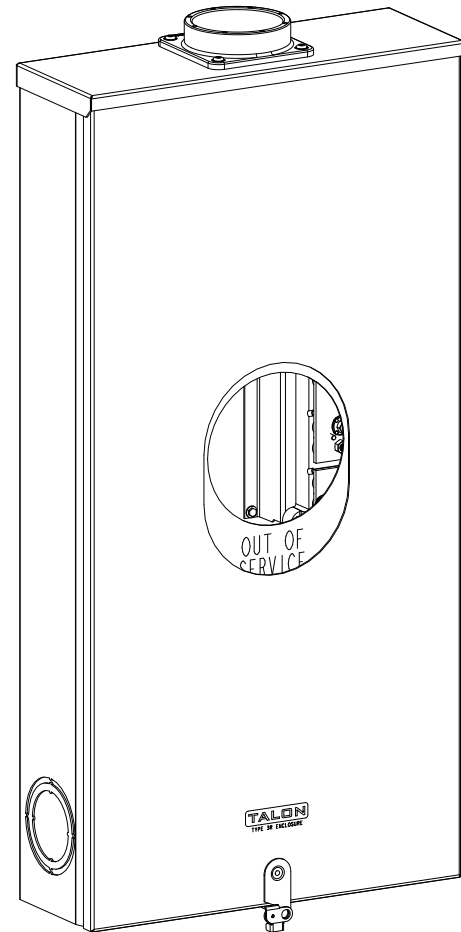

**Catalog Number: 9810-8545**

**Features and Ratings**

- Ringless Type Meter Socket
- 400A CU / 395 AL Continuous, 300V AC
- Outdoor Enclosure (NEMA Type 3R)
- Painted Steel Enclosure
- 1 Phase, 3-Wire
- Meter Socket Type K-4UT
- For Overhead & Underground Service
- 3-1/2" HD Type Hub Installed

**Accessories**

CONDUIT HUBS (HD Type)	
TRADE SIZE	CATALOG No.
3 INCH	EC56856 or H56856-2
3-1/2 INCH	EC56857 or H56857-2
4 INCH	EC56858 or H56858-2
Hub Cover Plate	EC56933 or H56933S

**K4 Lexan Shield**      **K4 Manual Bypass**  
 Cat No: 5007400-K      Cat No: H56495  
**Blank Sliding Cover**  
 Steel - Cat. No: HA-300529-3  
 Aluminum - Cat. No: HA-300529-4

**Connectors, Wire Sizes and Torques**

CONNECTOR	PART No.	WIRE SIZE	HEX DRIVE	TORQUE
LINE	56427	(2) #6 - 350 kcmil	5/16"	275 IN-LBS.
LOAD	56425	(2) #6 - 350 kcmil	5/16"	275 IN-LBS.
NEUTRAL	56426	(4) #6 - 350 kcmil	5/16"	275 IN-LBS.
GROUND	56734	#6 - 250 kcmil	5/16"	275 IN-LBS.

TYPE HD 3-1/2" HUB INSTALLED

VIEW SHOWN WITH COVER REMOVED

© 2016 Copyright Siemens Industry, Inc.

**TALON**  
**Meter Socket**

Description: **400A Cont, 4 Terminal, K-4UT, 300V AC, Painted Steel Enclosure**