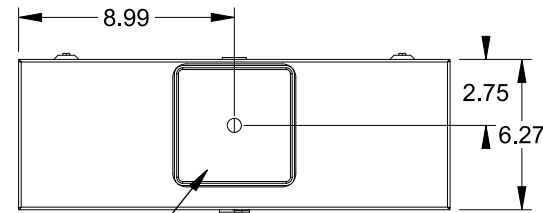

Catalog Number: 9810-8544

Features and Ratings

- Ringless Type Meter Socket
- 400A CU / 395 AL Continuous, 300V AC
- Outdoor Enclosure (NEMA Type 3R)
- Painted G90 Steel Enclosure
- 1 Phase, 3-Wire
- Meter Socket Type K-4UT
- For Overhead & Underground Service
- HD Type Hub Opening, Cover Plate Installed

TYPE HD (LARGE) HUB OPENING
COVER PLATE INSTALLED

Accessories

CONDUIT HUBS (HD Type)	
TRADE SIZE	CATALOG No.
3 INCH	EC56856 or H56856-2
3-1/2 INCH	EC56857 or H56857-2
4 INCH	EC56858 or H56858-2
Hub Cover Plate	EC56933 or H56933S

K4 Lexan Shield **K4 Manual Bypass**
 Cat No: 5007400-K Cat No: H56495

Blank Sliding Cover
 Steel - Cat. No: HA-300529-3
 Aluminum - Cat. No: HA-300529-4

Connectors, Wire Sizes and Torques

CONNECTOR	PART No.	WIRE SIZE	HEX DRIVE	TORQUE
LINE	56427	(2) #6 - 350 kcmil	5/16"	275 IN-LBS.
LOAD	56425	(2) #6 - 350 kcmil	5/16"	275 IN-LBS.
NEUTRAL	56426	(4) #6 - 350 kcmil	5/16"	275 IN-LBS.
GROUND	56734	#6 - 250 kcmil	5/16"	275 IN-LBS.

VIEW SHOWN WITH COVER REMOVED

© 2016 Copyright Siemens Industry, Inc.

TALON
Meter Socket

Description: **400A Cont, 4 Terminal, K-4UT, 300V AC, Painted Steel Enclosure**

JEL 3/18/16 DO NOT SCALE DRAWING Dwg No: **9810-8544**