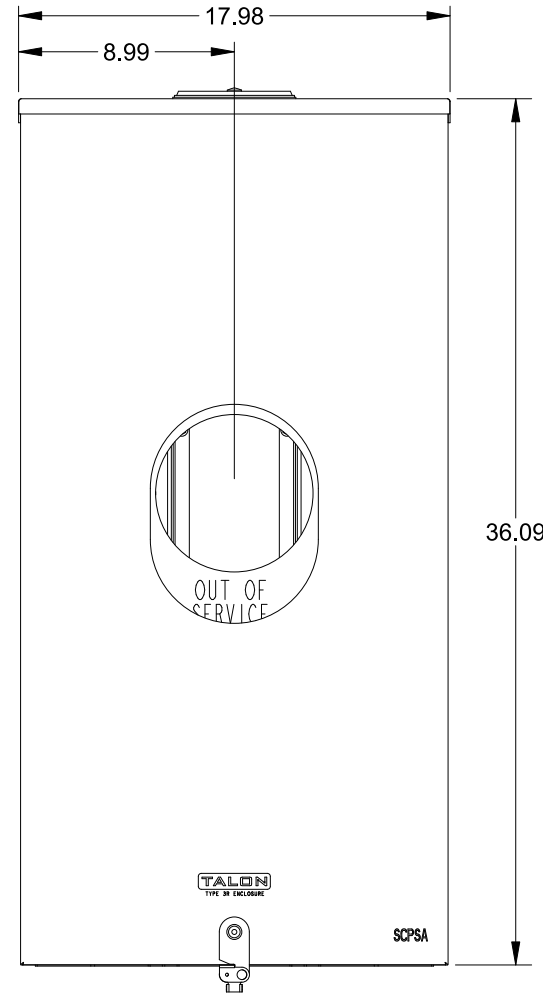

Catalog Number: 9810-8544

Features and Ratings

- Ringless Type Meter Socket
- 400A CU / 395 AL Continuous, 300V AC
- Outdoor Enclosure (NEMA Type 3R)
- Painted G90 Steel Enclosure
- 1 Phase, 3-Wire
- Meter Socket Type K-4UT
- For Overhead & Underground Service
- HD Type Hub Opening, Cover Plate Installed

TYPE HD (LARGE) HUB OPENING
COVER PLATE INSTALLED

Accessories

CONDUIT HUBS (HD Type)	
TRADE SIZE	CATALOG No.
3 INCH	EC56856 or H56856-2
3-1/2 INCH	EC56857 or H56857-2
4 INCH	EC56858 or H56858-2
Hub Cover Plate	EC56933 or H56933S

K4 Lexan Shield **K4 Manual Bypass**
 Cat No: 5007400-K Cat No: H56495

Blank Sliding Cover
 Steel - Cat. No: HA-300529-3
 Aluminum - Cat. No: HA-300529-4

Connectors, Wire Sizes and Torques

CONNECTOR	PART No.	WIRE SIZE	HEX DRIVE	TORQUE
LINE	56427	(2) #6 - 350 kcmil	5/16"	275 IN-LBS.
LOAD	56425	(2) #6 - 350 kcmil	5/16"	275 IN-LBS.
NEUTRAL	56426	(4) #6 - 350 kcmil	5/16"	275 IN-LBS.
GROUND	56734	#6 - 250 kcmil	5/16"	275 IN-LBS.

VIEW SHOWN WITH COVER REMOVED

© 2016 Copyright Siemens Industry, Inc.

TALON
Meter Socket

Description: **400A Cont, 4 Terminal, K-4UT, 300V AC, Painted Steel Enclosure**

JEL 3/18/16 DO NOT SCALE DRAWING Dwg No: **9810-8544**