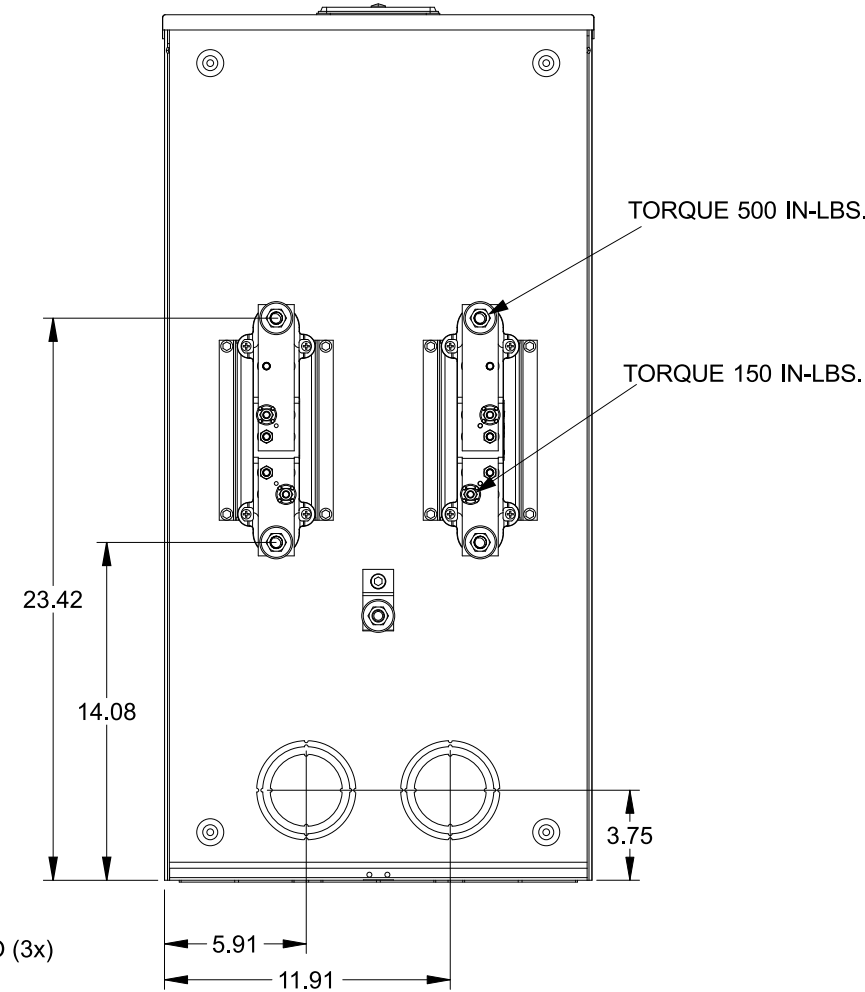

Catalog Number: 9810-8544

Features and Ratings

- Ringless Type Meter Socket
- 400A CU / 395 AL Continuous, 300V AC
- Outdoor Enclosure (NEMA Type 3R)
- Painted G90 Steel Enclosure
- 1 Phase, 3-Wire
- Meter Socket Type K-4UT
- For Overhead & Underground Service
- HD Type Hub Opening, Cover Plate Installed

TYPE HD (LARGE) HUB OPENING
COVER PLATE INSTALLED

Accessories

CONDUIT HUBS (HD Type)	
TRADE SIZE	CATALOG No.
3 INCH	EC56856 or H56856-2
3-1/2 INCH	EC56857 or H56857-2
4 INCH	EC56858 or H56858-2
Hub Cover Plate	EC56933 or H56933S

K4 Lexan Shield **K4 Manual Bypass**
 Cat No: 5007400-K Cat No: H56495

Blank Sliding Cover
 Steel - Cat. No: HA-300529-3
 Aluminum - Cat. No: HA-300529-4

Connectors, Wire Sizes and Torques

CONNECTOR	PART No.	WIRE SIZE	HEX DRIVE	TORQUE
LINE	56427	(2) #6 - 350 kcmil	5/16"	275 IN-LBS.
LOAD	56425	(2) #6 - 350 kcmil	5/16"	275 IN-LBS.
NEUTRAL	56426	(4) #6 - 350 kcmil	5/16"	275 IN-LBS.
GROUND	56734	#6 - 250 kcmil	5/16"	275 IN-LBS.

VIEW SHOWN WITH COVER REMOVED

© 2016 Copyright Siemens Industry, Inc.

TALON
Meter Socket

Description: **400A Cont, 4 Terminal, K-4UT, 300V AC, Painted Steel Enclosure**

JEL 3/18/16 DO NOT SCALE DRAWING Dwg No: **9810-8544**