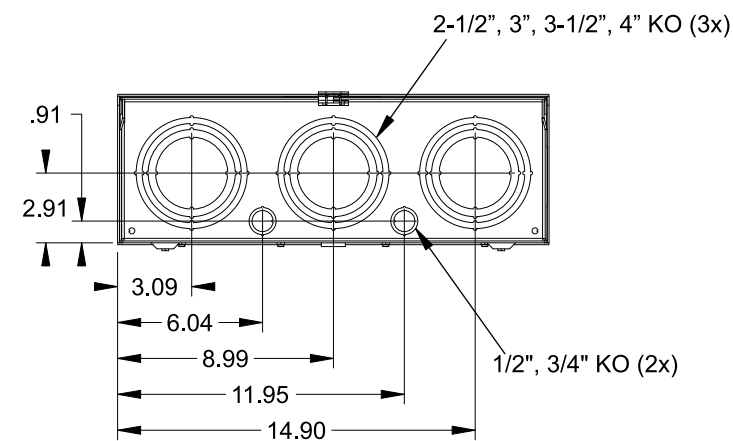

Catalog Number: 9810-8544

Features and Ratings

- Ringless Type Meter Socket
- 400A CU / 395 AL Continuous, 300V AC
- Outdoor Enclosure (NEMA Type 3R)
- Painted G90 Steel Enclosure
- 1 Phase, 3-Wire
- Meter Socket Type K-4UT
- For Overhead & Underground Service
- HD Type Hub Opening, Cover Plate Installed

TYPE HD (LARGE) HUB OPENING
COVER PLATE INSTALLED

Accessories

CONDUIT HUBS (HD Type)	
TRADE SIZE	CATALOG No.
3 INCH	EC56856 or H56856-2
3-1/2 INCH	EC56857 or H56857-2
4 INCH	EC56858 or H56858-2
Hub Cover Plate	EC56933 or H56933S

K4 Lexan Shield **K4 Manual Bypass**
 Cat No: 5007400-K Cat No: H56495

Blank Sliding Cover
 Steel - Cat. No: HA-300529-3
 Aluminum - Cat. No: HA-300529-4

Connectors, Wire Sizes and Torques

CONNECTOR	PART No.	WIRE SIZE	HEX DRIVE	TORQUE
LINE	56427	(2) #6 - 350 kcmil	5/16"	275 IN-LBS.
LOAD	56425	(2) #6 - 350 kcmil	5/16"	275 IN-LBS.
NEUTRAL	56426	(4) #6 - 350 kcmil	5/16"	275 IN-LBS.
GROUND	56734	#6 - 250 kcmil	5/16"	275 IN-LBS.

VIEW SHOWN WITH COVER REMOVED

© 2016 Copyright Siemens Industry, Inc.

TALON
Meter Socket

Description: **400A Cont, 4 Terminal, K-4UT, 300V AC, Painted Steel Enclosure**

JEL 3/18/16 DO NOT SCALE DRAWING Dwg No: **9810-8544**