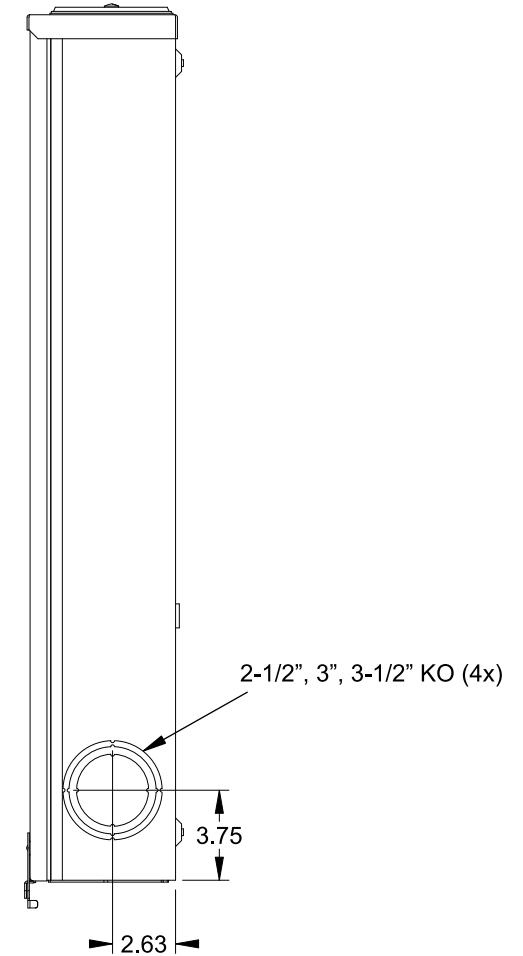

Catalog Number: 9810-8544

Features and Ratings

- Ringless Type Meter Socket
- 400A CU / 395 AL Continuous, 300V AC
- Outdoor Enclosure (NEMA Type 3R)
- Painted G90 Steel Enclosure
- 1 Phase, 3-Wire
- Meter Socket Type K-4UT
- For Overhead & Underground Service
- HD Type Hub Opening, Cover Plate Installed

TYPE HD (LARGE) HUB OPENING
COVER PLATE INSTALLED

Accessories

CONDUIT HUBS (HD Type)	
TRADE SIZE	CATALOG No.
3 INCH	EC56856 or H56856-2
3-1/2 INCH	EC56857 or H56857-2
4 INCH	EC56858 or H56858-2
Hub Cover Plate	EC56933 or H56933S

K4 Lexan Shield **K4 Manual Bypass**
 Cat No: 5007400-K Cat No: H56495

Blank Sliding Cover
 Steel - Cat. No: HA-300529-3
 Aluminum - Cat. No: HA-300529-4

Connectors, Wire Sizes and Torques

CONNECTOR	PART No.	WIRE SIZE	HEX DRIVE	TORQUE
LINE	56427	(2) #6 - 350 kcmil	5/16"	275 IN-LBS.
LOAD	56425	(2) #6 - 350 kcmil	5/16"	275 IN-LBS.
NEUTRAL	56426	(4) #6 - 350 kcmil	5/16"	275 IN-LBS.
GROUND	56734	#6 - 250 kcmil	5/16"	275 IN-LBS.

VIEW SHOWN WITH COVER REMOVED

© 2016 Copyright Siemens Industry, Inc.

TALON
Meter Socket

Description: **400A Cont, 4 Terminal, K-4UT, 300V AC, Painted Steel Enclosure**

JEL 3/18/16 DO NOT SCALE DRAWING Dwg No: **9810-8544**