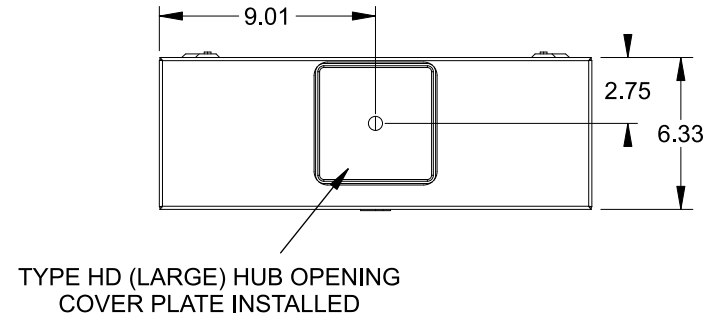

Catalog Number: 9810-8542

Features and Ratings

- Ringless Type Meter Socket
- 480A Continuous, 600A Max., 300V AC
- Outdoor Enclosure (NEMA Type 3R)
- Painted 90 Steel Enclosure
- 1 Phase, 3-Wire
- Meter Socket Type K-4UT
- For Overhead & Underground Service
- HD Type Hub Opening, Cover Plate Installed

Accessories

CONDUIT HUBS (HD Type)	
TRADE SIZE	CATALOG No.
3 INCH	EC56856 or H56856-2
3-1/2 INCH	EC56857 or H56857-2
4 INCH	EC56858 or H56858-2
Hub Cover Plate	EC56933 or H56933S

K4 Lexan Shield **K4 Manual Bypass**
 Cat No: 5007400-K Cat No: H56495

Blank Sliding Cover
 Steel - Cat. No: HA-300529-3
 Aluminum - Cat. No: HA-300529-4

Connectors, Wire Sizes and Torques

CONNECTOR	PART No.	WIRE SIZE	HEX DRIVE	TORQUE
LINE	56427	(2) #6 - 350 kcmil	5/16"	275 IN-LBS.
LOAD	56425	(2) #6 - 350 kcmil	5/16"	275 IN-LBS.
NEUTRAL	56426	(4) #6 - 350 kcmil	5/16"	275 IN-LBS.
GROUND	56734	#6 - 250 kcmil	5/16"	275 IN-LBS.

VIEW SHOWN WITH COVER REMOVED

© 2016 Copyright Siemens Industry, Inc.

TALON
Meter Socket

Description: **480A Cont, 4 Terminal, K-4UT, 300V AC, Painted Steel Enclosure**

JEL 3/18/16 | DO NOT SCALE DRAWING | Dwg No: **9810-8542**