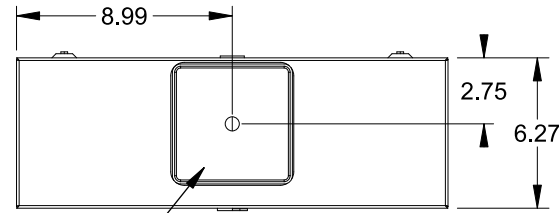

**Catalog Number: 9810-8526**

**Features and Ratings**

- Ringless Type Meter Socket
- 400A CU / 395 AL Continuous, 300V AC
- Outdoor Enclosure (NEMA Type 3R)
- Painted G90 Steel Enclosure
- 1 Phase, 3-Wire
- Meter Socket Type K-4UT
- For Overhead & Underground Service
- HD Type Hub Opening, Cover Plate Installed

TYPE HD (LARGE) HUB OPENING  
COVER PLATE INSTALLED

**Accessories**

CONDUIT HUBS (HD Type)	
TRADE SIZE	CATALOG No.
3 INCH	EC56856 or H56856-2
3-1/2 INCH	EC56857 or H56857-2
4 INCH	EC56858 or H56858-2
Hub Cover Plate	EC56933 or H56933S

K4 Lexan Shield      K4 Manual Bypass  
Cat No: 5007400-K      Cat No: H56495

Blank Sliding Cover  
Steel - Cat. No: HA-300529-3  
Aluminum - Cat. No: HA-300529-4

**Connectors, Wire Sizes and Torques**

CONNECTOR	PART No.	WIRE SIZE	HEX DRIVE	TORQUE
LINE	56427	(2) #6 - 350 kcmil	5/16"	275 IN-LBS.
LOAD	56425	(2) #6 - 350 kcmil	5/16"	275 IN-LBS.
NEUTRAL	56426	(4) #6 - 350 kcmil	5/16"	275 IN-LBS.
GROUND	56734	#6 - 250 kcmil	5/16"	275 IN-LBS.

VIEW SHOWN WITH COVER REMOVED

© 2016 Copyright Siemens Industry, Inc.

**TALON**  
**Meter Socket**

Description: **400A Cont, 4 Terminal, K-4UT, 300V AC, Painted Steel Enclosure**

JEL 3/18/16    DO NOT SCALE DRAWING    Dwg No: **9810-8526**