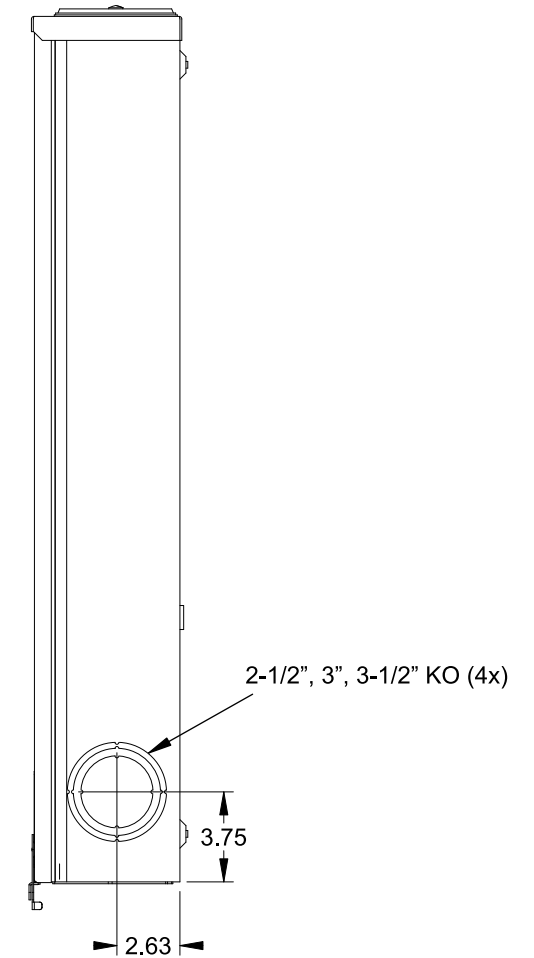

**Catalog Number: 9810-8526**

**Features and Ratings**

- Ringless Type Meter Socket
- 400A CU / 395 AL Continuous, 300V AC
- Outdoor Enclosure (NEMA Type 3R)
- Painted G90 Steel Enclosure
- 1 Phase, 3-Wire
- Meter Socket Type K-4UT
- For Overhead & Underground Service
- HD Type Hub Opening, Cover Plate Installed

TYPE HD (LARGE) HUB OPENING  
COVER PLATE INSTALLED

**Accessories**

CONDUIT HUBS (HD Type)	
TRADE SIZE	CATALOG No.
3 INCH	EC56856 or H56856-2
3-1/2 INCH	EC56857 or H56857-2
4 INCH	EC56858 or H56858-2
Hub Cover Plate	EC56933 or H56933S

K4 Lexan Shield      K4 Manual Bypass  
Cat No: 5007400-K      Cat No: H56495

Blank Sliding Cover  
Steel - Cat. No: HA-300529-3  
Aluminum - Cat. No: HA-300529-4

**Connectors, Wire Sizes and Torques**

CONNECTOR	PART No.	WIRE SIZE	HEX DRIVE	TORQUE
LINE	56427	(2) #6 - 350 kcmil	5/16"	275 IN-LBS.
LOAD	56425	(2) #6 - 350 kcmil	5/16"	275 IN-LBS.
NEUTRAL	56426	(4) #6 - 350 kcmil	5/16"	275 IN-LBS.
GROUND	56734	#6 - 250 kcmil	5/16"	275 IN-LBS.

VIEW SHOWN WITH COVER REMOVED

© 2016 Copyright Siemens Industry, Inc.

**TALON**  
**Meter Socket**

Description: **400A Cont, 4 Terminal, K-4UT, 300V AC, Painted Steel Enclosure**

JEL 3/18/16    DO NOT SCALE DRAWING    Dwg No: **9810-8526**