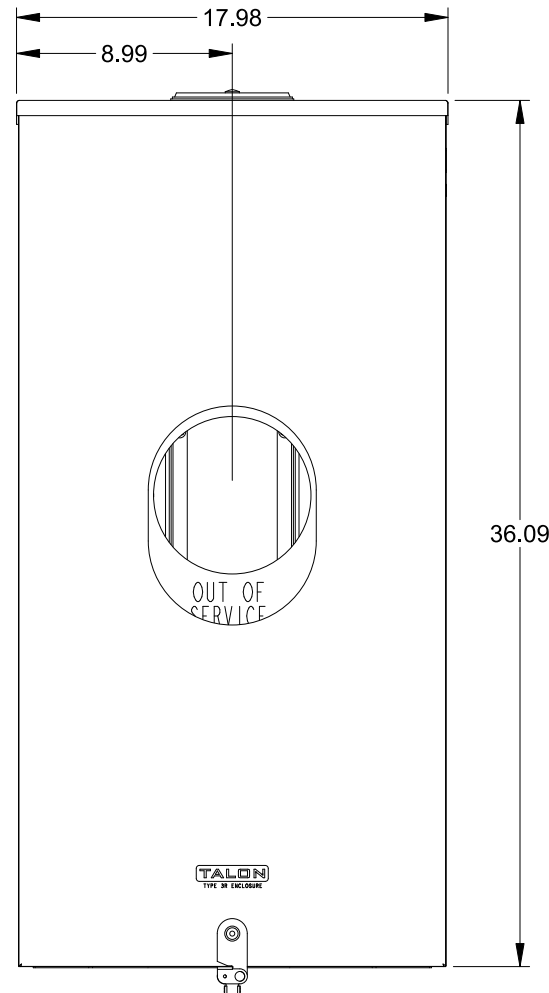

**Catalog Number: 9810-8526**

**Features and Ratings**

- Ringless Type Meter Socket
- 400A CU / 395 AL Continuous, 300V AC
- Outdoor Enclosure (NEMA Type 3R)
- Painted G90 Steel Enclosure
- 1 Phase, 3-Wire
- Meter Socket Type K-4UT
- For Overhead & Underground Service
- HD Type Hub Opening, Cover Plate Installed

TYPE HD (LARGE) HUB OPENING  
COVER PLATE INSTALLED

**Accessories**

CONDUIT HUBS (HD Type)	
TRADE SIZE	CATALOG No.
3 INCH	EC56856 or H56856-2
3-1/2 INCH	EC56857 or H56857-2
4 INCH	EC56858 or H56858-2
Hub Cover Plate	EC56933 or H56933S

K4 Lexan Shield      K4 Manual Bypass  
Cat No: 5007400-K      Cat No: H56495

Blank Sliding Cover  
Steel - Cat. No: HA-300529-3  
Aluminum - Cat. No: HA-300529-4

**Connectors, Wire Sizes and Torques**

CONNECTOR	PART No.	WIRE SIZE	HEX DRIVE	TORQUE
LINE	56427	(2) #6 - 350 kcmil	5/16"	275 IN-LBS.
LOAD	56425	(2) #6 - 350 kcmil	5/16"	275 IN-LBS.
NEUTRAL	56426	(4) #6 - 350 kcmil	5/16"	275 IN-LBS.
GROUND	56734	#6 - 250 kcmil	5/16"	275 IN-LBS.

VIEW SHOWN WITH COVER REMOVED

© 2016 Copyright Siemens Industry, Inc.

**TALON**  
**Meter Socket**

Description: **400A Cont, 4 Terminal, K-4UT, 300V AC, Painted Steel Enclosure**

JEL 3/18/16    DO NOT SCALE DRAWING    Dwg No: **9810-8526**