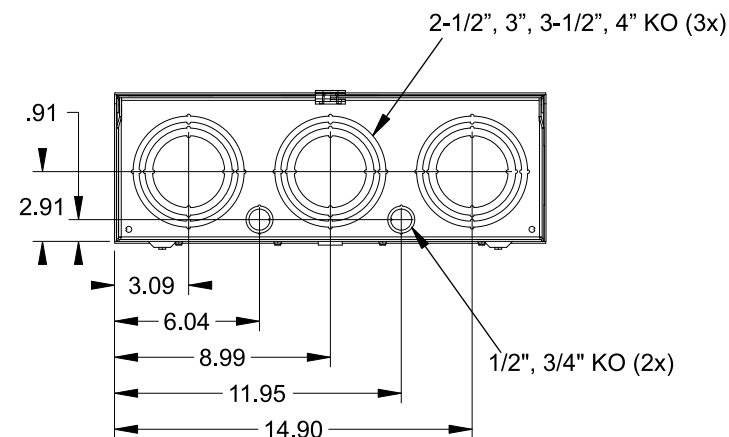

**Catalog Number: 9810-8526**

**Features and Ratings**

- Ringless Type Meter Socket
- 400A CU / 395 AL Continuous, 300V AC
- Outdoor Enclosure (NEMA Type 3R)
- Painted G90 Steel Enclosure
- 1 Phase, 3-Wire
- Meter Socket Type K-4UT
- For Overhead & Underground Service
- HD Type Hub Opening, Cover Plate Installed

TYPE HD (LARGE) HUB OPENING  
COVER PLATE INSTALLED

**Accessories**

CONDUIT HUBS (HD Type)	
TRADE SIZE	CATALOG No.
3 INCH	EC56856 or H56856-2
3-1/2 INCH	EC56857 or H56857-2
4 INCH	EC56858 or H56858-2
Hub Cover Plate	EC56933 or H56933S

K4 Lexan Shield      K4 Manual Bypass  
Cat No: 5007400-K      Cat No: H56495

Blank Sliding Cover  
Steel - Cat. No: HA-300529-3  
Aluminum - Cat. No: HA-300529-4

**Connectors, Wire Sizes and Torques**

CONNECTOR	PART No.	WIRE SIZE	HEX DRIVE	TORQUE
LINE	56427	(2) #6 - 350 kcmil	5/16"	275 IN-LBS.
LOAD	56425	(2) #6 - 350 kcmil	5/16"	275 IN-LBS.
NEUTRAL	56426	(4) #6 - 350 kcmil	5/16"	275 IN-LBS.
GROUND	56734	#6 - 250 kcmil	5/16"	275 IN-LBS.

VIEW SHOWN WITH COVER REMOVED

© 2016 Copyright Siemens Industry, Inc.

**TALON**  
**Meter Socket**

Description: **400A Cont, 4 Terminal, K-4UT, 300V AC, Painted Steel Enclosure**

JEL 3/18/16    DO NOT SCALE DRAWING    Dwg No: **9810-8526**