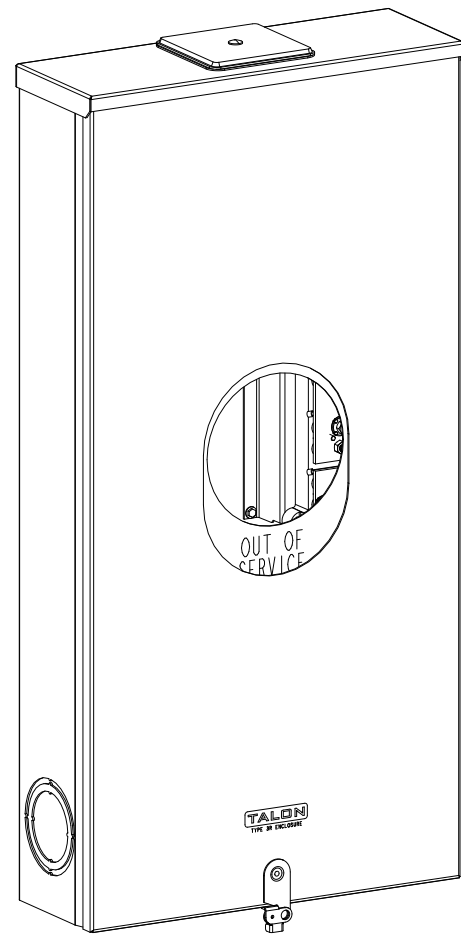

**Catalog Number: 9810-8526**

**Features and Ratings**

- Ringless Type Meter Socket
- 400A CU / 395 AL Continuous, 300V AC
- Outdoor Enclosure (NEMA Type 3R)
- Painted G90 Steel Enclosure
- 1 Phase, 3-Wire
- Meter Socket Type K-4UT
- For Overhead & Underground Service
- HD Type Hub Opening, Cover Plate Installed

TYPE HD (LARGE) HUB OPENING  
COVER PLATE INSTALLED

**Accessories**

CONDUIT HUBS (HD Type)	
TRADE SIZE	CATALOG No.
3 INCH	EC56856 or H56856-2
3-1/2 INCH	EC56857 or H56857-2
4 INCH	EC56858 or H56858-2
Hub Cover Plate	EC56933 or H56933S

K4 Lexan Shield      K4 Manual Bypass  
Cat No: 5007400-K      Cat No: H56495

Blank Sliding Cover  
Steel - Cat. No: HA-300529-3  
Aluminum - Cat. No: HA-300529-4

**Connectors, Wire Sizes and Torques**

CONNECTOR	PART No.	WIRE SIZE	HEX DRIVE	TORQUE
LINE	56427	(2) #6 - 350 kcmil	5/16"	275 IN-LBS.
LOAD	56425	(2) #6 - 350 kcmil	5/16"	275 IN-LBS.
NEUTRAL	56426	(4) #6 - 350 kcmil	5/16"	275 IN-LBS.
GROUND	56734	#6 - 250 kcmil	5/16"	275 IN-LBS.

VIEW SHOWN WITH COVER REMOVED

© 2016 Copyright Siemens Industry, Inc.

**TALON**  
**Meter Socket**

Description: **400A Cont, 4 Terminal, K-4UT, 300V AC, Painted Steel Enclosure**

JEL 3/18/16    DO NOT SCALE DRAWING    Dwg No: **9810-8526**