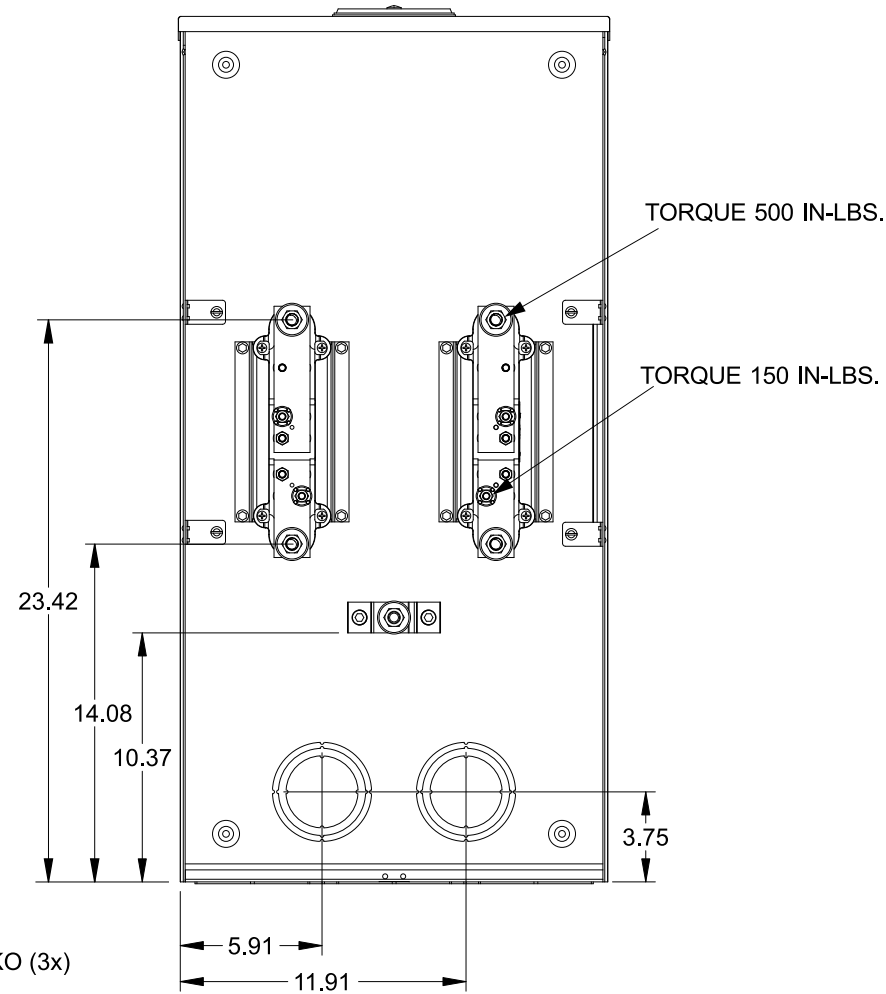

**Catalog Number: 9810-8526**

**Features and Ratings**

- Ringless Type Meter Socket
- 400A CU / 395 AL Continuous, 300V AC
- Outdoor Enclosure (NEMA Type 3R)
- Painted G90 Steel Enclosure
- 1 Phase, 3-Wire
- Meter Socket Type K-4UT
- For Overhead & Underground Service
- HD Type Hub Opening, Cover Plate Installed

TYPE HD (LARGE) HUB OPENING  
COVER PLATE INSTALLED

**Accessories**

CONDUIT HUBS (HD Type)	
TRADE SIZE	CATALOG No.
3 INCH	EC56856 or H56856-2
3-1/2 INCH	EC56857 or H56857-2
4 INCH	EC56858 or H56858-2
Hub Cover Plate	EC56933 or H56933S

K4 Lexan Shield      K4 Manual Bypass  
Cat No: 5007400-K      Cat No: H56495

Blank Sliding Cover  
Steel - Cat. No: HA-300529-3  
Aluminum - Cat. No: HA-300529-4

**Connectors, Wire Sizes and Torques**

CONNECTOR	PART No.	WIRE SIZE	HEX DRIVE	TORQUE
LINE	56427	(2) #6 - 350 kcmil	5/16"	275 IN-LBS.
LOAD	56425	(2) #6 - 350 kcmil	5/16"	275 IN-LBS.
NEUTRAL	56426	(4) #6 - 350 kcmil	5/16"	275 IN-LBS.
GROUND	56734	#6 - 250 kcmil	5/16"	275 IN-LBS.

VIEW SHOWN WITH COVER REMOVED

© 2016 Copyright Siemens Industry, Inc.

**TALON**  
**Meter Socket**

Description: **400A Cont, 4 Terminal, K-4UT, 300V AC, Painted Steel Enclosure**

JEL 3/18/16    DO NOT SCALE DRAWING    Dwg No: **9810-8526**