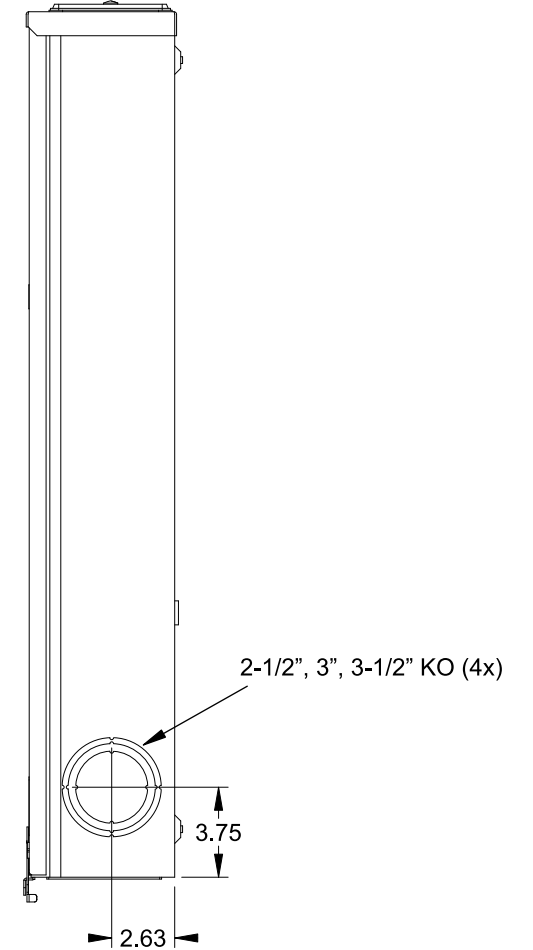

**Catalog Number: 9810-8522**

**Features and Ratings**

- Ringless Type Meter Socket
- 400A CU / 395 AL Continuous, 300V AC
- Outdoor Enclosure (NEMA Type 3R)
- Painted G90 Steel Enclosure
- 1 Phase, 3-Wire, 300VAC
- Meter Socket Type K-4UT
- For Overhead & Underground Service
- HD Type Hub Opening, Cover Plate Installed
- 7/8" Barrel Lock Provision w/Bracket

TYPE HD (LARGE) HUB OPENING  
COVER PLATE INSTALLED

**Accessories**

CONDUIT HUBS (HD Type)	
TRADE SIZE	CATALOG No.
3 INCH	EC56856 or H56856-2
3-1/2 INCH	EC56857 or H56857-2
4 INCH	EC56858 or H56858-2
Hub Cover Plate	EC56933 or H56933S

CONNECTOR	PART No.	WIRE SIZE	HEX DRIVE	TORQUE
LINE	56427	(2) #6 - 350 kcmil	5/16"	275 IN-LBS.
LOAD	56425	(2) #6 - 350 kcmil	5/16"	275 IN-LBS.
NEUTRAL	56426	(4) #6 - 350 kcmil	5/16"	275 IN-LBS.
GROUND	56734	#6 - 250 kcmil	5/16"	275 IN-LBS.

VIEW SHOWN WITH COVER REMOVED

© 2016 Copyright Siemens Industry, Inc.

**TALON**  
**Meter Socket**

Description: **400A Cont, 4 Terminal, K-4UT, 300V AC, Painted Steel Enclosure**

JEL 3/18/16    DO NOT SCALE DRAWING    Dwg No: **9810-8522**