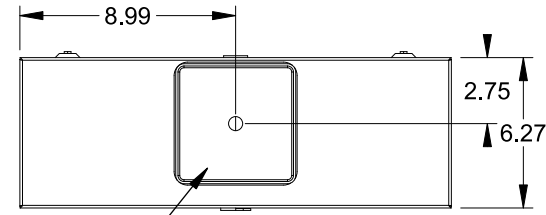

**Catalog Number: 9810-8522**

**Features and Ratings**

- Ringless Type Meter Socket
- 400A CU / 395 AL Continuous, 300V AC
- Outdoor Enclosure (NEMA Type 3R)
- Painted G90 Steel Enclosure
- 1 Phase, 3-Wire, 300VAC
- Meter Socket Type K-4UT
- For Overhead & Underground Service
- HD Type Hub Opening, Cover Plate Installed
- 7/8" Barrel Lock Provision w/Bracket

TYPE HD (LARGE) HUB OPENING  
COVER PLATE INSTALLED

**Accessories**

CONDUIT HUBS (HD Type)	
TRADE SIZE	CATALOG No.
3 INCH	EC56856 or H56856-2
3-1/2 INCH	EC56857 or H56857-2
4 INCH	EC56858 or H56858-2
Hub Cover Plate	EC56933 or H56933S

CONNECTOR	PART No.	WIRE SIZE	HEX DRIVE	TORQUE
LINE	56427	(2) #6 - 350 kcmil	5/16"	275 IN-LBS.
LOAD	56425	(2) #6 - 350 kcmil	5/16"	275 IN-LBS.
NEUTRAL	56426	(4) #6 - 350 kcmil	5/16"	275 IN-LBS.
GROUND	56734	#6 - 250 kcmil	5/16"	275 IN-LBS.

VIEW SHOWN WITH COVER REMOVED

© 2016 Copyright Siemens Industry, Inc.

**TALON**  
**Meter Socket**

Description: **400A Cont, 4 Terminal, K-4UT, 300V AC, Painted Steel Enclosure**

JEL 3/18/16    DO NOT SCALE DRAWING    Dwg No: **9810-8522**