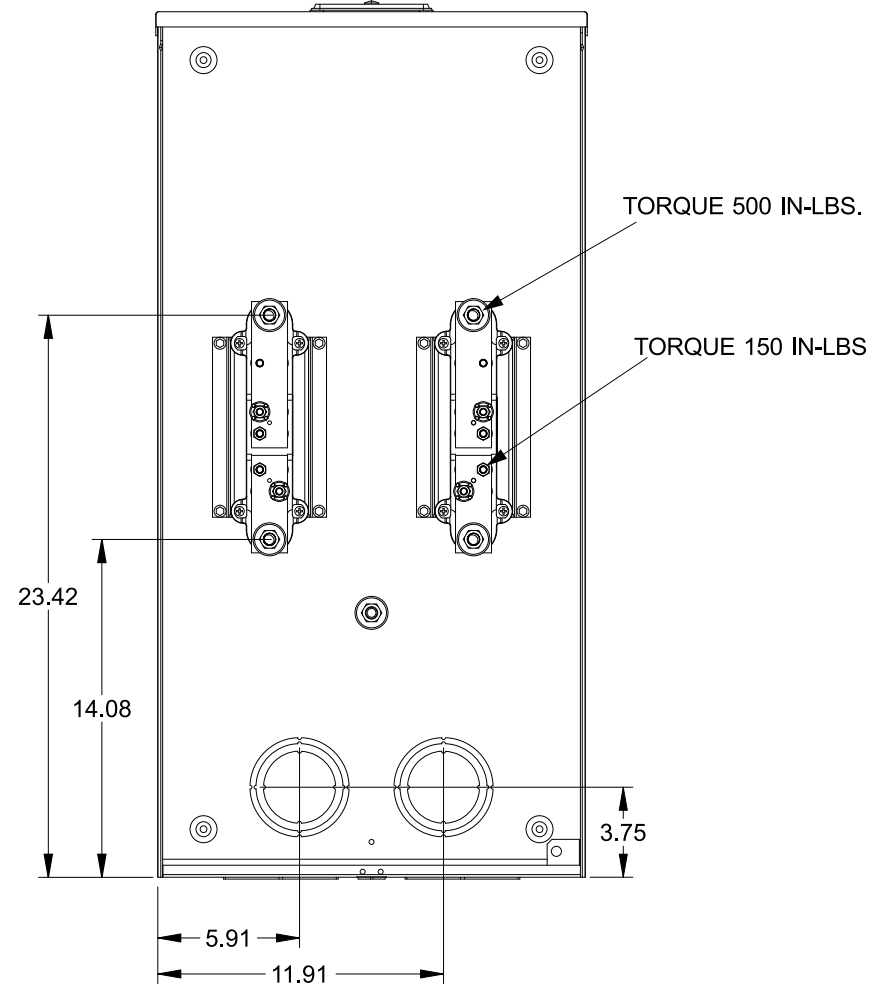

VIEW SHOWN WITH COVER REMOVED