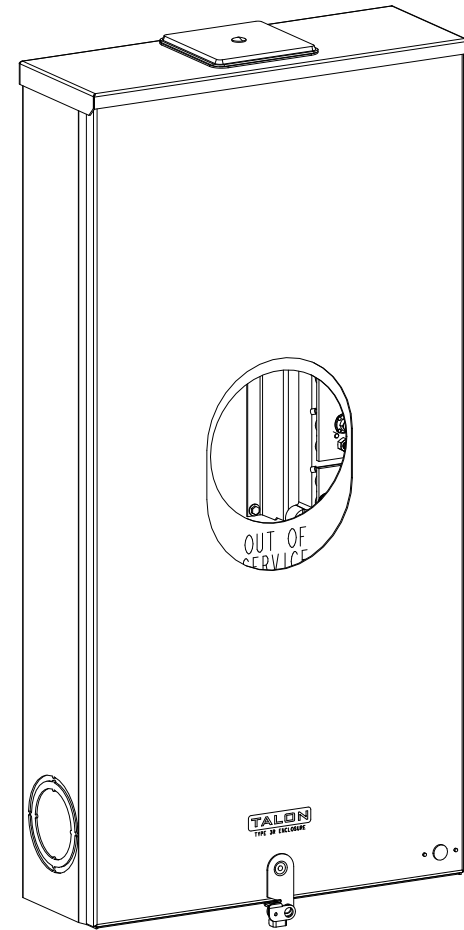

**Catalog Number: 9810-8522**

**Features and Ratings**

- Ringless Type Meter Socket
- 400A CU / 395 AL Continuous, 300V AC
- Outdoor Enclosure (NEMA Type 3R)
- Painted G90 Steel Enclosure
- 1 Phase, 3-Wire, 300VAC
- Meter Socket Type K-4UT
- For Overhead & Underground Service
- HD Type Hub Opening, Cover Plate Installed
- 7/8" Barrel Lock Provision w/Bracket

TYPE HD (LARGE) HUB OPENING  
COVER PLATE INSTALLED

**Accessories**

CONDUIT HUBS (HD Type)	
TRADE SIZE	CATALOG No.
3 INCH	EC56856 or H56856-2
3-1/2 INCH	EC56857 or H56857-2
4 INCH	EC56858 or H56858-2
Hub Cover Plate	EC56933 or H56933S

**K4 Lexan Shield**      **K4 Manual Bypass**  
 Cat No: 5007400-K      Cat No: H56495  
**Blank Sliding Cover**  
 Steel - Cat. No: HA-300529-3  
 Aluminum - Cat. No: HA-300529-4

**Connectors, Wire Sizes and Torques**

CONNECTOR	PART No.	WIRE SIZE	HEX DRIVE	TORQUE
LINE	56427	(2) #6 - 350 kcmil	5/16"	275 IN-LBS.
LOAD	56425	(2) #6 - 350 kcmil	5/16"	275 IN-LBS.
NEUTRAL	56426	(4) #6 - 350 kcmil	5/16"	275 IN-LBS.
GROUND	56734	#6 - 250 kcmil	5/16"	275 IN-LBS.