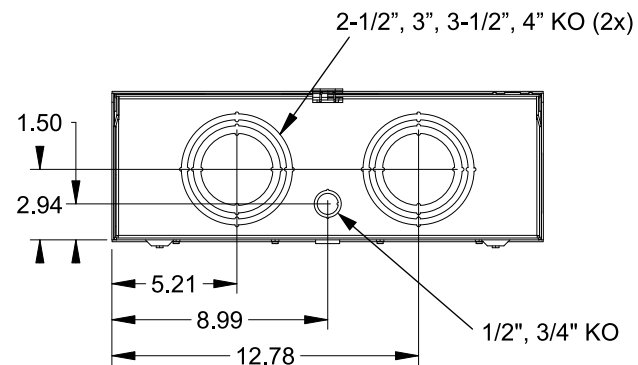

TYPE HD (LARGE) HUB OPENING  
COVER PLATE INSTALLED

**Accessories**

CONDUIT HUBS (HD Type)	
TRADE SIZE	CATALOG No.
3 INCH	EC56856 or H56856-2
3-1/2 INCH	EC56857 or H56857-2
4 INCH	EC56858 or H56858-2
Hub Cover Plate	EC56933 or H56933S

**K4 Lexan Shield**      **K4 Manual Bypass**  
 Cat No: 5007400-K      Cat No: H56495  
**Blank Sliding Cover**  
 Steel - Cat. No: HA-300529-3  
 Aluminum - Cat. No: HA-300529-4

**Connectors, Wire Sizes and Torques**

CONNECTOR	PART No.	WIRE SIZE	HEX DRIVE	TORQUE
LINE	56427	(2) #6 - 350 kcmil	5/16"	275 IN-LBS.
LOAD	56425	(2) #6 - 350 kcmil	5/16"	275 IN-LBS.
NEUTRAL	56426	(4) #6 - 350 kcmil	5/16"	275 IN-LBS.
GROUND	56734	#6 - 250 kcmil	5/16"	275 IN-LBS.

VIEW SHOWN WITH COVER REMOVED

© 2016 Copyright Siemens Industry, Inc.

**TALON**  
**Meter Socket**

Description: **400A Cont, 4 Terminal, K-4UT, 300V AC, Painted Steel Enclosure**

JEL 3/18/16    DO NOT SCALE DRAWING    Dwg No: **9810-8522**