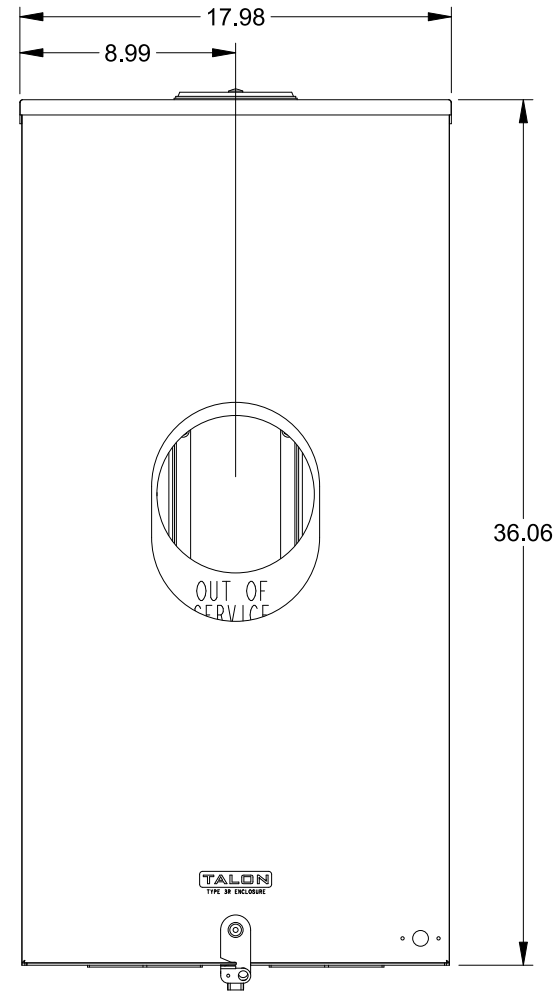

**Catalog Number: 9810-8522**

**Features and Ratings**

- Ringless Type Meter Socket
- 400A CU / 395 AL Continuous, 300V AC
- Outdoor Enclosure (NEMA Type 3R)
- Painted G90 Steel Enclosure
- 1 Phase, 3-Wire, 300VAC
- Meter Socket Type K-4UT
- For Overhead & Underground Service
- HD Type Hub Opening, Cover Plate Installed
- 7/8" Barrel Lock Provision w/Bracket

TYPE HD (LARGE) HUB OPENING  
COVER PLATE INSTALLED

**Accessories**

CONDUIT HUBS (HD Type)	
TRADE SIZE	CATALOG No.
3 INCH	EC56856 or H56856-2
3-1/2 INCH	EC56857 or H56857-2
4 INCH	EC56858 or H56858-2
Hub Cover Plate	EC56933 or H56933S

CONNECTOR	PART No.	WIRE SIZE	HEX DRIVE	TORQUE
LINE	56427	(2) #6 - 350 kcmil	5/16"	275 IN-LBS.
LOAD	56425	(2) #6 - 350 kcmil	5/16"	275 IN-LBS.
NEUTRAL	56426	(4) #6 - 350 kcmil	5/16"	275 IN-LBS.
GROUND	56734	#6 - 250 kcmil	5/16"	275 IN-LBS.

VIEW SHOWN WITH COVER REMOVED

© 2016 Copyright Siemens Industry, Inc.

**TALON**  
**Meter Socket**

Description: **400A Cont, 4 Terminal, K-4UT, 300V AC, Painted Steel Enclosure**

JEL 3/18/16    DO NOT SCALE DRAWING    Dwg No: **9810-8522**