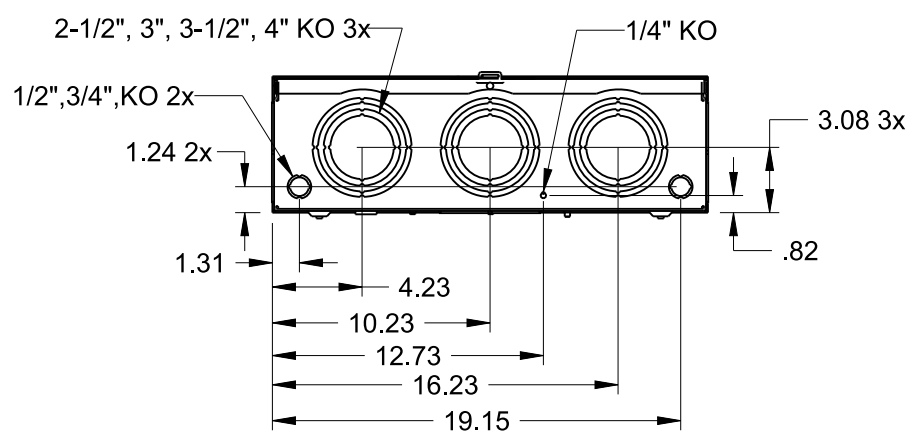

## Features and Ratings

- Ringless Type Meter Socket
- 320A Continuous, 400A Max.
- Outdoor Enclosure (NEMA Type 3R)
- 3 Phase, 4 Wire, 600V AC
- 7 Jaw
- HQ Clamp Jaw Lever Bypass Meter Socket
- For Overhead or Underground Service
- HD Hub Opening With Coverplate Installed
- Aluminum enclosure
- Stainless steel latch and hasp

**Accessories**  
HD HUB KITS  
 Cat No: H56856-2 (3.00")  
 Cat No: H56857-2 (3.50")  
 Cat No: H56858-2 (4.00")  
HD HUB KITS  
 Cat No: EC56856 (3.00")  
 Cat No: EC56857 (3.50")  
 Cat No: EC56858 (4.00")  
HUB COVER PLATE  
 Cat No: H56833-3

**Lugs,  
Wire Sizes and Torques**

LOCATION	PART NO.	HEX DRIVE SIZE	LUG SIZE	TORQUE
LINE	H60162	9/16	#4-600Kcmil	500 LB-IN
LOAD	H60162	9/16	#4-600Kcmil	500 LB-IN
NEUTRAL	H60162	9/16	#4-600Kcmil	500 LB-IN
GROUND	H67554	7/16	#14-2/0	50 LB-IN

**TALON**  
**Meter Socket**

Description:  
**320A Cont, 7 Jaw, HQ-7DB, 600V AC  
 Aluminum Enclosure**