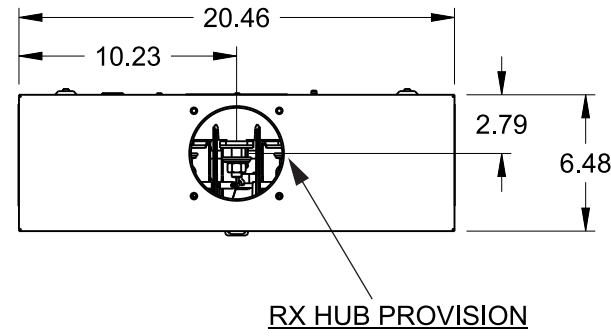

## Features and Ratings

- Ringless Type Meter Socket
- 320A Continuous, 400A Max.
- Outdoor Enclosure (NEMA Type 3R)
- 3 Phase, 4 Wire, 600V AC
- 7 Jaw
- HQ Clamp Jaw Lever Bypass Meter Socket
- For Overhead or Underground Service
- HD Hub Opening With Coverplate Installed
- Aluminum enclosure
- Stainless steel latch and hasp

**Accessories**  
HD HUB KITS  
 Cat No: H56856-2 (3.00")  
 Cat No: H56857-2 (3.50")  
 Cat No: H56858-2 (4.00")  
HD HUB KITS  
 Cat No: EC56856 (3.00")  
 Cat No: EC56857 (3.50")  
 Cat No: EC56858 (4.00")  
HUB COVER PLATE  
 Cat No: H56833-3

**Lugs,  
Wire Sizes and Torques**

LOCATION	PART NO.	HEX DRIVE SIZE	LUG SIZE	TORQUE
LINE	H60162	9/16	#4-600Kcmil	500 LB-IN
LOAD	H60162	9/16	#4-600Kcmil	500 LB-IN
NEUTRAL	H60162	9/16	#4-600Kcmil	500 LB-IN
GROUND	H67554	7/16	#14-2/0	50 LB-IN

**TALON**  
**Meter Socket**

Description:  
**320A Cont, 7 Jaw, HQ-7DB, 600V AC  
 Aluminum Enclosure**