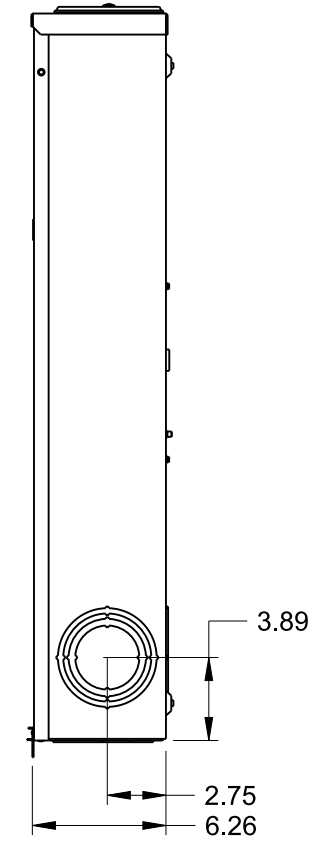

## Features and Ratings

- Ringless Type Meter Socket
- 320A Continuous, 400A Max.
- Outdoor Enclosure (NEMA Type 3R)
- 3 Phase, 4 Wire, 600V AC
- 7 Jaw
- HQ Clamp Jaw Lever Bypass Meter Socket
- For Overhead or Underground Service
- HD Hub Opening With Coverplate Installed
- Aluminum enclosure
- Stainless steel latch and hasp

**Accessories**  
HD HUB KITS  
 Cat No: H56856-2 (3.00")  
 Cat No: H56857-2 (3.50")  
 Cat No: H56858-2 (4.00")  
HD HUB KITS  
 Cat No: EC56856 (3.00")  
 Cat No: EC56857 (3.50")  
 Cat No: EC56858 (4.00")  
HUB COVER PLATE  
 Cat No: H56833-3

**Lugs,  
Wire Sizes and Torques**

LOCATION	PART NO.	HEX DRIVE SIZE	LUG SIZE	TORQUE
LINE	H60162	9/16	#4-600Kcmil	500 LB-IN
LOAD	H60162	9/16	#4-600Kcmil	500 LB-IN
NEUTRAL	H60162	9/16	#4-600Kcmil	500 LB-IN
GROUND	H67554	7/16	#14-2/0	50 LB-IN

**TALON**  
**Meter Socket**

Description:  
**320A Cont, 7 Jaw, HQ-7DB, 600V AC  
 Aluminum Enclosure**