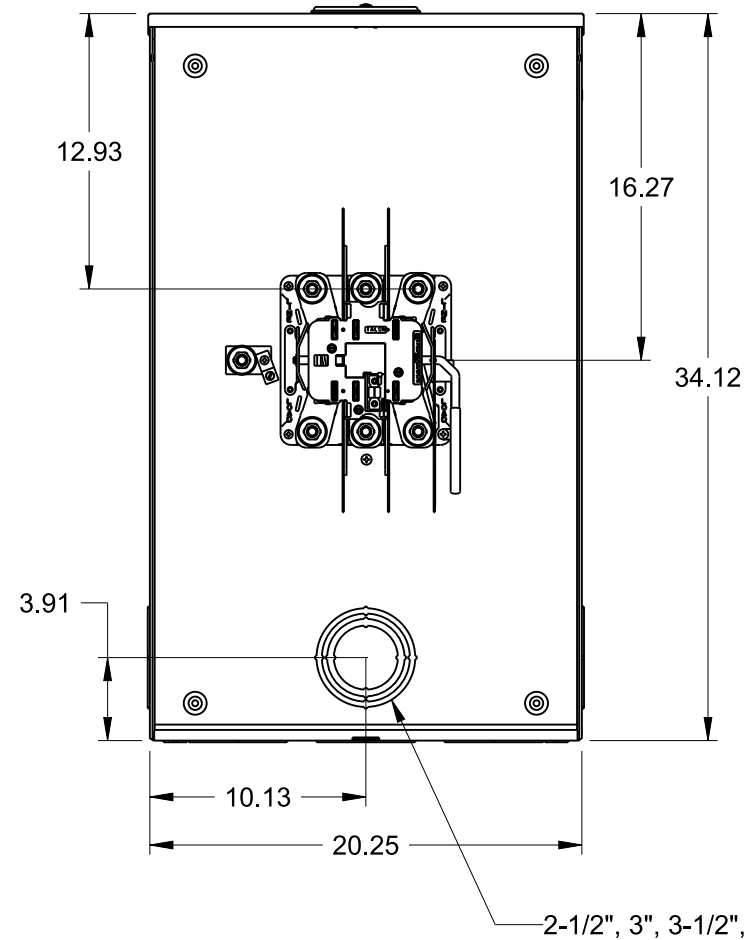

## Features and Ratings

- Ringless Type Meter Socket
- 320A Continuous, 400A Max.
- Outdoor Enclosure (NEMA Type 3R)
- 3 Phase, 4 Wire, 600V AC
- 7 Jaw
- HQ Clamp Jaw Lever Bypass Meter Socket
- For Overhead or Underground Service
- HD Hub Opening With Coverplate Installed
- Aluminum enclosure
- Stainless steel latch and hasp

**Accessories**  
HD HUB KITS  
 Cat No: H56856-2 (3.00")  
 Cat No: H56857-2 (3.50")  
 Cat No: H56858-2 (4.00")  
HD HUB KITS  
 Cat No: EC56856 (3.00")  
 Cat No: EC56857 (3.50")  
 Cat No: EC56858 (4.00")  
HUB COVER PLATE  
 Cat No: H56833-3

**Lugs,  
Wire Sizes and Torques**

LOCATION	PART NO.	HEX DRIVE SIZE	LUG SIZE	TORQUE
LINE	H60162	9/16	#4-600Kcmil	500 LB-IN
LOAD	H60162	9/16	#4-600Kcmil	500 LB-IN
NEUTRAL	H60162	9/16	#4-600Kcmil	500 LB-IN
GROUND	H67554	7/16	#14-2/0	50 LB-IN

**TALON**  
**Meter Socket**

Description:  
**320A Cont, 7 Jaw, HQ-7DB, 600V AC  
 Aluminum Enclosure**