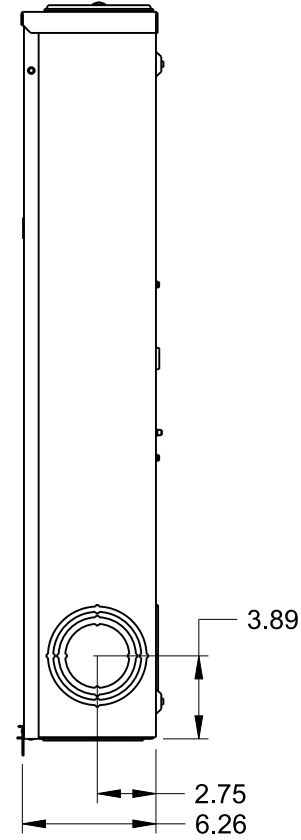

Catalog Number: 49007-02FL

Features and Ratings

- Ringless Type Meter Socket
- 320A Continuous, 400A Max.
- Outdoor Enclosure (NEMA Type 3R)
- 3 Phase, 4 Wire, 600V AC
- 7 Jaw
- HQ Clamp Jaw Lever Bypass Meter Socket
- For Overhead or Underground Service
- HD hub Opening With Coverplate Installed
- Painted G90 Steel enclosure
- Stainless steel latch and hasp

- ### Accessories
- HD HUB KITS**
 Cat No: H56856-2 (3.00")
 Cat No: H56857-2 (3.50")
 Cat No: H56858-2 (4.00")
- HD HUB KITS**
 Cat No: EC56856 (3.00")
 Cat No: EC56857 (3.50")
 Cat No: EC56858 (4.00")
- HUB COVER PLATE**
 Cat No: H56833-2

Lugs, Wire Sizes and Torques

LOCATION	PART NO.	HEX DRIVE SIZE	LUG SIZE	TORQUE
LINE	H60162	9/16	#4-600Kcmil	500 LB-IN
LOAD	H60162	9/16	#4-600Kcmil	500 LB-IN
NEUTRAL	H60162	9/16	#4-600Kcmil	500 LB-IN
GROUND	H67554	7/16	#14-2/0	50 LB-IN

TALON

Meter Socket

Description:
320A Cont, 7 Jaw, HQ-7DB, 600V AC
Painted G90 Steel

NH 25NOV15 DO NOT SCALE DRAWING Dwg No: **49005-02FL** MEG