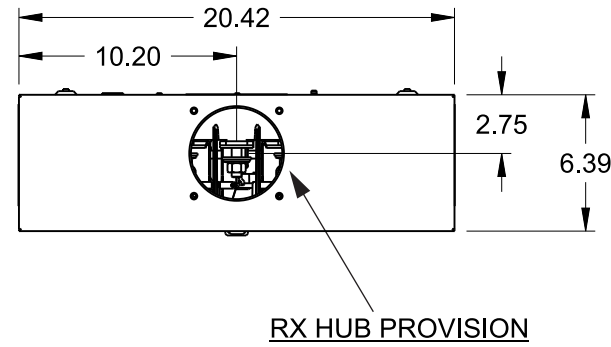

Catalog Number: 49007-02FL

Features and Ratings

- Ringless Type Meter Socket
- 320A Continuous, 400A Max.
- Outdoor Enclosure (NEMA Type 3R)
- 3 Phase, 4 Wire, 600V AC
- 7 Jaw
- HQ Clamp Jaw Lever Bypass Meter Socket
- For Overhead or Underground Service
- HD hub Opening With Coverplate Installed
- Painted G90 Steel enclosure
- Stainless steel latch and hasp

- ### Accessories
- HD HUB KITS**
 Cat No: H56856-2 (3.00")
 Cat No: H56857-2 (3.50")
 Cat No: H56858-2 (4.00")
- HD HUB KITS**
 Cat No: EC56856 (3.00")
 Cat No: EC56857 (3.50")
 Cat No: EC56858 (4.00")
- HUB COVER PLATE**
 Cat No: H56833-2

Lugs, Wire Sizes and Torques

LOCATION	PART NO.	HEX DRIVE SIZE	LUG SIZE	TORQUE
LINE	H60162	9/16	#4-600Kcmil	500 LB-IN
LOAD	H60162	9/16	#4-600Kcmil	500 LB-IN
NEUTRAL	H60162	9/16	#4-600Kcmil	500 LB-IN
GROUND	H67554	7/16	#14-2/0	50 LB-IN

TALON

Meter Socket

Description:
320A Cont, 7 Jaw, HQ-7DB, 600V AC
Painted G90 Steel

NH 25NOV15 DO NOT SCALE DRAWING Dwg No: **49005-02FL** MEG