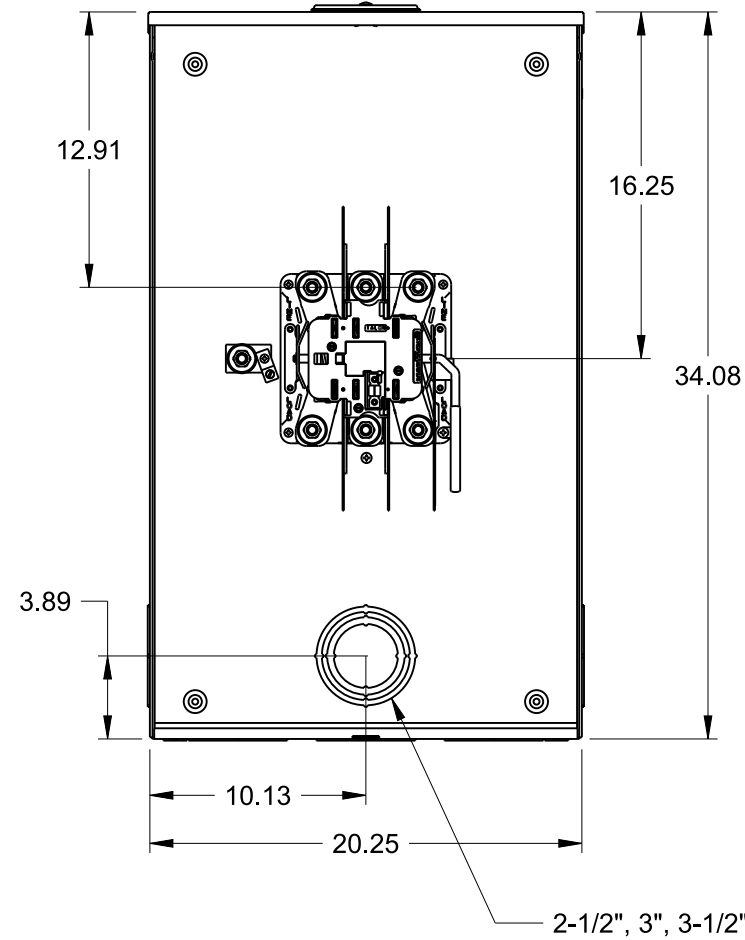

Catalog Number: 49007-02FL

Features and Ratings

- Ringless Type Meter Socket
- 320A Continuous, 400A Max.
- Outdoor Enclosure (NEMA Type 3R)
- 3 Phase, 4 Wire, 600V AC
- 7 Jaw
- HQ Clamp Jaw Lever Bypass Meter Socket
- For Overhead or Underground Service
- HD hub Opening With Coverplate Installed
- Painted G90 Steel enclosure
- Stainless steel latch and hasp

- ### Accessories
- HD HUB KITS**
 Cat No: H56856-2 (3.00")
 Cat No: H56857-2 (3.50")
 Cat No: H56858-2 (4.00")
- HD HUB KITS**
 Cat No: EC56856 (3.00")
 Cat No: EC56857 (3.50")
 Cat No: EC56858 (4.00")
- HUB COVER PLATE**
 Cat No: H56833-2

Lugs, Wire Sizes and Torques

LOCATION	PART NO.	HEX DRIVE SIZE	LUG SIZE	TORQUE
LINE	H60162	9/16	#4-600Kcmil	500 LB-IN
LOAD	H60162	9/16	#4-600Kcmil	500 LB-IN
NEUTRAL	H60162	9/16	#4-600Kcmil	500 LB-IN
GROUND	H67554	7/16	#14-2/0	50 LB-IN

TALON

Meter Socket

Description:
320A Cont, 7 Jaw, HQ-7DB, 600V AC
Painted G90 Steel

NH 25NOV15 DO NOT SCALE DRAWING Dwg No: **49005-02FL** MEG