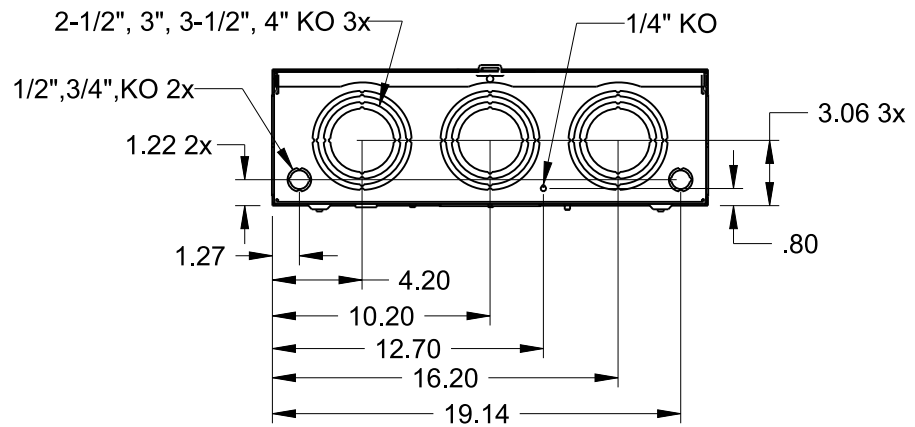

Catalog Number: 49007-02FL

Features and Ratings

- Ringless Type Meter Socket
- 320A Continuous, 400A Max.
- Outdoor Enclosure (NEMA Type 3R)
- 3 Phase, 4 Wire, 600V AC
- 7 Jaw
- HQ Clamp Jaw Lever Bypass Meter Socket
- For Overhead or Underground Service
- HD hub Opening With Coverplate Installed
- Painted G90 Steel enclosure
- Stainless steel latch and hasp

- ### Accessories
- HD HUB KITS**
 Cat No: H56856-2 (3.00")
 Cat No: H56857-2 (3.50")
 Cat No: H56858-2 (4.00")
- HD HUB KITS**
 Cat No: EC56856 (3.00")
 Cat No: EC56857 (3.50")
 Cat No: EC56858 (4.00")
- HUB COVER PLATE**
 Cat No: H56833-2

Lugs, Wire Sizes and Torques

LOCATION	PART NO.	HEX DRIVE SIZE	LUG SIZE	TORQUE
LINE	H60162	9/16	#4-600Kcmil	500 LB-IN
LOAD	H60162	9/16	#4-600Kcmil	500 LB-IN
NEUTRAL	H60162	9/16	#4-600Kcmil	500 LB-IN
GROUND	H67554	7/16	#14-2/0	50 LB-IN

TALON

Meter Socket

Description:
320A Cont, 7 Jaw, HQ-7DB, 600V AC
Painted G90 Steel

NH 25NOV15 DO NOT SCALE DRAWING Dwg No: **49005-02FL** MEG