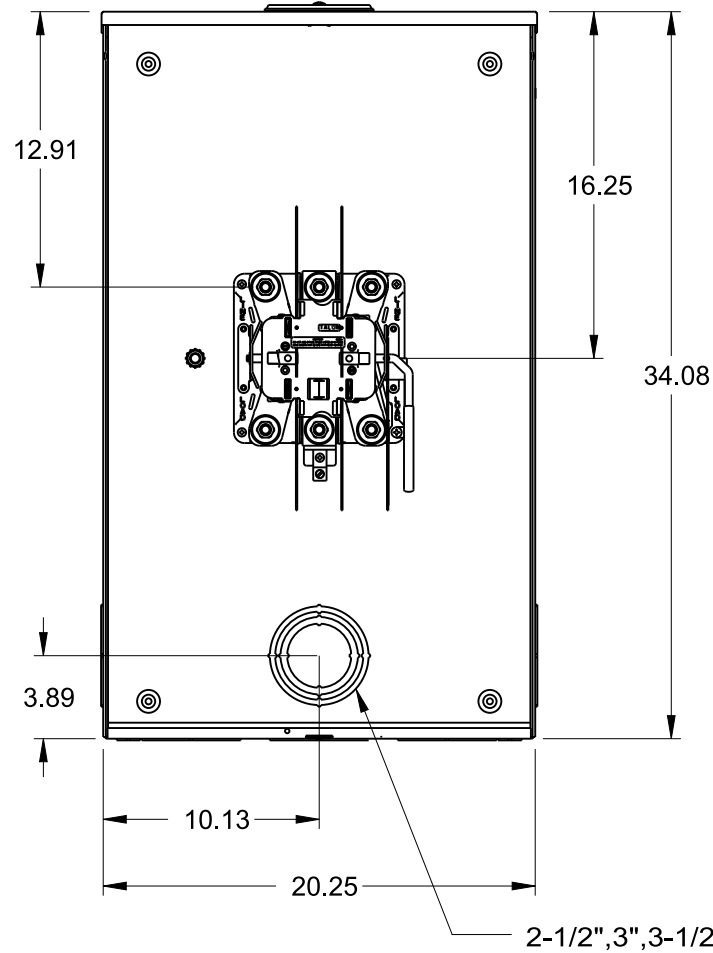

Catalog Number: 49005-02FL

Features and Ratings

- Ringless Type Meter Socket
- 320A Continuous, 400A Max.
- Outdoor Enclosure (NEMA Type 3R)
- 1Phase, 3 Wire, 600V AC
- 5 Jaw, 6 O'clock 5th Jaw
- HQ Clamp Jaw Lever Bypass Meter Socket
- For Overhead or Underground Service
- HD hub Opening With Coverplate Installed
- Aluminum enclosure
- Stainless steel latch and hasp

Accessories
HD HUB KITS
 Cat No: H56856-2 (3.00")
 Cat No: H56857-2 (3.50")
 Cat No: H56858-2 (4.00")
HD HUB KITS
 Cat No: EC56856 (3.00")
 Cat No: EC56857 (3.50")
 Cat No: EC56858 (4.00")
HUB COVER PLATE
 Cat No: H56933-3

**Lugs,
Wire Sizes and Torques**

LOCATION	PART NO.	HEX DRIVE SIZE	LUG SIZE	TORQUE
LINE	H60162	9/16	#4-600Kcmil	500 LB-IN
LOAD	H60162	9/16	#4-600Kcmil	500 LB-IN
NEUTRAL	H60162	9/16	#4-600Kcmil	500 LB-IN
GROUND	H67554	7/16	#14-2/0	50 LB-IN

TALON
Meter Socket

Description:
**320A Cont, 5 Jaw, HQ-5DB, 600V AC
 Aluminum Enclosure**

MEG

NH 25NOV15 DO NOT SCALE DRAWING Dwg No: 49005-02FL