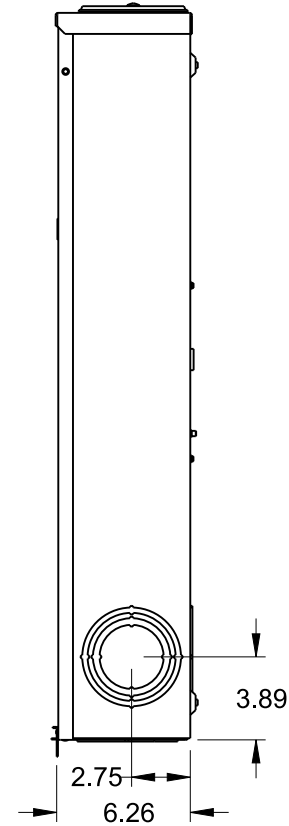

Catalog Number: 49005-02FL

Features and Ratings

- Ringless Type Meter Socket
- 320A Continuous, 400A Max.
- Outdoor Enclosure (NEMA Type 3R)
- 1Phase, 3 Wire, 600V AC
- 5 Jaw, 6 O'clock 5th Jaw
- HQ Clamp Jaw Lever Bypass Meter Socket
- For Overhead or Underground Service
- HD hub Opening With Coverplate Installed
- Aluminum enclosure
- Stainless steel latch and hasp

Accessories
HD HUB KITS
 Cat No: H56856-2 (3.00")
 Cat No: H56857-2 (3.50")
 Cat No: H56858-2 (4.00")
HD HUB KITS
 Cat No: EC56856 (3.00")
 Cat No: EC56857 (3.50")
 Cat No: EC56858 (4.00")
HUB COVER PLATE
 Cat No: H56933-3

**Lugs,
Wire Sizes and Torques**

LOCATION	PART NO.	HEX DRIVE SIZE	LUG SIZE	TORQUE
LINE	H60162	9/16	#4-600Kcmil	500 LB-IN
LOAD	H60162	9/16	#4-600Kcmil	500 LB-IN
NEUTRAL	H60162	9/16	#4-600Kcmil	500 LB-IN
GROUND	H67554	7/16	#14-2/0	50 LB-IN

TALON
Meter Socket

Description:
**320A Cont, 5 Jaw, HQ-5DB, 600V AC
 Aluminum Enclosure**

MEG

NH 25NOV15 DO NOT SCALE DRAWING Dwg No: 49005-02FL