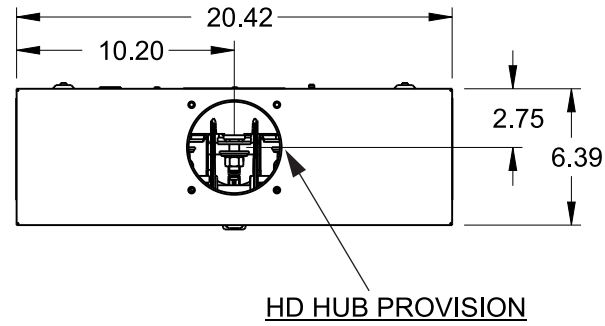

Catalog Number: 49005-02FL

Features and Ratings

- Ringless Type Meter Socket
- 320A Continuous, 400A Max.
- Outdoor Enclosure (NEMA Type 3R)
- 1Phase, 3 Wire, 600V AC
- 5 Jaw, 6 O'clock 5th Jaw
- HQ Clamp Jaw Lever Bypass Meter Socket
- For Overhead or Underground Service
- HD hub Opening With Coverplate Installed
- Aluminum enclosure
- Stainless steel latch and hasp

Accessories
HD HUB KITS
 Cat No: H56856-2 (3.00")
 Cat No: H56857-2 (3.50")
 Cat No: H56858-2 (4.00")
HD HUB KITS
 Cat No: EC56856 (3.00")
 Cat No: EC56857 (3.50")
 Cat No: EC56858 (4.00")
HUB COVER PLATE
 Cat No: H56933-3

**Lugs,
Wire Sizes and Torques**

LOCATION	PART NO.	HEX DRIVE SIZE	LUG SIZE	TORQUE
LINE	H60162	9/16	#4-600Kcmil	500 LB-IN
LOAD	H60162	9/16	#4-600Kcmil	500 LB-IN
NEUTRAL	H60162	9/16	#4-600Kcmil	500 LB-IN
GROUND	H67554	7/16	#14-2/0	50 LB-IN

TALON
Meter Socket

Description:
**320A Cont, 5 Jaw, HQ-5DB, 600V AC
 Aluminum Enclosure**

MEG

NH 25NOV15 DO NOT SCALE DRAWING Dwg No: 49005-02FL