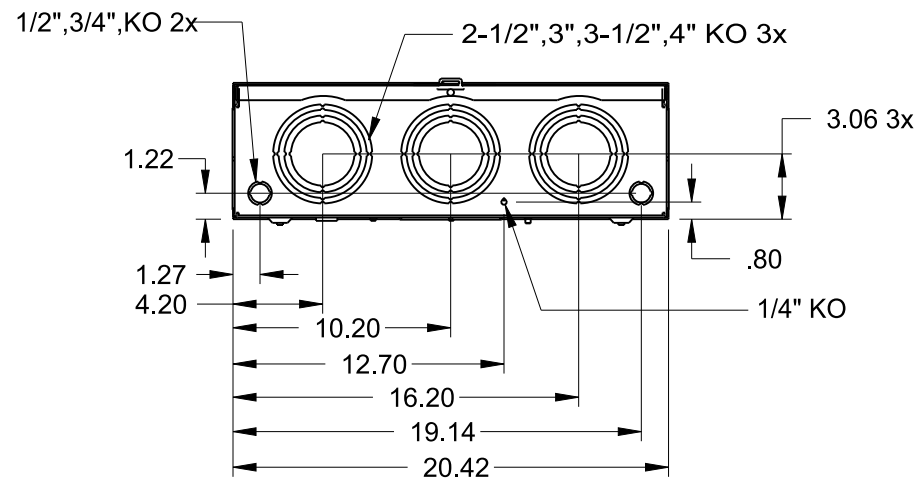

Catalog Number: 49005-02FL

Features and Ratings

- Ringless Type Meter Socket
- 320A Continuous, 400A Max.
- Outdoor Enclosure (NEMA Type 3R)
- 1Phase, 3 Wire, 600V AC
- 5 Jaw, 6 O'clock 5th Jaw
- HQ Clamp Jaw Lever Bypass Meter Socket
- For Overhead or Underground Service
- HD hub Opening With Coverplate Installed
- Aluminum enclosure
- Stainless steel latch and hasp

Accessories
HD HUB KITS
 Cat No: H56856-2 (3.00")
 Cat No: H56857-2 (3.50")
 Cat No: H56858-2 (4.00")
HD HUB KITS
 Cat No: EC56856 (3.00")
 Cat No: EC56857 (3.50")
 Cat No: EC56858 (4.00")
HUB COVER PLATE
 Cat No: H56933-3

**Lugs,
Wire Sizes and Torques**

LOCATION	PART NO.	HEX DRIVE SIZE	LUG SIZE	TORQUE
LINE	H60162	9/16	#4-600Kcmil	500 LB-IN
LOAD	H60162	9/16	#4-600Kcmil	500 LB-IN
NEUTRAL	H60162	9/16	#4-600Kcmil	500 LB-IN
GROUND	H67554	7/16	#14-2/0	50 LB-IN

TALON
Meter Socket

Description:
**320A Cont, 5 Jaw, HQ-5DB, 600V AC
 Aluminum Enclosure**

MEG

NH 25NOV15 DO NOT SCALE DRAWING Dwg No: 49005-02FL