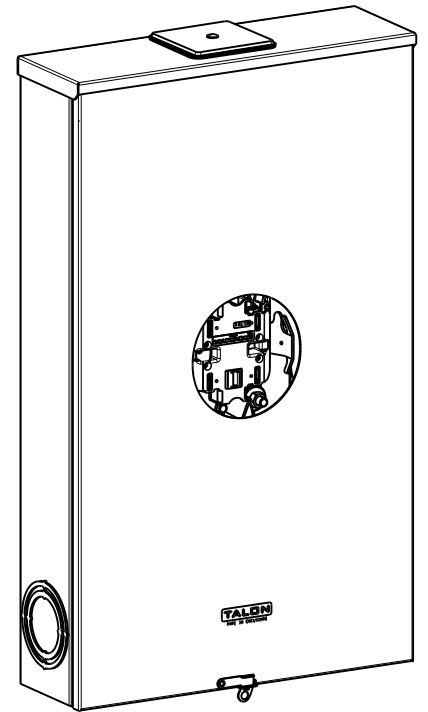

Catalog Number: 49005-02FL

Features and Ratings

- Ringless Type Meter Socket
- 320A Continuous, 400A Max.
- Outdoor Enclosure (NEMA Type 3R)
- 1Phase, 3 Wire, 600V AC
- 5 Jaw, 6 O'clock 5th Jaw
- HQ Clamp Jaw Lever Bypass Meter Socket
- For Overhead or Underground Service
- HD hub Opening With Coverplate Installed
- Aluminum enclosure
- Stainless steel latch and hasp

Accessories
HD HUB KITS
 Cat No: H56856-2 (3.00")
 Cat No: H56857-2 (3.50")
 Cat No: H56858-2 (4.00")
HD HUB KITS
 Cat No: EC56856 (3.00")
 Cat No: EC56857 (3.50")
 Cat No: EC56858 (4.00")
HUB COVER PLATE
 Cat No: H56933-3

**Lugs,
Wire Sizes and Torques**

LOCATION	PART NO.	HEX DRIVE SIZE	LUG SIZE	TORQUE
LINE	H60162	9/16	#4-600Kcmil	500 LB-IN
LOAD	H60162	9/16	#4-600Kcmil	500 LB-IN
NEUTRAL	H60162	9/16	#4-600Kcmil	500 LB-IN
GROUND	H67554	7/16	#14-2/0	50 LB-IN

TALON
Meter Socket

Description:
**320A Cont, 5 Jaw, HQ-5DB, 600V AC
 Aluminum Enclosure**

MEG

NH 25NOV15 DO NOT SCALE DRAWING Dwg No: 49005-02FL