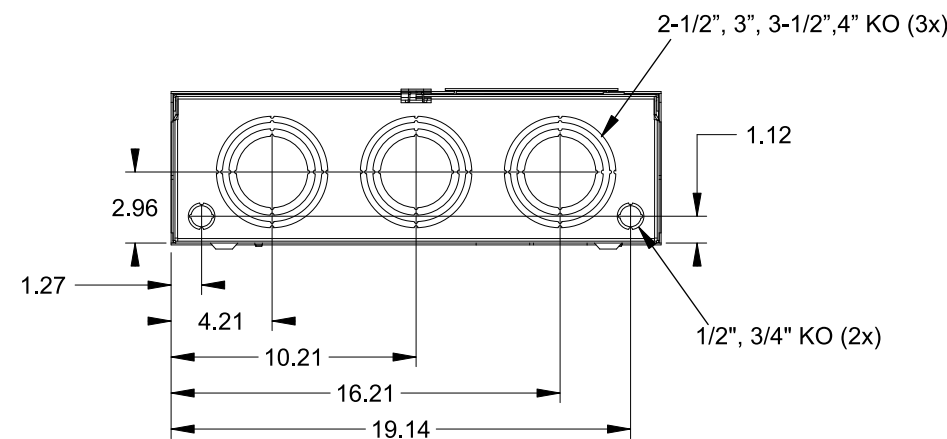

## Features and Ratings

- Ringless Type Meter Socket
- 320A Continuous, 400A Max., 600V AC
- Outdoor Enclosure (NEMA Type 3R)
- Painted G90 Steel Enclosure
- 3 Phase, 4 Wire, Commercial Socket
- 7 Jaw Meter Socket
- Meter Socket Type HQ-7DSW
- For Overhead & Underground Service
- HD Type Hub Opening w/Large Coverplate
- 7/8" Barrel Lock Provision w/Bracket
- Lever Bypass
- Side Wired

## Accessories

CONDUIT HUBS (HD Type)	
TRADE SIZE	CATALOG No.
3 INCH	EC56856 or H56856-2
3-1/2 INCH	EC56857 or H56857-2
4 INCH	EC56858 or H56858-2
Hub Cover Plate	EC56933 or H56933S

Meter Opening Cover Plate  
Cat No: H659-0162

## Connectors, Wire Sizes and Torques

CONNECTOR	PART NO.	WIRE SIZE	HEX	TORQUE
LINE	56732-2	(2) #6 - 350 kcmil	5/16"	275 LB-IN
LOAD	56732-2	(2) #6 - 350 kcmil	5/16"	275 LB-IN
NEUTRAL	56732-2	(2) #6 - 350 kcmil	5/16"	275 LB-IN
GROUND	67554A	#14 - 2 AWG	..	50 LB-IN

© 2016 Copyright Siemens Industry, Inc.

**TALON**

**Meter Socket**

Description: **320A Cont, 7 Jaw, HQ-7DSW, 600V AC, Painted Steel Enclosure**

JEL 3/18/16 | DO NOT SCALE DRAWING | Dwg No: **48707-82**