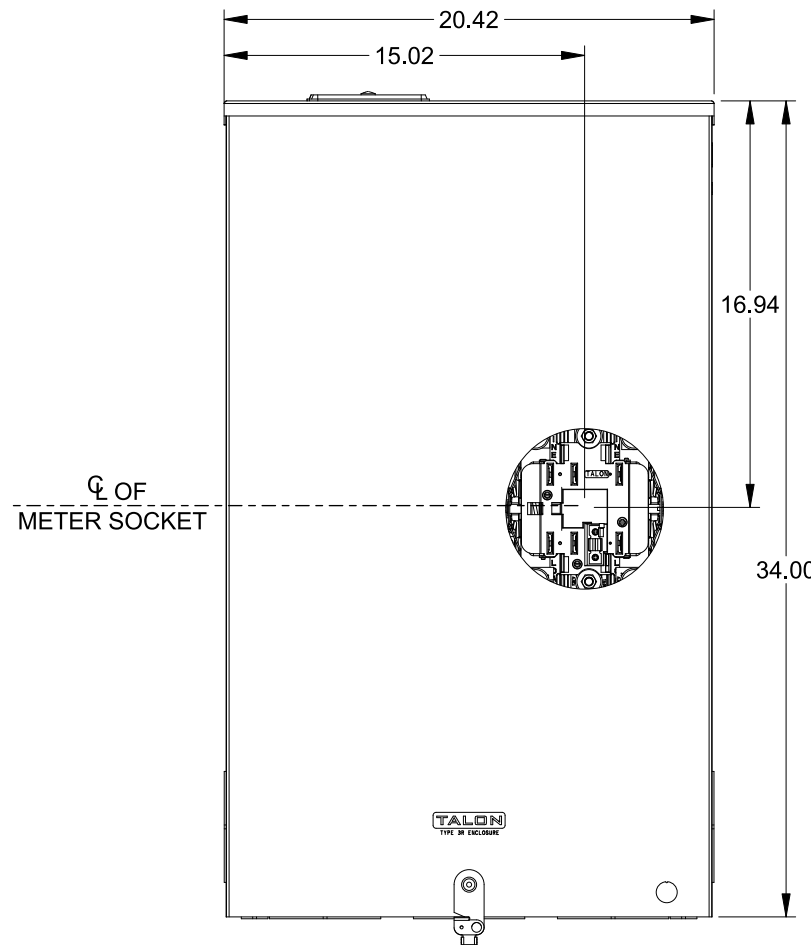

## Features and Ratings

- Ringless Type Meter Socket
- 320A Continuous, 400A Max., 600V AC
- Outdoor Enclosure (NEMA Type 3R)
- Painted G90 Steel Enclosure
- 3 Phase, 4 Wire, Commercial Socket
- 7 Jaw Meter Socket
- Meter Socket Type HQ-7DSW
- For Overhead & Underground Service
- HD Type Hub Opening w/Large Coverplate
- 7/8" Barrel Lock Provision w/Bracket
- Lever Bypass
- Side Wired

## Accessories

CONDUIT HUBS (HD Type)	
TRADE SIZE	CATALOG No.
3 INCH	EC56856 or H56856-2
3-1/2 INCH	EC56857 or H56857-2
4 INCH	EC56858 or H56858-2
Hub Cover Plate	EC56933 or H56933S

Meter Opening Cover Plate  
Cat No: H659-0162

## Connectors, Wire Sizes and Torques

CONNECTOR	PART NO.	WIRE SIZE	HEX	TORQUE
LINE	56732-2	(2) #6 - 350 kcmil	5/16"	275 LB-IN
LOAD	56732-2	(2) #6 - 350 kcmil	5/16"	275 LB-IN
NEUTRAL	56732-2	(2) #6 - 350 kcmil	5/16"	275 LB-IN
GROUND	67554A	#14 - 2 AWG	..	50 LB-IN

© 2016 Copyright Siemens Industry, Inc.

**TALON**

**Meter Socket**

Description: **320A Cont, 7 Jaw, HQ-7DSW, 600V AC, Painted Steel Enclosure**

JEL 3/18/16 | DO NOT SCALE DRAWING | Dwg No: **48707-82**