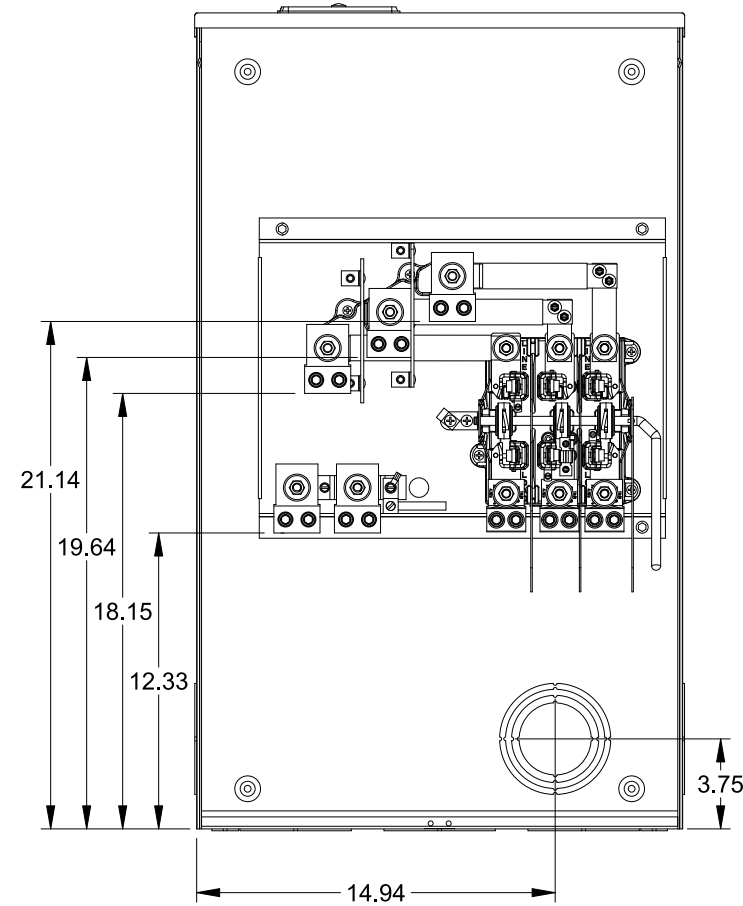

## Features and Ratings

- Ringless Type Meter Socket
- 320A Continuous, 400A Max., 600V AC
- Outdoor Enclosure (NEMA Type 3R)
- Painted G90 Steel Enclosure
- 3 Phase, 4 Wire, Commercial Socket
- 7 Jaw Meter Socket
- Meter Socket Type HQ-7DSW
- For Overhead & Underground Service
- HD Type Hub Opening w/Large Coverplate
- 7/8" Barrel Lock Provision w/Bracket
- Lever Bypass
- Side Wired

## Accessories

CONDUIT HUBS (HD Type)	
TRADE SIZE	CATALOG No.
3 INCH	EC56856 or H56856-2
3-1/2 INCH	EC56857 or H56857-2
4 INCH	EC56858 or H56858-2
Hub Cover Plate	EC56933 or H56933S

Meter Opening Cover Plate  
Cat No: H659-0162

## Connectors, Wire Sizes and Torques

CONNECTOR	PART NO.	WIRE SIZE	HEX	TORQUE
LINE	56732-2	(2) #6 - 350 kcmil	5/16"	275 LB-IN
LOAD	56732-2	(2) #6 - 350 kcmil	5/16"	275 LB-IN
NEUTRAL	56732-2	(2) #6 - 350 kcmil	5/16"	275 LB-IN
GROUND	67554A	#14 - 2 AWG	..	50 LB-IN

© 2016 Copyright Siemens Industry, Inc.

**TALON**

**Meter Socket**

Description: **320A Cont, 7 Jaw, HQ-7DSW, 600V AC, Painted Steel Enclosure**

JEL 3/18/16 | DO NOT SCALE DRAWING | Dwg No: **48707-82**