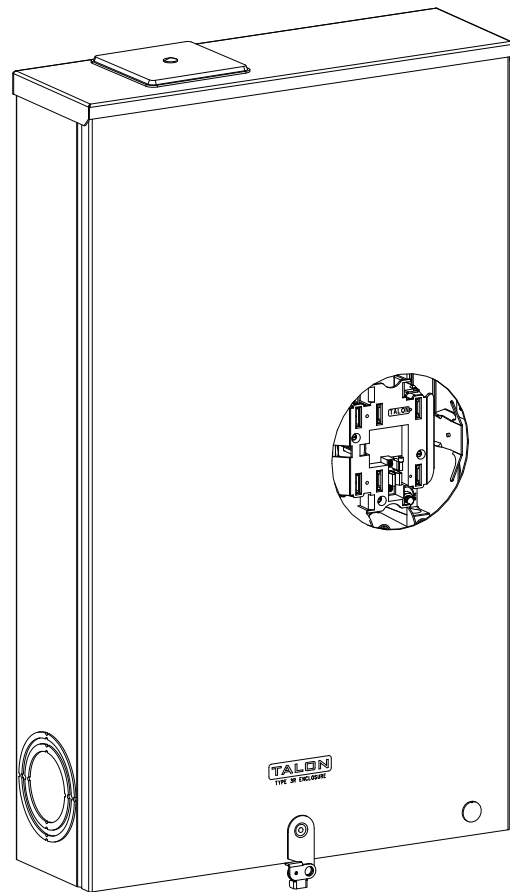

## Features and Ratings

- Ringless Type Meter Socket
- 320A Continuous, 400A Max., 600V AC
- Outdoor Enclosure (NEMA Type 3R)
- Painted G90 Steel Enclosure
- 3 Phase, 4 Wire, Commercial Socket
- 7 Jaw Meter Socket
- Meter Socket Type HQ-7DSW
- For Overhead & Underground Service
- HD Type Hub Opening w/Large Coverplate
- 7/8" Barrel Lock Provision w/Bracket
- Lever Bypass
- Side Wired

## Accessories

CONDUIT HUBS (HD Type)	
TRADE SIZE	CATALOG No.
3 INCH	EC56856 or H56856-2
3-1/2 INCH	EC56857 or H56857-2
4 INCH	EC56858 or H56858-2
Hub Cover Plate	EC56933 or H56933S

Meter Opening Cover Plate  
Cat No: H659-0162

## Connectors, Wire Sizes and Torques

CONNECTOR	PART NO.	WIRE SIZE	HEX	TORQUE
LINE	56732-2	(2) #6 - 350 kcmil	5/16"	275 LB-IN
LOAD	56732-2	(2) #6 - 350 kcmil	5/16"	275 LB-IN
NEUTRAL	56732-2	(2) #6 - 350 kcmil	5/16"	275 LB-IN
GROUND	67554A	#14 - 2 AWG	..	50 LB-IN

© 2016 Copyright Siemens Industry, Inc.

**TALON**

**Meter Socket**

Description: **320A Cont, 7 Jaw, HQ-7DSW, 600V AC, Painted Steel Enclosure**

JEL 3/18/16 | DO NOT SCALE DRAWING | Dwg No: **48707-82**