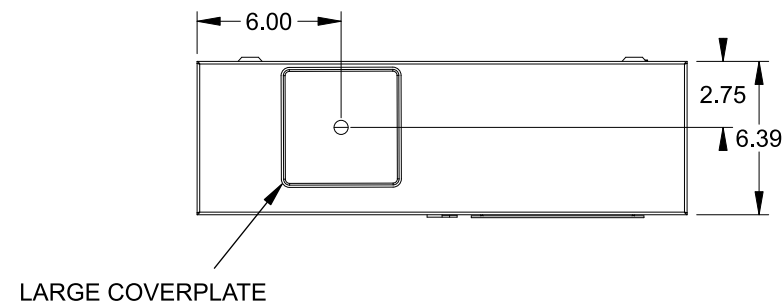

## Features and Ratings

- Ringless Type Meter Socket
- 320A Continuous, 400A Max., 600V AC
- Outdoor Enclosure (NEMA Type 3R)
- Painted G90 Steel Enclosure
- 3 Phase, 4 Wire, Commercial Socket
- 7 Jaw Meter Socket
- Meter Socket Type HQ-7DSW
- For Overhead & Underground Service
- HD Type Hub Opening w/Large Coverplate
- 7/8" Barrel Lock Provision w/Bracket
- Lever Bypass
- Side Wired

## Accessories

CONDUIT HUBS (HD Type)	
TRADE SIZE	CATALOG No.
3 INCH	EC56856 or H56856-2
3-1/2 INCH	EC56857 or H56857-2
4 INCH	EC56858 or H56858-2
Hub Cover Plate	EC56933 or H56933S

Meter Opening Cover Plate  
Cat No: H659-0162

## Connectors, Wire Sizes and Torques

CONNECTOR	PART NO.	WIRE SIZE	HEX	TORQUE
LINE	56732-2	(2) #6 - 350 kcmil	5/16"	275 LB-IN
LOAD	56732-2	(2) #6 - 350 kcmil	5/16"	275 LB-IN
NEUTRAL	56732-2	(2) #6 - 350 kcmil	5/16"	275 LB-IN
GROUND	67554A	#14 - 2 AWG	..	50 LB-IN

© 2016 Copyright Siemens Industry, Inc.

**TALON**

**Meter Socket**

Description: **320A Cont, 7 Jaw, HQ-7DSW, 600V AC, Painted Steel Enclosure**

JEL 3/18/16 | DO NOT SCALE DRAWING | Dwg No: **48707-82**