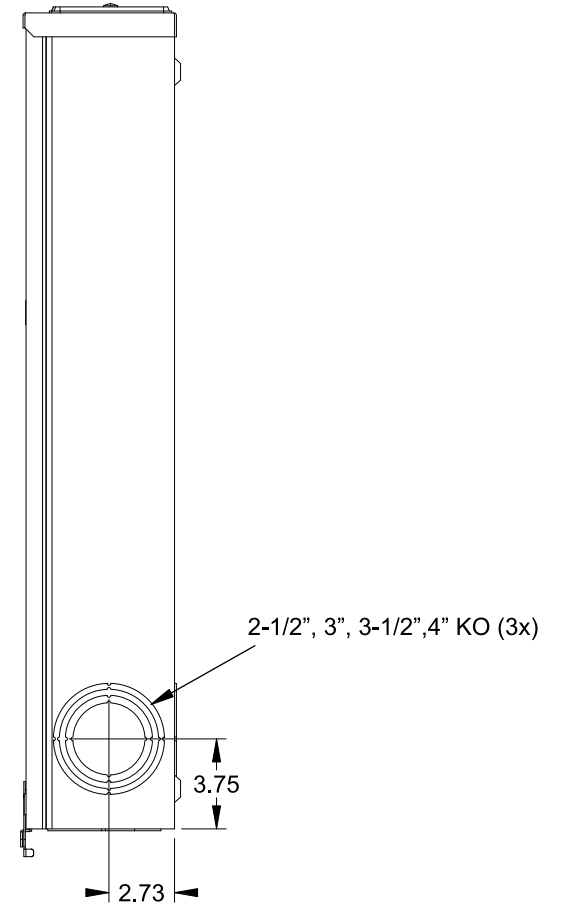

## Features and Ratings

- Ringless Type Meter Socket
- 320A Continuous, 400A Max., 600V AC
- Outdoor Enclosure (NEMA Type 3R)
- Painted G90 Steel Enclosure
- 3 Phase, 4 Wire, Commercial Socket
- 7 Jaw Meter Socket
- Meter Socket Type HQ-7DSW
- For Overhead & Underground Service
- HD Type Hub Opening w/Large Coverplate
- 7/8" Barrel Lock Provision w/Bracket
- Lever Bypass
- Side Wired

## Accessories

CONDUIT HUBS (HD Type)	
TRADE SIZE	CATALOG No.
3 INCH	EC56856 or H56856-2
3-1/2 INCH	EC56857 or H56857-2
4 INCH	EC56858 or H56858-2
Hub Cover Plate	EC56933 or H56933S

Meter Opening Cover Plate  
Cat No: H659-0162

## Connectors, Wire Sizes and Torques

CONNECTOR	PART NO.	WIRE SIZE	HEX	TORQUE
LINE	56732-2	(2) #6 - 350 kcmil	5/16"	275 LB-IN
LOAD	56732-2	(2) #6 - 350 kcmil	5/16"	275 LB-IN
NEUTRAL	56732-2	(2) #6 - 350 kcmil	5/16"	275 LB-IN
GROUND	67554A	#14 - 2 AWG	..	50 LB-IN

© 2016 Copyright Siemens Industry, Inc.

**TALON**

**Meter Socket**

Description: **320A Cont, 7 Jaw, HQ-7DSW, 600V AC, Painted Steel Enclosure**

JEL 3/18/16 | DO NOT SCALE DRAWING | Dwg No: **48707-82**