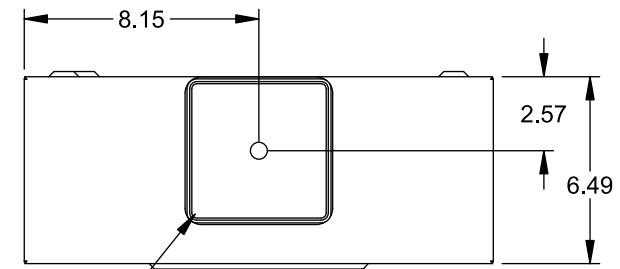

Catalog Number: 47904-82BA

Features and Ratings

- Ringless Type Meter Socket
- 320A Continuous, 400A Max., 600V AC
- Outdoor Enclosure (NEMA Type 3R)
- Painted G90 Steel Enclosure
- 1 Phase, 3 Wire, Commercial Socket
- 4 Jaw Meter Socket
- Meter Socket Type HQ-4D
- For Overhead & Underground Service
- HD Type (Large) Hub Opening w/Coverplate Installed
- Lever Bypass

LARGE COVERPLATE

VIEW SHOWN WITH COVER REMOVED

Accessories

CONDUIT HUBS (HD Type)	
TRADE SIZE	CATALOG No.
3 INCH	EC56856 or H56856-2
3-1/2 INCH	EC56857 or H56857-2
4 INCH	EC56858 or H56858-2
Hub Cover Plate	EC56933 or H56933S

Meter Opening Cover Plate

Cat No: H659-0162

5th Jaw Kit

Cat. No: EC35815-2

Connectors, Wire Sizes and Torques

CONNECTOR	PART No.	WIRE SIZE	HEX DRIVE	TORQUE
LINE*, LOAD* & NEUTRAL*	H60162	#4 AWG-600 kcmil (2)#1/0 AWG-250 kcmil	1/2"	500 LB-IN
LINE	H56476	#3/0 AWG-800 kcmil	1/2"	500 LB-IN
LINE	H56732	(2)#4 AWG-350 kcmil	5/16"	275 LB-IN
LOAD	H56476	#3/0 AWG-800 kcmil	1/2"	500 LB-IN
LOAD	H56732	(2)#4 AWG-350 kcmil	5/16"	275 LB-IN
NEUTRAL	H56476	#3/0 AWG-800 kcmil	1/2"	500 LB-IN
NEUTRAL	H56732	(2)#4 AWG-350 kcmil	5/16"	275 LB-IN
GROUND*	67554A	#14 - 2/0 AWG		50 LB-IN

* indicates factory installed connectors

© 2016 Copyright Siemens Industry, Inc.

TALON

Meter Socket

Description: **320A Cont, 4 Jaw, HQ-4D, 600V AC, Painted Steel Enclosure**

KAM 4/20/16 DO NOT SCALE DRAWING Dwg No: **47904-82BA**