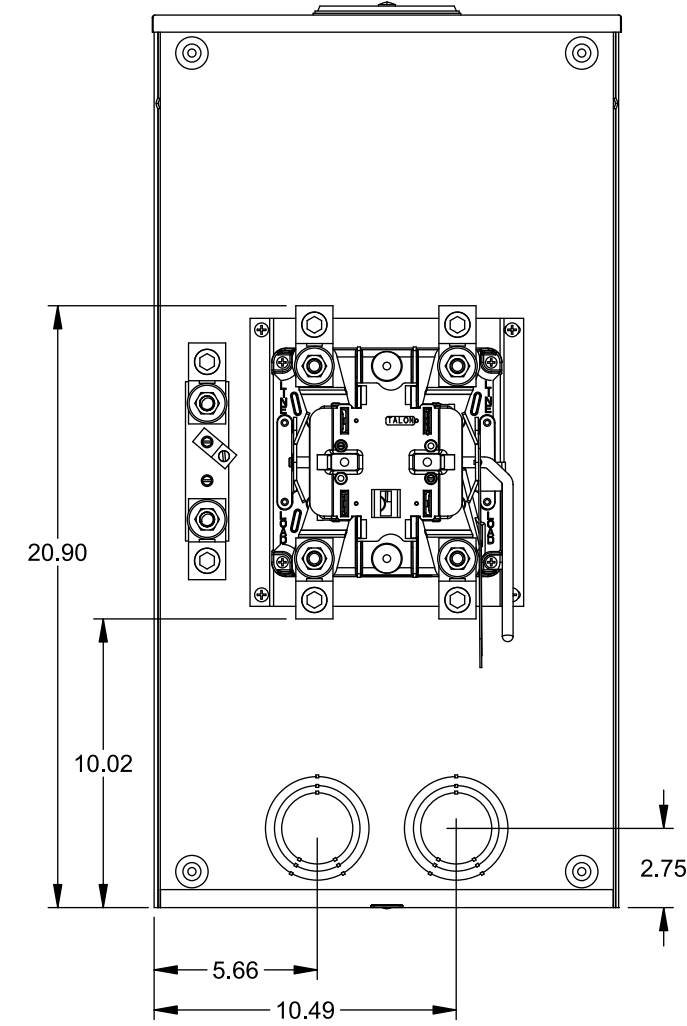

Catalog Number: 47904-82BA

Features and Ratings

- Ringless Type Meter Socket
- 320A Continuous, 400A Max., 600V AC
- Outdoor Enclosure (NEMA Type 3R)
- Painted G90 Steel Enclosure
- 1 Phase, 3 Wire, Commercial Socket
- 4 Jaw Meter Socket
- Meter Socket Type HQ-4D
- For Overhead & Underground Service
- HD Type (Large) Hub Opening w/Coverplate Installed
- Lever Bypass

LARGE COVERPLATE

VIEW SHOWN WITH COVER REMOVED

Accessories

CONDUIT HUBS (HD Type)	
TRADE SIZE	CATALOG No.
3 INCH	EC56856 or H56856-2
3-1/2 INCH	EC56857 or H56857-2
4 INCH	EC56858 or H56858-2
Hub Cover Plate	EC56933 or H56933S

Meter Opening Cover Plate

Cat No: H659-0162

5th Jaw Kit

Cat. No: EC35815-2

Connectors, Wire Sizes and Torques

CONNECTOR	PART No.	WIRE SIZE	HEX DRIVE	TORQUE
LINE*, LOAD* & NEUTRAL*	H60162	#4 AWG-600 kcmil (2)#1/0 AWG-250 kcmil	1/2"	500 LB-IN
LINE	H56476	#3/0 AWG-800 kcmil	1/2"	500 LB-IN
LINE	H56732	(2)#4 AWG-350 kcmil	5/16"	275 LB-IN
LOAD	H56476	#3/0 AWG-800 kcmil	1/2"	500 LB-IN
LOAD	H56732	(2)#4 AWG-350 kcmil	5/16"	275 LB-IN
NEUTRAL	H56476	#3/0 AWG-800 kcmil	1/2"	500 LB-IN
NEUTRAL	H56732	(2)#4 AWG-350 kcmil	5/16"	275 LB-IN
GROUND*	67554A	#14 - 2/0 AWG		50 LB-IN

* indicates factory installed connectors

© 2016 Copyright Siemens Industry, Inc.

TALON

Meter Socket

Description: **320A Cont, 4 Jaw, HQ-4D, 600V AC, Painted Steel Enclosure**

KAM 4/20/16 DO NOT SCALE DRAWING Dwg No: **47904-82BA**