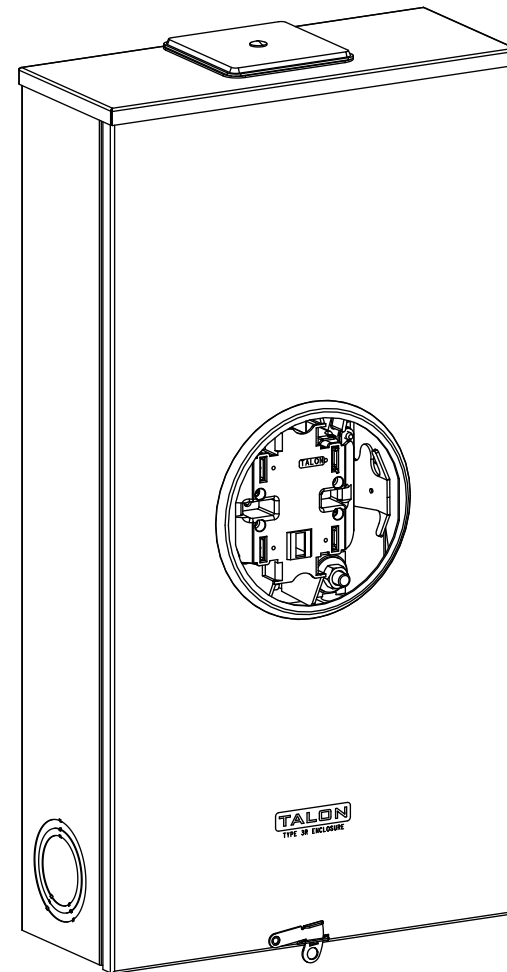

Catalog Number: 47904-82BA

Features and Ratings

- Ringless Type Meter Socket
- 320A Continuous, 400A Max., 600V AC
- Outdoor Enclosure (NEMA Type 3R)
- Painted G90 Steel Enclosure
- 1 Phase, 3 Wire, Commercial Socket
- 4 Jaw Meter Socket
- Meter Socket Type HQ-4D
- For Overhead & Underground Service
- HD Type (Large) Hub Opening w/Coverplate Installed
- Lever Bypass

LARGE COVERPLATE

VIEW SHOWN WITH COVER REMOVED

Accessories

CONDUIT HUBS (HD Type)	
TRADE SIZE	CATALOG No.
3 INCH	EC56856 or H56856-2
3-1/2 INCH	EC56857 or H56857-2
4 INCH	EC56858 or H56858-2
Hub Cover Plate	EC56933 or H56933S

Meter Opening Cover Plate

Cat No: H659-0162

5th Jaw Kit

Cat. No: EC35815-2

Connectors, Wire Sizes and Torques

CONNECTOR	PART No.	WIRE SIZE	HEX DRIVE	TORQUE
LINE*, LOAD* & NEUTRAL*	H60162	#4 AWG-600 kcmil (2)#1/0 AWG-250 kcmil	1/2"	500 LB-IN
LINE	H56476	#3/0 AWG-800 kcmil	1/2"	500 LB-IN
LINE	H56732	(2)#4 AWG-350 kcmil	5/16"	275 LB-IN
LOAD	H56476	#3/0 AWG-800 kcmil	1/2"	500 LB-IN
LOAD	H56732	(2)#4 AWG-350 kcmil	5/16"	275 LB-IN
NEUTRAL	H56476	#3/0 AWG-800 kcmil	1/2"	500 LB-IN
NEUTRAL	H56732	(2)#4 AWG-350 kcmil	5/16"	275 LB-IN
GROUND*	67554A	#14 - 2/0 AWG		50 LB-IN

* indicates factory installed connectors

© 2016 Copyright Siemens Industry, Inc.

TALON

Meter Socket

Description: **320A Cont, 4 Jaw, HQ-4D, 600V AC, Painted Steel Enclosure**

KAM 4/20/16 DO NOT SCALE DRAWING Dwg No: **47904-82BA**