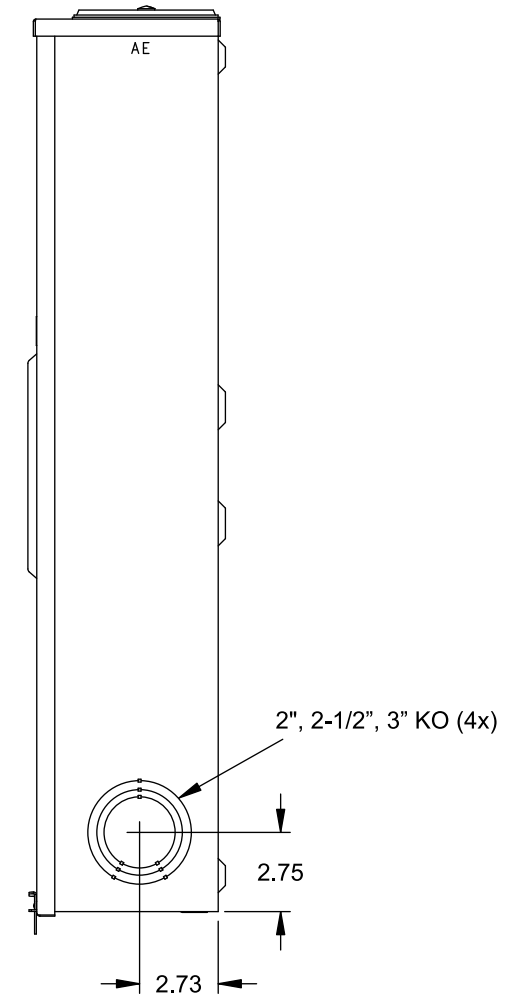

Catalog Number: 47904-82BA

Features and Ratings

- Ringless Type Meter Socket
- 320A Continuous, 400A Max., 600V AC
- Outdoor Enclosure (NEMA Type 3R)
- Painted G90 Steel Enclosure
- 1 Phase, 3 Wire, Commercial Socket
- 4 Jaw Meter Socket
- Meter Socket Type HQ-4D
- For Overhead & Underground Service
- HD Type (Large) Hub Opening w/Coverplate Installed
- Lever Bypass

LARGE COVERPLATE

VIEW SHOWN WITH COVER REMOVED

Accessories

CONDUIT HUBS (HD Type)	
TRADE SIZE	CATALOG No.
3 INCH	EC56856 or H56856-2
3-1/2 INCH	EC56857 or H56857-2
4 INCH	EC56858 or H56858-2
Hub Cover Plate	EC56933 or H56933S

Meter Opening Cover Plate

Cat No: H659-0162

5th Jaw Kit

Cat. No: EC35815-2

Connectors, Wire Sizes and Torques

CONNECTOR	PART No.	WIRE SIZE	HEX DRIVE	TORQUE
LINE*, LOAD* & NEUTRAL*	H60162	#4 AWG-600 kcmil (2)#1/0 AWG-250 kcmil	1/2"	500 LB-IN
LINE	H56476	#3/0 AWG-800 kcmil	1/2"	500 LB-IN
LINE	H56732	(2)#4 AWG-350 kcmil	5/16"	275 LB-IN
LOAD	H56476	#3/0 AWG-800 kcmil	1/2"	500 LB-IN
LOAD	H56732	(2)#4 AWG-350 kcmil	5/16"	275 LB-IN
NEUTRAL	H56476	#3/0 AWG-800 kcmil	1/2"	500 LB-IN
NEUTRAL	H56732	(2)#4 AWG-350 kcmil	5/16"	275 LB-IN
GROUND*	67554A	#14 - 2/0 AWG		50 LB-IN

* indicates factory installed connectors

© 2016 Copyright Siemens Industry, Inc.

TALON

Meter Socket

Description: **320A Cont, 4 Jaw, HQ-4D, 600V AC, Painted Steel Enclosure**

KAM 4/20/16 DO NOT SCALE DRAWING Dwg No: **47904-82BA**