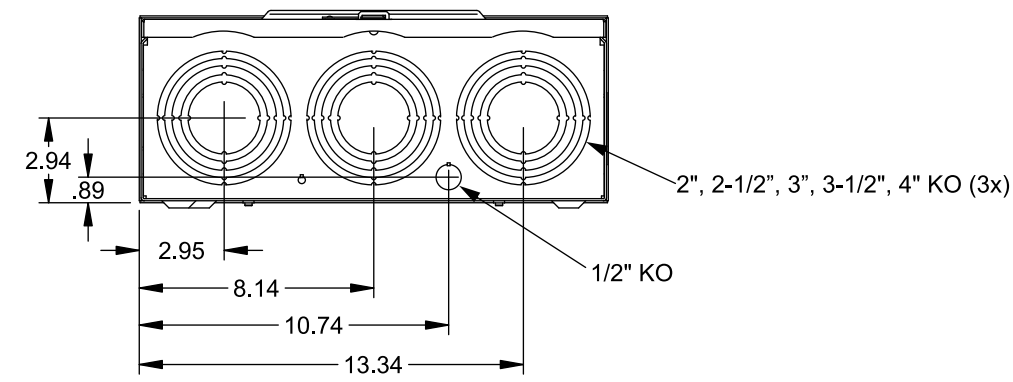

Catalog Number: 47904-82BA

Features and Ratings

- Ringless Type Meter Socket
- 320A Continuous, 400A Max., 600V AC
- Outdoor Enclosure (NEMA Type 3R)
- Painted G90 Steel Enclosure
- 1 Phase, 3 Wire, Commercial Socket
- 4 Jaw Meter Socket
- Meter Socket Type HQ-4D
- For Overhead & Underground Service
- HD Type (Large) Hub Opening w/Coverplate Installed
- Lever Bypass

LARGE COVERPLATE

VIEW SHOWN WITH COVER REMOVED

Accessories

CONDUIT HUBS (HD Type)	
TRADE SIZE	CATALOG No.
3 INCH	EC56856 or H56856-2
3-1/2 INCH	EC56857 or H56857-2
4 INCH	EC56858 or H56858-2
Hub Cover Plate	EC56933 or H56933S

Meter Opening Cover Plate

Cat No: H659-0162

5th Jaw Kit

Cat. No: EC35815-2

Connectors, Wire Sizes and Torques

CONNECTOR	PART No.	WIRE SIZE	HEX DRIVE	TORQUE
LINE*, LOAD* & NEUTRAL*	H60162	#4 AWG-600 kcmil (2)#1/0 AWG-250 kcmil	1/2"	500 LB-IN
LINE	H56476	#3/0 AWG-800 kcmil	1/2"	500 LB-IN
LINE	H56732	(2)#4 AWG-350 kcmil	5/16"	275 LB-IN
LOAD	H56476	#3/0 AWG-800 kcmil	1/2"	500 LB-IN
LOAD	H56732	(2)#4 AWG-350 kcmil	5/16"	275 LB-IN
NEUTRAL	H56476	#3/0 AWG-800 kcmil	1/2"	500 LB-IN
NEUTRAL	H56732	(2)#4 AWG-350 kcmil	5/16"	275 LB-IN
GROUND*	67554A	#14 - 2/0 AWG		50 LB-IN

* indicates factory installed connectors

© 2016 Copyright Siemens Industry, Inc.

TALON

Meter Socket

Description: **320A Cont, 4 Jaw, HQ-4D, 600V AC, Painted Steel Enclosure**

KAM 4/20/16 DO NOT SCALE DRAWING Dwg No: **47904-82BA**