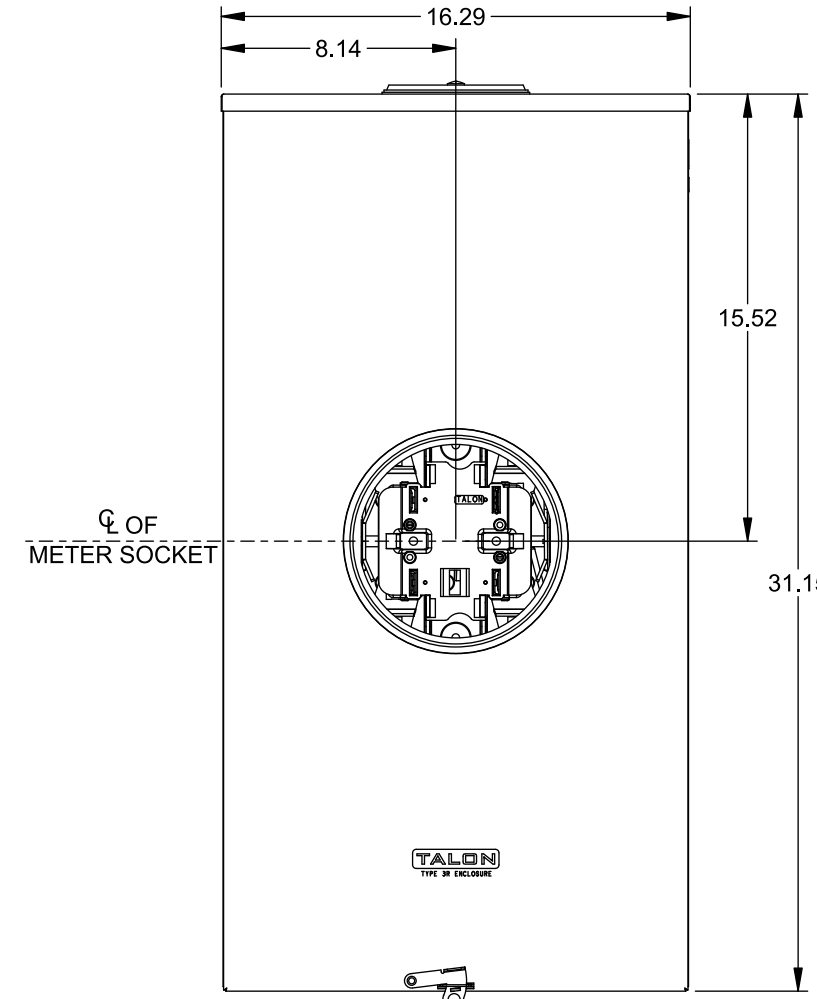

Catalog Number: 47904-82BA

Features and Ratings

- Ringless Type Meter Socket
- 320A Continuous, 400A Max., 600V AC
- Outdoor Enclosure (NEMA Type 3R)
- Painted G90 Steel Enclosure
- 1 Phase, 3 Wire, Commercial Socket
- 4 Jaw Meter Socket
- Meter Socket Type HQ-4D
- For Overhead & Underground Service
- HD Type (Large) Hub Opening w/Coverplate Installed
- Lever Bypass

LARGE COVERPLATE

VIEW SHOWN WITH COVER REMOVED

Accessories

CONDUIT HUBS (HD Type)	
TRADE SIZE	CATALOG No.
3 INCH	EC56856 or H56856-2
3-1/2 INCH	EC56857 or H56857-2
4 INCH	EC56858 or H56858-2
Hub Cover Plate	EC56933 or H56933S

Meter Opening Cover Plate

Cat No: H659-0162

5th Jaw Kit

Cat. No: EC35815-2

Connectors, Wire Sizes and Torques

CONNECTOR	PART No.	WIRE SIZE	HEX DRIVE	TORQUE
LINE*, LOAD* & NEUTRAL*	H60162	#4 AWG-600 kcmil (2)#1/0 AWG-250 kcmil	1/2"	500 LB-IN
LINE	H56476	#3/0 AWG-800 kcmil	1/2"	500 LB-IN
LINE	H56732	(2)#4 AWG-350 kcmil	5/16"	275 LB-IN
LOAD	H56476	#3/0 AWG-800 kcmil	1/2"	500 LB-IN
LOAD	H56732	(2)#4 AWG-350 kcmil	5/16"	275 LB-IN
NEUTRAL	H56476	#3/0 AWG-800 kcmil	1/2"	500 LB-IN
NEUTRAL	H56732	(2)#4 AWG-350 kcmil	5/16"	275 LB-IN
GROUND*	67554A	#14 - 2/0 AWG		50 LB-IN

* indicates factory installed connectors

© 2016 Copyright Siemens Industry, Inc.

TALON

Meter Socket

Description: **320A Cont, 4 Jaw, HQ-4D, 600V AC, Painted Steel Enclosure**

KAM 4/20/16 DO NOT SCALE DRAWING Dwg No: **47904-82BA**