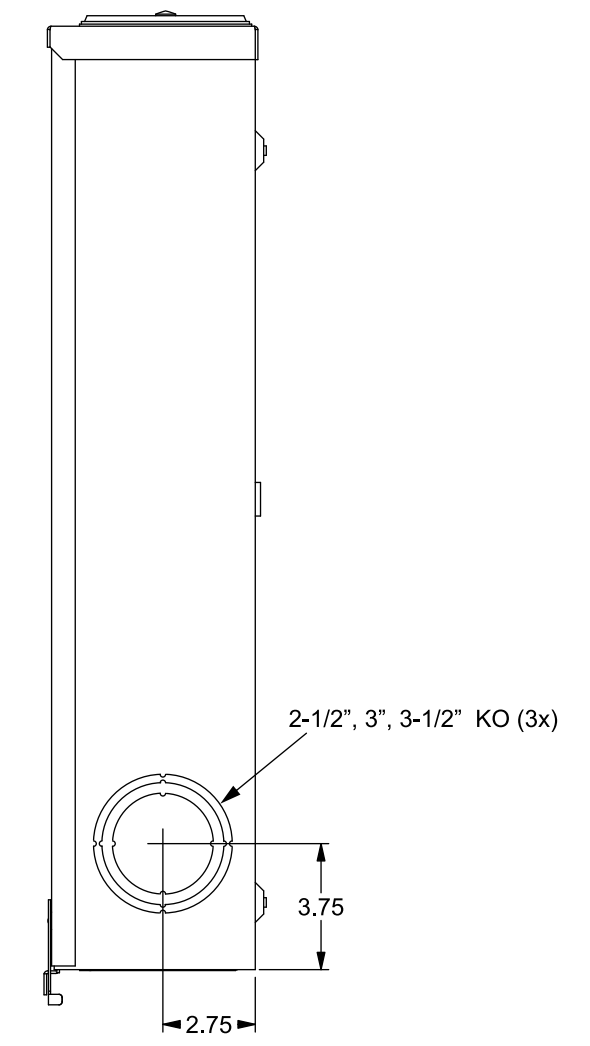

Catalog Number: 47705-82KCPL

Features and Ratings

- Ringless Type Meter Socket
- 320A Continuous, 400A Max., 600V AC
- Outdoor Enclosure (NEMA Type 3R)
- Painted G90 Steel Enclosure
- 1 Phase, 3 Wire, Commercial Socket
- 5 Jaw Meter Socket
- Meter Socket Type HQ-5DT
- For Overhead & Underground Service
- HD Type Hub Opening, Cover Plate Included
- Lever Bypass

TYPE HD (LARGE) HUB OPENING WITH COVERPLATE INSTALLED

Accessories

| CONDUIT HUBS (HD Type) | |
|------------------------|---------------------|
| TRADE SIZE | CATALOG No. |
| 3 INCH | EC56856 or H56856-2 |
| 3-1/2 INCH | EC56857 or H56857-2 |
| 4 INCH | EC56858 or H56858-2 |
| Hub Cover Plate | EC56933 or H56933S |

Meter Opening Cover Plate
Cat No: H659-0162

Connectors, Wire Sizes and Torques

| CONNECTOR | PART No. | WIRE SIZE | TORQUE |
|--------------|----------|---------------------------|-------------|
| LINE | 60162 | #4-600 (2) 1/0-250 MCM | 500 IN-LBS. |
| LOAD/NEUTRAL | 56732 | (2)#4-350 MCM | 275 IN-LBS. |
| GROUND | 67754 | #14 - 2/0 AWG | 50 IN-LBS. |

VIEW SHOWN WITH COVER REMOVED

© 2018 Copyright Siemens Industry, Inc.

| | | |
|--|----------------------|-----------------------------|
| Description: 320A Cont, 5 Jaw, HQ-5DT, 600V AC, Painted Steel Enclosure | | |
| KAM 2/22/18 | DO NOT SCALE DRAWING | Dwg No: 47705-82KCPL |