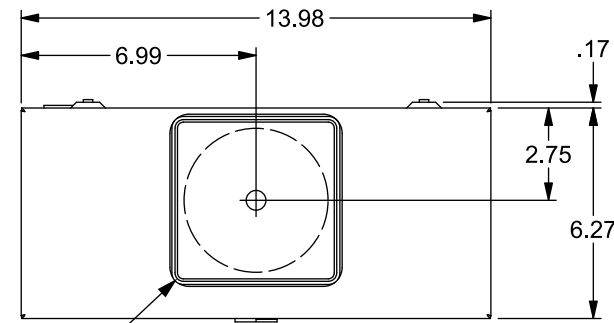

Catalog Number: 47705-82KCPL

Features and Ratings

- Ringless Type Meter Socket
- 320A Continuous, 400A Max., 600V AC
- Outdoor Enclosure (NEMA Type 3R)
- Painted G90 Steel Enclosure
- 1 Phase, 3 Wire, Commercial Socket
- 5 Jaw Meter Socket
- Meter Socket Type HQ-5DT
- For Overhead & Underground Service
- HD Type Hub Opening, Cover Plate Included
- Lever Bypass

TYPE HD (LARGE) HUB OPENING WITH COVERPLATE INSTALLED

Accessories

| CONDUIT HUBS (HD Type) | |
|------------------------|---------------------|
| TRADE SIZE | CATALOG No. |
| 3 INCH | EC56856 or H56856-2 |
| 3-1/2 INCH | EC56857 or H56857-2 |
| 4 INCH | EC56858 or H56858-2 |
| Hub Cover Plate | EC56933 or H56933S |

Meter Opening Cover Plate
Cat No: H659-0162

Connectors, Wire Sizes and Torques

| CONNECTOR | PART No. | WIRE SIZE | TORQUE |
|--------------|----------|---------------------------|-------------|
| LINE | 60162 | #4-600 (2) 1/0-250 MCM | 500 IN-LBS. |
| LOAD/NEUTRAL | 56732 | (2)#4-350 MCM | 275 IN-LBS. |
| GROUND | 67754 | #14 - 2/0 AWG | 50 IN-LBS. |

VIEW SHOWN WITH COVER REMOVED

© 2018 Copyright Siemens Industry, Inc.

| | | |
|--|----------------------|-----------------------------|
| Description: 320A Cont, 5 Jaw, HQ-5DT, 600V AC, Painted Steel Enclosure | | |
| KAM 2/22/18 | DO NOT SCALE DRAWING | Dwg No: 47705-82KCPL |