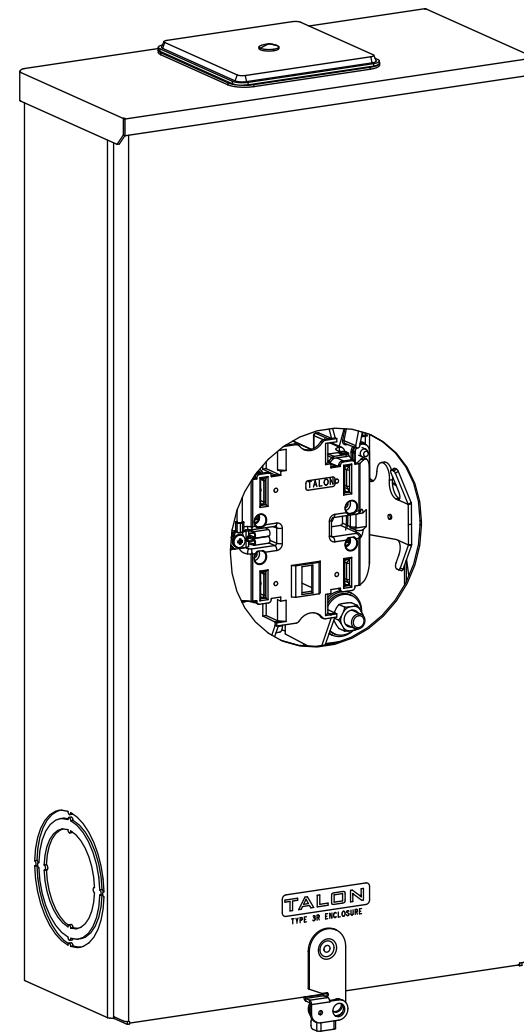

Catalog Number: 47705-82KCPL

Features and Ratings

- Ringless Type Meter Socket
- 320A Continuous, 400A Max., 600V AC
- Outdoor Enclosure (NEMA Type 3R)
- Painted G90 Steel Enclosure
- 1 Phase, 3 Wire, Commercial Socket
- 5 Jaw Meter Socket
- Meter Socket Type HQ-5DT
- For Overhead & Underground Service
- HD Type Hub Opening, Cover Plate Included
- Lever Bypass

TYPE HD (LARGE) HUB OPENING WITH COVERPLATE INSTALLED

Accessories

| CONDUIT HUBS (HD Type) | |
|------------------------|---------------------|
| TRADE SIZE | CATALOG No. |
| 3 INCH | EC56856 or H56856-2 |
| 3-1/2 INCH | EC56857 or H56857-2 |
| 4 INCH | EC56858 or H56858-2 |
| Hub Cover Plate | EC56933 or H56933S |

Meter Opening Cover Plate
Cat No: H659-0162

Connectors, Wire Sizes and Torques

| CONNECTOR | PART No. | WIRE SIZE | TORQUE |
|--------------|----------|---------------------------|-------------|
| LINE | 60162 | #4-600 (2) 1/0-250 MCM | 500 IN-LBS. |
| LOAD/NEUTRAL | 56732 | (2)#4-350 MCM | 275 IN-LBS. |
| GROUND | 67754 | #14 - 2/0 AWG | 50 IN-LBS. |

VIEW SHOWN WITH COVER REMOVED

© 2018 Copyright Siemens Industry, Inc.

| | | |
|--|----------------------|-----------------------------|
| Description: 320A Cont, 5 Jaw, HQ-5DT, 600V AC, Painted Steel Enclosure | | |
| KAM 2/22/18 | DO NOT SCALE DRAWING | Dwg No: 47705-82KCPL |