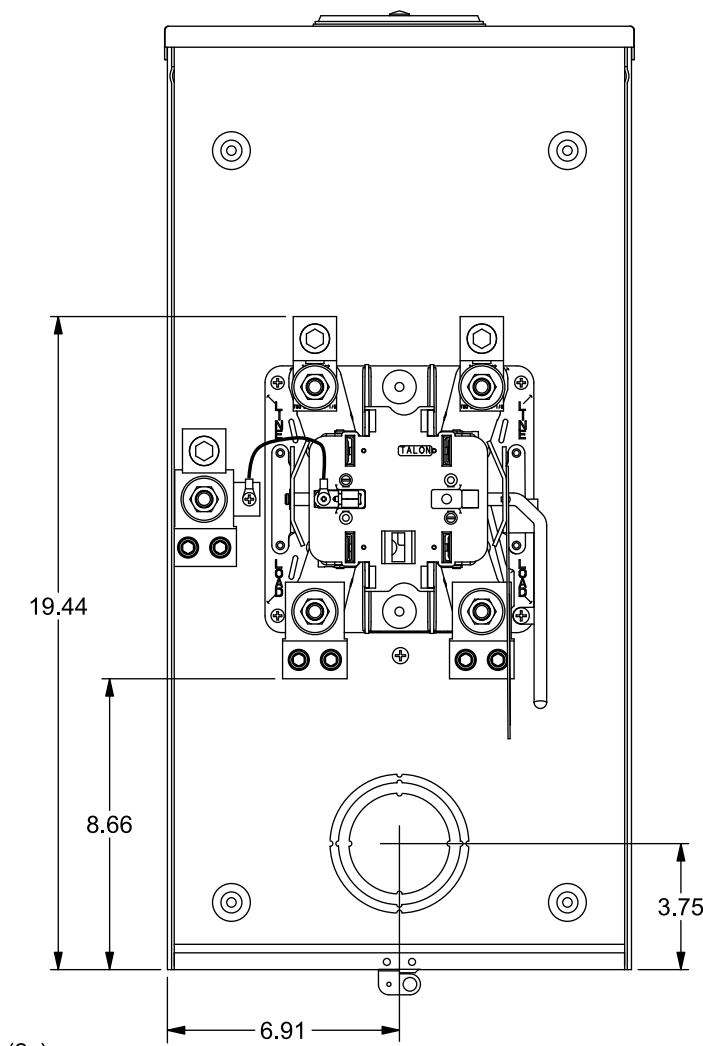

Catalog Number: 47705-82KCPL

Features and Ratings

- Ringless Type Meter Socket
- 320A Continuous, 400A Max., 600V AC
- Outdoor Enclosure (NEMA Type 3R)
- Painted G90 Steel Enclosure
- 1 Phase, 3 Wire, Commercial Socket
- 5 Jaw Meter Socket
- Meter Socket Type HQ-5DT
- For Overhead & Underground Service
- HD Type Hub Opening, Cover Plate Included
- Lever Bypass

TYPE HD (LARGE) HUB OPENING WITH COVERPLATE INSTALLED

Accessories

| CONDUIT HUBS (HD Type) | |
|------------------------|---------------------|
| TRADE SIZE | CATALOG No. |
| 3 INCH | EC56856 or H56856-2 |
| 3-1/2 INCH | EC56857 or H56857-2 |
| 4 INCH | EC56858 or H56858-2 |
| Hub Cover Plate | EC56933 or H56933S |

Meter Opening Cover Plate
Cat No: H659-0162

Connectors, Wire Sizes and Torques

| CONNECTOR | PART No. | WIRE SIZE | TORQUE |
|--------------|----------|---------------------------|-------------|
| LINE | 60162 | #4-600 (2) 1/0-250 MCM | 500 IN-LBS. |
| LOAD/NEUTRAL | 56732 | (2)#4-350 MCM | 275 IN-LBS. |
| GROUND | 67754 | #14 - 2/0 AWG | 50 IN-LBS. |

VIEW SHOWN WITH COVER REMOVED

© 2018 Copyright Siemens Industry, Inc.

| | | |
|--|----------------------|-----------------------------|
| Description: 320A Cont, 5 Jaw, HQ-5DT, 600V AC, Painted Steel Enclosure | | |
| KAM 2/22/18 | DO NOT SCALE DRAWING | Dwg No: 47705-82KCPL |