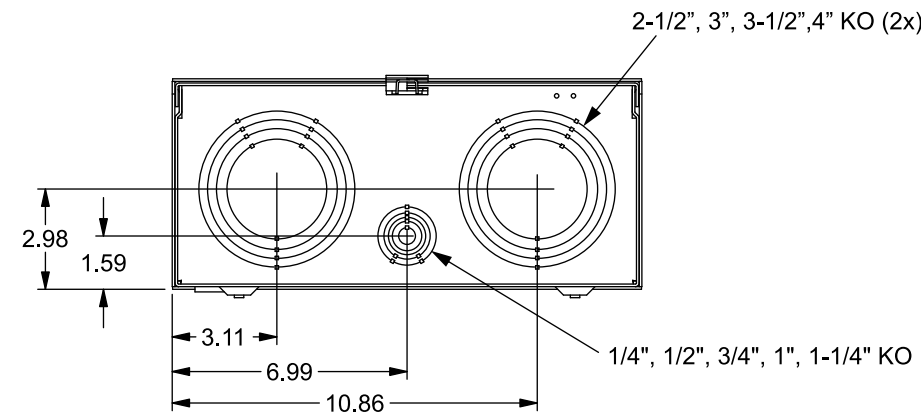

Catalog Number: 47705-82KCPL

Features and Ratings

- Ringless Type Meter Socket
- 320A Continuous, 400A Max., 600V AC
- Outdoor Enclosure (NEMA Type 3R)
- Painted G90 Steel Enclosure
- 1 Phase, 3 Wire, Commercial Socket
- 5 Jaw Meter Socket
- Meter Socket Type HQ-5DT
- For Overhead & Underground Service
- HD Type Hub Opening, Cover Plate Included
- Lever Bypass

TYPE HD (LARGE) HUB OPENING WITH COVERPLATE INSTALLED

Accessories

| CONDUIT HUBS (HD Type) | |
|------------------------|---------------------|
| TRADE SIZE | CATALOG No. |
| 3 INCH | EC56856 or H56856-2 |
| 3-1/2 INCH | EC56857 or H56857-2 |
| 4 INCH | EC56858 or H56858-2 |
| Hub Cover Plate | EC56933 or H56933S |

Meter Opening Cover Plate
Cat No: H659-0162

Connectors, Wire Sizes and Torques

| CONNECTOR | PART No. | WIRE SIZE | TORQUE |
|--------------|----------|---------------------------|-------------|
| LINE | 60162 | #4-600 (2) 1/0-250 MCM | 500 IN-LBS. |
| LOAD/NEUTRAL | 56732 | (2)#4-350 MCM | 275 IN-LBS. |
| GROUND | 67754 | #14 - 2/0 AWG | 50 IN-LBS. |

VIEW SHOWN WITH COVER REMOVED

© 2018 Copyright Siemens Industry, Inc.

| | | |
|--|----------------------|-----------------------------|
| Description: 320A Cont, 5 Jaw, HQ-5DT, 600V AC, Painted Steel Enclosure | | |
| KAM 2/22/18 | DO NOT SCALE DRAWING | Dwg No: 47705-82KCPL |