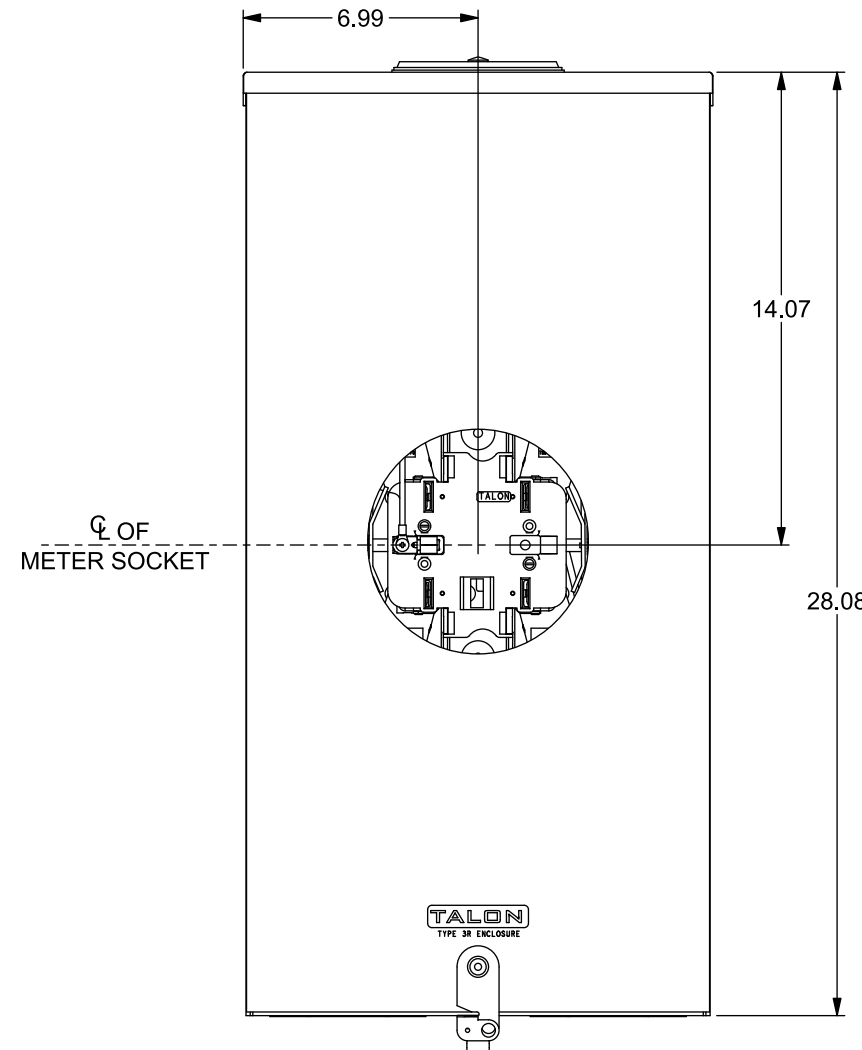

Catalog Number: 47705-82KCPL

Features and Ratings

- Ringless Type Meter Socket
- 320A Continuous, 400A Max., 600V AC
- Outdoor Enclosure (NEMA Type 3R)
- Painted G90 Steel Enclosure
- 1 Phase, 3 Wire, Commercial Socket
- 5 Jaw Meter Socket
- Meter Socket Type HQ-5DT
- For Overhead & Underground Service
- HD Type Hub Opening, Cover Plate Included
- Lever Bypass

TYPE HD (LARGE) HUB OPENING WITH COVERPLATE INSTALLED

Accessories

| CONDUIT HUBS (HD Type) | |
|------------------------|---------------------|
| TRADE SIZE | CATALOG No. |
| 3 INCH | EC56856 or H56856-2 |
| 3-1/2 INCH | EC56857 or H56857-2 |
| 4 INCH | EC56858 or H56858-2 |
| Hub Cover Plate | EC56933 or H56933S |

Meter Opening Cover Plate
Cat No: H659-0162

Connectors, Wire Sizes and Torques

| CONNECTOR | PART No. | WIRE SIZE | TORQUE |
|--------------|----------|---------------------------|-------------|
| LINE | 60162 | #4-600 (2) 1/0-250 MCM | 500 IN-LBS. |
| LOAD/NEUTRAL | 56732 | (2)#4-350 MCM | 275 IN-LBS. |
| GROUND | 67754 | #14 - 2/0 AWG | 50 IN-LBS. |

VIEW SHOWN WITH COVER REMOVED

© 2018 Copyright Siemens Industry, Inc.

| | | |
|--|----------------------|-----------------------------|
| Description: 320A Cont, 5 Jaw, HQ-5DT, 600V AC, Painted Steel Enclosure | | |
| KAM 2/22/18 | DO NOT SCALE DRAWING | Dwg No: 47705-82KCPL |