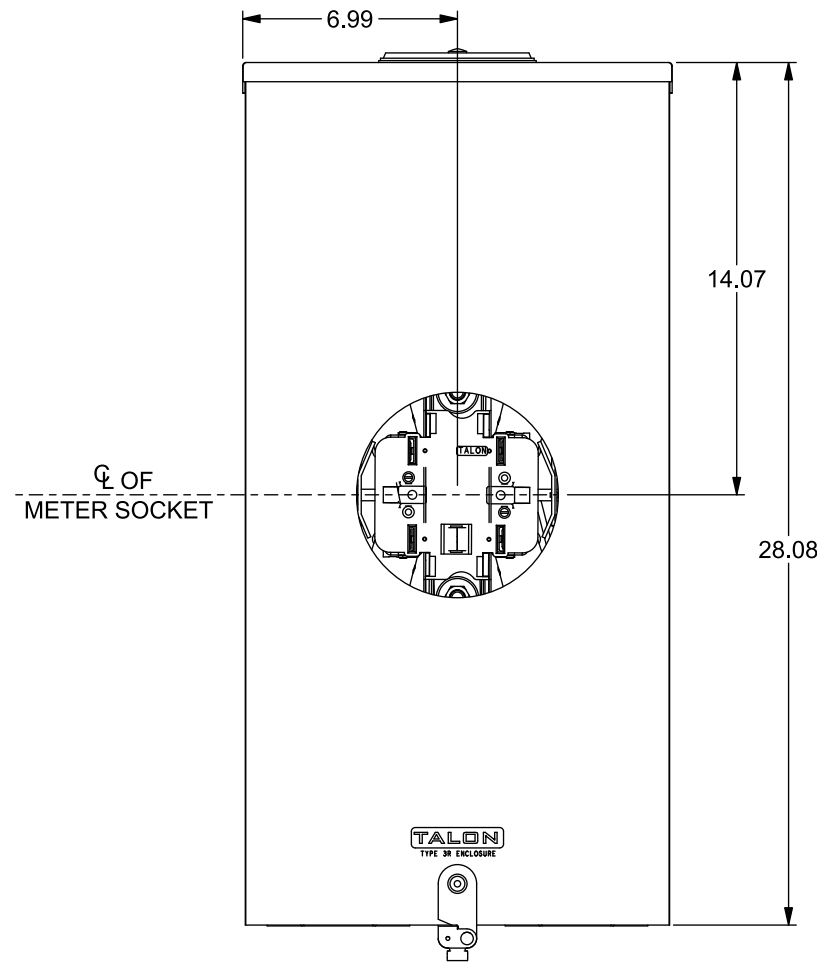

Catalog Number: 47705-02

Features and Ratings

- Ringless Type Meter Socket
- 320A Continuous, 400A Max., 600V AC
- Outdoor Enclosure (Type 3R)
- Painted G90 Steel Enclosure
- 1 Phase, 3 Wire, Commercial Socket
- 5 Jaw Meter Socket, 5th Jaw at 6 o'Clock Position
- Meter Socket Type HQ-5D
- For Overhead & Underground Service
- HD Type Hub Opening, Cover Plate Included
- Lever Bypass

HD TYPE (LARGE) HUB OPENING,
COVER PLATE INCLUDED

Accessories

CONDUIT HUBS (HD Type)	
TRADE SIZE	CATALOG No.
3 INCH	EC56856 or H56856-2
3-1/2 INCH	EC56857 or H56857-2
4 INCH	EC56858 or H56858-2
Hub Cover Plate	EC56933 or H56933S

Meter Opening Cover Plate
Cat No: H659-0162

Connectors, Wire Sizes and Torques

CONNECTOR	PART No.	WIRE SIZE	TORQUE
LINE/LOAD/ NEUTRAL	61300	(2) 2/0-250 kcmil	500 IN-LBS.
GROUND	67554A	#14 - 2/0 AWG	50 IN-LBS.

VIEW SHOWN WITH COVER REMOVED

© 2019 Copyright Siemens Industry, Inc.

Description: 320A Cont, 5 Jaw, HQ-5D, 600V AC, Painted Steel Enclosure			
KAM 3/19/19	DO NOT SCALE DRAWING	Dwg No:	47705-02