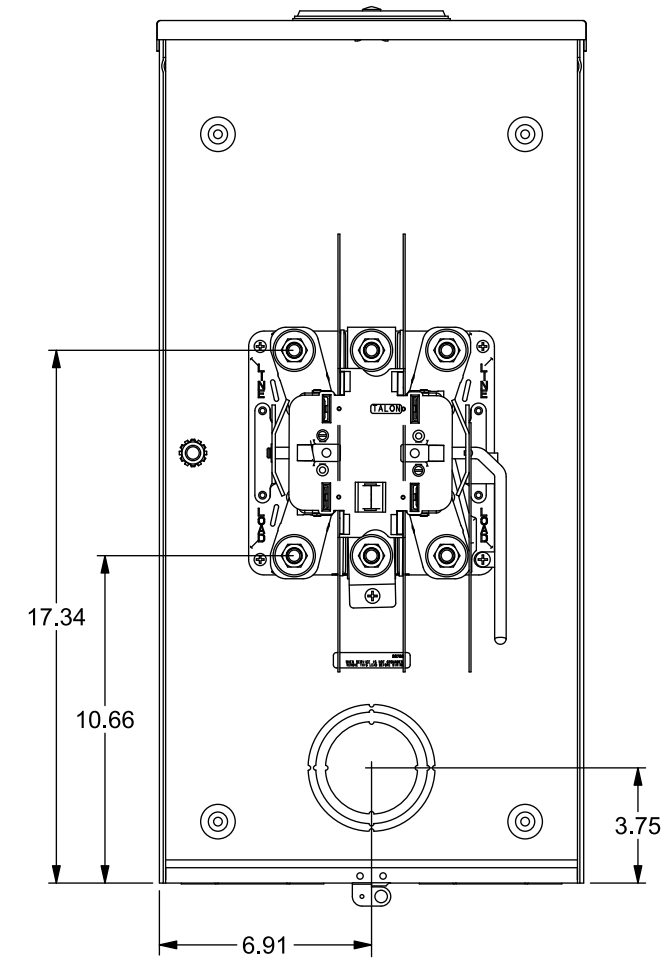

Catalog Number: 47705-02

Features and Ratings

- Ringless Type Meter Socket
- 320A Continuous, 400A Max., 600V AC
- Outdoor Enclosure (Type 3R)
- Painted G90 Steel Enclosure
- 1 Phase, 3 Wire, Commercial Socket
- 5 Jaw Meter Socket, 5th Jaw at 6 o'Clock Position
- Meter Socket Type HQ-5D
- For Overhead & Underground Service
- HD Type Hub Opening, Cover Plate Included
- Lever Bypass

HD TYPE (LARGE) HUB OPENING,
COVER PLATE INCLUDED

Accessories

CONDUIT HUBS (HD Type)	
TRADE SIZE	CATALOG No.
3 INCH	EC56856 or H56856-2
3-1/2 INCH	EC56857 or H56857-2
4 INCH	EC56858 or H56858-2
Hub Cover Plate	EC56933 or H56933S

Meter Opening Cover Plate
Cat No: H659-0162

Connectors, Wire Sizes and Torques

CONNECTOR	PART No.	WIRE SIZE	TORQUE
LINE/LOAD/ NEUTRAL	61300	(2) 2/0-250 kcmil	500 IN-LBS.
GROUND	67554A	#14 - 2/0 AWG	50 IN-LBS.

VIEW SHOWN WITH COVER REMOVED

© 2019 Copyright Siemens Industry, Inc.

Description: 320A Cont, 5 Jaw, HQ-5D, 600V AC, Painted Steel Enclosure			
KAM 3/19/19	DO NOT SCALE DRAWING	Dwg No:	47705-02