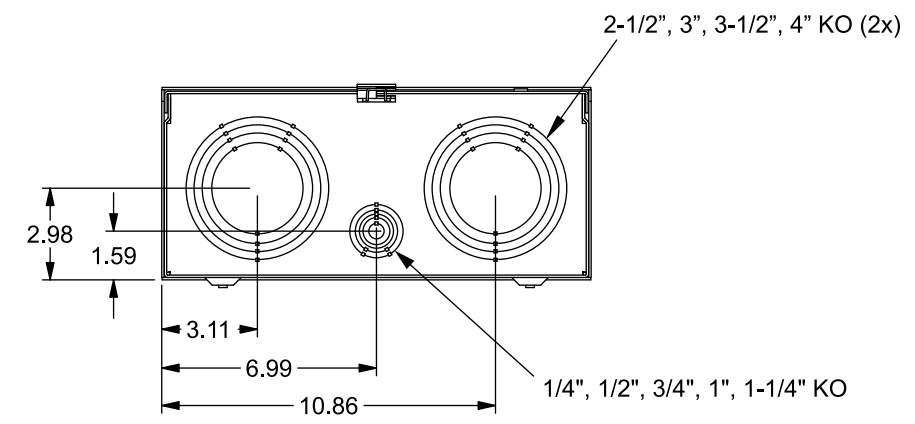

Catalog Number: 47705-02

Features and Ratings

- Ringless Type Meter Socket
- 320A Continuous, 400A Max., 600V AC
- Outdoor Enclosure (Type 3R)
- Painted G90 Steel Enclosure
- 1 Phase, 3 Wire, Commercial Socket
- 5 Jaw Meter Socket, 5th Jaw at 6 o'Clock Position
- Meter Socket Type HQ-5D
- For Overhead & Underground Service
- HD Type Hub Opening, Cover Plate Included
- Lever Bypass

HD TYPE (LARGE) HUB OPENING,
COVER PLATE INCLUDED

Accessories

CONDUIT HUBS (HD Type)	
TRADE SIZE	CATALOG No.
3 INCH	EC56856 or H56856-2
3-1/2 INCH	EC56857 or H56857-2
4 INCH	EC56858 or H56858-2
Hub Cover Plate	EC56933 or H56933S

Meter Opening Cover Plate
Cat No: H659-0162

Connectors, Wire Sizes and Torques

CONNECTOR	PART No.	WIRE SIZE	TORQUE
LINE/LOAD/ NEUTRAL	61300	(2) 2/0-250 kcmil	500 IN-LBS.
GROUND	67554A	#14 - 2/0 AWG	50 IN-LBS.

VIEW SHOWN WITH COVER REMOVED

© 2019 Copyright Siemens Industry, Inc.

Description: 320A Cont, 5 Jaw, HQ-5D, 600V AC, Painted Steel Enclosure			
KAM 3/19/19	DO NOT SCALE DRAWING	Dwg No:	47705-02