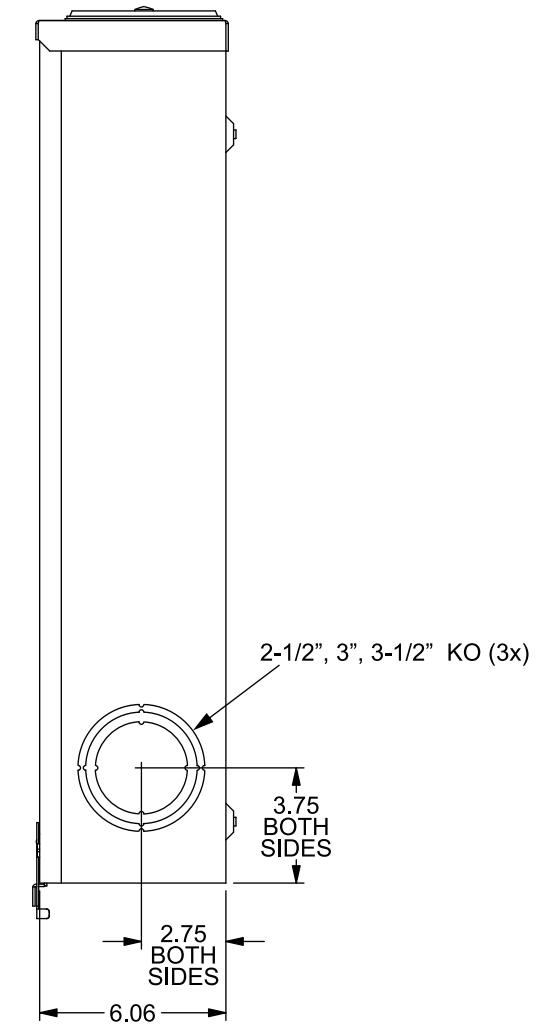

Catalog Number: 47705-02

Features and Ratings

- Ringless Type Meter Socket
- 320A Continuous, 400A Max., 600V AC
- Outdoor Enclosure (Type 3R)
- Painted G90 Steel Enclosure
- 1 Phase, 3 Wire, Commercial Socket
- 5 Jaw Meter Socket, 5th Jaw at 6 o'Clock Position
- Meter Socket Type HQ-5D
- For Overhead & Underground Service
- HD Type Hub Opening, Cover Plate Included
- Lever Bypass

HD TYPE (LARGE) HUB OPENING,
COVER PLATE INCLUDED

Accessories

CONDUIT HUBS (HD Type)	
TRADE SIZE	CATALOG No.
3 INCH	EC56856 or H56856-2
3-1/2 INCH	EC56857 or H56857-2
4 INCH	EC56858 or H56858-2
Hub Cover Plate	EC56933 or H56933S

Meter Opening Cover Plate
Cat No: H659-0162

Connectors, Wire Sizes and Torques

CONNECTOR	PART No.	WIRE SIZE	TORQUE
LINE/LOAD/ NEUTRAL	61300	(2) 2/0-250 kcmil	500 IN-LBS.
GROUND	67554A	#14 - 2/0 AWG	50 IN-LBS.

VIEW SHOWN WITH COVER REMOVED

© 2019 Copyright Siemens Industry, Inc.

Description: 320A Cont, 5 Jaw, HQ-5D, 600V AC, Painted Steel Enclosure			
KAM 3/19/19	DO NOT SCALE DRAWING	Dwg No:	47705-02