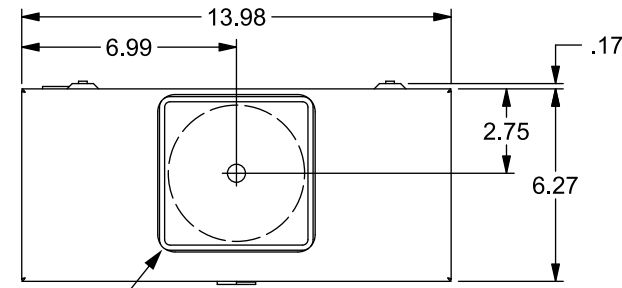

Catalog Number: 47705-02

Features and Ratings

- Ringless Type Meter Socket
- 320A Continuous, 400A Max., 600V AC
- Outdoor Enclosure (Type 3R)
- Painted G90 Steel Enclosure
- 1 Phase, 3 Wire, Commercial Socket
- 5 Jaw Meter Socket, 5th Jaw at 6 o'Clock Position
- Meter Socket Type HQ-5D
- For Overhead & Underground Service
- HD Type Hub Opening, Cover Plate Included
- Lever Bypass

HD TYPE (LARGE) HUB OPENING,
COVER PLATE INCLUDED

Accessories

CONDUIT HUBS (HD Type)	
TRADE SIZE	CATALOG No.
3 INCH	EC56856 or H56856-2
3-1/2 INCH	EC56857 or H56857-2
4 INCH	EC56858 or H56858-2
Hub Cover Plate	EC56933 or H56933S

Meter Opening Cover Plate
Cat No: H659-0162

Connectors, Wire Sizes and Torques

CONNECTOR	PART No.	WIRE SIZE	TORQUE
LINE/LOAD/ NEUTRAL	61300	(2) 2/0-250 kcmil	500 IN-LBS.
GROUND	67554A	#14 - 2/0 AWG	50 IN-LBS.

VIEW SHOWN WITH COVER REMOVED

© 2019 Copyright Siemens Industry, Inc.

Description: 320A Cont, 5 Jaw, HQ-5D, 600V AC, Painted Steel Enclosure			
KAM 3/19/19	DO NOT SCALE DRAWING	Dwg No:	47705-02