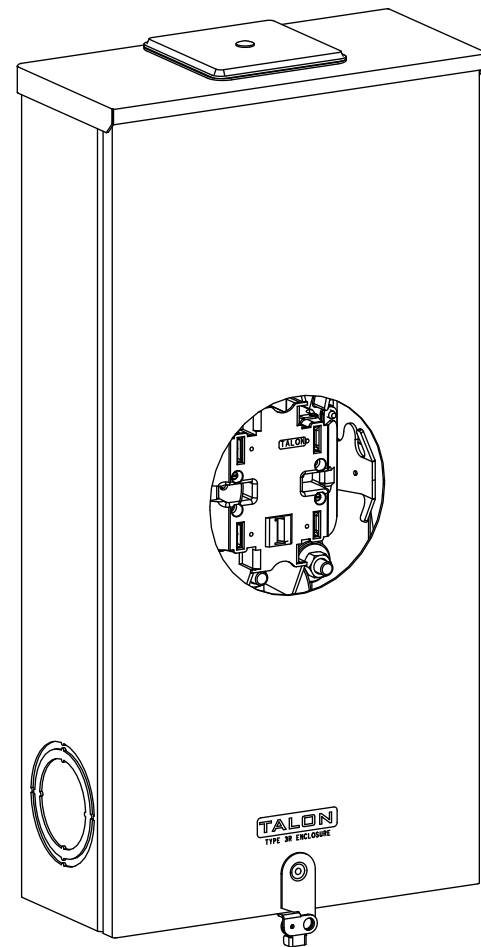

Catalog Number: 47705-02

Features and Ratings

- Ringless Type Meter Socket
- 320A Continuous, 400A Max., 600V AC
- Outdoor Enclosure (Type 3R)
- Painted G90 Steel Enclosure
- 1 Phase, 3 Wire, Commercial Socket
- 5 Jaw Meter Socket, 5th Jaw at 6 o'Clock Position
- Meter Socket Type HQ-5D
- For Overhead & Underground Service
- HD Type Hub Opening, Cover Plate Included
- Lever Bypass

HD TYPE (LARGE) HUB OPENING,
COVER PLATE INCLUDED

Accessories

CONDUIT HUBS (HD Type)	
TRADE SIZE	CATALOG No.
3 INCH	EC56856 or H56856-2
3-1/2 INCH	EC56857 or H56857-2
4 INCH	EC56858 or H56858-2
Hub Cover Plate	EC56933 or H56933S

Meter Opening Cover Plate
Cat No: H659-0162

Connectors, Wire Sizes and Torques

CONNECTOR	PART No.	WIRE SIZE	TORQUE
LINE/LOAD/ NEUTRAL	61300	(2) 2/0-250 kcmil	500 IN-LBS.
GROUND	67554A	#14 - 2/0 AWG	50 IN-LBS.

VIEW SHOWN WITH COVER REMOVED

© 2019 Copyright Siemens Industry, Inc.

Description: 320A Cont, 5 Jaw, HQ-5D, 600V AC, Painted Steel Enclosure			
KAM 3/19/19	DO NOT SCALE DRAWING	Dwg No:	47705-02