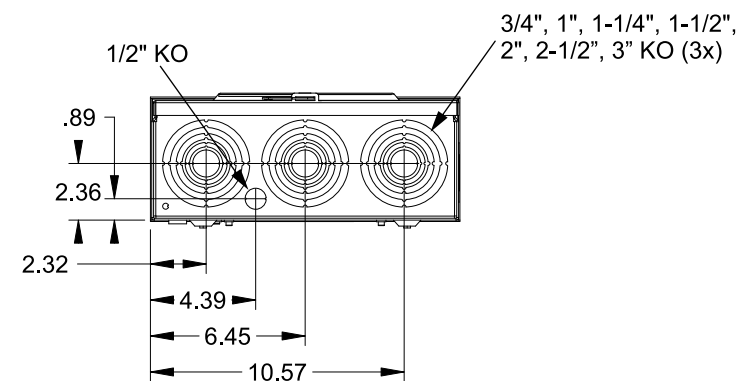

Catalog Number: 47644-82CC

Features and Ratings

- Ringless Type Meter Socket
- 320A Continuous, 400A Max., 600V AC
- Outdoor Enclosure (NEMA Type 3R)
- Painted G90 Steel Enclosure
- 1 Phase, 3 Wire, Commercial Socket
- 4 Jaw Meter Socket
- Meter Socket Type HQ-4SUT
- For Overhead & Underground Service
- 3" Type HD Hub Installed
- Lever Bypass

3" TYPE HD HUB INSTALLED

VIEW SHOWN WITH COVER REMOVED

Accessories

CONDUIT HUBS (HD Type)	
TRADE SIZE	CATALOG No.
3 INCH	EC56856 or H56856-2
3-1/2 INCH	EC56857 or H56857-2
4 INCH	EC56858 or H56858-2
Hub Cover Plate	EC56933 or H56933S

Meter Opening Cover Plate
Cat No: H659-0162
5th Jaw Kit
Cat. No: EC35815-2

Connectors, Wire Sizes and Torques

CONNECTOR	PART No.	WIRE SIZE	HEX DRIVE	TORQUE
LINE,LOAD,NEUTRAL	61300	(2) 1/0 - 250 kcmil	1/2"	500 IN-LBS.
GROUND	67554A	#14 - 2/0 AWG	..	50 IN-LBS.

© 2016 Copyright Siemens Industry, Inc.

TALON
Meter Socket

Description: **320A Cont, 4 Jaw, HQ-4SUT, 600V AC, Painted Steel Enclosure**

JEL 3/18/16 | DO NOT SCALE DRAWING | Dwg No: **47644-82CC**