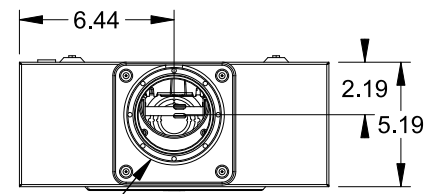

Catalog Number: 47644-82CC

Features and Ratings

- Ringless Type Meter Socket
- 320A Continuous, 400A Max., 600V AC
- Outdoor Enclosure (NEMA Type 3R)
- Painted G90 Steel Enclosure
- 1 Phase, 3 Wire, Commercial Socket
- 4 Jaw Meter Socket
- Meter Socket Type HQ-4SUT
- For Overhead & Underground Service
- 3" Type HD Hub Installed
- Lever Bypass

3" TYPE HD HUB INSTALLED

VIEW SHOWN WITH COVER REMOVED

Accessories

CONDUIT HUBS (HD Type)	
TRADE SIZE	CATALOG No.
3 INCH	EC56856 or H56856-2
3-1/2 INCH	EC56857 or H56857-2
4 INCH	EC56858 or H56858-2
Hub Cover Plate	EC56933 or H56933S

Meter Opening Cover Plate
Cat No: H659-0162
5th Jaw Kit
Cat. No: EC35815-2

Connectors, Wire Sizes and Torques

CONNECTOR	PART No.	WIRE SIZE	HEX DRIVE	TORQUE
LINE,LOAD,NEUTRAL	61300	(2) 1/0 - 250 kcmil	1/2"	500 IN-LBS.
GROUND	67554A	#14 - 2/0 AWG	..	50 IN-LBS.

© 2016 Copyright Siemens Industry, Inc.

TALON
Meter Socket

Description: **320A Cont, 4 Jaw, HQ-4SUT, 600V AC, Painted Steel Enclosure**

JEL 3/18/16 | DO NOT SCALE DRAWING | Dwg No: **47644-82CC**