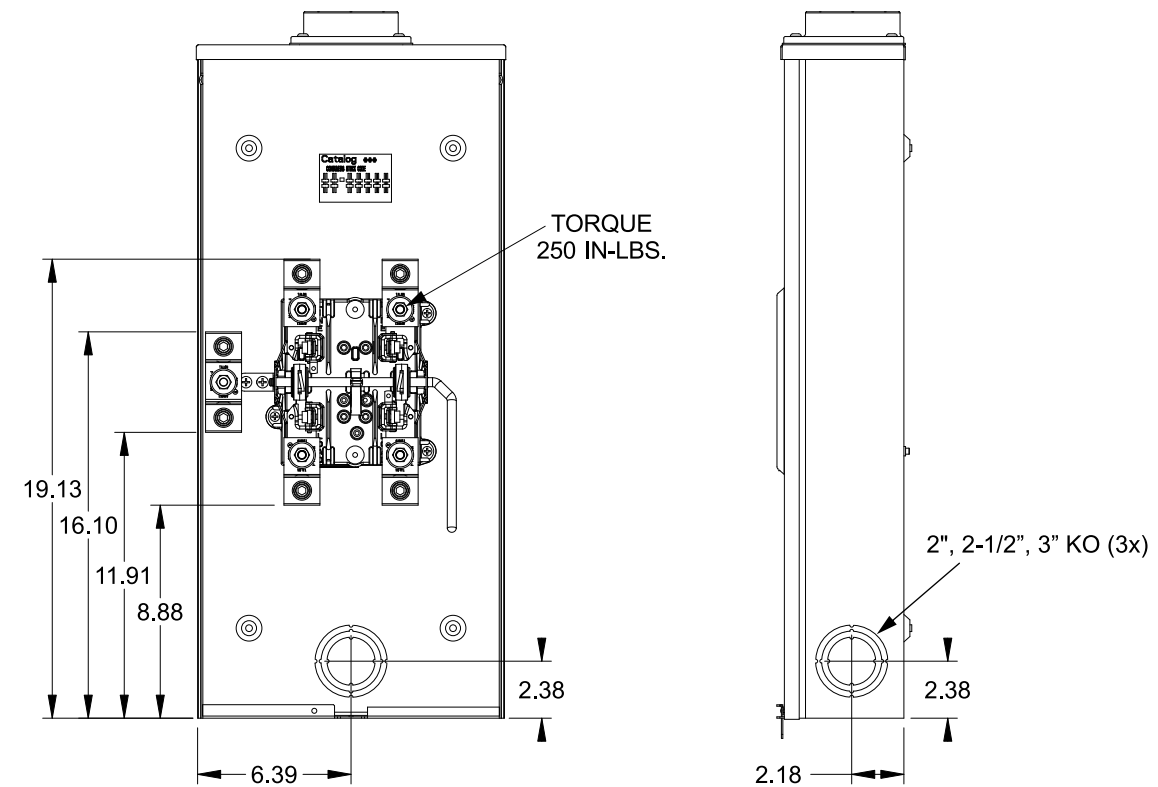

Catalog Number: 47644-82CC

Features and Ratings

- Ringless Type Meter Socket
- 320A Continuous, 400A Max., 600V AC
- Outdoor Enclosure (NEMA Type 3R)
- Painted G90 Steel Enclosure
- 1 Phase, 3 Wire, Commercial Socket
- 4 Jaw Meter Socket
- Meter Socket Type HQ-4SUT
- For Overhead & Underground Service
- 3" Type HD Hub Installed
- Lever Bypass

3" TYPE HD HUB INSTALLED

VIEW SHOWN WITH COVER REMOVED

Accessories

CONDUIT HUBS (HD Type)	
TRADE SIZE	CATALOG No.
3 INCH	EC56856 or H56856-2
3-1/2 INCH	EC56857 or H56857-2
4 INCH	EC56858 or H56858-2
Hub Cover Plate	EC56933 or H56933S

Meter Opening Cover Plate
Cat No: H659-0162
5th Jaw Kit
Cat. No: EC35815-2

Connectors, Wire Sizes and Torques

CONNECTOR	PART No.	WIRE SIZE	HEX DRIVE	TORQUE
LINE,LOAD,NEUTRAL	61300	(2) 1/0 - 250 kcmil	1/2"	500 IN-LBS.
GROUND	67554A	#14 - 2/0 AWG	..	50 IN-LBS.

© 2016 Copyright Siemens Industry, Inc.

TALON
Meter Socket

Description: **320A Cont, 4 Jaw, HQ-4SUT, 600V AC, Painted Steel Enclosure**

JEL 3/18/16 | DO NOT SCALE DRAWING | Dwg No: **47644-82CC**