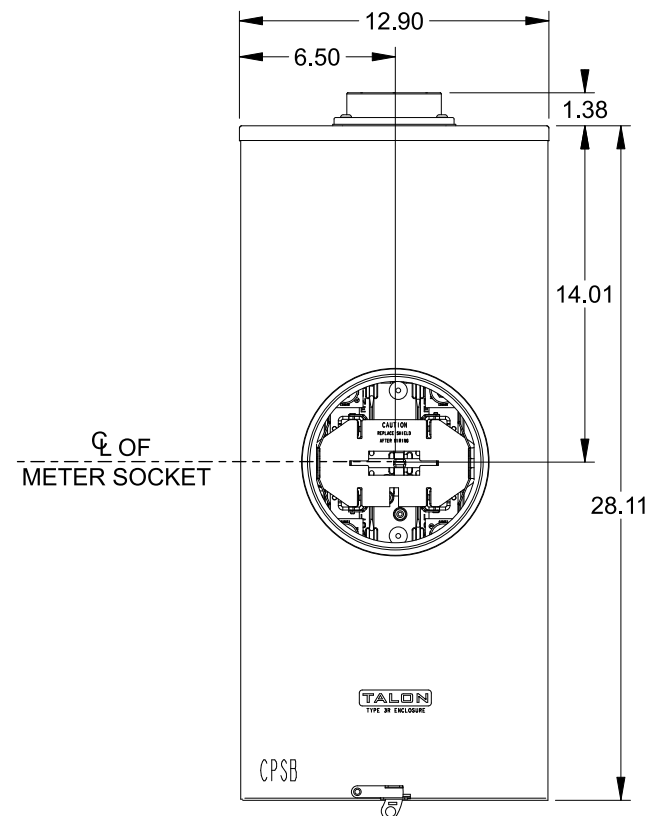

Catalog Number: 47644-82CC

Features and Ratings

- Ringless Type Meter Socket
- 320A Continuous, 400A Max., 600V AC
- Outdoor Enclosure (NEMA Type 3R)
- Painted G90 Steel Enclosure
- 1 Phase, 3 Wire, Commercial Socket
- 4 Jaw Meter Socket
- Meter Socket Type HQ-4SUT
- For Overhead & Underground Service
- 3" Type HD Hub Installed
- Lever Bypass

3" TYPE HD HUB INSTALLED

VIEW SHOWN WITH COVER REMOVED

Accessories

CONDUIT HUBS (HD Type)	
TRADE SIZE	CATALOG No.
3 INCH	EC56856 or H56856-2
3-1/2 INCH	EC56857 or H56857-2
4 INCH	EC56858 or H56858-2
Hub Cover Plate	EC56933 or H56933S

Meter Opening Cover Plate
Cat No: H659-0162
5th Jaw Kit
Cat. No: EC35815-2

Connectors, Wire Sizes and Torques

CONNECTOR	PART No.	WIRE SIZE	HEX DRIVE	TORQUE
LINE,LOAD,NEUTRAL	61300	(2) 1/0 - 250 kcmil	1/2"	500 IN-LBS.
GROUND	67554A	#14 - 2/0 AWG	..	50 IN-LBS.

© 2016 Copyright Siemens Industry, Inc.

TALON
Meter Socket

Description: **320A Cont, 4 Jaw, HQ-4SUT, 600V AC, Painted Steel Enclosure**

JEL 3/18/16 | DO NOT SCALE DRAWING | Dwg No: **47644-82CC**