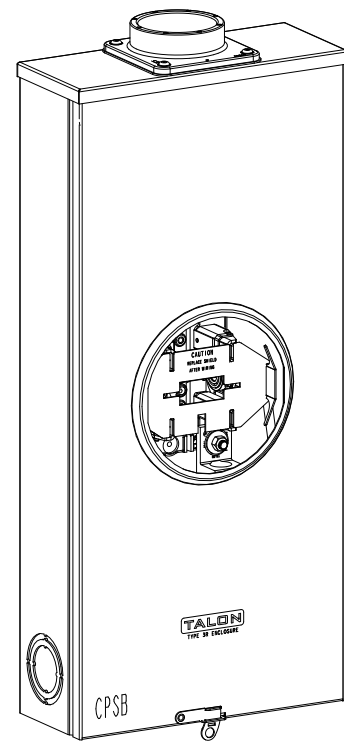

Catalog Number: 47644-82CC

Features and Ratings

- Ringless Type Meter Socket
- 320A Continuous, 400A Max., 600V AC
- Outdoor Enclosure (NEMA Type 3R)
- Painted G90 Steel Enclosure
- 1 Phase, 3 Wire, Commercial Socket
- 4 Jaw Meter Socket
- Meter Socket Type HQ-4SUT
- For Overhead & Underground Service
- 3" Type HD Hub Installed
- Lever Bypass

3" TYPE HD HUB INSTALLED

VIEW SHOWN WITH COVER REMOVED

Accessories

CONDUIT HUBS (HD Type)	
TRADE SIZE	CATALOG No.
3 INCH	EC56856 or H56856-2
3-1/2 INCH	EC56857 or H56857-2
4 INCH	EC56858 or H56858-2
Hub Cover Plate	EC56933 or H56933S

Meter Opening Cover Plate
Cat No: H659-0162
5th Jaw Kit
Cat. No: EC35815-2

Connectors, Wire Sizes and Torques

CONNECTOR	PART No.	WIRE SIZE	HEX DRIVE	TORQUE
LINE,LOAD,NEUTRAL	61300	(2) 1/0 - 250 kcmil	1/2"	500 IN-LBS.
GROUND	67554A	#14 - 2/0 AWG	..	50 IN-LBS.

© 2016 Copyright Siemens Industry, Inc.

TALON
Meter Socket

Description: **320A Cont, 4 Jaw, HQ-4SUT, 600V AC, Painted Steel Enclosure**

JEL 3/18/16 | DO NOT SCALE DRAWING | Dwg No: **47644-82CC**