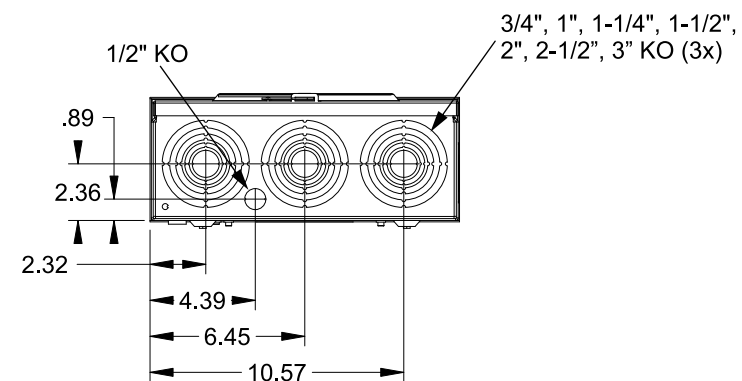

**Catalog Number: 47644-82**

**Features and Ratings**

- Ringless Type Meter Socket
- 320A Continuous, 400A Max., 600V AC
- Outdoor Enclosure (NEMA Type 3R)
- Painted G90 Steel Enclosure
- 1 Phase, 3Wire, Commercial Socket
- 4 Jaw Meter Socket
- Meter Socket Type HQ-4SUT
- For Overhead & Underground Service
- 3" Type HD Hub Installed
- Lever Bypass

**Accessories**

| CONDUIT HUBS (HD Type) |                     |
|------------------------|---------------------|
| TRADE SIZE             | CATALOG No.         |
| 3 INCH                 | EC56856 or H56856-2 |
| 3-1/2 INCH             | EC56857 or H56857-2 |
| 4 INCH                 | EC56858 or H56858-2 |
| Hub Cover Plate        | EC56933 or H56933S  |

Meter Opening Cover Plate  
Cat No: H659-0162  
5th Jaw Kit  
Cat. No: EC35815-2

**Connectors, Wire Sizes and Torques**

| CONNECTOR         | PART No. | WIRE SIZE           | HEX DRIVE | TORQUE      |
|-------------------|----------|---------------------|-----------|-------------|
| LINE,LOAD,NEUTRAL | 61300    | (2) 1/0 - 250 kcmil | 1/2"      | 500 IN-LBS. |
| GROUND            | 67554A   | #14 - 2/0 AWG       | ..        | 50 IN-LBS.  |

© 2016 Copyright Siemens Industry, Inc.

**TALON**

**Meter Socket**

Description: **320A Cont, 4 Jaw, HQ-4SUT, 600V AC, Painted Steel Enclosure**

JEL 3/18/16 DO NOT SCALE DRAWING Dwg No: **47644-82**