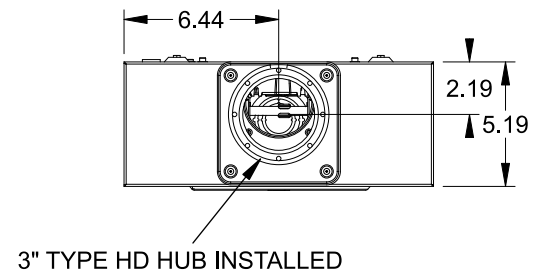

**Catalog Number: 47644-82**

**Features and Ratings**

- Ringless Type Meter Socket
- 320A Continuous, 400A Max., 600V AC
- Outdoor Enclosure (NEMA Type 3R)
- Painted G90 Steel Enclosure
- 1 Phase, 3Wire, Commercial Socket
- 4 Jaw Meter Socket
- Meter Socket Type HQ-4SUT
- For Overhead & Underground Service
- 3" Type HD Hub Installed
- Lever Bypass

**Accessories**

| CONDUIT HUBS (HD Type) |                     |
|------------------------|---------------------|
| TRADE SIZE             | CATALOG No.         |
| 3 INCH                 | EC56856 or H56856-2 |
| 3-1/2 INCH             | EC56857 or H56857-2 |
| 4 INCH                 | EC56858 or H56858-2 |
| Hub Cover Plate        | EC56933 or H56933S  |

Meter Opening Cover Plate  
Cat No: H659-0162  
5th Jaw Kit  
Cat. No: EC35815-2

**Connectors, Wire Sizes and Torques**

| CONNECTOR         | PART No. | WIRE SIZE           | HEX DRIVE | TORQUE      |
|-------------------|----------|---------------------|-----------|-------------|
| LINE,LOAD,NEUTRAL | 61300    | (2) 1/0 - 250 kcmil | 1/2"      | 500 IN-LBS. |
| GROUND            | 67554A   | #14 - 2/0 AWG       | ..        | 50 IN-LBS.  |

© 2016 Copyright Siemens Industry, Inc.

**TALON**

**Meter Socket**

Description: **320A Cont, 4 Jaw, HQ-4SUT, 600V AC, Painted Steel Enclosure**

JEL 3/18/16 DO NOT SCALE DRAWING Dwg No: **47644-82**