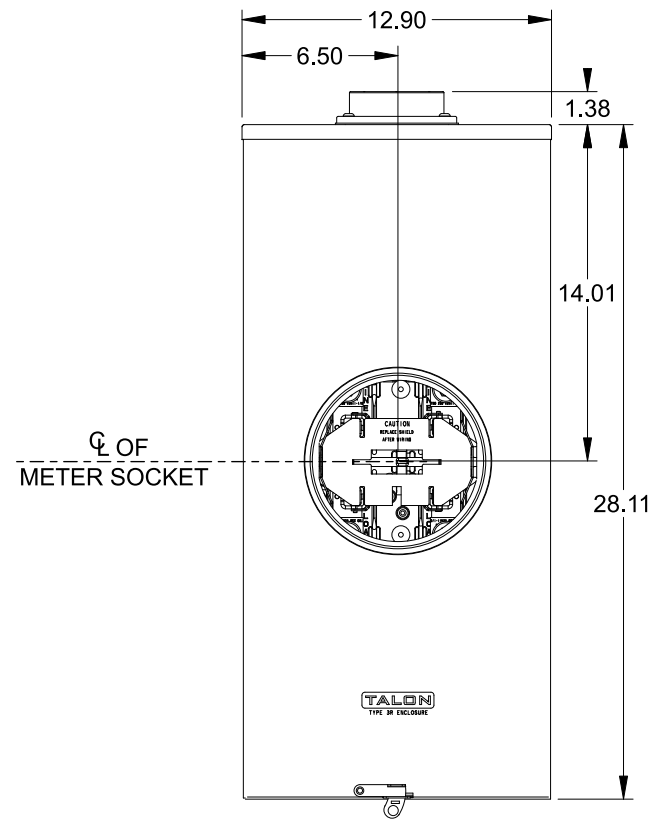

**Catalog Number: 47644-82**

**Features and Ratings**

- Ringless Type Meter Socket
- 320A Continuous, 400A Max., 600V AC
- Outdoor Enclosure (NEMA Type 3R)
- Painted G90 Steel Enclosure
- 1 Phase, 3Wire, Commercial Socket
- 4 Jaw Meter Socket
- Meter Socket Type HQ-4SUT
- For Overhead & Underground Service
- 3" Type HD Hub Installed
- Lever Bypass

**Accessories**

| CONDUIT HUBS (HD Type) |                     |
|------------------------|---------------------|
| TRADE SIZE             | CATALOG No.         |
| 3 INCH                 | EC56856 or H56856-2 |
| 3-1/2 INCH             | EC56857 or H56857-2 |
| 4 INCH                 | EC56858 or H56858-2 |
| Hub Cover Plate        | EC56933 or H56933S  |

Meter Opening Cover Plate  
Cat No: H659-0162  
5th Jaw Kit  
Cat. No: EC35815-2

**Connectors, Wire Sizes and Torques**

| CONNECTOR         | PART No. | WIRE SIZE           | HEX DRIVE | TORQUE      |
|-------------------|----------|---------------------|-----------|-------------|
| LINE,LOAD,NEUTRAL | 61300    | (2) 1/0 - 250 kcmil | 1/2"      | 500 IN-LBS. |
| GROUND            | 67554A   | #14 - 2/0 AWG       | ..        | 50 IN-LBS.  |

© 2016 Copyright Siemens Industry, Inc.

**TALON**

**Meter Socket**

Description: **320A Cont, 4 Jaw, HQ-4SUT, 600V AC, Painted Steel Enclosure**

JEL 3/18/16 DO NOT SCALE DRAWING Dwg No: **47644-82**