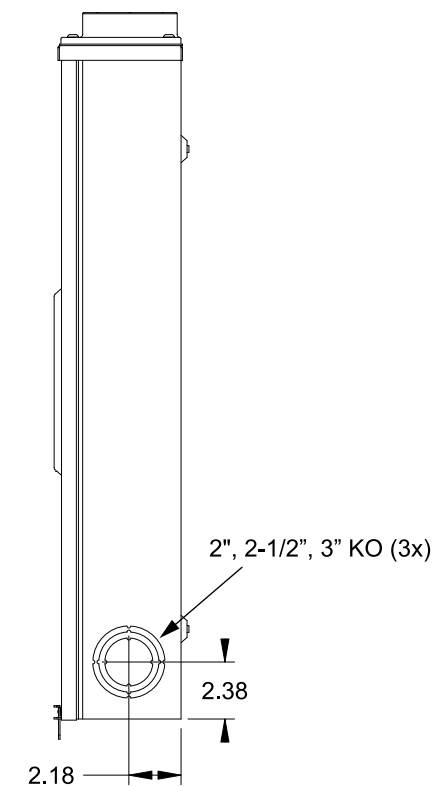

**Catalog Number: 47644-82**

**Features and Ratings**

- Ringless Type Meter Socket
- 320A Continuous, 400A Max., 600V AC
- Outdoor Enclosure (NEMA Type 3R)
- Painted G90 Steel Enclosure
- 1 Phase, 3Wire, Commercial Socket
- 4 Jaw Meter Socket
- Meter Socket Type HQ-4SUT
- For Overhead & Underground Service
- 3" Type HD Hub Installed
- Lever Bypass

**Accessories**

| CONDUIT HUBS (HD Type) |                     |
|------------------------|---------------------|
| TRADE SIZE             | CATALOG No.         |
| 3 INCH                 | EC56856 or H56856-2 |
| 3-1/2 INCH             | EC56857 or H56857-2 |
| 4 INCH                 | EC56858 or H56858-2 |
| Hub Cover Plate        | EC56933 or H56933S  |

Meter Opening Cover Plate  
Cat No: H659-0162  
5th Jaw Kit  
Cat. No: EC35815-2

**Connectors, Wire Sizes and Torques**

| CONNECTOR         | PART No. | WIRE SIZE           | HEX DRIVE | TORQUE      |
|-------------------|----------|---------------------|-----------|-------------|
| LINE,LOAD,NEUTRAL | 61300    | (2) 1/0 - 250 kcmil | 1/2"      | 500 IN-LBS. |
| GROUND            | 67554A   | #14 - 2/0 AWG       | ..        | 50 IN-LBS.  |

© 2016 Copyright Siemens Industry, Inc.

**TALON**

**Meter Socket**

Description: **320A Cont, 4 Jaw, HQ-4SUT, 600V AC, Painted Steel Enclosure**

JEL 3/18/16 DO NOT SCALE DRAWING Dwg No: **47644-82**