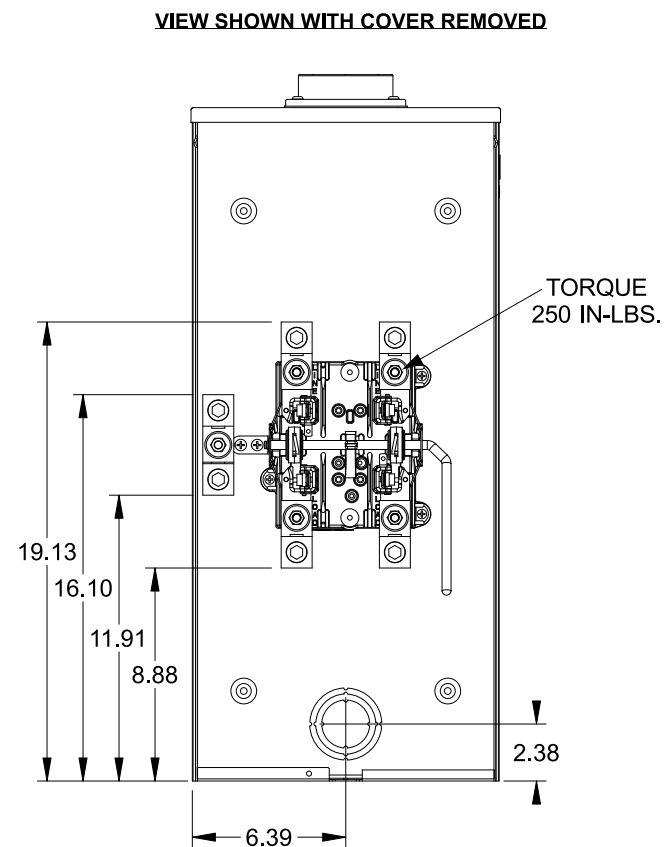

**Catalog Number: 47644-82**

**Features and Ratings**

- Ringless Type Meter Socket
- 320A Continuous, 400A Max., 600V AC
- Outdoor Enclosure (NEMA Type 3R)
- Painted G90 Steel Enclosure
- 1 Phase, 3Wire, Commercial Socket
- 4 Jaw Meter Socket
- Meter Socket Type HQ-4SUT
- For Overhead & Underground Service
- 3" Type HD Hub Installed
- Lever Bypass

**Accessories**

| CONDUIT HUBS (HD Type) |                     |
|------------------------|---------------------|
| TRADE SIZE             | CATALOG No.         |
| 3 INCH                 | EC56856 or H56856-2 |
| 3-1/2 INCH             | EC56857 or H56857-2 |
| 4 INCH                 | EC56858 or H56858-2 |
| Hub Cover Plate        | EC56933 or H56933S  |

Meter Opening Cover Plate  
Cat No: H659-0162  
5th Jaw Kit  
Cat. No: EC35815-2

**Connectors, Wire Sizes and Torques**

| CONNECTOR         | PART No. | WIRE SIZE           | HEX DRIVE | TORQUE      |
|-------------------|----------|---------------------|-----------|-------------|
| LINE,LOAD,NEUTRAL | 61300    | (2) 1/0 - 250 kcmil | 1/2"      | 500 IN-LBS. |
| GROUND            | 67554A   | #14 - 2/0 AWG       | ..        | 50 IN-LBS.  |

© 2016 Copyright Siemens Industry, Inc.

**TALON**

**Meter Socket**

Description: **320A Cont, 4 Jaw, HQ-4SUT, 600V AC, Painted Steel Enclosure**

JEL 3/18/16 DO NOT SCALE DRAWING Dwg No: **47644-82**