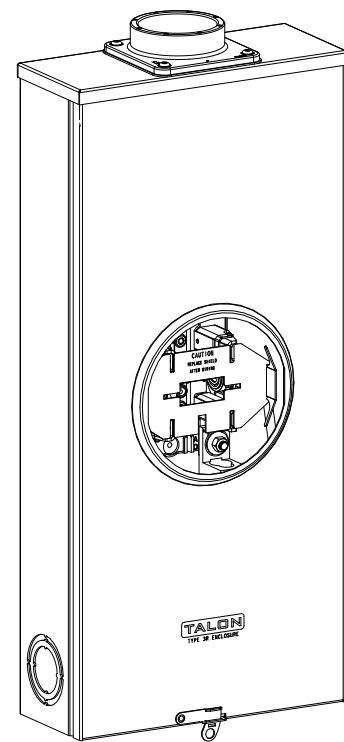

**Catalog Number: 47644-82**

**Features and Ratings**

- Ringless Type Meter Socket
- 320A Continuous, 400A Max., 600V AC
- Outdoor Enclosure (NEMA Type 3R)
- Painted G90 Steel Enclosure
- 1 Phase, 3Wire, Commercial Socket
- 4 Jaw Meter Socket
- Meter Socket Type HQ-4SUT
- For Overhead & Underground Service
- 3" Type HD Hub Installed
- Lever Bypass

**Accessories**

| CONDUIT HUBS (HD Type) |                     |
|------------------------|---------------------|
| TRADE SIZE             | CATALOG No.         |
| 3 INCH                 | EC56856 or H56856-2 |
| 3-1/2 INCH             | EC56857 or H56857-2 |
| 4 INCH                 | EC56858 or H56858-2 |
| Hub Cover Plate        | EC56933 or H56933S  |

Meter Opening Cover Plate  
Cat No: H659-0162  
5th Jaw Kit  
Cat. No: EC35815-2

**Connectors, Wire Sizes and Torques**

| CONNECTOR         | PART No. | WIRE SIZE           | HEX DRIVE | TORQUE      |
|-------------------|----------|---------------------|-----------|-------------|
| LINE,LOAD,NEUTRAL | 61300    | (2) 1/0 - 250 kcmil | 1/2"      | 500 IN-LBS. |
| GROUND            | 67554A   | #14 - 2/0 AWG       | ..        | 50 IN-LBS.  |

© 2016 Copyright Siemens Industry, Inc.

**TALON**

**Meter Socket**

Description: **320A Cont, 4 Jaw, HQ-4SUT, 600V AC, Painted Steel Enclosure**

JEL 3/18/16 DO NOT SCALE DRAWING Dwg No: **47644-82**