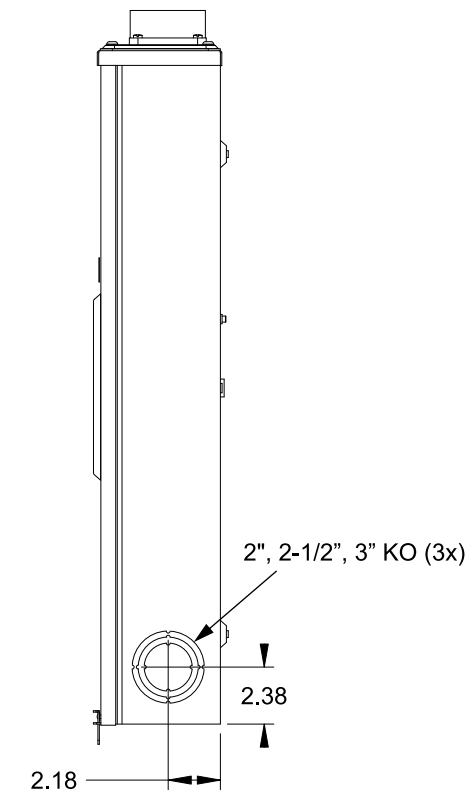

Catalog Number: 47634-8103

Features and Ratings

- Ringless Type Meter Socket
- 320A Continuous, 400A Max., 600V AC
- Outdoor Enclosure (NEMA Type 3R)
- Painted G90 Steel Enclosure
- 1 Phase, 3 Wire, Commercial Socket
- 4 Jaw Meter Socket
- Meter Socket Type HQ-4SU
- For Overhead & Underground Service
- Hub Opening Adaptor From Large to Small
- 2-1/2" Type RX Hub Installed
- Lever Bypass

Accessories

CONDUIT HUBS (RX Type)	
TRADE SIZE	CATALOG No.
1-1/4 INCH	EC38597 or H38597-2
1-1/2 INCH	EC38598 or H38598-2
2 INCH	EC38599 or H38599-2
2-1/2 INCH	EC38600 or H38600-2
Hub Cover Plate	EC38595 or H38595-1

Meter Opening Cover Plate
Cat No: H659-0162
5th Jaw Kit
Cat. No: EC35815-2

Connectors, Wire Sizes and Torques

CONNECTOR	PART No.	WIRE SIZE	HEX DRIVE	TORQUE
LINE,LOAD,NEUTRAL	56732-2	(2) #6 - 350 kcmil	5/16"	375 IN-LBS.
GROUND	67554A	#14 - 2/0 AWG	..	50 IN-LBS.

© 2016 Copyright Siemens Industry, Inc.

TALON
Meter Socket

Description: **320A Cont, 4 Jaw, HQ-4SU, 600V AC, Painted Steel Enclosure**

JEL 3/18/16 | DO NOT SCALE DRAWING | Dwg No: **47634-8103**