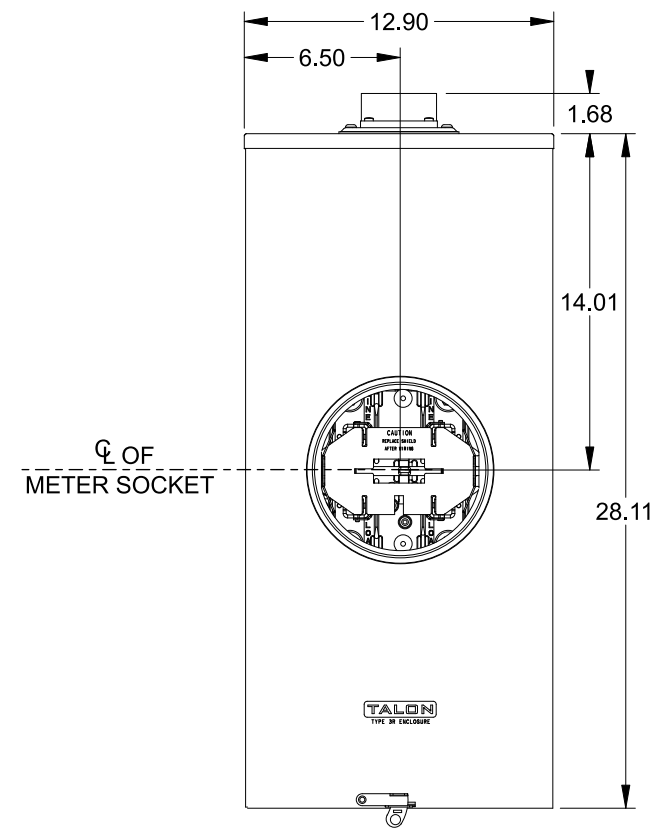

Catalog Number: 47634-8103

Features and Ratings

- Ringless Type Meter Socket
- 320A Continuous, 400A Max., 600V AC
- Outdoor Enclosure (NEMA Type 3R)
- Painted G90 Steel Enclosure
- 1 Phase, 3 Wire, Commercial Socket
- 4 Jaw Meter Socket
- Meter Socket Type HQ-4SU
- For Overhead & Underground Service
- Hub Opening Adaptor From Large to Small
- 2-1/2" Type RX Hub Installed
- Lever Bypass

Accessories

CONDUIT HUBS (RX Type)	
TRADE SIZE	CATALOG No.
1-1/4 INCH	EC38597 or H38597-2
1-1/2 INCH	EC38598 or H38598-2
2 INCH	EC38599 or H38599-2
2-1/2 INCH	EC38600 or H38600-2
Hub Cover Plate	EC38595 or H38595-1

Meter Opening Cover Plate
Cat No: H659-0162
5th Jaw Kit
Cat. No: EC35815-2

Connectors, Wire Sizes and Torques

CONNECTOR	PART No.	WIRE SIZE	HEX DRIVE	TORQUE
LINE,LOAD,NEUTRAL	56732-2	(2) #6 - 350 kcmil	5/16"	375 IN-LBS.
GROUND	67554A	#14 - 2/0 AWG	..	50 IN-LBS.

© 2016 Copyright Siemens Industry, Inc.

TALON
Meter Socket

Description: **320A Cont, 4 Jaw, HQ-4SU, 600V AC, Painted Steel Enclosure**

JEL 3/18/16 | DO NOT SCALE DRAWING | Dwg No: **47634-8103**