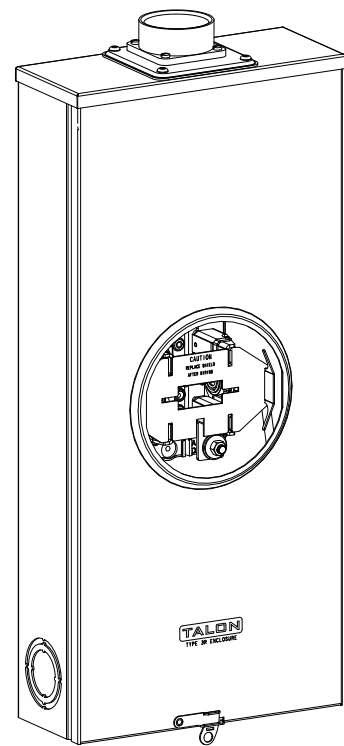

Catalog Number: 47634-8103

Features and Ratings

- Ringless Type Meter Socket
- 320A Continuous, 400A Max., 600V AC
- Outdoor Enclosure (NEMA Type 3R)
- Painted G90 Steel Enclosure
- 1 Phase, 3 Wire, Commercial Socket
- 4 Jaw Meter Socket
- Meter Socket Type HQ-4SU
- For Overhead & Underground Service
- Hub Opening Adaptor From Large to Small
- 2-1/2" Type RX Hub Installed
- Lever Bypass

Accessories

CONDUIT HUBS (RX Type)	
TRADE SIZE	CATALOG No.
1-1/4 INCH	EC38597 or H38597-2
1-1/2 INCH	EC38598 or H38598-2
2 INCH	EC38599 or H38599-2
2-1/2 INCH	EC38600 or H38600-2
Hub Cover Plate	EC38595 or H38595-1

Meter Opening Cover Plate
Cat No: H659-0162
5th Jaw Kit
Cat. No: EC35815-2

Connectors, Wire Sizes and Torques

CONNECTOR	PART No.	WIRE SIZE	HEX DRIVE	TORQUE
LINE,LOAD,NEUTRAL	56732-2	(2) #6 - 350 kcmil	5/16"	375 IN-LBS.
GROUND	67554A	#14 - 2/0 AWG	..	50 IN-LBS.

© 2016 Copyright Siemens Industry, Inc.

TALON
Meter Socket

Description: **320A Cont, 4 Jaw, HQ-4SU, 600V AC, Painted Steel Enclosure**

JEL 3/18/16 | DO NOT SCALE DRAWING | Dwg No: **47634-8103**