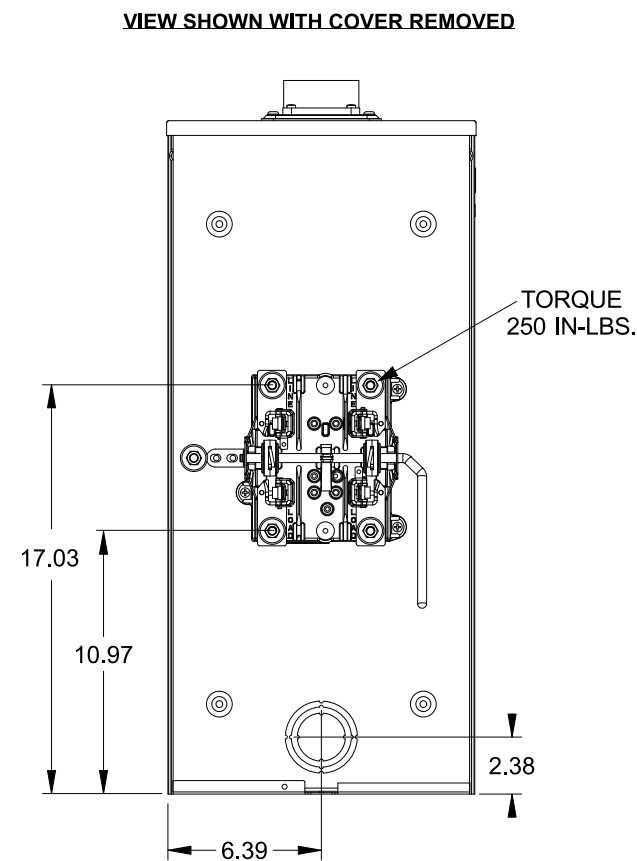

Catalog Number: 47634-8103

Features and Ratings

- Ringless Type Meter Socket
- 320A Continuous, 400A Max., 600V AC
- Outdoor Enclosure (NEMA Type 3R)
- Painted G90 Steel Enclosure
- 1 Phase, 3 Wire, Commercial Socket
- 4 Jaw Meter Socket
- Meter Socket Type HQ-4SU
- For Overhead & Underground Service
- Hub Opening Adaptor From Large to Small
- 2-1/2" Type RX Hub Installed
- Lever Bypass

Accessories

CONDUIT HUBS (RX Type)	
TRADE SIZE	CATALOG No.
1-1/4 INCH	EC38597 or H38597-2
1-1/2 INCH	EC38598 or H38598-2
2 INCH	EC38599 or H38599-2
2-1/2 INCH	EC38600 or H38600-2
Hub Cover Plate	EC38595 or H38595-1

Meter Opening Cover Plate
Cat No: H659-0162
5th Jaw Kit
Cat. No: EC35815-2

Connectors, Wire Sizes and Torques

CONNECTOR	PART No.	WIRE SIZE	HEX DRIVE	TORQUE
LINE,LOAD,NEUTRAL	56732-2	(2) #6 - 350 kcmil	5/16"	375 IN-LBS.
GROUND	67554A	#14 - 2/0 AWG	..	50 IN-LBS.

© 2016 Copyright Siemens Industry, Inc.

TALON
Meter Socket

Description: **320A Cont, 4 Jaw, HQ-4SU, 600V AC, Painted Steel Enclosure**

JEL 3/18/16 | DO NOT SCALE DRAWING | Dwg No: **47634-8103**