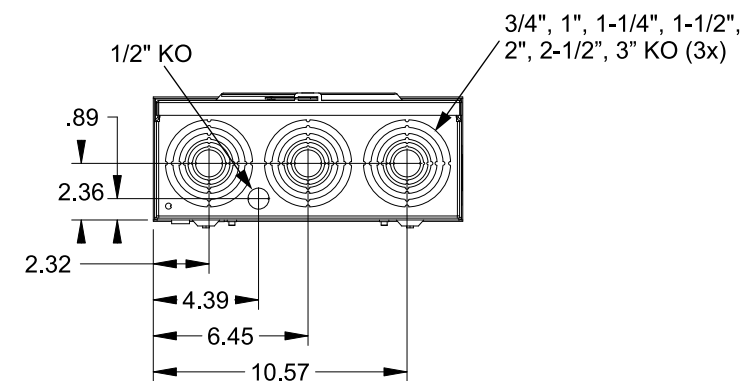

Catalog Number: 47634-8103

Features and Ratings

- Ringless Type Meter Socket
- 320A Continuous, 400A Max., 600V AC
- Outdoor Enclosure (NEMA Type 3R)
- Painted G90 Steel Enclosure
- 1 Phase, 3 Wire, Commercial Socket
- 4 Jaw Meter Socket
- Meter Socket Type HQ-4SU
- For Overhead & Underground Service
- Hub Opening Adaptor From Large to Small
- 2-1/2" Type RX Hub Installed
- Lever Bypass

Accessories

CONDUIT HUBS (RX Type)	
TRADE SIZE	CATALOG No.
1-1/4 INCH	EC38597 or H38597-2
1-1/2 INCH	EC38598 or H38598-2
2 INCH	EC38599 or H38599-2
2-1/2 INCH	EC38600 or H38600-2
Hub Cover Plate	EC38595 or H38595-1

Meter Opening Cover Plate
Cat No: H659-0162
5th Jaw Kit
Cat. No: EC35815-2

Connectors, Wire Sizes and Torques

CONNECTOR	PART No.	WIRE SIZE	HEX DRIVE	TORQUE
LINE,LOAD,NEUTRAL	56732-2	(2) #6 - 350 kcmil	5/16"	375 IN-LBS.
GROUND	67554A	#14 - 2/0 AWG	..	50 IN-LBS.

© 2016 Copyright Siemens Industry, Inc.

TALON
Meter Socket

Description: **320A Cont, 4 Jaw, HQ-4SU, 600V AC, Painted Steel Enclosure**

JEL 3/18/16 | DO NOT SCALE DRAWING | Dwg No: **47634-8103**