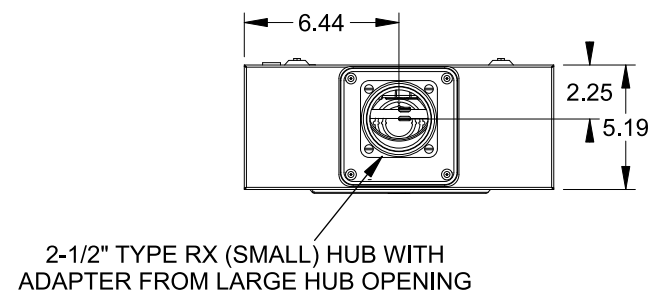

Catalog Number: 47634-8103

Features and Ratings

- Ringless Type Meter Socket
- 320A Continuous, 400A Max., 600V AC
- Outdoor Enclosure (NEMA Type 3R)
- Painted G90 Steel Enclosure
- 1 Phase, 3 Wire, Commercial Socket
- 4 Jaw Meter Socket
- Meter Socket Type HQ-4SU
- For Overhead & Underground Service
- Hub Opening Adaptor From Large to Small
- 2-1/2" Type RX Hub Installed
- Lever Bypass

Accessories

CONDUIT HUBS (RX Type)	
TRADE SIZE	CATALOG No.
1-1/4 INCH	EC38597 or H38597-2
1-1/2 INCH	EC38598 or H38598-2
2 INCH	EC38599 or H38599-2
2-1/2 INCH	EC38600 or H38600-2
Hub Cover Plate	EC38595 or H38595-1

Meter Opening Cover Plate
Cat No: H659-0162
5th Jaw Kit
Cat. No: EC35815-2

Connectors, Wire Sizes and Torques

CONNECTOR	PART No.	WIRE SIZE	HEX DRIVE	TORQUE
LINE,LOAD,NEUTRAL	56732-2	(2) #6 - 350 kcmil	5/16"	375 IN-LBS.
GROUND	67554A	#14 - 2/0 AWG	..	50 IN-LBS.

© 2016 Copyright Siemens Industry, Inc.

TALON
Meter Socket

Description: **320A Cont, 4 Jaw, HQ-4SU, 600V AC, Painted Steel Enclosure**

JEL 3/18/16 | DO NOT SCALE DRAWING | Dwg No: **47634-8103**