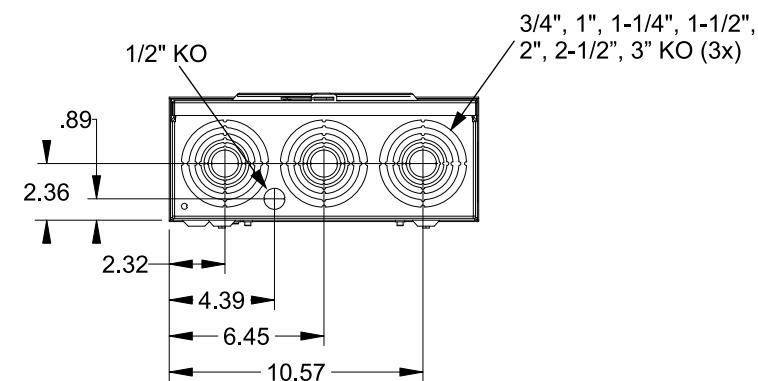

Catalog Number: 47607-01FL

Features and Ratings

- Ringless Type Meter Socket
- 200A Continuous, 600V AC
- Outdoor Enclosure (NEMA Type 3R)
- Painted Steel Enclosure
- 3 Phase, Commercial Socket
- 7 Jaw Meter Socket
- Meter Socket Type HQ-7SUT
- For Overhead & Underground Service
- RX Type Hub Opening
- Lever Bypass

TYPE RX (SMALL) HUB OPENING

VIEW SHOWN WITH COVER REMOVED

Accessories

| CONDUIT HUBS (RX Type) | |
|------------------------|---------------------|
| TRADE SIZE | CATALOG No. |
| 1-1/4 INCH | EC38597 or H38597-2 |
| 1-1/2 INCH | EC38598 or H38598-2 |
| 2 INCH | EC38599 or H38599-2 |
| 2-1/2 INCH | EC38600 or H38600-2 |
| Hub Cover Plate | EC38595 or H38595-1 |

Meter Opening Cover Plate
Cat No: H659-0162

Connectors, Wire Sizes and Torques

| CONNECTOR | PART No. | WIRE SIZE | HEX DRIVE | TORQUE |
|-------------------|----------|----------------|-----------|-------------|
| LINE,LOAD,NEUTRAL | 55890-1 | #6 - 350 kcmil | 5/16" | 275 IN-LBS. |
| GROUND | 36503 | #14 - 2 AWG | .. | 50 IN-LBS. |

© 2016 Copyright Siemens Industry, Inc.

TALON
Meter Socket

Description: **200A Cont, 7 Jaw, HQ-7SUT, 600V AC, Painted Steel Enclosure**

JEL 3/18/16 | DO NOT SCALE DRAWING | Dwg No: **47607-01FL**