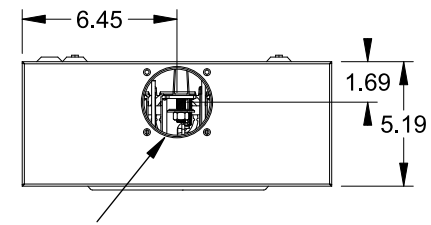

Catalog Number: 47607-01FL

Features and Ratings

- Ringless Type Meter Socket
- 200A Continuous, 600V AC
- Outdoor Enclosure (NEMA Type 3R)
- Painted Steel Enclosure
- 3 Phase, Commercial Socket
- 7 Jaw Meter Socket
- Meter Socket Type HQ-7SUT
- For Overhead & Underground Service
- RX Type Hub Opening
- Lever Bypass

TYPE RX (SMALL) HUB OPENING

VIEW SHOWN WITH COVER REMOVED

Accessories

| CONDUIT HUBS (RX Type) | |
|------------------------|---------------------|
| TRADE SIZE | CATALOG No. |
| 1-1/4 INCH | EC38597 or H38597-2 |
| 1-1/2 INCH | EC38598 or H38598-2 |
| 2 INCH | EC38599 or H38599-2 |
| 2-1/2 INCH | EC38600 or H38600-2 |
| Hub Cover Plate | EC38595 or H38595-1 |

Meter Opening Cover Plate
Cat No: H659-0162

Connectors, Wire Sizes and Torques

| CONNECTOR | PART No. | WIRE SIZE | HEX DRIVE | TORQUE |
|-------------------|----------|----------------|-----------|-------------|
| LINE,LOAD,NEUTRAL | 55890-1 | #6 - 350 kcmil | 5/16" | 275 IN-LBS. |
| GROUND | 36503 | #14 - 2 AWG | .. | 50 IN-LBS. |

© 2016 Copyright Siemens Industry, Inc.

TALON
Meter Socket

Description: **200A Cont, 7 Jaw, HQ-7SUT, 600V AC, Painted Steel Enclosure**

JEL 3/18/16 | DO NOT SCALE DRAWING | Dwg No: **47607-01FL**