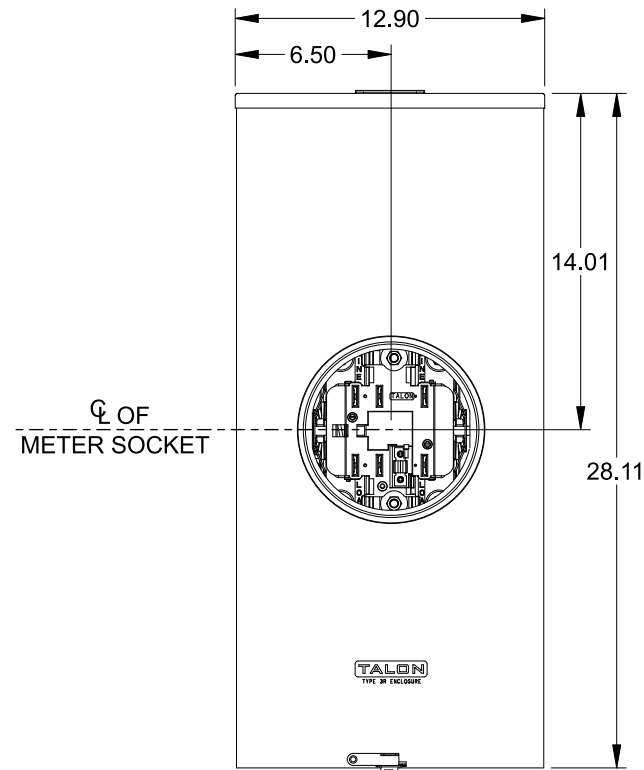

Catalog Number: 47607-01FL

Features and Ratings

- Ringless Type Meter Socket
- 200A Continuous, 600V AC
- Outdoor Enclosure (NEMA Type 3R)
- Painted Steel Enclosure
- 3 Phase, Commercial Socket
- 7 Jaw Meter Socket
- Meter Socket Type HQ-7SUT
- For Overhead & Underground Service
- RX Type Hub Opening
- Lever Bypass

TYPE RX (SMALL) HUB OPENING

VIEW SHOWN WITH COVER REMOVED

Accessories

| CONDUIT HUBS (RX Type) | |
|------------------------|---------------------|
| TRADE SIZE | CATALOG No. |
| 1-1/4 INCH | EC38597 or H38597-2 |
| 1-1/2 INCH | EC38598 or H38598-2 |
| 2 INCH | EC38599 or H38599-2 |
| 2-1/2 INCH | EC38600 or H38600-2 |
| Hub Cover Plate | EC38595 or H38595-1 |

Meter Opening Cover Plate
Cat No: H659-0162

Connectors, Wire Sizes and Torques

| CONNECTOR | PART No. | WIRE SIZE | HEX DRIVE | TORQUE |
|-------------------|----------|----------------|-----------|-------------|
| LINE,LOAD,NEUTRAL | 55890-1 | #6 - 350 kcmil | 5/16" | 275 IN-LBS. |
| GROUND | 36503 | #14 - 2 AWG | .. | 50 IN-LBS. |

© 2016 Copyright Siemens Industry, Inc.

TALON
Meter Socket

Description: **200A Cont, 7 Jaw, HQ-7SUT, 600V AC, Painted Steel Enclosure**

JEL 3/18/16 | DO NOT SCALE DRAWING | Dwg No: **47607-01FL**