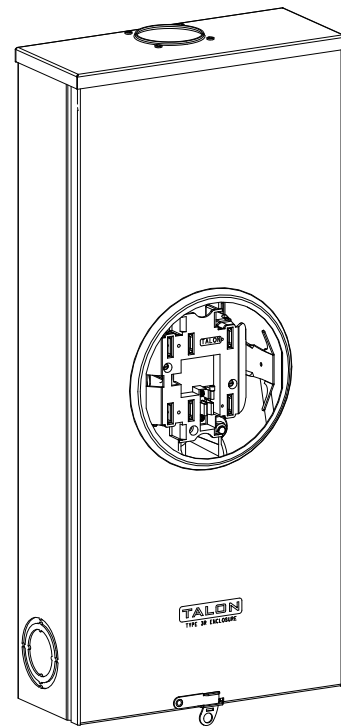

Catalog Number: 47607-01FL

Features and Ratings

- Ringless Type Meter Socket
- 200A Continuous, 600V AC
- Outdoor Enclosure (NEMA Type 3R)
- Painted Steel Enclosure
- 3 Phase, Commercial Socket
- 7 Jaw Meter Socket
- Meter Socket Type HQ-7SUT
- For Overhead & Underground Service
- RX Type Hub Opening
- Lever Bypass

TYPE RX (SMALL) HUB OPENING

VIEW SHOWN WITH COVER REMOVED

Accessories

| CONDUIT HUBS (RX Type) | |
|------------------------|---------------------|
| TRADE SIZE | CATALOG No. |
| 1-1/4 INCH | EC38597 or H38597-2 |
| 1-1/2 INCH | EC38598 or H38598-2 |
| 2 INCH | EC38599 or H38599-2 |
| 2-1/2 INCH | EC38600 or H38600-2 |
| Hub Cover Plate | EC38595 or H38595-1 |

Meter Opening Cover Plate
Cat No: H659-0162

Connectors, Wire Sizes and Torques

| CONNECTOR | PART No. | WIRE SIZE | HEX DRIVE | TORQUE |
|-------------------|----------|----------------|-----------|-------------|
| LINE,LOAD,NEUTRAL | 55890-1 | #6 - 350 kcmil | 5/16" | 275 IN-LBS. |
| GROUND | 36503 | #14 - 2 AWG | .. | 50 IN-LBS. |

© 2016 Copyright Siemens Industry, Inc.

TALON
Meter Socket

Description: **200A Cont, 7 Jaw, HQ-7SUT, 600V AC, Painted Steel Enclosure**

JEL 3/18/16 | DO NOT SCALE DRAWING | Dwg No: **47607-01FL**