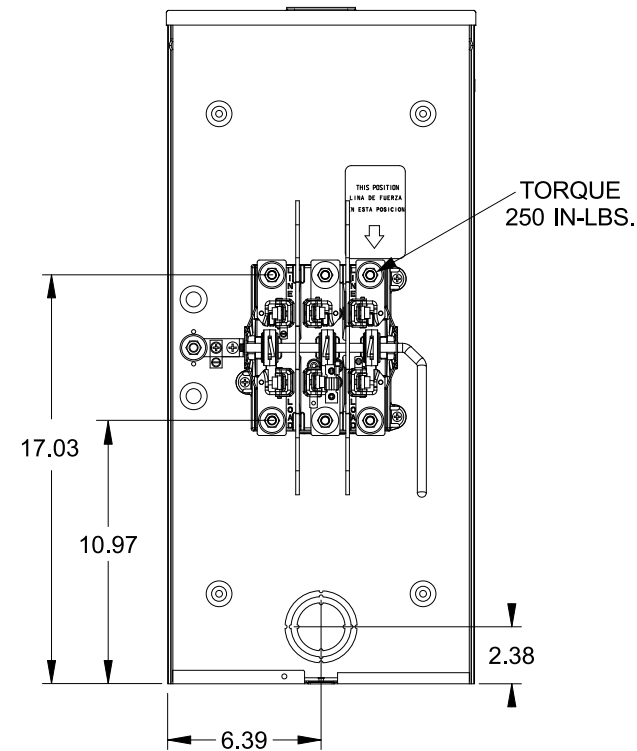

Catalog Number: 47607-01FL

Features and Ratings

- Ringless Type Meter Socket
- 200A Continuous, 600V AC
- Outdoor Enclosure (NEMA Type 3R)
- Painted Steel Enclosure
- 3 Phase, Commercial Socket
- 7 Jaw Meter Socket
- Meter Socket Type HQ-7SUT
- For Overhead & Underground Service
- RX Type Hub Opening
- Lever Bypass

TYPE RX (SMALL) HUB OPENING

VIEW SHOWN WITH COVER REMOVED

Accessories

| CONDUIT HUBS (RX Type) | |
|------------------------|---------------------|
| TRADE SIZE | CATALOG No. |
| 1-1/4 INCH | EC38597 or H38597-2 |
| 1-1/2 INCH | EC38598 or H38598-2 |
| 2 INCH | EC38599 or H38599-2 |
| 2-1/2 INCH | EC38600 or H38600-2 |
| Hub Cover Plate | EC38595 or H38595-1 |

Meter Opening Cover Plate
Cat No: H659-0162

Connectors, Wire Sizes and Torques

| CONNECTOR | PART No. | WIRE SIZE | HEX DRIVE | TORQUE |
|-------------------|----------|----------------|-----------|-------------|
| LINE,LOAD,NEUTRAL | 55890-1 | #6 - 350 kcmil | 5/16" | 275 IN-LBS. |
| GROUND | 36503 | #14 - 2 AWG | .. | 50 IN-LBS. |

© 2016 Copyright Siemens Industry, Inc.

TALON
Meter Socket

Description: **200A Cont, 7 Jaw, HQ-7SUT, 600V AC, Painted Steel Enclosure**

JEL 3/18/16 | DO NOT SCALE DRAWING | Dwg No: **47607-01FL**