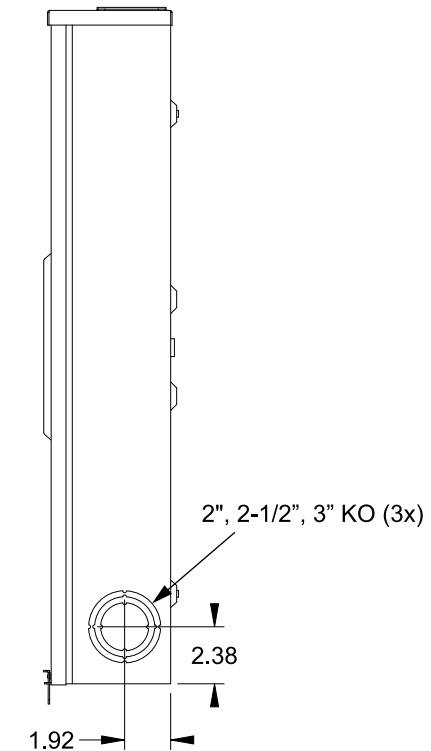

Catalog Number: 47607-01FL

Features and Ratings

- Ringless Type Meter Socket
- 200A Continuous, 600V AC
- Outdoor Enclosure (NEMA Type 3R)
- Painted Steel Enclosure
- 3 Phase, Commercial Socket
- 7 Jaw Meter Socket
- Meter Socket Type HQ-7SUT
- For Overhead & Underground Service
- RX Type Hub Opening
- Lever Bypass

TYPE RX (SMALL) HUB OPENING

VIEW SHOWN WITH COVER REMOVED

Accessories

| CONDUIT HUBS (RX Type) | |
|------------------------|---------------------|
| TRADE SIZE | CATALOG No. |
| 1-1/4 INCH | EC38597 or H38597-2 |
| 1-1/2 INCH | EC38598 or H38598-2 |
| 2 INCH | EC38599 or H38599-2 |
| 2-1/2 INCH | EC38600 or H38600-2 |
| Hub Cover Plate | EC38595 or H38595-1 |

Meter Opening Cover Plate
Cat No: H659-0162

Connectors, Wire Sizes and Torques

| CONNECTOR | PART No. | WIRE SIZE | HEX DRIVE | TORQUE |
|-------------------|----------|----------------|-----------|-------------|
| LINE,LOAD,NEUTRAL | 55890-1 | #6 - 350 kcmil | 5/16" | 275 IN-LBS. |
| GROUND | 36503 | #14 - 2 AWG | .. | 50 IN-LBS. |

© 2016 Copyright Siemens Industry, Inc.

TALON
Meter Socket

Description: **200A Cont, 7 Jaw, HQ-7SUT, 600V AC, Painted Steel Enclosure**

JEL 3/18/16 | DO NOT SCALE DRAWING | Dwg No: **47607-01FL**