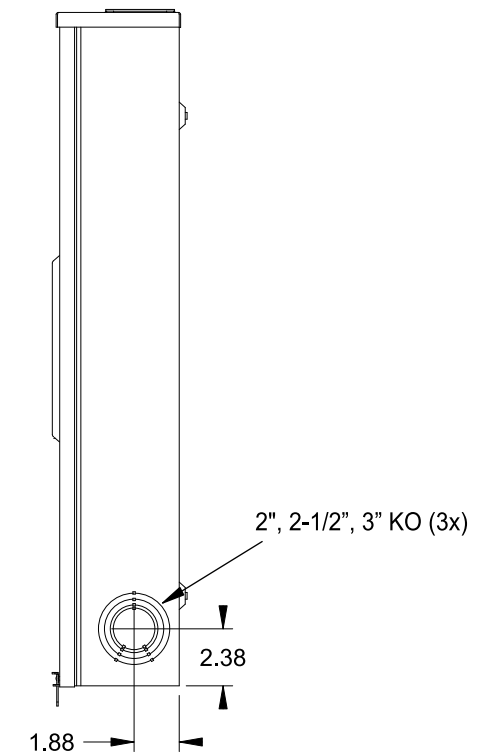

## Features and Ratings

- Ringless Type Meter Socket
- 200A Continuous, 600V AC
- Outdoor Enclosure (NEMA Type 3R)
- Painted G90 Steel Enclosure
- 1 or 3 Phase, 3-Wire, Commercial Socket
- 5 Jaw Meter Socket
- Meter Socket Type HQ-5SU
- For Overhead & Underground Service
- RX Type Hub Opening
- Lever Bypass

SMALL HUB OPENING

VIEW SHOWN WITH COVER REMOVED

## Accessories

CONDUIT HUBS (RX Type)	
TRADE SIZE	CATALOG No.
1-1/4 INCH	EC38597 or H38597-2
1-1/2 INCH	EC38598 or H38598-2
2 INCH	EC38599 or H38599-2
2-1/2 INCH	EC38600 or H38600-2
Hub Cover Plate	EC38595 or H38595-1

## Connectors, Wire Sizes and Torques

CONNECTOR	PART No.	WIRE SIZE	HEX DRIVE	TORQUE
LINE,LOAD,NEUTRAL	55890-1	#6 - 350 kcmil	5/16"	275 IN-LBS.
GROUND	36503	#14 - 2 AWG	..	50 IN-LBS.

© 2016 Copyright Siemens Industry, Inc.