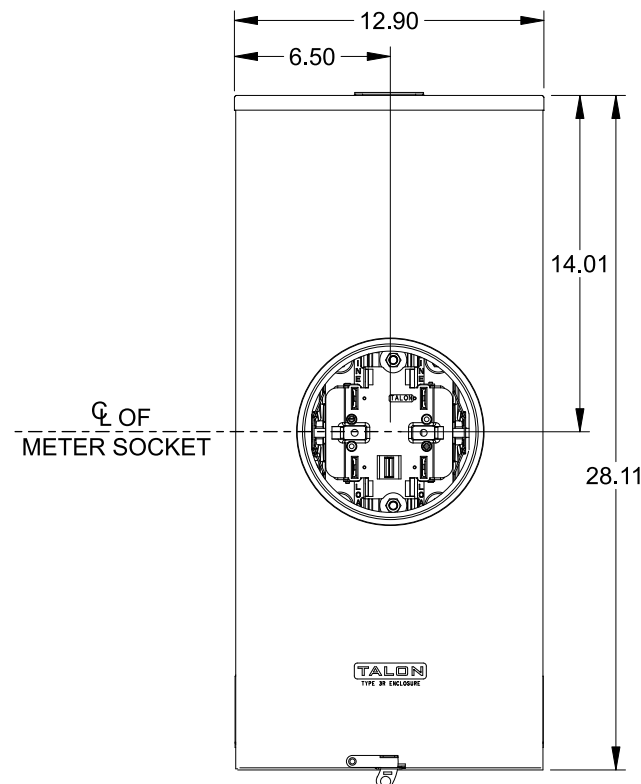

Catalog Number: 47605-01FL

Features and Ratings

- Ringless Type Meter Socket
- 200A Continuous, 600V AC
- Outdoor Enclosure (NEMA Type 3R)
- Painted G90 Steel Enclosure
- 1 or 3 Phase, 3-Wire, Commercial Socket
- 5 Jaw Meter Socket
- Meter Socket Type HQ-5SU
- For Overhead & Underground Service
- RX Type Hub Opening
- Lever Bypass