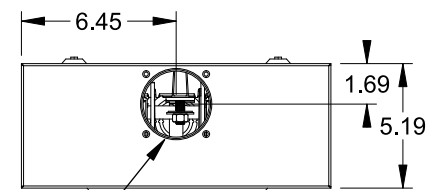

Catalog Number: 47605-01FL

Features and Ratings

- Ringless Type Meter Socket
- 200A Continuous, 600V AC
- Outdoor Enclosure (NEMA Type 3R)
- Painted G90 Steel Enclosure
- 1 or 3 Phase, 3-Wire, Commercial Socket
- 5 Jaw Meter Socket
- Meter Socket Type HQ-5SU
- For Overhead & Underground Service
- RX Type Hub Opening
- Lever Bypass

SMALL HUB OPENING