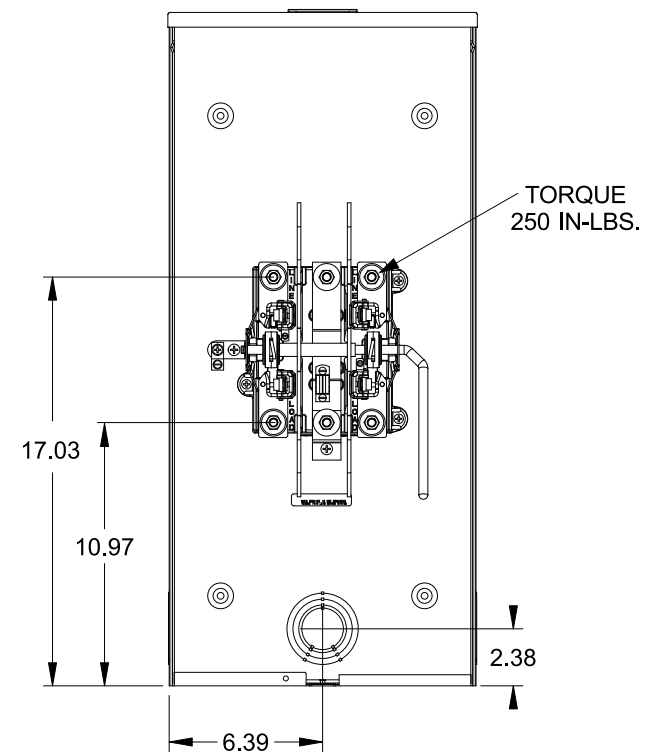

## Features and Ratings

- Ringless Type Meter Socket
- 200A Continuous, 600V AC
- Outdoor Enclosure (NEMA Type 3R)
- Painted G90 Steel Enclosure
- 1 or 3 Phase, 3-Wire, Commercial Socket
- 5 Jaw Meter Socket
- Meter Socket Type HQ-5SU
- For Overhead & Underground Service
- RX Type Hub Opening
- Lever Bypass

## Accessories

CONDUIT HUBS (RX Type)	
TRADE SIZE	CATALOG No.
1-1/4 INCH	EC38597 or H38597-2
1-1/2 INCH	EC38598 or H38598-2
2 INCH	EC38599 or H38599-2
2-1/2 INCH	EC38600 or H38600-2
Hub Cover Plate	EC38595 or H38595-1

## Connectors, Wire Sizes and Torques

CONNECTOR	PART No.	WIRE SIZE	HEX DRIVE	TORQUE
LINE,LOAD,NEUTRAL	55890-1	#6 - 350 kcmil	5/16"	275 IN-LBS.
GROUND	36503	#14 - 2 AWG	..	50 IN-LBS.

© 2016 Copyright Siemens Industry, Inc.

**TALON**

**Meter Socket**

Description: **200A Cont, 5 Jaw, HQ-5SU, 600V AC, Painted Steel Enclosure**

JEL 3/18/16 | DO NOT SCALE DRAWING | Dwg No: **47605-01FL**