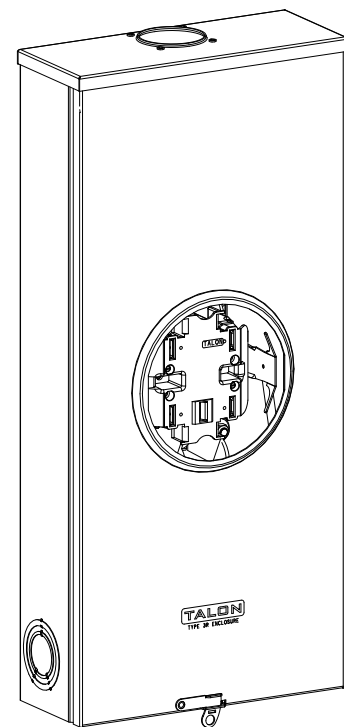

# Catalog Number: 47605-01FL

## Features and Ratings

- Ringless Type Meter Socket
- 200A Continuous, 600V AC
- Outdoor Enclosure (NEMA Type 3R)
- Painted G90 Steel Enclosure
- 1 or 3 Phase, 3-Wire, Commercial Socket
- 5 Jaw Meter Socket
- Meter Socket Type HQ-5SU
- For Overhead & Underground Service
- RX Type Hub Opening
- Lever Bypass

SMALL HUB OPENING

VIEW SHOWN WITH COVER REMOVED

## Accessories

CONDUIT HUBS (RX Type)	
TRADE SIZE	CATALOG No.
1-1/4 INCH	EC38597 or H38597-2
1-1/2 INCH	EC38598 or H38598-2
2 INCH	EC38599 or H38599-2
2-1/2 INCH	EC38600 or H38600-2
Hub Cover Plate	EC38595 or H38595-1