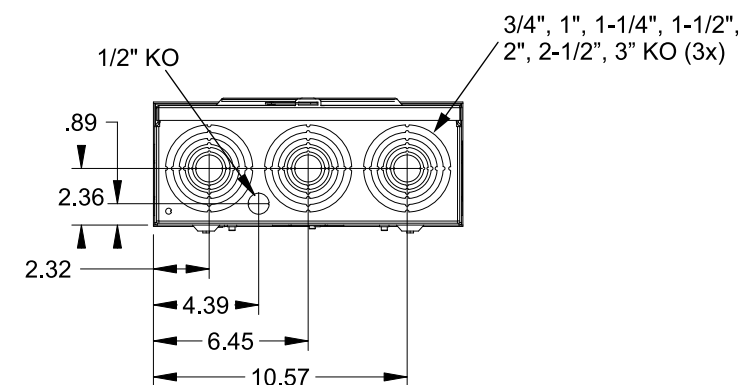

## Features and Ratings

- Ringless Type Meter Socket
- 200A Continuous, 600V AC
- Outdoor Enclosure (NEMA Type 3R)
- Painted G90 Steel Enclosure
- 1 or 3 Phase, 3-Wire, Commercial Socket
- 5 Jaw Meter Socket
- Meter Socket Type HQ-5SU
- For Overhead & Underground Service
- RX Type Hub Opening
- Lever Bypass

## Accessories

CONDUIT HUBS (RX Type)	
TRADE SIZE	CATALOG No.
1-1/4 INCH	EC38597 or H38597-2
1-1/2 INCH	EC38598 or H38598-2
2 INCH	EC38599 or H38599-2
2-1/2 INCH	EC38600 or H38600-2
Hub Cover Plate	EC38595 or H38595-1

## Connectors, Wire Sizes and Torques

CONNECTOR	PART No.	WIRE SIZE	HEX DRIVE	TORQUE
LINE,LOAD,NEUTRAL	55890-1	#6 - 350 kcmil	5/16"	275 IN-LBS.
GROUND	36503	#14 - 2 AWG	..	50 IN-LBS.

© 2016 Copyright Siemens Industry, Inc.

**TALON**

**Meter Socket**

Description: **200A Cont, 5 Jaw, HQ-5SU, 600V AC, Painted Steel Enclosure**

JEL 3/18/16 | DO NOT SCALE DRAWING | Dwg No: **47605-01FL**