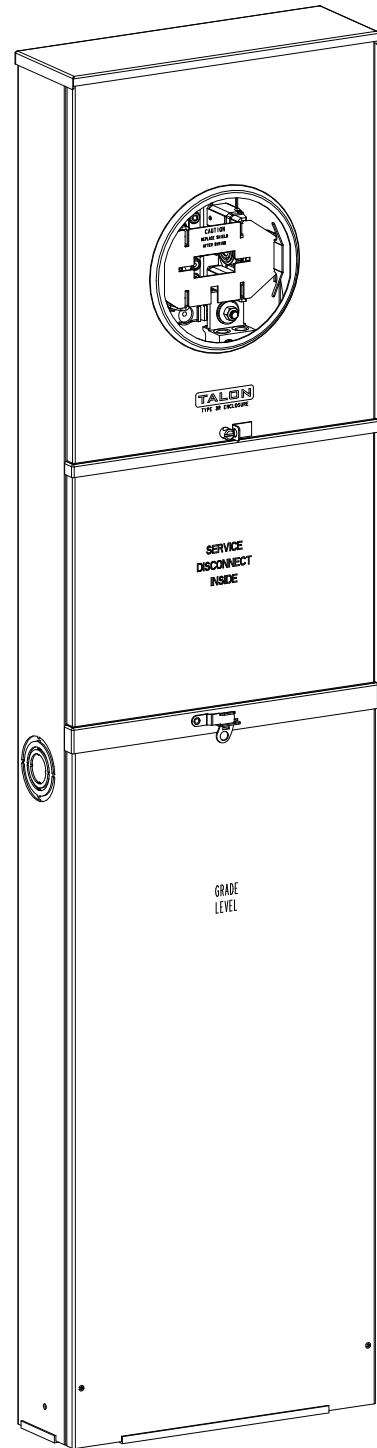

# Catalog Number: 47604PB-9CH

## Features and Ratings

- Ringless Type Meter Socket
- 320A Continuous, 400A Max., 600V AC
- Outdoor Enclosure (NEMA Type 3R)
- Painted G90 Steel Enclosure
- 1 Phase, 3-Wire, Commercial Socket
- 4 Jaw Meter Socket
- Meter Socket Type HQ-4S
- For Underground Service Only
- No Hub Opening
- Lever Bypass

## Connectors, Wire Sizes and Torques

CONNECTOR	PART No.	WIRE SIZE	HEX DRIVE	TORQUE
LINE		ILSCO ACL 4/0		
LOAD, NEUTRAL	56732-2	(2) #4 - 350 kcmil	5/16"	275 IN-LBS.
GROUND	67554A	#14 - 2/0 AWG	..	50 IN-LBS.

© 2016 Copyright Siemens Industry, Inc.

**TALON**

**Meter Socket**

Description: **320A Cont, 4 Jaw, HQ-4S, 600V AC, Painted Steel Enclosure**

JEL 3/18/16 | DO NOT SCALE DRAWING | Dwg No: **47604PB-9CH**