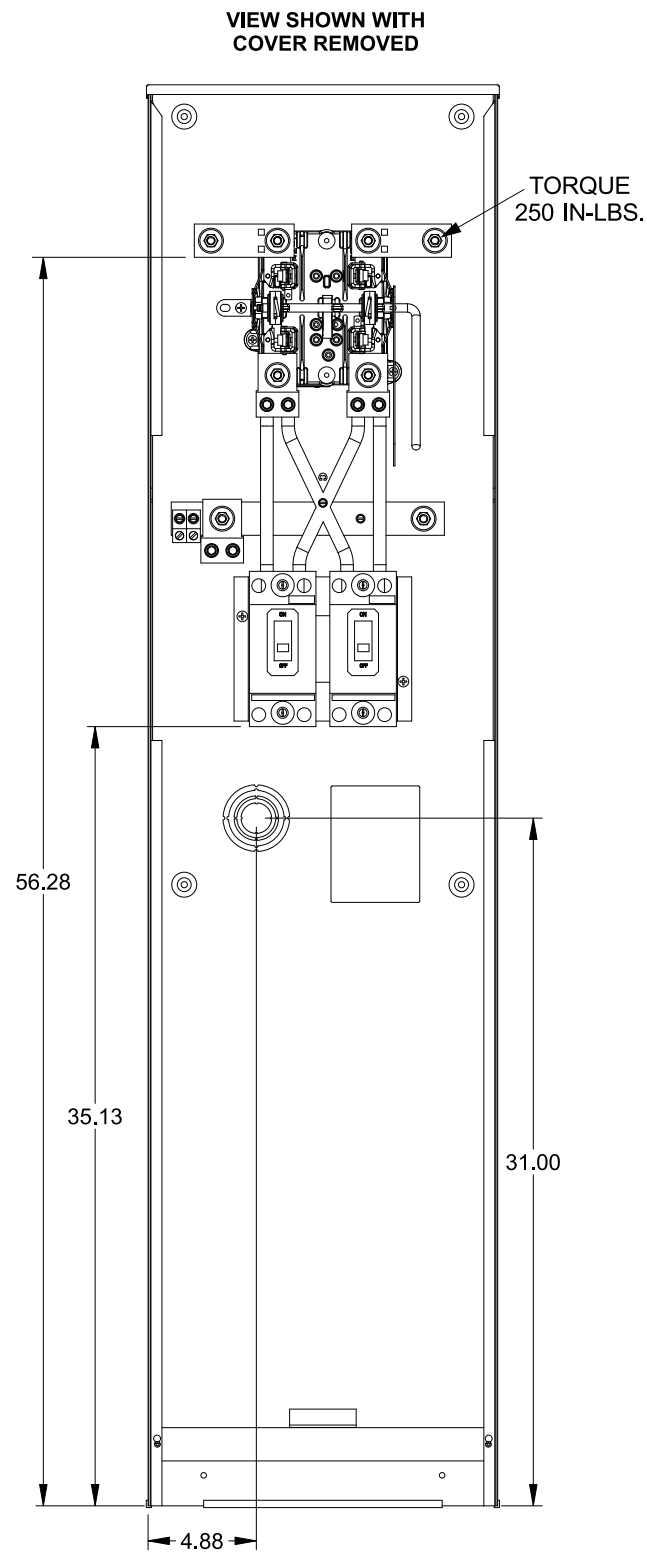

# Catalog Number: 47604PB-9CH

## Features and Ratings

- Ringless Type Meter Socket
- 320A Continuous, 400A Max., 600V AC
- Outdoor Enclosure (NEMA Type 3R)
- Painted G90 Steel Enclosure
- 1 Phase, 3-Wire, Commercial Socket
- 4 Jaw Meter Socket
- Meter Socket Type HQ-4S
- For Underground Service Only
- No Hub Opening
- Lever Bypass

## Connectors, Wire Sizes and Torques

CONNECTOR	PART No.	WIRE SIZE	HEX DRIVE	TORQUE
LINE		ILSCO ACL 4/0		
LOAD, NEUTRAL	56732-2	(2) #4 - 350 kcmil	5/16"	275 IN-LBS.
GROUND	67554A	#14 - 2/0 AWG	..	50 IN-LBS.

© 2016 Copyright Siemens Industry, Inc.

**TALON**

**Meter Socket**

Description: **320A Cont, 4 Jaw, HQ-4S, 600V AC, Painted Steel Enclosure**

JEL 3/18/16 | DO NOT SCALE DRAWING | Dwg No: **47604PB-9CH**