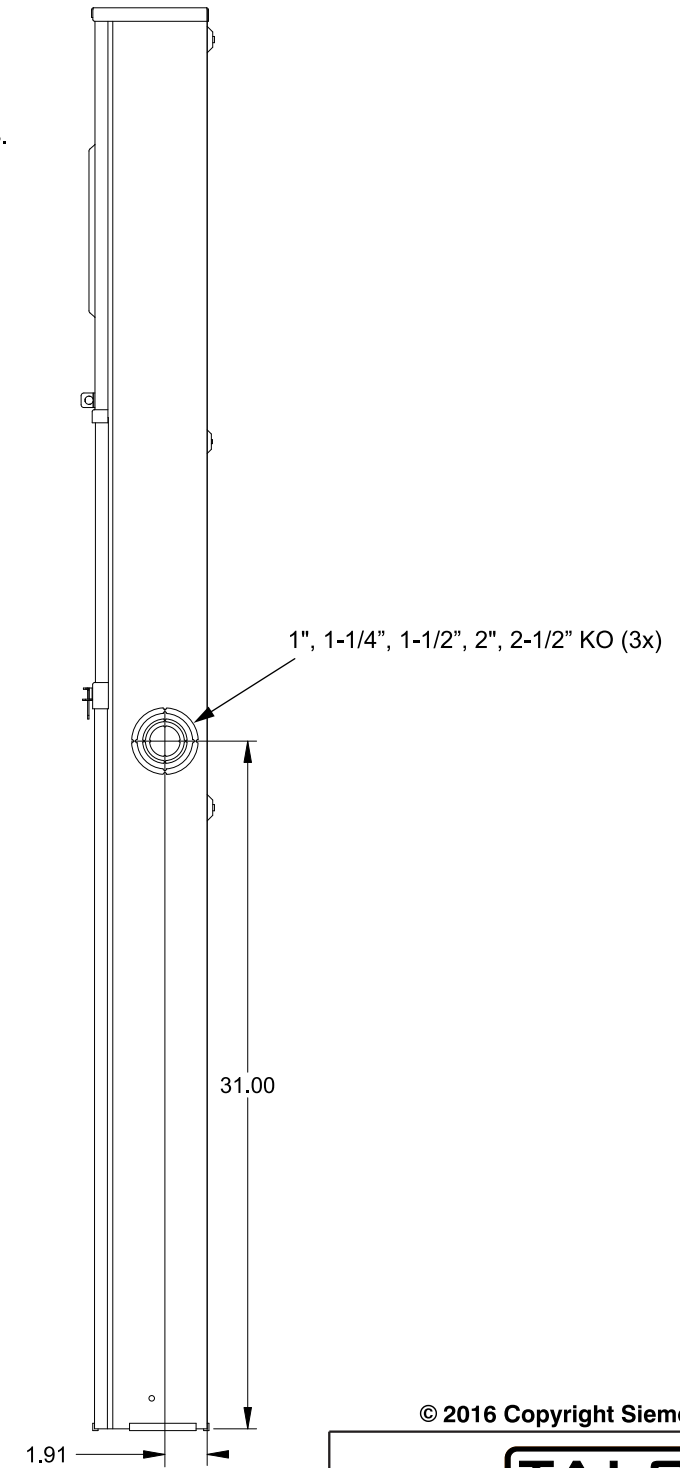

# Catalog Number: 47604PB-9CH

## Features and Ratings

- Ringless Type Meter Socket
- 320A Continuous, 400A Max., 600V AC
- Outdoor Enclosure (NEMA Type 3R)
- Painted G90 Steel Enclosure
- 1 Phase, 3-Wire, Commercial Socket
- 4 Jaw Meter Socket
- Meter Socket Type HQ-4S
- For Underground Service Only
- No Hub Opening
- Lever Bypass

## Connectors, Wire Sizes and Torques

CONNECTOR	PART No.	WIRE SIZE	HEX DRIVE	TORQUE
LINE		ILSCO ACL 4/0		
LOAD, NEUTRAL	56732-2	(2) #4 - 350 kcmil	5/16"	275 IN-LBS.
GROUND	67554A	#14 - 2/0 AWG	..	50 IN-LBS.

© 2016 Copyright Siemens Industry, Inc.

**TALON**

**Meter Socket**

Description: **320A Cont, 4 Jaw, HQ-4S, 600V AC, Painted Steel Enclosure**

JEL 3/18/16 | DO NOT SCALE DRAWING | Dwg No: **47604PB-9CH**