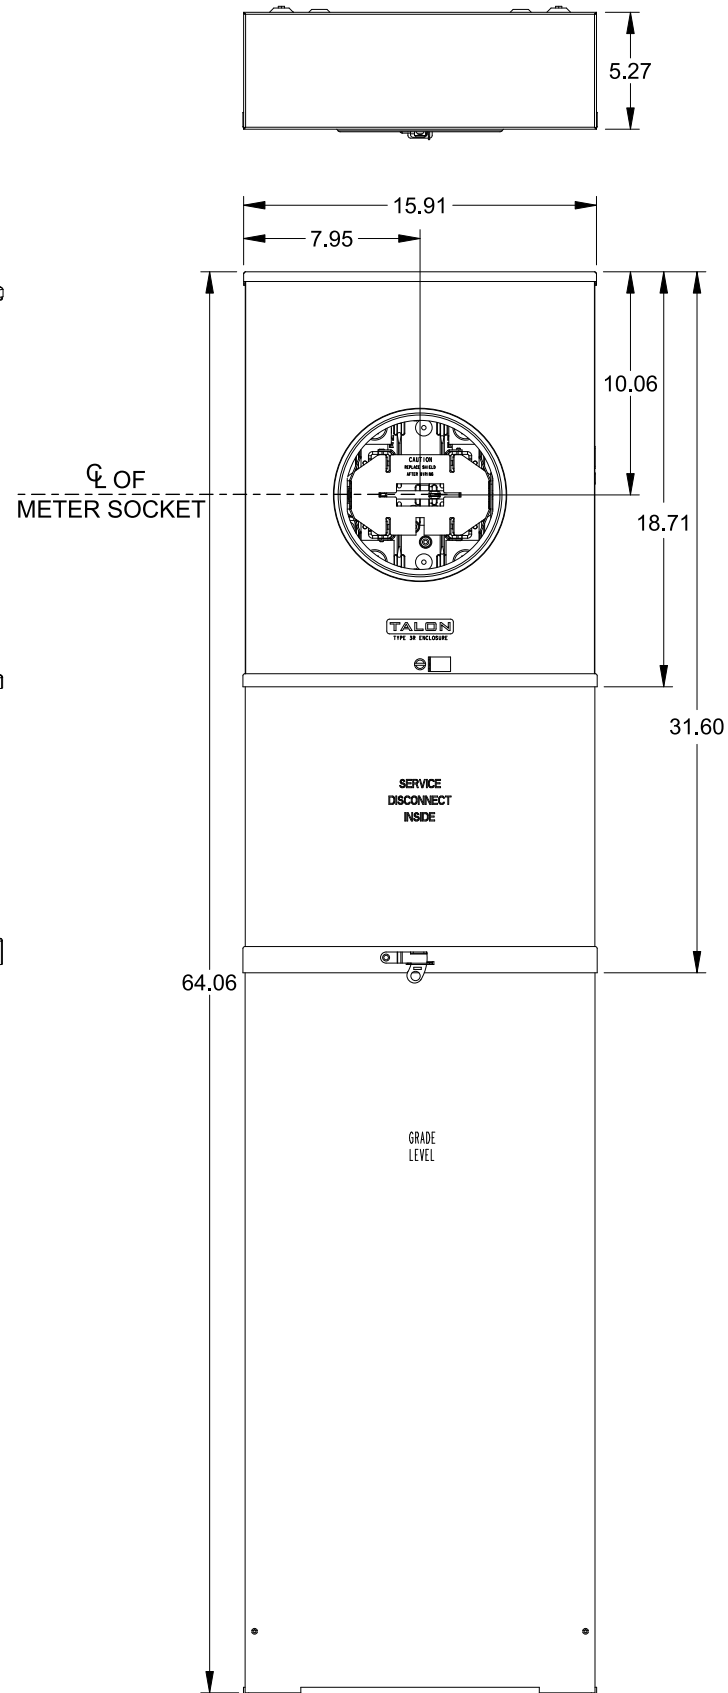

# Catalog Number: 47604PB-9CH

## Features and Ratings

- Ringless Type Meter Socket
- 320A Continuous, 400A Max., 600V AC
- Outdoor Enclosure (NEMA Type 3R)
- Painted G90 Steel Enclosure
- 1 Phase, 3-Wire, Commercial Socket
- 4 Jaw Meter Socket
- Meter Socket Type HQ-4S
- For Underground Service Only
- No Hub Opening
- Lever Bypass

## Connectors, Wire Sizes and Torques

CONNECTOR	PART No.	WIRE SIZE	HEX DRIVE	TORQUE
LINE		ILSCO ACL 4/0		
LOAD, NEUTRAL	56732-2	(2) #4 - 350 kcmil	5/16"	275 IN-LBS.
GROUND	67554A	#14 - 2/0 AWG	..	50 IN-LBS.

© 2016 Copyright Siemens Industry, Inc.

**TALON**

**Meter Socket**

Description: **320A Cont, 4 Jaw, HQ-4S, 600V AC, Painted Steel Enclosure**

JEL 3/18/16 | DO NOT SCALE DRAWING | Dwg No: **47604PB-9CH**