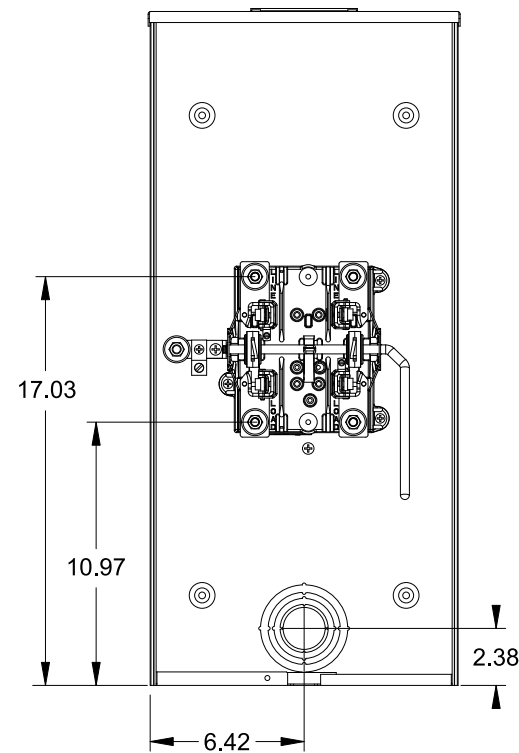

Catalog Number: 47604-A1FL

Features and Ratings

- Ringless Type Meter Socket
- 320A Continuous, 400A Max., 600V AC
- Outdoor Enclosure (NEMA Type 3R)
- Painted G90 Steel Enclosure
- 1 Phase, 3 Wire, Commercial Socket
- 4 Jaw Meter Socket
- Meter Socket Type HQ-4SUT
- For Overhead & Underground Service
- HD Type Hub Opening
- Lever Bypass

LARGE HUB OPENING

VIEW SHOWN WITH COVER REMOVED

Accessories

CONDUIT HUBS (HD Type)	
TRADE SIZE	CATALOG No.
3 INCH	EC56856 or H56856-2
3-1/2 INCH	EC56857 or H56857-2
4 INCH	EC56858 or H56858-2
Hub Cover Plate	EC56933 or H56933S

Meter Opening Cover Plate
Cat No: H659-0162
5th Jaw Kit
Cat. No: EC35815-2

Connectors, Wire Sizes and Torques

CONNECTOR	PART No.	WIRE SIZE	HEX DRIVE	TORQUE
LINE/LOAD/NEUTRAL	60300	#4-600 kcmil/ (2) 1/0-250 kcmil	3/8"	375 IN-LBS.
GROUND*	67554A	#14 - 2/0 AWG	..	50 IN-LBS.

*factory installed

© 2016 Copyright Siemens Industry, Inc.

TALON

Meter Socket

Description: **320A Cont, 4 Jaw, HQ-4SUT, 600V AC, Painted Steel Enclosure**

JEL 3/18/16 | DO NOT SCALE DRAWING | Dwg No: **47604-A1FL**