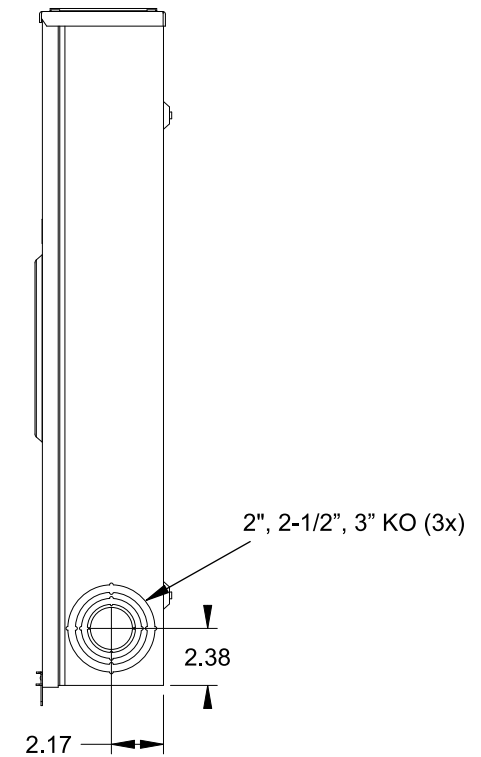

Catalog Number: 47604-A1FL

Features and Ratings

- Ringless Type Meter Socket
- 320A Continuous, 400A Max., 600V AC
- Outdoor Enclosure (NEMA Type 3R)
- Painted G90 Steel Enclosure
- 1 Phase, 3 Wire, Commercial Socket
- 4 Jaw Meter Socket
- Meter Socket Type HQ-4SUT
- For Overhead & Underground Service
- HD Type Hub Opening
- Lever Bypass

LARGE HUB OPENING

VIEW SHOWN WITH COVER REMOVED

Accessories

CONDUIT HUBS (HD Type)	
TRADE SIZE	CATALOG No.
3 INCH	EC56856 or H56856-2
3-1/2 INCH	EC56857 or H56857-2
4 INCH	EC56858 or H56858-2
Hub Cover Plate	EC56933 or H56933S

Meter Opening Cover Plate
Cat No: H659-0162
5th Jaw Kit
Cat. No: EC35815-2

Connectors, Wire Sizes and Torques

CONNECTOR	PART No.	WIRE SIZE	HEX DRIVE	TORQUE
LINE/LOAD/NEUTRAL	60300	#4-600 kcmil/ (2) 1/0-250 kcmil	3/8"	375 IN-LBS.
GROUND*	67554A	#14 - 2/0 AWG	..	50 IN-LBS.

*factory installed

© 2016 Copyright Siemens Industry, Inc.

TALON

Meter Socket

Description: **320A Cont, 4 Jaw, HQ-4SUT, 600V AC, Painted Steel Enclosure**

JEL 3/18/16 | DO NOT SCALE DRAWING | Dwg No: **47604-A1FL**