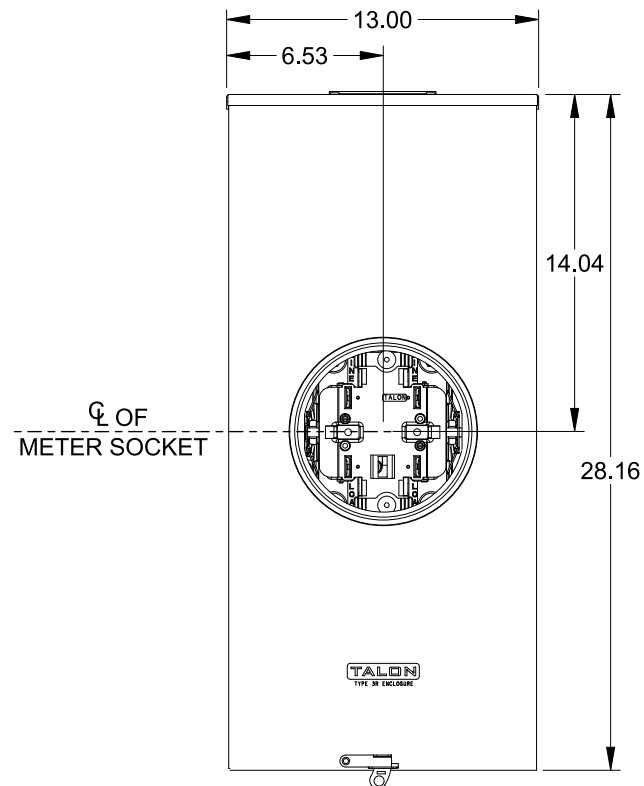

Catalog Number: 47604-A1FL

Features and Ratings

- Ringless Type Meter Socket
- 320A Continuous, 400A Max., 600V AC
- Outdoor Enclosure (NEMA Type 3R)
- Painted G90 Steel Enclosure
- 1 Phase, 3 Wire, Commercial Socket
- 4 Jaw Meter Socket
- Meter Socket Type HQ-4SUT
- For Overhead & Underground Service
- HD Type Hub Opening
- Lever Bypass

LARGE HUB OPENING

VIEW SHOWN WITH COVER REMOVED

Accessories

CONDUIT HUBS (HD Type)	
TRADE SIZE	CATALOG No.
3 INCH	EC56856 or H56856-2
3-1/2 INCH	EC56857 or H56857-2
4 INCH	EC56858 or H56858-2
Hub Cover Plate	EC56933 or H56933S

Meter Opening Cover Plate
Cat No: H659-0162
5th Jaw Kit
Cat. No: EC35815-2

Connectors, Wire Sizes and Torques

CONNECTOR	PART No.	WIRE SIZE	HEX DRIVE	TORQUE
LINE/LOAD/NEUTRAL	60300	#4-600 kcmil/ (2) 1/0-250 kcmil	3/8"	375 IN-LBS.
GROUND*	67554A	#14 - 2/0 AWG	..	50 IN-LBS.

*factory installed

© 2016 Copyright Siemens Industry, Inc.

TALON

Meter Socket

Description: **320A Cont, 4 Jaw, HQ-4SUT, 600V AC, Painted Steel Enclosure**

JEL 3/18/16 | DO NOT SCALE DRAWING | Dwg No: **47604-A1FL**