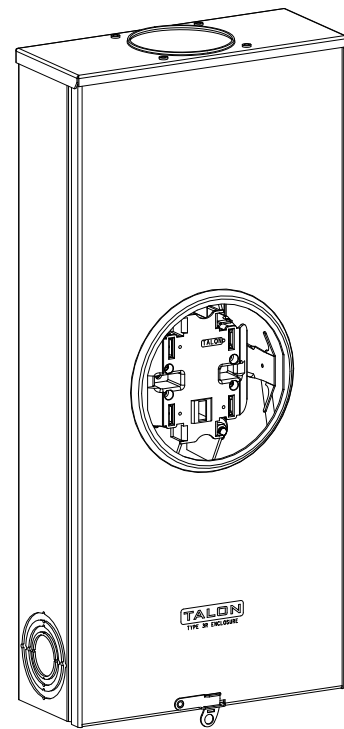

Catalog Number: 47604-A1FL

Features and Ratings

- Ringless Type Meter Socket
- 320A Continuous, 400A Max., 600V AC
- Outdoor Enclosure (NEMA Type 3R)
- Painted G90 Steel Enclosure
- 1 Phase, 3 Wire, Commercial Socket
- 4 Jaw Meter Socket
- Meter Socket Type HQ-4SUT
- For Overhead & Underground Service
- HD Type Hub Opening
- Lever Bypass

LARGE HUB OPENING

VIEW SHOWN WITH COVER REMOVED

Accessories

CONDUIT HUBS (HD Type)	
TRADE SIZE	CATALOG No.
3 INCH	EC56856 or H56856-2
3-1/2 INCH	EC56857 or H56857-2
4 INCH	EC56858 or H56858-2
Hub Cover Plate	EC56933 or H56933S

Meter Opening Cover Plate
Cat No: H659-0162
5th Jaw Kit
Cat. No: EC35815-2

Connectors, Wire Sizes and Torques

CONNECTOR	PART No.	WIRE SIZE	HEX DRIVE	TORQUE
LINE/LOAD/NEUTRAL	60300	#4-600 kcmil/ (2) 1/0-250 kcmil	3/8"	375 IN-LBS.
GROUND*	67554A	#14 - 2/0 AWG	..	50 IN-LBS.

*factory installed

© 2016 Copyright Siemens Industry, Inc.

TALON

Meter Socket

Description: **320A Cont, 4 Jaw, HQ-4SUT, 600V AC, Painted Steel Enclosure**

JEL 3/18/16 | DO NOT SCALE DRAWING | Dwg No: **47604-A1FL**