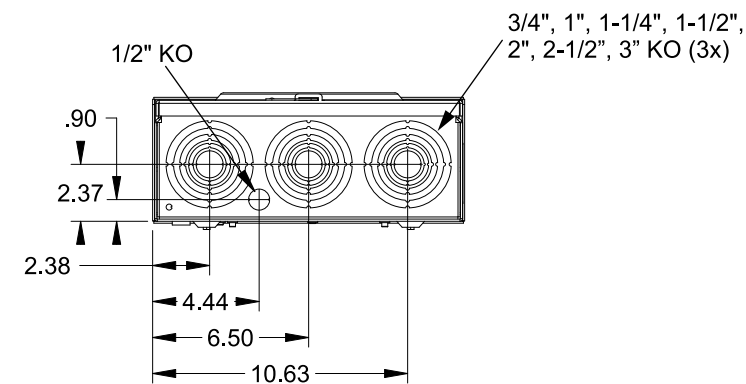

Catalog Number: 47604-A1FL

Features and Ratings

- Ringless Type Meter Socket
- 320A Continuous, 400A Max., 600V AC
- Outdoor Enclosure (NEMA Type 3R)
- Painted G90 Steel Enclosure
- 1 Phase, 3 Wire, Commercial Socket
- 4 Jaw Meter Socket
- Meter Socket Type HQ-4SUT
- For Overhead & Underground Service
- HD Type Hub Opening
- Lever Bypass

LARGE HUB OPENING

VIEW SHOWN WITH COVER REMOVED

Accessories

CONDUIT HUBS (HD Type)	
TRADE SIZE	CATALOG No.
3 INCH	EC56856 or H56856-2
3-1/2 INCH	EC56857 or H56857-2
4 INCH	EC56858 or H56858-2
Hub Cover Plate	EC56933 or H56933S

Meter Opening Cover Plate
Cat No: H659-0162
5th Jaw Kit
Cat. No: EC35815-2

Connectors, Wire Sizes and Torques

CONNECTOR	PART No.	WIRE SIZE	HEX DRIVE	TORQUE
LINE/LOAD/NEUTRAL	60300	#4-600 kcmil/ (2) 1/0-250 kcmil	3/8"	375 IN-LBS.
GROUND*	67554A	#14 - 2/0 AWG	..	50 IN-LBS.

*factory installed

© 2016 Copyright Siemens Industry, Inc.

TALON

Meter Socket

Description: **320A Cont, 4 Jaw, HQ-4SUT, 600V AC, Painted Steel Enclosure**

JEL 3/18/16 | DO NOT SCALE DRAWING | Dwg No: **47604-A1FL**