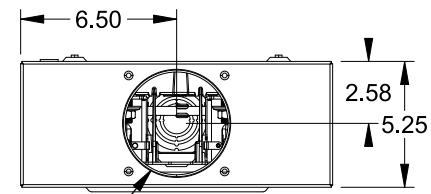

Catalog Number: 47604-A1FL

Features and Ratings

- Ringless Type Meter Socket
- 320A Continuous, 400A Max., 600V AC
- Outdoor Enclosure (NEMA Type 3R)
- Painted G90 Steel Enclosure
- 1 Phase, 3 Wire, Commercial Socket
- 4 Jaw Meter Socket
- Meter Socket Type HQ-4SUT
- For Overhead & Underground Service
- HD Type Hub Opening
- Lever Bypass

LARGE HUB OPENING

VIEW SHOWN WITH COVER REMOVED

Accessories

CONDUIT HUBS (HD Type)	
TRADE SIZE	CATALOG No.
3 INCH	EC56856 or H56856-2
3-1/2 INCH	EC56857 or H56857-2
4 INCH	EC56858 or H56858-2
Hub Cover Plate	EC56933 or H56933S

Meter Opening Cover Plate
Cat No: H659-0162
5th Jaw Kit
Cat. No: EC35815-2

Connectors, Wire Sizes and Torques

CONNECTOR	PART No.	WIRE SIZE	HEX DRIVE	TORQUE
LINE/LOAD/NEUTRAL	60300	#4-600 kcmil/ (2) 1/0-250 kcmil	3/8"	375 IN-LBS.
GROUND*	67554A	#14 - 2/0 AWG	..	50 IN-LBS.

*factory installed

© 2016 Copyright Siemens Industry, Inc.

TALON

Meter Socket

Description: **320A Cont, 4 Jaw, HQ-4SUT, 600V AC, Painted Steel Enclosure**

JEL 3/18/16 | DO NOT SCALE DRAWING | Dwg No: **47604-A1FL**