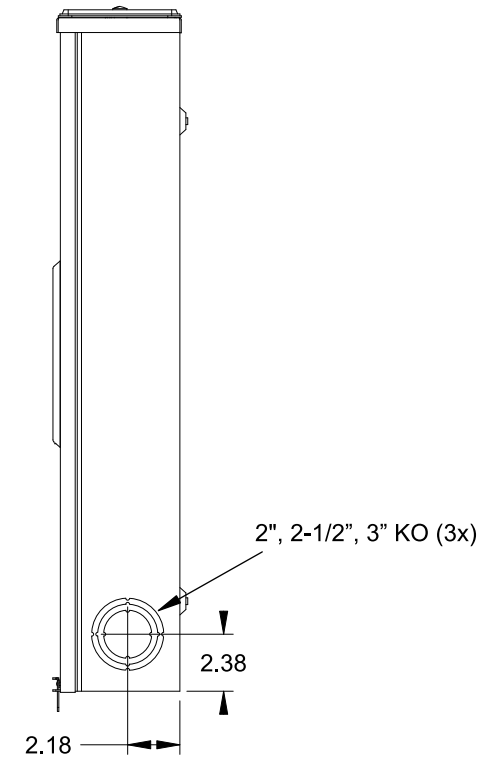

## Features and Ratings

- Ringless Type Meter Socket
- 320A Continuous, 400A Max., 600V AC
- Outdoor Enclosure (NEMA Type 3R)
- Painted G90 Steel Enclosure
- 1 Phase, 3 Wire, Commercial Socket
- 4 Jaw Meter Socket
- Meter Socket Type HQ-4SUT
- For Overhead & Underground Service
- HD Type Hub Opening w/Large Coverplate
- Lever Bypass

LARGE COVERPLATE

VIEW SHOWN WITH COVER REMOVED

## Accessories

CONDUIT HUBS (HD Type)	
TRADE SIZE	CATALOG No.
3 INCH	EC56856 or H56856-2
3-1/2 INCH	EC56857 or H56857-2
4 INCH	EC56858 or H56858-2
Hub Cover Plate	EC56933 or H56933S

Meter Opening Cover Plate  
Cat No: H659-0162  
5th Jaw Kit  
Cat. No: EC35815-2

## Connectors, Wire Sizes and Torques

CONNECTOR	PART No.	WIRE SIZE	HEX DRIVE	TORQUE
LINE/LOAD/NEUTRAL	56732-1	(2) #4-350 kcmil	5/16"	275 IN-LBS.
GROUND	67554A	#14 - 2/0 AWG	..	50 IN-LBS.

© 2016 Copyright Siemens Industry, Inc.