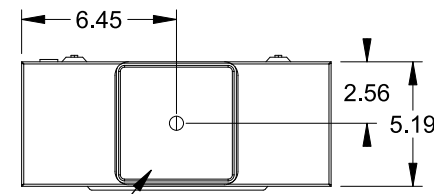

## Features and Ratings

- Ringless Type Meter Socket
- 320A Continuous, 400A Max., 600V AC
- Outdoor Enclosure (NEMA Type 3R)
- Painted G90 Steel Enclosure
- 1 Phase, 3 Wire, Commercial Socket
- 4 Jaw Meter Socket
- Meter Socket Type HQ-4SUT
- For Overhead & Underground Service
- HD Type Hub Opening w/Large Coverplate
- Lever Bypass

## Accessories

CONDUIT HUBS (HD Type)	
TRADE SIZE	CATALOG No.
3 INCH	EC56856 or H56856-2
3-1/2 INCH	EC56857 or H56857-2
4 INCH	EC56858 or H56858-2
Hub Cover Plate	EC56933 or H56933S

Meter Opening Cover Plate  
Cat No: H659-0162  
5th Jaw Kit  
Cat. No: EC35815-2

## Connectors, Wire Sizes and Torques

CONNECTOR	PART No.	WIRE SIZE	HEX DRIVE	TORQUE
LINE/LOAD/NEUTRAL	56732-1	(2) #4-350 kcmil	5/16"	275 IN-LBS.
GROUND	67554A	#14 - 2/0 AWG	..	50 IN-LBS.

© 2016 Copyright Siemens Industry, Inc.

**TALON**  
**Meter Socket**

Description: **320A Cont, 4 Jaw, HQ-4SUT, 600V AC, Painted Steel Enclosure**

JEL 3/18/16 DO NOT SCALE DRAWING Dwg No: **47604-82BC**