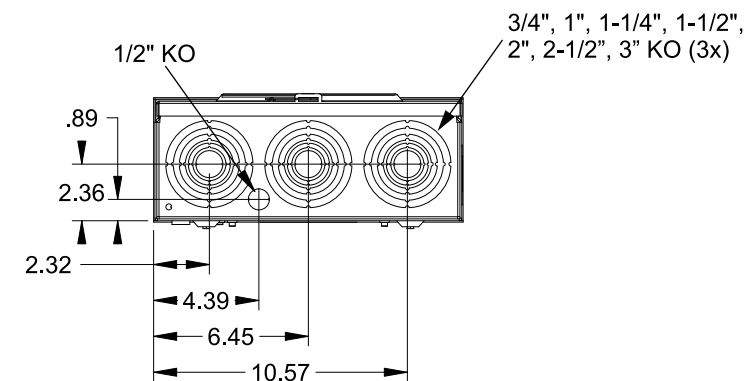

## Features and Ratings

- Ringless Type Meter Socket
- 320A Continuous, 400A Max., 600V AC
- Outdoor Enclosure (NEMA Type 3R)
- Painted G90 Steel Enclosure
- 1 Phase, 3 Wire, Commercial Socket
- 4 Jaw Meter Socket
- Meter Socket Type HQ-4SUT
- For Overhead & Underground Service
- HD Type Hub Opening w/Large Coverplate
- Lever Bypass

## Accessories

CONDUIT HUBS (HD Type)	
TRADE SIZE	CATALOG No.
3 INCH	EC56856 or H56856-2
3-1/2 INCH	EC56857 or H56857-2
4 INCH	EC56858 or H56858-2
Hub Cover Plate	EC56933 or H56933S

Meter Opening Cover Plate  
Cat No: H659-0162  
5th Jaw Kit  
Cat. No: EC35815-2

## Connectors, Wire Sizes and Torques

CONNECTOR	PART No.	WIRE SIZE	HEX DRIVE	TORQUE
LINE/LOAD/NEUTRAL	56732-1	(2) #4-350 kcmil	5/16"	275 IN-LBS.
GROUND	67554A	#14 - 2/0 AWG	..	50 IN-LBS.

© 2016 Copyright Siemens Industry, Inc.

**TALON**  
**Meter Socket**

Description: **320A Cont, 4 Jaw, HQ-4SUT, 600V AC, Painted Steel Enclosure**

JEL 3/18/16 DO NOT SCALE DRAWING Dwg No: **47604-82BC**