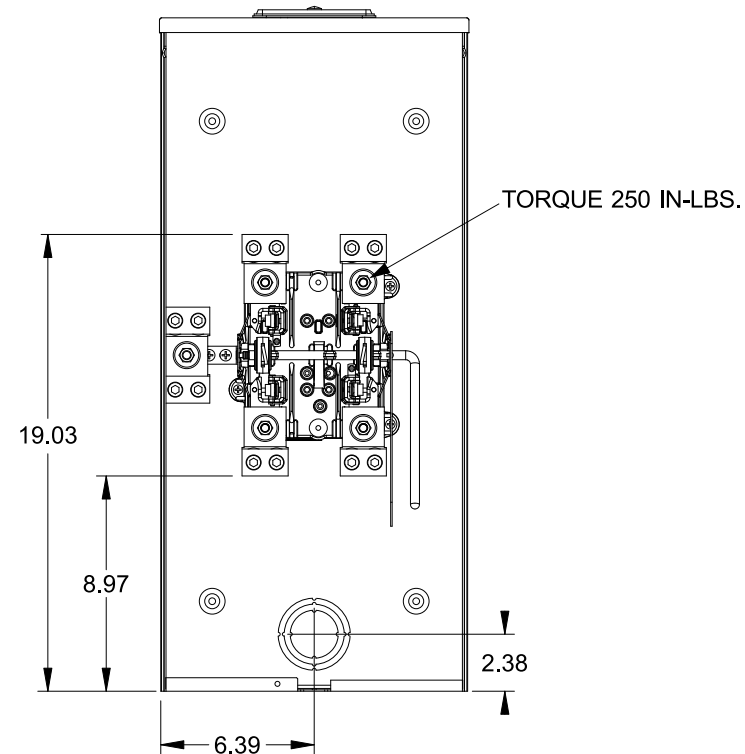

## Features and Ratings

- Ringless Type Meter Socket
- 320A Continuous, 400A Max., 600V AC
- Outdoor Enclosure (NEMA Type 3R)
- Painted G90 Steel Enclosure
- 1 Phase, 3 Wire, Commercial Socket
- 4 Jaw Meter Socket
- Meter Socket Type HQ-4SUT
- For Overhead & Underground Service
- HD Type Hub Opening w/Large Coverplate
- Lever Bypass

## Accessories

CONDUIT HUBS (HD Type)	
TRADE SIZE	CATALOG No.
3 INCH	EC56856 or H56856-2
3-1/2 INCH	EC56857 or H56857-2
4 INCH	EC56858 or H56858-2
Hub Cover Plate	EC56933 or H56933S

Meter Opening Cover Plate  
Cat No: H659-0162  
5th Jaw Kit  
Cat. No: EC35815-2

## Connectors, Wire Sizes and Torques

CONNECTOR	PART No.	WIRE SIZE	HEX DRIVE	TORQUE
LINE/LOAD/NEUTRAL	56732-1	(2) #4-350 kcmil	5/16"	275 IN-LBS.
GROUND	67554A	#14 - 2/0 AWG	..	50 IN-LBS.

© 2016 Copyright Siemens Industry, Inc.

**TALON**  
**Meter Socket**

Description: **320A Cont, 4 Jaw, HQ-4SUT, 600V AC, Painted Steel Enclosure**

JEL 3/18/16 DO NOT SCALE DRAWING Dwg No: **47604-82BC**