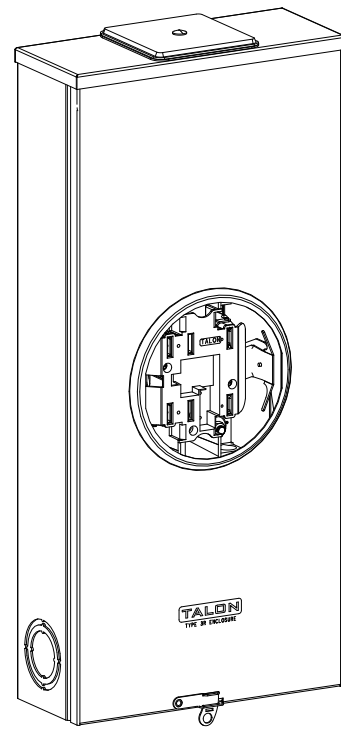

# Catalog Number: 47604-82BC

## Features and Ratings

- Ringless Type Meter Socket
- 320A Continuous, 400A Max., 600V AC
- Outdoor Enclosure (NEMA Type 3R)
- Painted G90 Steel Enclosure
- 1 Phase, 3 Wire, Commercial Socket
- 4 Jaw Meter Socket
- Meter Socket Type HQ-4SUT
- For Overhead & Underground Service
- HD Type Hub Opening w/Large Coverplate
- Lever Bypass

LARGE COVERPLATE

VIEW SHOWN WITH COVER REMOVED

## Accessories

CONDUIT HUBS (HD Type)	
TRADE SIZE	CATALOG No.
3 INCH	EC56856 or H56856-2
3-1/2 INCH	EC56857 or H56857-2
4 INCH	EC56858 or H56858-2
Hub Cover Plate	EC56933 or H56933S

Meter Opening Cover Plate  
Cat No: H659-0162  
5th Jaw Kit  
Cat. No: EC35815-2