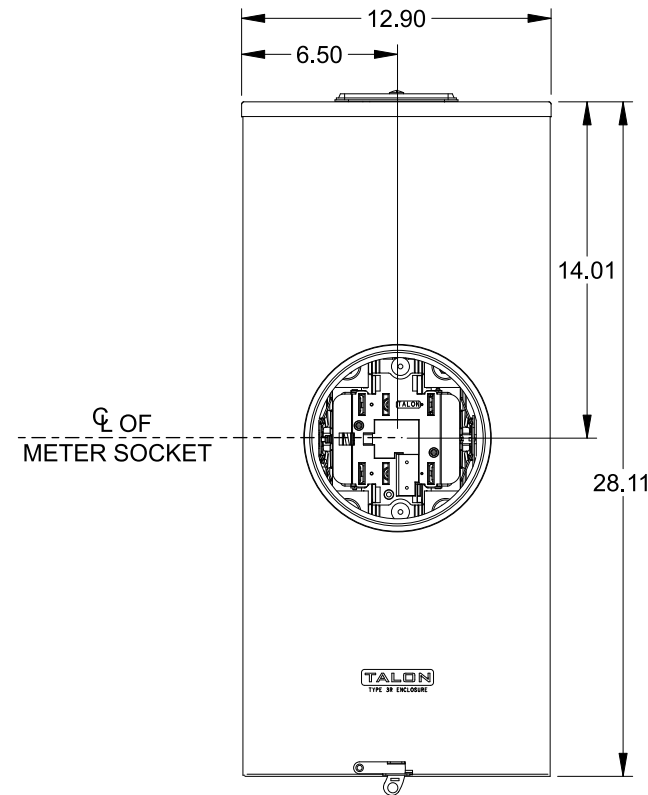

Catalog Number: 47604-82BC

Features and Ratings

- Ringless Type Meter Socket
- 320A Continuous, 400A Max., 600V AC
- Outdoor Enclosure (NEMA Type 3R)
- Painted G90 Steel Enclosure
- 1 Phase, 3 Wire, Commercial Socket
- 4 Jaw Meter Socket
- Meter Socket Type HQ-4SUT
- For Overhead & Underground Service
- HD Type Hub Opening w/Large Coverplate
- Lever Bypass