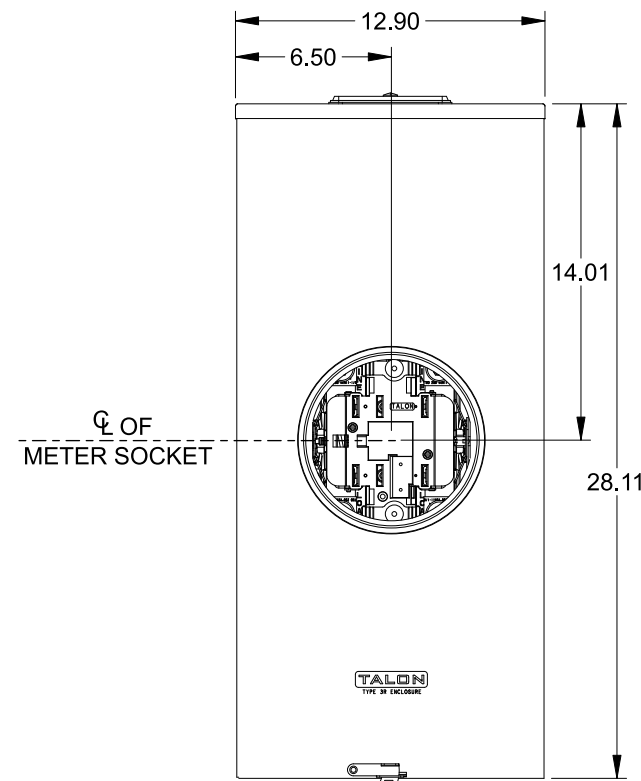

Catalog Number: 47604-82

Features and Ratings

- Ringless Type Meter Socket
- 320A Continuous, 400A Max., 600V AC
- Outdoor Enclosure (NEMA Type 3R)
- Painted G90 Steel Enclosure
- 1 Phase, 3-Wire, Commercial Socket
- 4 Jaw Meter Socket
- Meter Socket Type HQ-4SUT
- For Overhead & Underground Service
- HD Type Hub Opening
- Lever Bypass

LARGE COVERPLATE

VIEW SHOWN WITH COVER REMOVED

Accessories

CONDUIT HUBS (HD Type)	
TRADE SIZE	CATALOG No.
3 INCH	EC56856 or H56856-2
3-1/2 INCH	EC56857 or H56857-2
4 INCH	EC56858 or H56858-2
Hub Cover Plate	EC56933 or H56933S

Meter Opening Cover Plate

Cat No: H659-0162

5th Jaw Kit

Cat. No: EC35815-2

Connectors, Wire Sizes and Torques

CONNECTOR	PART No.	WIRE SIZE	HEX DRIVE	TORQUE
LINE/LOAD/NEUTRAL	60300	#4-600 kcmil/ (2) 1/0-250 kcmil	3/8"	375 IN-LBS.
GROUND	67554A	#14 - 2/0 AWG	..	50 IN-LBS.

TALON

Meter Socket

Description: **320A Cont, 4 Jaw, HQ-4SUT, 600V AC, Painted Steel Enclosure**

JEL 3/18/16 DO NOT SCALE DRAWING Dwg No: **47604-82**