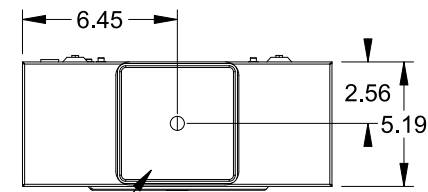

Catalog Number: 47604-82

Features and Ratings

- Ringless Type Meter Socket
- 320A Continuous, 400A Max., 600V AC
- Outdoor Enclosure (NEMA Type 3R)
- Painted G90 Steel Enclosure
- 1 Phase, 3-Wire, Commercial Socket
- 4 Jaw Meter Socket
- Meter Socket Type HQ-4SUT
- For Overhead & Underground Service
- HD Type Hub Opening
- Lever Bypass

LARGE COVERPLATE

VIEW SHOWN WITH COVER REMOVED

Accessories

CONDUIT HUBS (HD Type)	
TRADE SIZE	CATALOG No.
3 INCH	EC56856 or H56856-2
3-1/2 INCH	EC56857 or H56857-2
4 INCH	EC56858 or H56858-2
Hub Cover Plate	EC56933 or H56933S

Meter Opening Cover Plate

Cat No: H659-0162

5th Jaw Kit

Cat. No: EC35815-2

Connectors, Wire Sizes and Torques

CONNECTOR	PART No.	WIRE SIZE	HEX DRIVE	TORQUE
LINE/LOAD/NEUTRAL	60300	#4-600 kcmil/ (2) 1/0-250 kcmil	3/8"	375 IN-LBS.
GROUND	67554A	#14 - 2/0 AWG	..	50 IN-LBS.

TALON

Meter Socket

Description: **320A Cont, 4 Jaw, HQ-4SUT, 600V AC, Painted Steel Enclosure**

JEL 3/18/16 DO NOT SCALE DRAWING Dwg No: **47604-82**