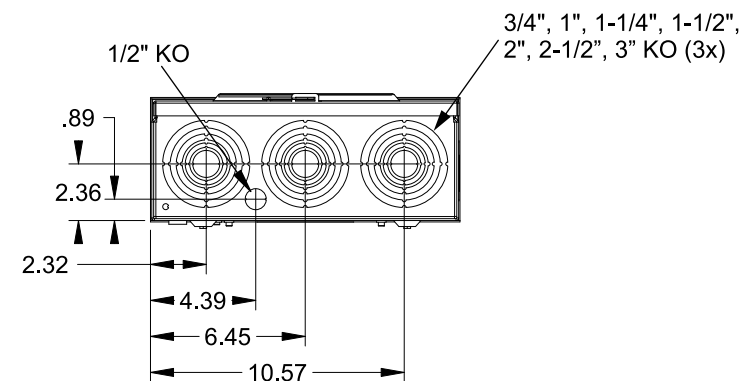

Catalog Number: 47604-82

Features and Ratings

- Ringless Type Meter Socket
- 320A Continuous, 400A Max., 600V AC
- Outdoor Enclosure (Type 3R)
- Painted G90 Steel Enclosure
- 1 Phase, 3-Wire, Commercial Socket
- 4 Jaw Meter Socket
- Meter Socket Type HQ-4SUT
- For Overhead & Underground Service
- HD Type Hub Opening, Cover Plate Included
- Lever Bypass

Accessories

CONDUIT HUBS (HD Type)	
TRADE SIZE	CATALOG No.
3 INCH	EC56856 or H56856-2
3-1/2 INCH	EC56857 or H56857-2
4 INCH	EC56858 or H56858-2
Hub Cover Plate	EC56933 or H56933S

Meter Opening Cover Plate

Cat No: H659-0162

5th Jaw Kit

Cat. No: EC35815-2

Connectors, Wire Sizes and Torques

CONNECTOR	PART No.	WIRE SIZE	HEX DRIVE	TORQUE
LINE/LOAD/NEUTRAL	60300	#4-600 kcmil/ (2) 1/0-250 kcmil	3/8"	375 IN-LBS.
GROUND	67554A	#14 - 2/0 AWG	..	50 IN-LBS.

© 2019 Copyright Siemens Industry, Inc.

TALON
Meter Socket

Description: **320A Cont, 4 Jaw, HQ-4SUT,
600V AC, Painted Steel Enclosure**

KAM 3/18/19 | DO NOT SCALE DRAWING | Dwg No: **47604-82**