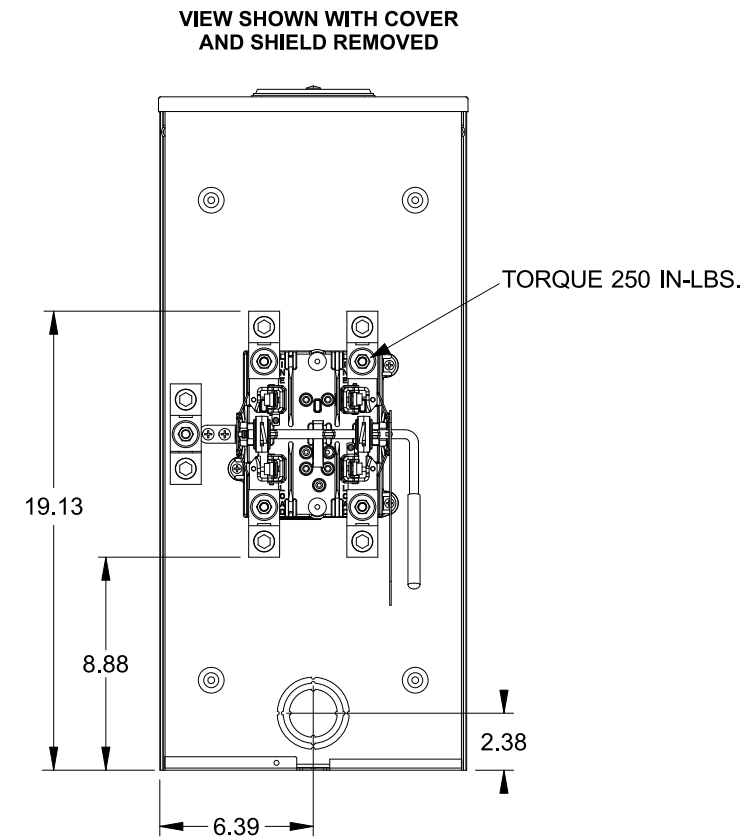

Catalog Number: 47604-82

Features and Ratings

- Ringless Type Meter Socket
- 320A Continuous, 400A Max., 600V AC
- Outdoor Enclosure (Type 3R)
- Painted G90 Steel Enclosure
- 1 Phase, 3-Wire, Commercial Socket
- 4 Jaw Meter Socket
- Meter Socket Type HQ-4SUT
- For Overhead & Underground Service
- HD Type Hub Opening, Cover Plate Included
- Lever Bypass

Accessories

CONDUIT HUBS (HD Type)	
TRADE SIZE	CATALOG No.
3 INCH	EC56856 or H56856-2
3-1/2 INCH	EC56857 or H56857-2
4 INCH	EC56858 or H56858-2
Hub Cover Plate	EC56933 or H56933S

Meter Opening Cover Plate

Cat No: H659-0162

5th Jaw Kit

Cat. No: EC35815-2

Connectors, Wire Sizes and Torques

CONNECTOR	PART No.	WIRE SIZE	HEX DRIVE	TORQUE
LINE/LOAD/NEUTRAL	60300	#4-600 kcmil/ (2) 1/0-250 kcmil	3/8"	375 IN-LBS.
GROUND	67554A	#14 - 2/0 AWG	..	50 IN-LBS.

© 2019 Copyright Siemens Industry, Inc.

TALON
Meter Socket

Description: **320A Cont, 4 Jaw, HQ-4SUT,
600V AC, Painted Steel Enclosure**

KAM 3/18/19 | DO NOT SCALE DRAWING | Dwg No: **47604-82**