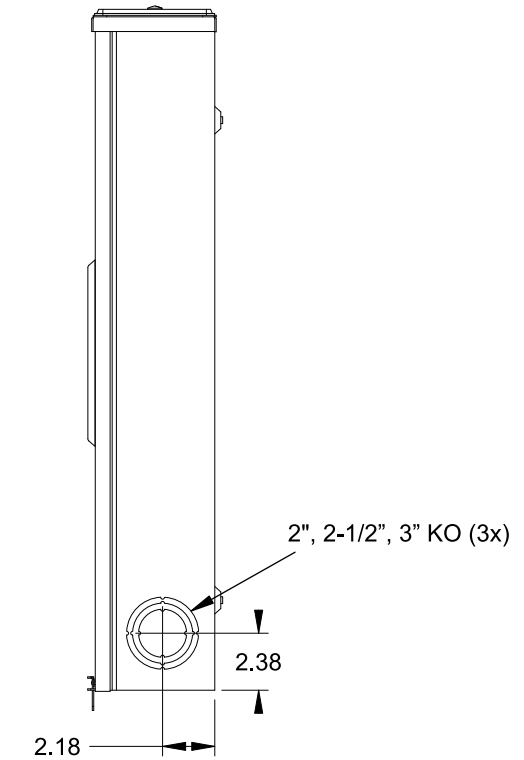

Catalog Number: 47604-82

Features and Ratings

- Ringless Type Meter Socket
- 320A Continuous, 400A Max., 600V AC
- Outdoor Enclosure (NEMA Type 3R)
- Painted G90 Steel Enclosure
- 1 Phase, 3-Wire, Commercial Socket
- 4 Jaw Meter Socket
- Meter Socket Type HQ-4SUT
- For Overhead & Underground Service
- HD Type Hub Opening
- Lever Bypass

LARGE COVERPLATE

VIEW SHOWN WITH COVER REMOVED

Accessories

CONDUIT HUBS (HD Type)	
TRADE SIZE	CATALOG No.
3 INCH	EC56856 or H56856-2
3-1/2 INCH	EC56857 or H56857-2
4 INCH	EC56858 or H56858-2
Hub Cover Plate	EC56933 or H56933S

Meter Opening Cover Plate

Cat No: H659-0162

5th Jaw Kit

Cat. No: EC35815-2

Connectors, Wire Sizes and Torques

CONNECTOR	PART No.	WIRE SIZE	HEX DRIVE	TORQUE
LINE/LOAD/NEUTRAL	60300	#4-600 kcmil/ (2) 1/0-250 kcmil	3/8"	375 IN-LBS.
GROUND	67554A	#14 - 2/0 AWG	..	50 IN-LBS.

TALON

Meter Socket

Description: **320A Cont, 4 Jaw, HQ-4SUT, 600V AC, Painted Steel Enclosure**

JEL 3/18/16 DO NOT SCALE DRAWING Dwg No: **47604-82**