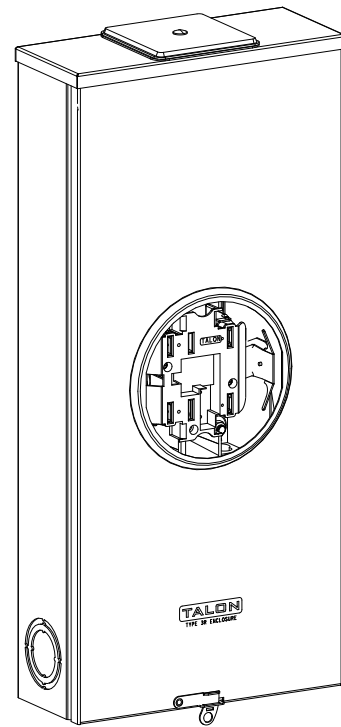

Catalog Number: 47604-82

Features and Ratings

- Ringless Type Meter Socket
- 320A Continuous, 400A Max., 600V AC
- Outdoor Enclosure (NEMA Type 3R)
- Painted G90 Steel Enclosure
- 1 Phase, 3-Wire, Commercial Socket
- 4 Jaw Meter Socket
- Meter Socket Type HQ-4SUT
- For Overhead & Underground Service
- HD Type Hub Opening
- Lever Bypass

LARGE COVERPLATE

VIEW SHOWN WITH COVER REMOVED

Accessories

CONDUIT HUBS (HD Type)	
TRADE SIZE	CATALOG No.
3 INCH	EC56856 or H56856-2
3-1/2 INCH	EC56857 or H56857-2
4 INCH	EC56858 or H56858-2
Hub Cover Plate	EC56933 or H56933S

Meter Opening Cover Plate

Cat No: H659-0162

5th Jaw Kit

Cat. No: EC35815-2

Connectors, Wire Sizes and Torques

CONNECTOR	PART No.	WIRE SIZE	HEX DRIVE	TORQUE
LINE/LOAD/NEUTRAL	60300	#4-600 kcmil/ (2) 1/0-250 kcmil	3/8"	375 IN-LBS.
GROUND	67554A	#14 - 2/0 AWG	..	50 IN-LBS.

TALON

Meter Socket

Description: **320A Cont, 4 Jaw, HQ-4SUT, 600V AC, Painted Steel Enclosure**

JEL 3/18/16 DO NOT SCALE DRAWING Dwg No: **47604-82**