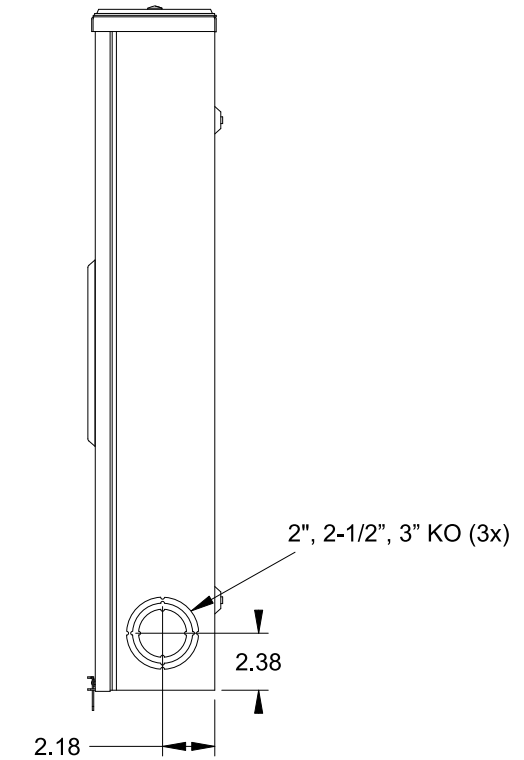

Catalog Number: 47604-82

Features and Ratings

- Ringless Type Meter Socket
- 320A Continuous, 400A Max., 600V AC
- Outdoor Enclosure (Type 3R)
- Painted G90 Steel Enclosure
- 1 Phase, 3-Wire, Commercial Socket
- 4 Jaw Meter Socket
- Meter Socket Type HQ-4SUT
- For Overhead & Underground Service
- HD Type Hub Opening, Cover Plate Included
- Lever Bypass

Accessories

CONDUIT HUBS (HD Type)	
TRADE SIZE	CATALOG No.
3 INCH	EC56856 or H56856-2
3-1/2 INCH	EC56857 or H56857-2
4 INCH	EC56858 or H56858-2
Hub Cover Plate	EC56933 or H56933S

Meter Opening Cover Plate

Cat No: H659-0162

5th Jaw Kit

Cat. No: EC35815-2

Connectors, Wire Sizes and Torques

CONNECTOR	PART No.	WIRE SIZE	HEX DRIVE	TORQUE
LINE/LOAD/NEUTRAL	60300	#4-600 kcmil/ (2) 1/0-250 kcmil	3/8"	375 IN-LBS.
GROUND	67554A	#14 - 2/0 AWG	..	50 IN-LBS.

© 2019 Copyright Siemens Industry, Inc.

TALON
Meter Socket

Description: **320A Cont, 4 Jaw, HQ-4SUT,
600V AC, Painted Steel Enclosure**

KAM 3/18/19 | DO NOT SCALE DRAWING | Dwg No: **47604-82**