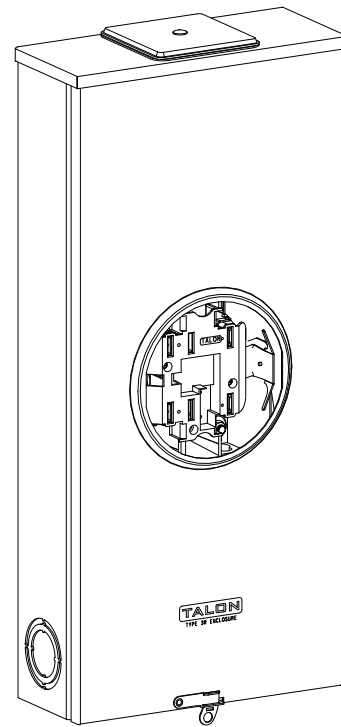

Catalog Number: 47604-82

Features and Ratings

- Ringless Type Meter Socket
- 320A Continuous, 400A Max., 600V AC
- Outdoor Enclosure (Type 3R)
- Painted G90 Steel Enclosure
- 1 Phase, 3-Wire, Commercial Socket
- 4 Jaw Meter Socket
- Meter Socket Type HQ-4SUT
- For Overhead & Underground Service
- HD Type Hub Opening, Cover Plate Included
- Lever Bypass

Accessories

CONDUIT HUBS (HD Type)	
TRADE SIZE	CATALOG No.
3 INCH	EC56856 or H56856-2
3-1/2 INCH	EC56857 or H56857-2
4 INCH	EC56858 or H56858-2
Hub Cover Plate	EC56933 or H56933S

Meter Opening Cover Plate

Cat No: H659-0162

5th Jaw Kit

Cat. No: EC35815-2

Connectors, Wire Sizes and Torques

CONNECTOR	PART No.	WIRE SIZE	HEX DRIVE	TORQUE
LINE/LOAD/NEUTRAL	60300	#4-600 kcmil/ (2) 1/0-250 kcmil	3/8"	375 IN-LBS.
GROUND	67554A	#14 - 2/0 AWG	..	50 IN-LBS.

© 2019 Copyright Siemens Industry, Inc.

TALON
Meter Socket

Description: **320A Cont, 4 Jaw, HQ-4SUT,
600V AC, Painted Steel Enclosure**

KAM 3/18/19 | DO NOT SCALE DRAWING | Dwg No: **47604-82**