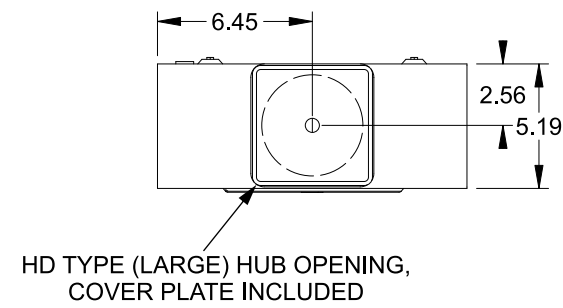

Catalog Number: 47604-82

Features and Ratings

- Ringless Type Meter Socket
- 320A Continuous, 400A Max., 600V AC
- Outdoor Enclosure (Type 3R)
- Painted G90 Steel Enclosure
- 1 Phase, 3-Wire, Commercial Socket
- 4 Jaw Meter Socket
- Meter Socket Type HQ-4SUT
- For Overhead & Underground Service
- HD Type Hub Opening, Cover Plate Included
- Lever Bypass

Accessories

CONDUIT HUBS (HD Type)	
TRADE SIZE	CATALOG No.
3 INCH	EC56856 or H56856-2
3-1/2 INCH	EC56857 or H56857-2
4 INCH	EC56858 or H56858-2
Hub Cover Plate	EC56933 or H56933S

Meter Opening Cover Plate

Cat No: H659-0162

5th Jaw Kit

Cat. No: EC35815-2

Connectors, Wire Sizes and Torques

CONNECTOR	PART No.	WIRE SIZE	HEX DRIVE	TORQUE
LINE/LOAD/NEUTRAL	60300	#4-600 kcmil/ (2) 1/0-250 kcmil	3/8"	375 IN-LBS.
GROUND	67554A	#14 - 2/0 AWG	..	50 IN-LBS.

© 2019 Copyright Siemens Industry, Inc.

TALON
Meter Socket

Description: **320A Cont, 4 Jaw, HQ-4SUT,
600V AC, Painted Steel Enclosure**

KAM 3/18/19 | DO NOT SCALE DRAWING | Dwg No: **47604-82**