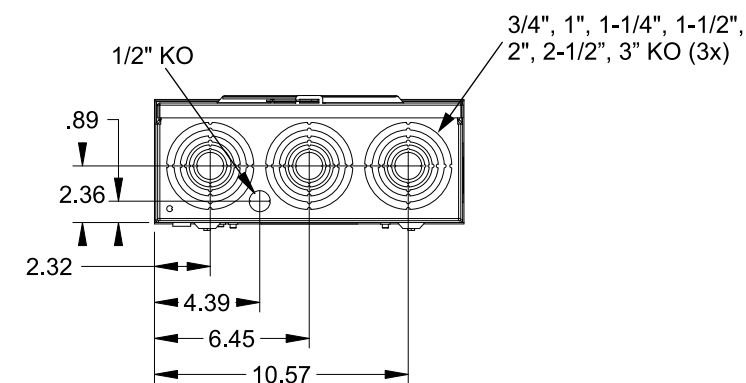

Catalog Number: 47604-82

Features and Ratings

- Ringless Type Meter Socket
- 320A Continuous, 400A Max., 600V AC
- Outdoor Enclosure (NEMA Type 3R)
- Painted G90 Steel Enclosure
- 1 Phase, 3-Wire, Commercial Socket
- 4 Jaw Meter Socket
- Meter Socket Type HQ-4SUT
- For Overhead & Underground Service
- HD Type Hub Opening
- Lever Bypass

LARGE COVERPLATE

VIEW SHOWN WITH COVER REMOVED

Accessories

CONDUIT HUBS (HD Type)	
TRADE SIZE	CATALOG No.
3 INCH	EC56856 or H56856-2
3-1/2 INCH	EC56857 or H56857-2
4 INCH	EC56858 or H56858-2
Hub Cover Plate	EC56933 or H56933S

Meter Opening Cover Plate

Cat No: H659-0162

5th Jaw Kit

Cat. No: EC35815-2

Connectors, Wire Sizes and Torques

CONNECTOR	PART No.	WIRE SIZE	HEX DRIVE	TORQUE
LINE/LOAD/NEUTRAL	60300	#4-600 kcmil/ (2) 1/0-250 kcmil	3/8"	375 IN-LBS.
GROUND	67554A	#14 - 2/0 AWG	..	50 IN-LBS.

TALON

Meter Socket

Description: **320A Cont, 4 Jaw, HQ-4SUT, 600V AC, Painted Steel Enclosure**

JEL 3/18/16 DO NOT SCALE DRAWING Dwg No: **47604-82**