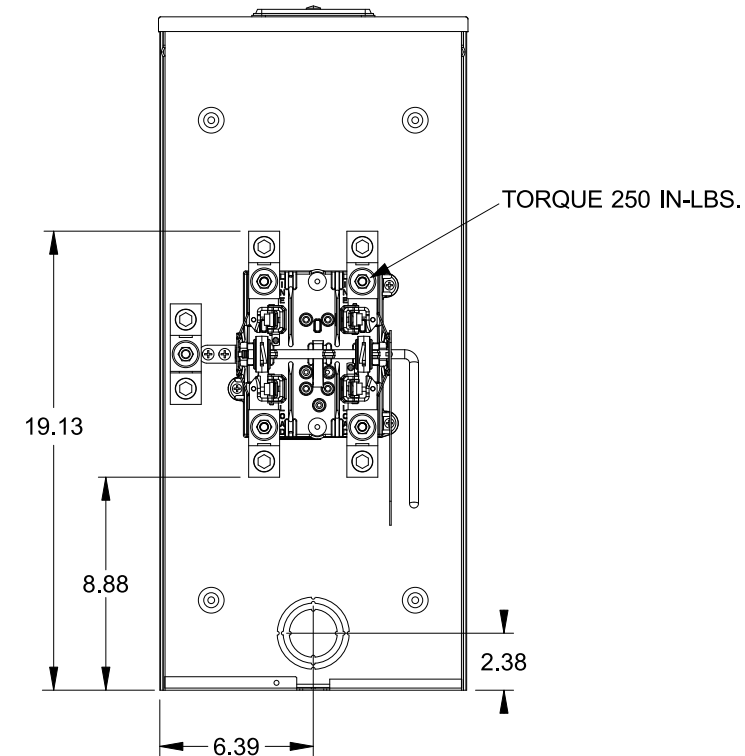

Catalog Number: 47604-82

Features and Ratings

- Ringless Type Meter Socket
- 320A Continuous, 400A Max., 600V AC
- Outdoor Enclosure (NEMA Type 3R)
- Painted G90 Steel Enclosure
- 1 Phase, 3-Wire, Commercial Socket
- 4 Jaw Meter Socket
- Meter Socket Type HQ-4SUT
- For Overhead & Underground Service
- HD Type Hub Opening
- Lever Bypass

LARGE COVERPLATE

VIEW SHOWN WITH COVER REMOVED

Accessories

CONDUIT HUBS (HD Type)	
TRADE SIZE	CATALOG No.
3 INCH	EC56856 or H56856-2
3-1/2 INCH	EC56857 or H56857-2
4 INCH	EC56858 or H56858-2
Hub Cover Plate	EC56933 or H56933S

Meter Opening Cover Plate

Cat No: H659-0162

5th Jaw Kit

Cat. No: EC35815-2

Connectors, Wire Sizes and Torques

CONNECTOR	PART No.	WIRE SIZE	HEX DRIVE	TORQUE
LINE/LOAD/NEUTRAL	60300	#4-600 kcmil/ (2) 1/0-250 kcmil	3/8"	375 IN-LBS.
GROUND	67554A	#14 - 2/0 AWG	..	50 IN-LBS.

TALON

Meter Socket

Description: **320A Cont, 4 Jaw, HQ-4SUT, 600V AC, Painted Steel Enclosure**

JEL 3/18/16 DO NOT SCALE DRAWING Dwg No: **47604-82**