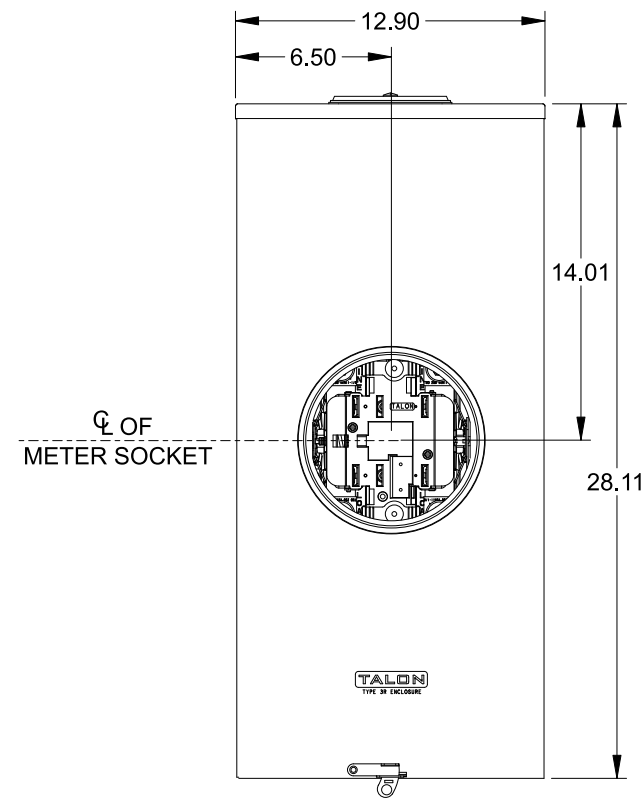

Catalog Number: 47604-82

Features and Ratings

- Ringless Type Meter Socket
- 320A Continuous, 400A Max., 600V AC
- Outdoor Enclosure (Type 3R)
- Painted G90 Steel Enclosure
- 1 Phase, 3-Wire, Commercial Socket
- 4 Jaw Meter Socket
- Meter Socket Type HQ-4SUT
- For Overhead & Underground Service
- HD Type Hub Opening, Cover Plate Included
- Lever Bypass

Accessories

CONDUIT HUBS (HD Type)	
TRADE SIZE	CATALOG No.
3 INCH	EC56856 or H56856-2
3-1/2 INCH	EC56857 or H56857-2
4 INCH	EC56858 or H56858-2
Hub Cover Plate	EC56933 or H56933S

Meter Opening Cover Plate

Cat No: H659-0162

5th Jaw Kit

Cat. No: EC35815-2

Connectors, Wire Sizes and Torques

CONNECTOR	PART No.	WIRE SIZE	HEX DRIVE	TORQUE
LINE/LOAD/NEUTRAL	60300	#4-600 kcmil/ (2) 1/0-250 kcmil	3/8"	375 IN-LBS.
GROUND	67554A	#14 - 2/0 AWG	..	50 IN-LBS.

© 2019 Copyright Siemens Industry, Inc.

TALON
Meter Socket

Description: **320A Cont, 4 Jaw, HQ-4SUT,
600V AC, Painted Steel Enclosure**

KAM 3/18/19 | DO NOT SCALE DRAWING | Dwg No: **47604-82**