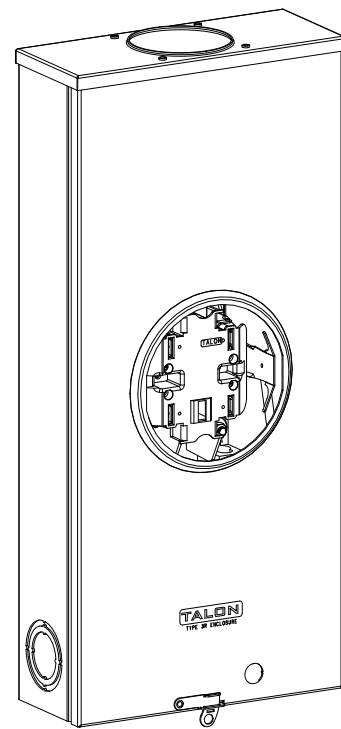

## Features and Ratings

- Ringless Type Meter Socket
- 320A Continuous, 400A Max., 600V AC
- Outdoor Enclosure (NEMA Type 3R)
- Painted G90 Steel Enclosure
- 1 Phase, 3 Wire, Commercial Socket
- 4 Jaw Meter Socket
- Meter Socket Type HQ-4SUT
- For Overhead & Underground Service
- HD Type Hub Opening
- Lever Bypass
- 7/8" Barrel Lock Provision w/Bracket

TYPE HD (LARGE) HUB OPENING

VIEW SHOWN WITH COVER REMOVED

## Accessories

| CONDUIT HUBS (HD Type) |                     |
|------------------------|---------------------|
| TRADE SIZE             | CATALOG No.         |
| 3 INCH                 | EC56856 or H56856-2 |
| 3-1/2 INCH             | EC56857 or H56857-2 |
| 4 INCH                 | EC56858 or H56858-2 |
| Hub Cover Plate        | EC56933 or H56933S  |

### Meter Opening Cover Plate

Cat No: H659-0162