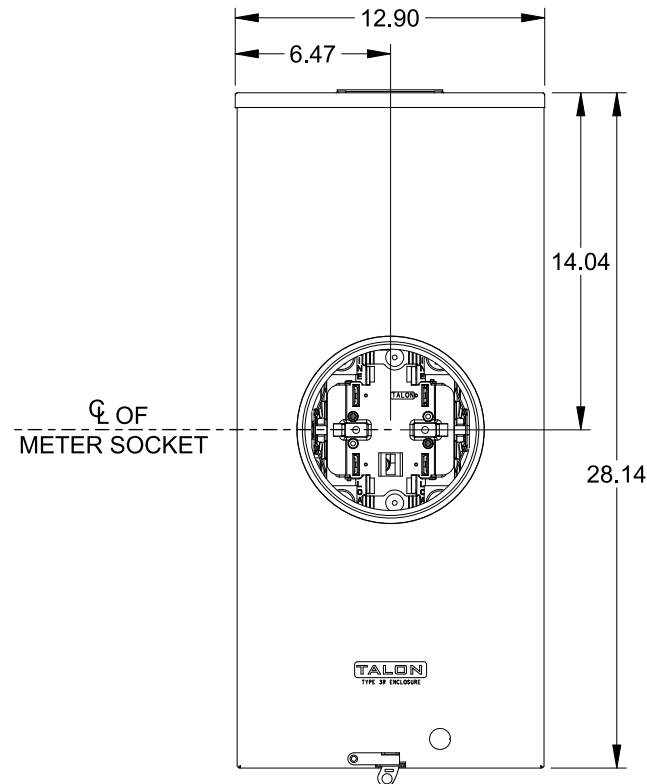

Catalog Number: 47604-81GP

Features and Ratings

- Ringless Type Meter Socket
- 320A Continuous, 400A Max., 600V AC
- Outdoor Enclosure (NEMA Type 3R)
- Painted G90 Steel Enclosure
- 1 Phase, 3 Wire, Commercial Socket
- 4 Jaw Meter Socket
- Meter Socket Type HQ-4SUT
- For Overhead & Underground Service
- HD Type Hub Opening
- Lever Bypass
- 7/8" Barrel Lock Provision w/Bracket

Accessories

CONDUIT HUBS (HD Type)	
TRADE SIZE	CATALOG No.
3 INCH	EC56856 or H56856-2
3-1/2 INCH	EC56857 or H56857-2
4 INCH	EC56858 or H56858-2
Hub Cover Plate	EC56933 or H56933S

Meter Opening Cover Plate

Cat No: H659-0162

5th Jaw Kit

Cat. No: H35815-3

Connectors, Wire Sizes and Torques

CONNECTOR	PART No.	WIRE SIZE	HEX DRIVE	TORQUE
LINE/LOAD/NEUTRAL	60162	#4-600 kcmil/ (2) 1/0-250 kcmil	3/8"	375 IN-LBS.
GROUND	67554A	#14 - 2/0 AWG	..	50 IN-LBS.

© 2019 Copyright Siemens Industry, Inc.

TALON

Meter Socket

Description: **320A Cont, 4 Jaw, HQ-4SUT, 600V AC, Painted Steel Enclosure**

KAM 4/15/19 | DO NOT SCALE DRAWING | Dwg No: **47604-81GP**