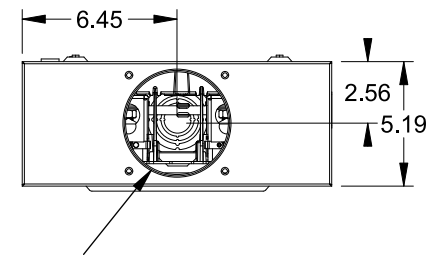

## Features and Ratings

- Ringless Type Meter Socket
- 320A Continuous, 400A Max., 600V AC
- Outdoor Enclosure (NEMA Type 3R)
- Painted G90 Steel Enclosure
- 1 Phase, 3 Wire, Commercial Socket
- 4 Jaw Meter Socket
- Meter Socket Type HQ-4SUT
- For Overhead & Underground Service
- HD Type Hub Opening
- Lever Bypass
- 7/8" Barrel Lock Provision w/Bracket

## Accessories

| CONDUIT HUBS (HD Type) |                     |
|------------------------|---------------------|
| TRADE SIZE             | CATALOG No.         |
| 3 INCH                 | EC56856 or H56856-2 |
| 3-1/2 INCH             | EC56857 or H56857-2 |
| 4 INCH                 | EC56858 or H56858-2 |
| Hub Cover Plate        | EC56933 or H56933S  |

## Connectors, Wire Sizes and Torques

| CONNECTOR         | PART No. | WIRE SIZE                          | HEX DRIVE | TORQUE      |
|-------------------|----------|------------------------------------|-----------|-------------|
| LINE/LOAD/NEUTRAL | 60162    | #4-600 kcmil/<br>(2) 1/0-250 kcmil | 3/8"      | 375 IN-LBS. |
| GROUND            | 67554A   | #14 - 2/0 AWG                      | ..        | 50 IN-LBS.  |

© 2019 Copyright Siemens Industry, Inc.

**TALON**

**Meter Socket**

Description: **320A Cont, 4 Jaw, HQ-4SUT, 600V AC, Painted Steel Enclosure**

KAM 4/15/19 | DO NOT SCALE DRAWING | Dwg No: **47604-81GP**