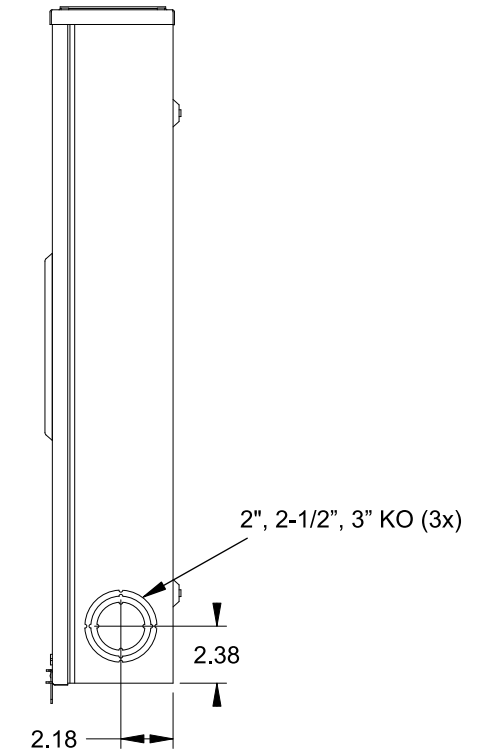

## Features and Ratings

- Ringless Type Meter Socket
- 320A Continuous, 400A Max., 600V AC
- Outdoor Enclosure (NEMA Type 3R)
- Painted G90 Steel Enclosure
- 1 Phase, 3 Wire, Commercial Socket
- 4 Jaw Meter Socket
- Meter Socket Type HQ-4SUT
- For Overhead & Underground Service
- HD Type Hub Opening
- Lever Bypass
- 7/8" Barrel Lock Provision w/Bracket

TYPE HD (LARGE) HUB OPENING

VIEW SHOWN WITH COVER REMOVED

## Accessories

| CONDUIT HUBS (HD Type) |                     |
|------------------------|---------------------|
| TRADE SIZE             | CATALOG No.         |
| 3 INCH                 | EC56856 or H56856-2 |
| 3-1/2 INCH             | EC56857 or H56857-2 |
| 4 INCH                 | EC56858 or H56858-2 |
| Hub Cover Plate        | EC56933 or H56933S  |

## Connectors, Wire Sizes and Torques

| CONNECTOR         | PART No. | WIRE SIZE                          | HEX DRIVE | TORQUE      |
|-------------------|----------|------------------------------------|-----------|-------------|
| LINE/LOAD/NEUTRAL | 60162    | #4-600 kcmil/<br>(2) 1/0-250 kcmil | 3/8"      | 375 IN-LBS. |
| GROUND            | 67554A   | #14 - 2/0 AWG                      | ..        | 50 IN-LBS.  |