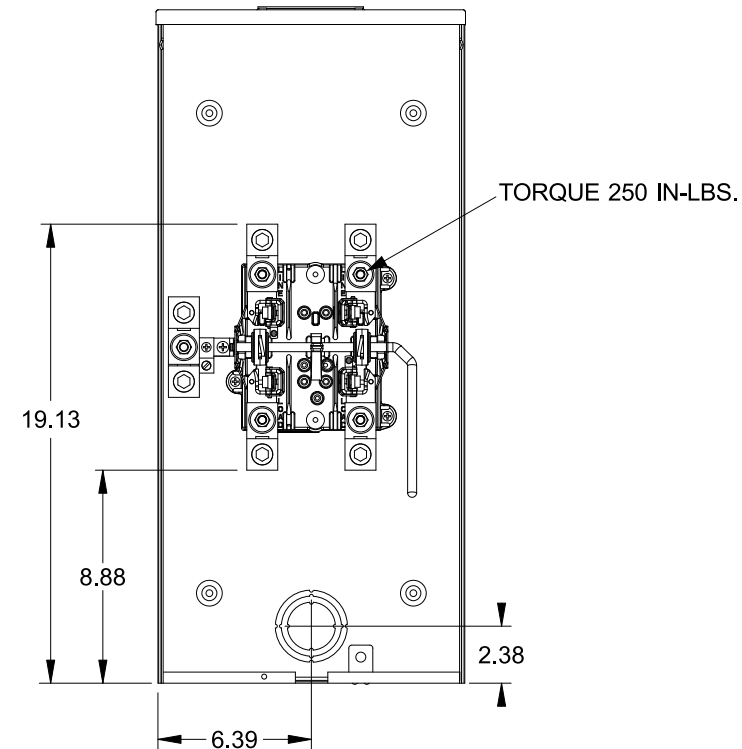

## Features and Ratings

- Ringless Type Meter Socket
- 320A Continuous, 400A Max., 600V AC
- Outdoor Enclosure (NEMA Type 3R)
- Painted G90 Steel Enclosure
- 1 Phase, 3 Wire, Commercial Socket
- 4 Jaw Meter Socket
- Meter Socket Type HQ-4SUT
- For Overhead & Underground Service
- HD Type Hub Opening
- Lever Bypass
- 7/8" Barrel Lock Provision w/Bracket

## Accessories

| CONDUIT HUBS (HD Type) |                     |
|------------------------|---------------------|
| TRADE SIZE             | CATALOG No.         |
| 3 INCH                 | EC56856 or H56856-2 |
| 3-1/2 INCH             | EC56857 or H56857-2 |
| 4 INCH                 | EC56858 or H56858-2 |
| Hub Cover Plate        | EC56933 or H56933S  |

### Meter Opening Cover Plate

Cat No: H659-0162

## Connectors, Wire Sizes and Torques

| CONNECTOR         | PART No. | WIRE SIZE                          | HEX DRIVE | TORQUE      |
|-------------------|----------|------------------------------------|-----------|-------------|
| LINE/LOAD/NEUTRAL | 60162    | #4-600 kcmil/<br>(2) 1/0-250 kcmil | 3/8"      | 375 IN-LBS. |
| GROUND            | 67554A   | #14 - 2/0 AWG                      | ..        | 50 IN-LBS.  |