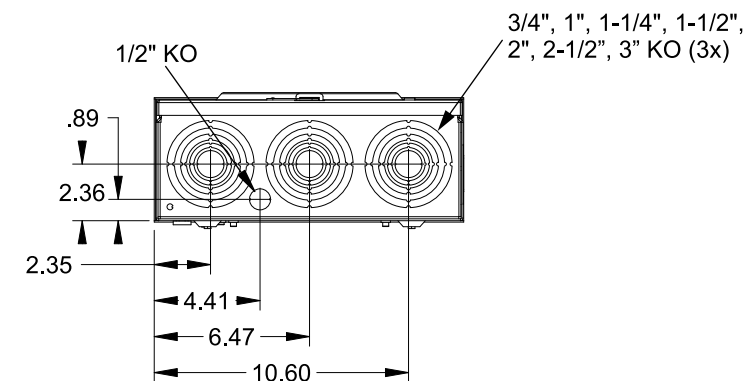

## Features and Ratings

- Ringless Type Meter Socket
- 320A Continuous, 400A Max., 600V AC
- Outdoor Enclosure (NEMA Type 3R)
- Painted G90 Steel Enclosure
- 1 Phase, 3 Wire, Commercial Socket
- 4 Jaw Meter Socket
- Meter Socket Type HQ-4SUT
- For Overhead & Underground Service
- HD Type Hub Opening
- Lever Bypass
- 7/8" Barrel Lock Provision w/Bracket

TYPE HD (LARGE) HUB OPENING

VIEW SHOWN WITH COVER REMOVED

## Accessories

| CONDUIT HUBS (HD Type) |                     |
|------------------------|---------------------|
| TRADE SIZE             | CATALOG No.         |
| 3 INCH                 | EC56856 or H56856-2 |
| 3-1/2 INCH             | EC56857 or H56857-2 |
| 4 INCH                 | EC56858 or H56858-2 |
| Hub Cover Plate        | EC56933 or H56933S  |

## Connectors, Wire Sizes and Torques

| CONNECTOR         | PART No. | WIRE SIZE                          | HEX DRIVE | TORQUE      |
|-------------------|----------|------------------------------------|-----------|-------------|
| LINE/LOAD/NEUTRAL | 60162    | #4-600 kcmil/<br>(2) 1/0-250 kcmil | 3/8"      | 375 IN-LBS. |
| GROUND            | 67554A   | #14 - 2/0 AWG                      | ..        | 50 IN-LBS.  |