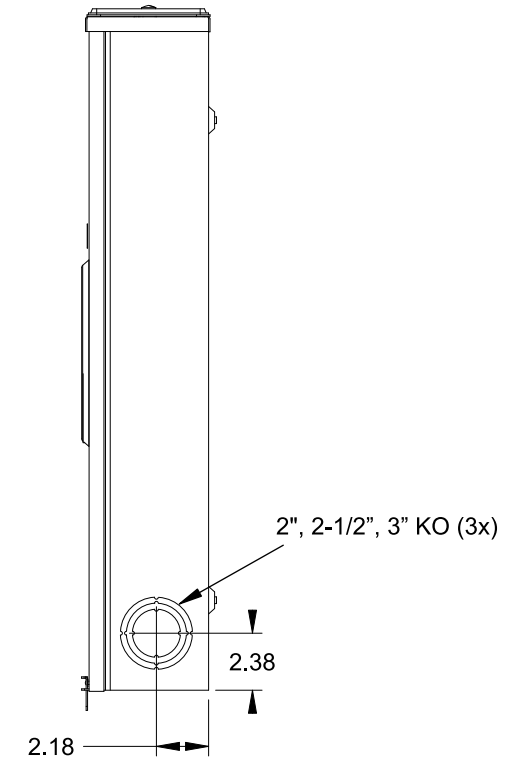

Catalog Number: 47604-02QG

Features and Ratings

- Ringless Type Meter Socket
- 320A Continuous, 400A Max., 600V AC
- Outdoor Enclosure (NEMA Type 3R)
- Painted G90 Steel Enclosure
- 1 Phase, 3-Wire, Commercial Socket
- 4 Jaw Meter Socket
- Meter Socket Type HQ-4SU
- For Overhead & Underground Service
- HD Type Hub Opening w/Large Coverplate
- Lever Bypass

LARGE COVERPLATE

VIEW SHOWN WITH COVER REMOVED

Accessories

CONDUIT HUBS (HD Type)	
TRADE SIZE	CATALOG No.
3 INCH	EC56856 or H56856-2
3-1/2 INCH	EC56857 or H56857-2
4 INCH	EC56858 or H56858-2
Hub Cover Plate	EC56933 or H56933S

Meter Opening Cover Plate
 Cat No: H659-0162
 5th Jaw Kit
 Cat. No: EC35815-2

Connectors, Wire Sizes and Torques

CONNECTOR	PART No.	WIRE SIZE	HEX DRIVE	TORQUE
LINE/LOAD/NEUTRAL	58022	(2) #6-250 kcmil	5/16"	275 IN-LBS.
GROUND	67554A	#14 - 2/0 AWG	..	50 IN-LBS.

© 2016 Copyright Siemens Industry, Inc.

TALON

Meter Socket

Description: **320A Cont, 4 Jaw, HQ-4SU, 600V AC, Painted Steel Enclosure**

JEL 3/18/16 DO NOT SCALE DRAWING Dwg No: **47604-02QG**