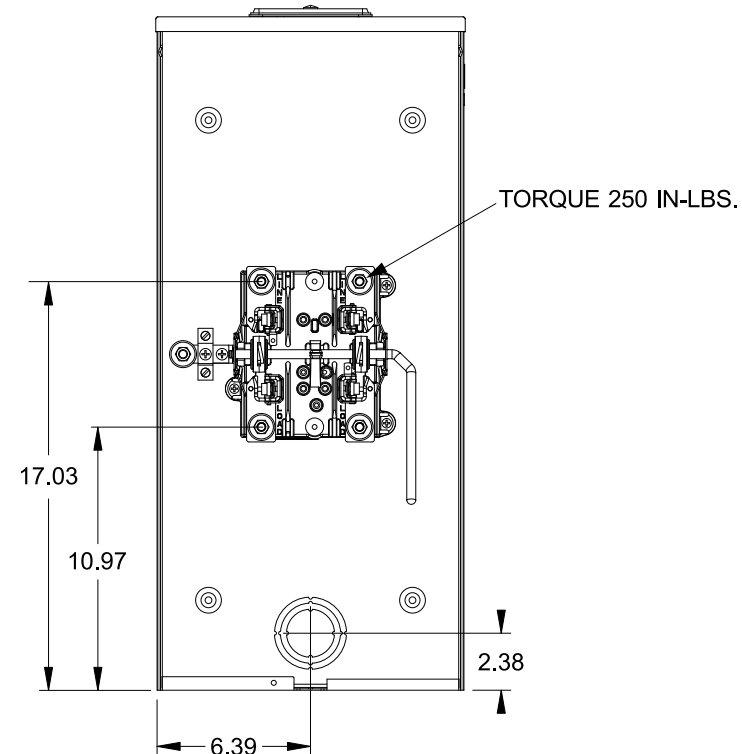

Catalog Number: 47604-02QG

Features and Ratings

- Ringless Type Meter Socket
- 320A Continuous, 400A Max., 600V AC
- Outdoor Enclosure (NEMA Type 3R)
- Painted G90 Steel Enclosure
- 1 Phase, 3-Wire, Commercial Socket
- 4 Jaw Meter Socket
- Meter Socket Type HQ-4SU
- For Overhead & Underground Service
- HD Type Hub Opening w/Large Coverplate
- Lever Bypass

LARGE COVERPLATE

VIEW SHOWN WITH COVER REMOVED

Accessories

CONDUIT HUBS (HD Type)	
TRADE SIZE	CATALOG No.
3 INCH	EC56856 or H56856-2
3-1/2 INCH	EC56857 or H56857-2
4 INCH	EC56858 or H56858-2
Hub Cover Plate	EC56933 or H56933S

Meter Opening Cover Plate
 Cat No: H659-0162
 5th Jaw Kit
 Cat. No: EC35815-2

Connectors, Wire Sizes and Torques

CONNECTOR	PART No.	WIRE SIZE	HEX DRIVE	TORQUE
LINE/LOAD/NEUTRAL	58022	(2) #6-250 kcmil	5/16"	275 IN-LBS.
GROUND	67554A	#14 - 2/0 AWG	..	50 IN-LBS.

© 2016 Copyright Siemens Industry, Inc.

TALON

Meter Socket

Description: **320A Cont, 4 Jaw, HQ-4SU, 600V AC, Painted Steel Enclosure**

JEL 3/18/16 DO NOT SCALE DRAWING Dwg No: **47604-02QG**