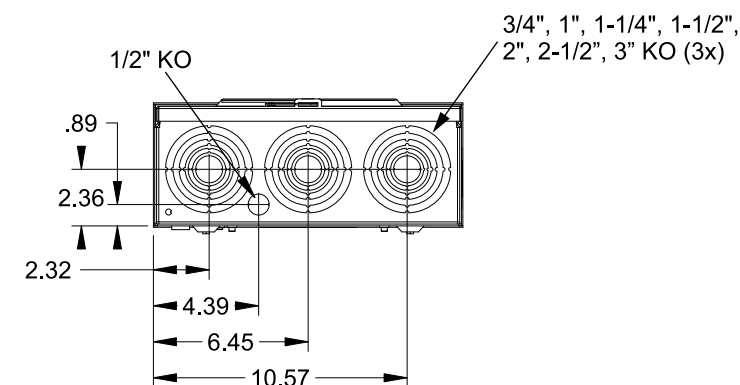

Catalog Number: 47604-02QG

Features and Ratings

- Ringless Type Meter Socket
- 320A Continuous, 400A Max., 600V AC
- Outdoor Enclosure (NEMA Type 3R)
- Painted G90 Steel Enclosure
- 1 Phase, 3-Wire, Commercial Socket
- 4 Jaw Meter Socket
- Meter Socket Type HQ-4SU
- For Overhead & Underground Service
- HD Type Hub Opening w/Large Coverplate
- Lever Bypass

LARGE COVERPLATE

VIEW SHOWN WITH COVER REMOVED

Accessories

CONDUIT HUBS (HD Type)	
TRADE SIZE	CATALOG No.
3 INCH	EC56856 or H56856-2
3-1/2 INCH	EC56857 or H56857-2
4 INCH	EC56858 or H56858-2
Hub Cover Plate	EC56933 or H56933S

Meter Opening Cover Plate
 Cat No: H659-0162
 5th Jaw Kit
 Cat. No: EC35815-2

Connectors, Wire Sizes and Torques

CONNECTOR	PART No.	WIRE SIZE	HEX DRIVE	TORQUE
LINE/LOAD/NEUTRAL	58022	(2) #6-250 kcmil	5/16"	275 IN-LBS.
GROUND	67554A	#14 - 2/0 AWG	..	50 IN-LBS.

© 2016 Copyright Siemens Industry, Inc.

TALON

Meter Socket

Description: **320A Cont, 4 Jaw, HQ-4SU, 600V AC, Painted Steel Enclosure**

JEL 3/18/16 DO NOT SCALE DRAWING Dwg No: **47604-02QG**