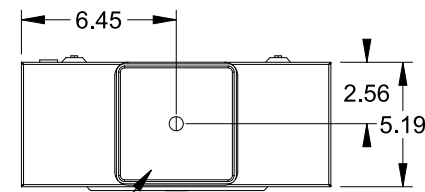

Catalog Number: 47604-02QG

Features and Ratings

- Ringless Type Meter Socket
- 320A Continuous, 400A Max., 600V AC
- Outdoor Enclosure (NEMA Type 3R)
- Painted G90 Steel Enclosure
- 1 Phase, 3-Wire, Commercial Socket
- 4 Jaw Meter Socket
- Meter Socket Type HQ-4SU
- For Overhead & Underground Service
- HD Type Hub Opening w/Large Coverplate
- Lever Bypass

LARGE COVERPLATE

VIEW SHOWN WITH COVER REMOVED

Accessories

CONDUIT HUBS (HD Type)	
TRADE SIZE	CATALOG No.
3 INCH	EC56856 or H56856-2
3-1/2 INCH	EC56857 or H56857-2
4 INCH	EC56858 or H56858-2
Hub Cover Plate	EC56933 or H56933S

Meter Opening Cover Plate
 Cat No: H659-0162
 5th Jaw Kit
 Cat. No: EC35815-2

Connectors, Wire Sizes and Torques

CONNECTOR	PART No.	WIRE SIZE	HEX DRIVE	TORQUE
LINE/LOAD/NEUTRAL	58022	(2) #6-250 kcmil	5/16"	275 IN-LBS.
GROUND	67554A	#14 - 2/0 AWG	..	50 IN-LBS.

© 2016 Copyright Siemens Industry, Inc.

TALON

Meter Socket

Description: **320A Cont, 4 Jaw, HQ-4SU, 600V AC, Painted Steel Enclosure**

JEL 3/18/16 DO NOT SCALE DRAWING Dwg No: **47604-02QG**