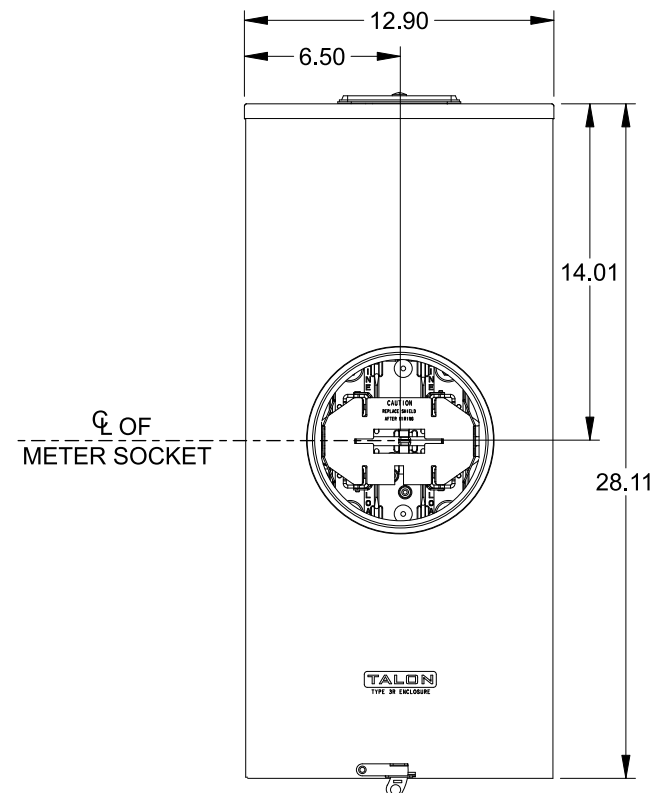

Catalog Number: 47604-02QG

Features and Ratings

- Ringless Type Meter Socket
- 320A Continuous, 400A Max., 600V AC
- Outdoor Enclosure (NEMA Type 3R)
- Painted G90 Steel Enclosure
- 1 Phase, 3-Wire, Commercial Socket
- 4 Jaw Meter Socket
- Meter Socket Type HQ-4SU
- For Overhead & Underground Service
- HD Type Hub Opening w/Large Coverplate
- Lever Bypass

LARGE COVERPLATE

VIEW SHOWN WITH COVER REMOVED

Accessories

CONDUIT HUBS (HD Type)	
TRADE SIZE	CATALOG No.
3 INCH	EC56856 or H56856-2
3-1/2 INCH	EC56857 or H56857-2
4 INCH	EC56858 or H56858-2
Hub Cover Plate	EC56933 or H56933S

Meter Opening Cover Plate
 Cat No: H659-0162
 5th Jaw Kit
 Cat. No: EC35815-2

Connectors, Wire Sizes and Torques

CONNECTOR	PART No.	WIRE SIZE	HEX DRIVE	TORQUE
LINE/LOAD/NEUTRAL	58022	(2) #6-250 kcmil	5/16"	275 IN-LBS.
GROUND	67554A	#14 - 2/0 AWG	..	50 IN-LBS.

© 2016 Copyright Siemens Industry, Inc.

TALON

Meter Socket

Description: **320A Cont, 4 Jaw, HQ-4SU, 600V AC, Painted Steel Enclosure**

JEL 3/18/16 DO NOT SCALE DRAWING Dwg No: **47604-02QG**