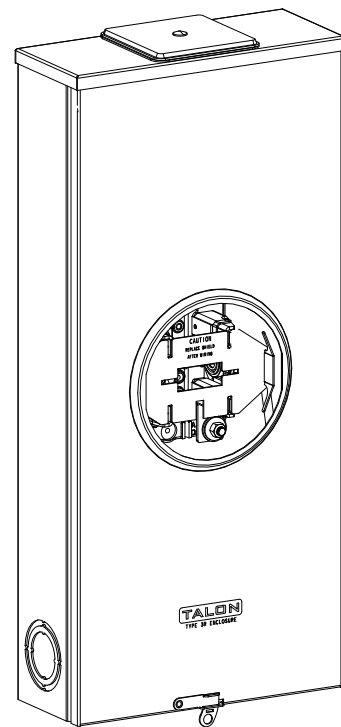

Catalog Number: 47604-02QG

Features and Ratings

- Ringless Type Meter Socket
- 320A Continuous, 400A Max., 600V AC
- Outdoor Enclosure (NEMA Type 3R)
- Painted G90 Steel Enclosure
- 1 Phase, 3-Wire, Commercial Socket
- 4 Jaw Meter Socket
- Meter Socket Type HQ-4SU
- For Overhead & Underground Service
- HD Type Hub Opening w/Large Coverplate
- Lever Bypass

LARGE COVERPLATE

VIEW SHOWN WITH COVER REMOVED

Accessories

CONDUIT HUBS (HD Type)	
TRADE SIZE	CATALOG No.
3 INCH	EC56856 or H56856-2
3-1/2 INCH	EC56857 or H56857-2
4 INCH	EC56858 or H56858-2
Hub Cover Plate	EC56933 or H56933S

Meter Opening Cover Plate
 Cat No: H659-0162
 5th Jaw Kit
 Cat. No: EC35815-2

Connectors, Wire Sizes and Torques

CONNECTOR	PART No.	WIRE SIZE	HEX DRIVE	TORQUE
LINE/LOAD/NEUTRAL	58022	(2) #6-250 kcmil	5/16"	275 IN-LBS.
GROUND	67554A	#14 - 2/0 AWG	..	50 IN-LBS.

© 2016 Copyright Siemens Industry, Inc.

TALON

Meter Socket

Description: **320A Cont, 4 Jaw, HQ-4SU, 600V AC, Painted Steel Enclosure**

JEL 3/18/16 DO NOT SCALE DRAWING Dwg No: **47604-02QG**