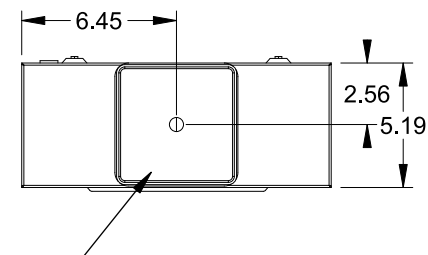

Catalog Number: 47604-02CV

Features and Ratings

- Ringless Type Meter Socket
- 320A Continuous, 400A Max., 600V AC
- Outdoor Enclosure (NEMA Type 3R)
- Painted G90 Steel Enclosure
- 1 Phase, 3 Wire, Commercial Socket
- 4 Jaw Meter Socket
- Meter Socket Type HQ-4SU
- For Overhead & Underground Service
- HD Type Hub Opening w/Large Coverplate
- Lever Bypass

LARGE HUB OPENING COVERPLATE INCLUDED

VIEW SHOWN WITH COVER REMOVED

Accessories

CONDUIT HUBS (HD Type)	
TRADE SIZE	CATALOG No.
3 INCH	EC56856 or H56856-2
3-1/2 INCH	EC56857 or H56857-2
4 INCH	EC56858 or H56858-2
Hub Cover Plate	EC56933 or H56933S

Meter Opening Cover Plate
 Cat No: H659-0162
 5th Jaw Kit
 Cat. No: EC35815-2

Connectors, Wire Sizes and Torques

CONNECTOR	PART No.	WIRE SIZE	HEX DRIVE	TORQUE
LINE/LOAD/NEUTRAL	58022	(2) #6-250 kcmil	5/16"	275 IN-LBS.
GROUND	67554A	#14 - 2/0 AWG	..	50 IN-LBS.

© 2016 Copyright Siemens Industry, Inc.

TALON
Meter Socket

Description: **320A Cont, 4 Jaw, HQ-4SU, 600V AC, Painted Steel Enclosure**

JEL 3/18/16 | DO NOT SCALE DRAWING | Dwg No: **47604-02CV**