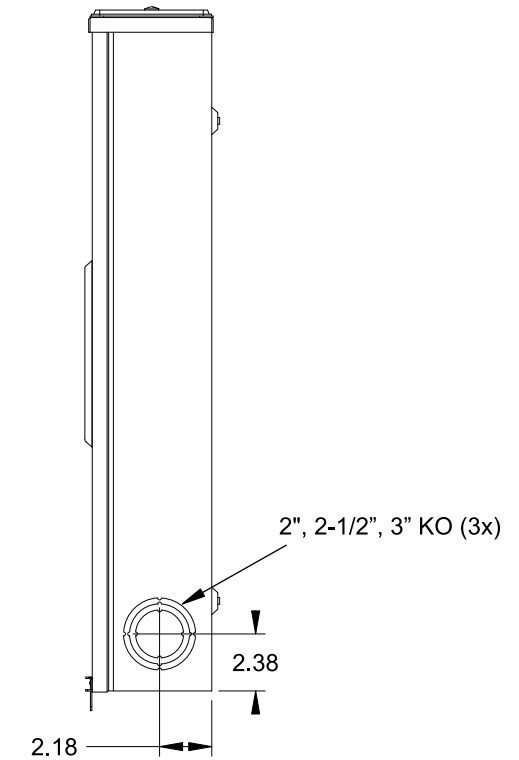

Catalog Number: 47604-02CV

Features and Ratings

- Ringless Type Meter Socket
- 320A Continuous, 400A Max., 600V AC
- Outdoor Enclosure (NEMA Type 3R)
- Painted G90 Steel Enclosure
- 1 Phase, 3 Wire, Commercial Socket
- 4 Jaw Meter Socket
- Meter Socket Type HQ-4SU
- For Overhead & Underground Service
- HD Type Hub Opening w/Large Coverplate
- Lever Bypass

LARGE HUB OPENING COVERPLATE INCLUDED

VIEW SHOWN WITH COVER REMOVED

Accessories

CONDUIT HUBS (HD Type)	
TRADE SIZE	CATALOG No.
3 INCH	EC56856 or H56856-2
3-1/2 INCH	EC56857 or H56857-2
4 INCH	EC56858 or H56858-2
Hub Cover Plate	EC56933 or H56933S

Meter Opening Cover Plate
 Cat No: H659-0162
 5th Jaw Kit
 Cat. No: EC35815-2

Connectors, Wire Sizes and Torques

CONNECTOR	PART No.	WIRE SIZE	HEX DRIVE	TORQUE
LINE/LOAD/NEUTRAL	58022	(2) #6-250 kcmil	5/16"	275 IN-LBS.
GROUND	67554A	#14 - 2/0 AWG	..	50 IN-LBS.

© 2016 Copyright Siemens Industry, Inc.

TALON
Meter Socket

Description: **320A Cont, 4 Jaw, HQ-4SU, 600V AC, Painted Steel Enclosure**

JEL 3/18/16 | DO NOT SCALE DRAWING | Dwg No: **47604-02CV**