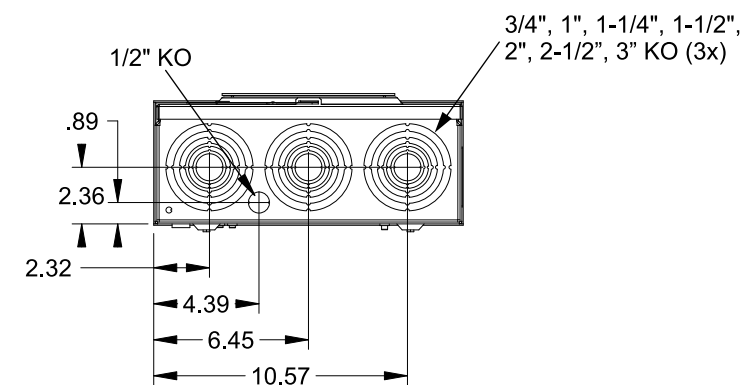

Catalog Number: 47604-02CV

Features and Ratings

- Ringless Type Meter Socket
- 320A Continuous, 400A Max., 600V AC
- Outdoor Enclosure (NEMA Type 3R)
- Painted G90 Steel Enclosure
- 1 Phase, 3 Wire, Commercial Socket
- 4 Jaw Meter Socket
- Meter Socket Type HQ-4SU
- For Overhead & Underground Service
- HD Type Hub Opening w/Large Coverplate
- Lever Bypass

LARGE HUB OPENING COVERPLATE INCLUDED

VIEW SHOWN WITH COVER REMOVED

Accessories

CONDUIT HUBS (HD Type)	
TRADE SIZE	CATALOG No.
3 INCH	EC56856 or H56856-2
3-1/2 INCH	EC56857 or H56857-2
4 INCH	EC56858 or H56858-2
Hub Cover Plate	EC56933 or H56933S

Meter Opening Cover Plate
 Cat No: H659-0162
 5th Jaw Kit
 Cat. No: EC35815-2

Connectors, Wire Sizes and Torques

CONNECTOR	PART No.	WIRE SIZE	HEX DRIVE	TORQUE
LINE/LOAD/NEUTRAL	58022	(2) #6-250 kcmil	5/16"	275 IN-LBS.
GROUND	67554A	#14 - 2/0 AWG	..	50 IN-LBS.

© 2016 Copyright Siemens Industry, Inc.

TALON
Meter Socket

Description: **320A Cont, 4 Jaw, HQ-4SU, 600V AC, Painted Steel Enclosure**

JEL 3/18/16 | DO NOT SCALE DRAWING | Dwg No: **47604-02CV**