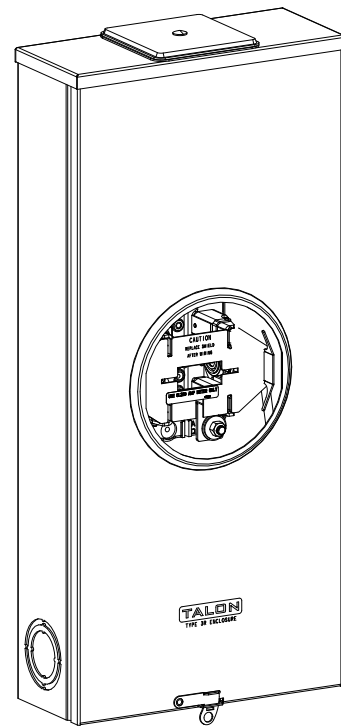

Catalog Number: 47604-02CV

Features and Ratings

- Ringless Type Meter Socket
- 320A Continuous, 400A Max., 600V AC
- Outdoor Enclosure (NEMA Type 3R)
- Painted G90 Steel Enclosure
- 1 Phase, 3 Wire, Commercial Socket
- 4 Jaw Meter Socket
- Meter Socket Type HQ-4SU
- For Overhead & Underground Service
- HD Type Hub Opening w/Large Coverplate
- Lever Bypass

LARGE HUB OPENING COVERPLATE INCLUDED

VIEW SHOWN WITH COVER REMOVED

Accessories

CONDUIT HUBS (HD Type)	
TRADE SIZE	CATALOG No.
3 INCH	EC56856 or H56856-2
3-1/2 INCH	EC56857 or H56857-2
4 INCH	EC56858 or H56858-2
Hub Cover Plate	EC56933 or H56933S

Meter Opening Cover Plate
 Cat No: H659-0162
 5th Jaw Kit
 Cat. No: EC35815-2

Connectors, Wire Sizes and Torques

CONNECTOR	PART No.	WIRE SIZE	HEX DRIVE	TORQUE
LINE/LOAD/NEUTRAL	58022	(2) #6-250 kcmil	5/16"	275 IN-LBS.
GROUND	67554A	#14 - 2/0 AWG	..	50 IN-LBS.

© 2016 Copyright Siemens Industry, Inc.

TALON
Meter Socket

Description: **320A Cont, 4 Jaw, HQ-4SU, 600V AC, Painted Steel Enclosure**

JEL 3/18/16 | DO NOT SCALE DRAWING | Dwg No: **47604-02CV**