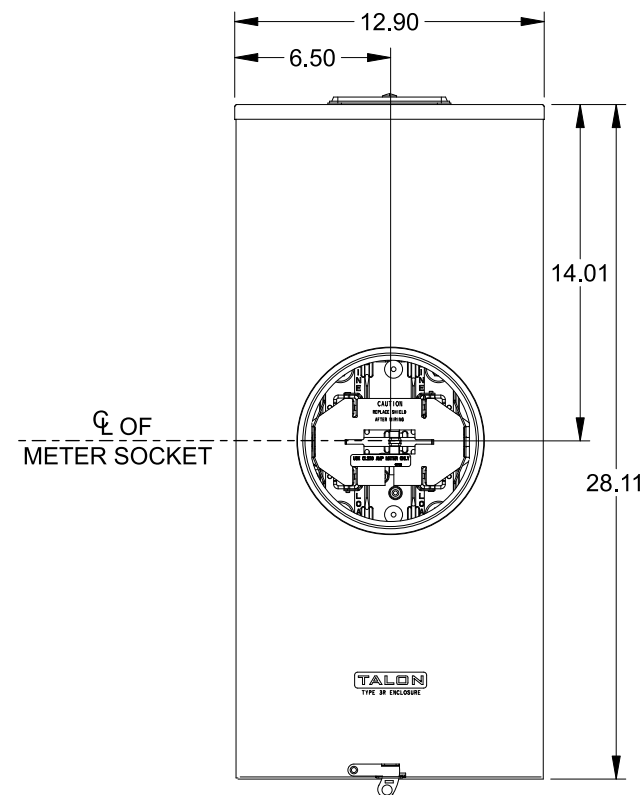

Catalog Number: 47604-02CV

Features and Ratings

- Ringless Type Meter Socket
- 320A Continuous, 400A Max., 600V AC
- Outdoor Enclosure (NEMA Type 3R)
- Painted G90 Steel Enclosure
- 1 Phase, 3 Wire, Commercial Socket
- 4 Jaw Meter Socket
- Meter Socket Type HQ-4SU
- For Overhead & Underground Service
- HD Type Hub Opening w/Large Coverplate
- Lever Bypass

LARGE HUB OPENING COVERPLATE INCLUDED

VIEW SHOWN WITH COVER REMOVED

Accessories

CONDUIT HUBS (HD Type)	
TRADE SIZE	CATALOG No.
3 INCH	EC56856 or H56856-2
3-1/2 INCH	EC56857 or H56857-2
4 INCH	EC56858 or H56858-2
Hub Cover Plate	EC56933 or H56933S

Meter Opening Cover Plate
 Cat No: H659-0162
 5th Jaw Kit
 Cat. No: EC35815-2

Connectors, Wire Sizes and Torques

CONNECTOR	PART No.	WIRE SIZE	HEX DRIVE	TORQUE
LINE/LOAD/NEUTRAL	58022	(2) #6-250 kcmil	5/16"	275 IN-LBS.
GROUND	67554A	#14 - 2/0 AWG	..	50 IN-LBS.

© 2016 Copyright Siemens Industry, Inc.

TALON
Meter Socket

Description: **320A Cont, 4 Jaw, HQ-4SU, 600V AC, Painted Steel Enclosure**

JEL 3/18/16 | DO NOT SCALE DRAWING | Dwg No: **47604-02CV**