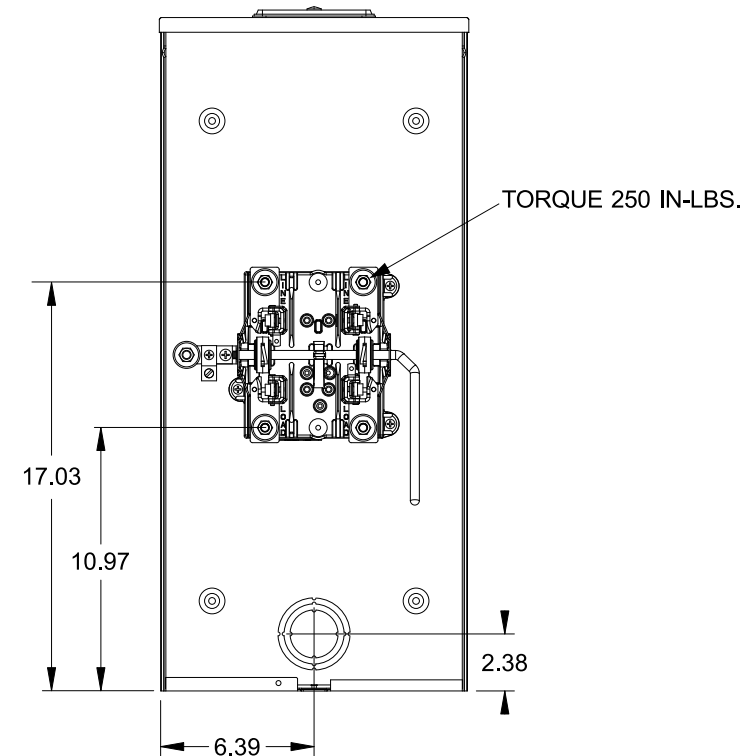

Catalog Number: 47604-02CV

Features and Ratings

- Ringless Type Meter Socket
- 320A Continuous, 400A Max., 600V AC
- Outdoor Enclosure (NEMA Type 3R)
- Painted G90 Steel Enclosure
- 1 Phase, 3 Wire, Commercial Socket
- 4 Jaw Meter Socket
- Meter Socket Type HQ-4SU
- For Overhead & Underground Service
- HD Type Hub Opening w/Large Coverplate
- Lever Bypass

LARGE HUB OPENING COVERPLATE INCLUDED

VIEW SHOWN WITH COVER REMOVED

Accessories

CONDUIT HUBS (HD Type)	
TRADE SIZE	CATALOG No.
3 INCH	EC56856 or H56856-2
3-1/2 INCH	EC56857 or H56857-2
4 INCH	EC56858 or H56858-2
Hub Cover Plate	EC56933 or H56933S

Meter Opening Cover Plate
 Cat No: H659-0162
 5th Jaw Kit
 Cat. No: EC35815-2

Connectors, Wire Sizes and Torques

CONNECTOR	PART No.	WIRE SIZE	HEX DRIVE	TORQUE
LINE/LOAD/NEUTRAL	58022	(2) #6-250 kcmil	5/16"	275 IN-LBS.
GROUND	67554A	#14 - 2/0 AWG	..	50 IN-LBS.

© 2016 Copyright Siemens Industry, Inc.

TALON
Meter Socket

Description: **320A Cont, 4 Jaw, HQ-4SU, 600V AC, Painted Steel Enclosure**

JEL 3/18/16 | DO NOT SCALE DRAWING | Dwg No: **47604-02CV**