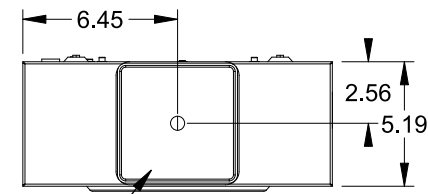

**Catalog Number: 47604-02BP**

**Features and Ratings**

- Ringless Type Meter Socket
- 320A Continuous, 400A Max., 600V AC
- Outdoor Enclosure (NEMA Type 3R)
- Painted G90 Steel Enclosure
- 1 Phase, 3 Wire, Commercial Socket
- 4 Jaw Meter Socket
- Meter Socket Type HQ-4SU
- For Overhead & Underground Service
- HD Type Hub Opening, Cover Plate Installed
- Lever Bypass
- 7/8" Barrel Lock Provision w/Bracket

TYPE HD (LARGE) HUB OPENING COVER PLATE INSTALLED

VIEW SHOWN WITH COVER REMOVED

**Accessories**

CONDUIT HUBS (HD Type)	
TRADE SIZE	CATALOG No.
3 INCH	EC56856 or H56856-2
3-1/2 INCH	EC56857 or H56857-2
4 INCH	EC56858 or H56858-2
Hub Cover Plate	EC56933 or H56933S

Meter Opening Cover Plate  
Cat No: H659-0162  
5th Jaw Kit  
Cat. No: EC35815-2

**Connectors, Wire Sizes and Torques**

CONNECTOR	PART No.	WIRE SIZE	HEX DRIVE	TORQUE
LINE/LOAD/NEUTRAL	58890-1	#6 - 350 kcmil	5/16"	275 IN-LBS.
GROUND	67554A	#14 - 2/0 AWG	..	50 IN-LBS.

© 2016 Copyright Siemens Industry, Inc.

**TALON**

**Meter Socket**

Description: **320A Cont, 4 Jaw, HQ-4SU, 600V AC, Painted Steel Enclosure**

JEL 3/18/16 | DO NOT SCALE DRAWING | Dwg No: **47604-02BP**