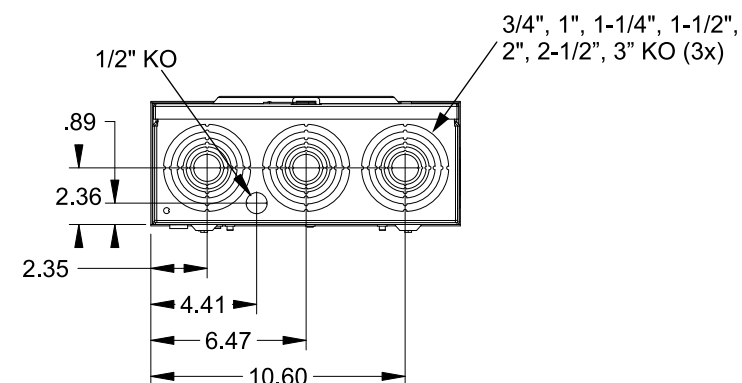

**Catalog Number: 47604-02BP**

**Features and Ratings**

- Ringless Type Meter Socket
- 320A Continuous, 400A Max., 600V AC
- Outdoor Enclosure (NEMA Type 3R)
- Painted G90 Steel Enclosure
- 1 Phase, 3 Wire, Commercial Socket
- 4 Jaw Meter Socket
- Meter Socket Type HQ-4SU
- For Overhead & Underground Service
- HD Type Hub Opening, Cover Plate Installed
- Lever Bypass
- 7/8" Barrel Lock Provision w/Bracket

TYPE HD (LARGE) HUB OPENING COVER PLATE INSTALLED

VIEW SHOWN WITH COVER REMOVED

**Accessories**

CONDUIT HUBS (HD Type)	
TRADE SIZE	CATALOG No.
3 INCH	EC56856 or H56856-2
3-1/2 INCH	EC56857 or H56857-2
4 INCH	EC56858 or H56858-2
Hub Cover Plate	EC56933 or H56933S

Meter Opening Cover Plate  
Cat No: H659-0162  
5th Jaw Kit  
Cat. No: EC35815-2

**Connectors, Wire Sizes and Torques**

CONNECTOR	PART No.	WIRE SIZE	HEX DRIVE	TORQUE
LINE/LOAD/NEUTRAL	58890-1	#6 - 350 kcmil	5/16"	275 IN-LBS.
GROUND	67554A	#14 - 2/0 AWG	..	50 IN-LBS.

© 2016 Copyright Siemens Industry, Inc.

**TALON**

**Meter Socket**

Description: **320A Cont, 4 Jaw, HQ-4SU, 600V AC, Painted Steel Enclosure**

JEL 3/18/16 | DO NOT SCALE DRAWING | Dwg No: **47604-02BP**