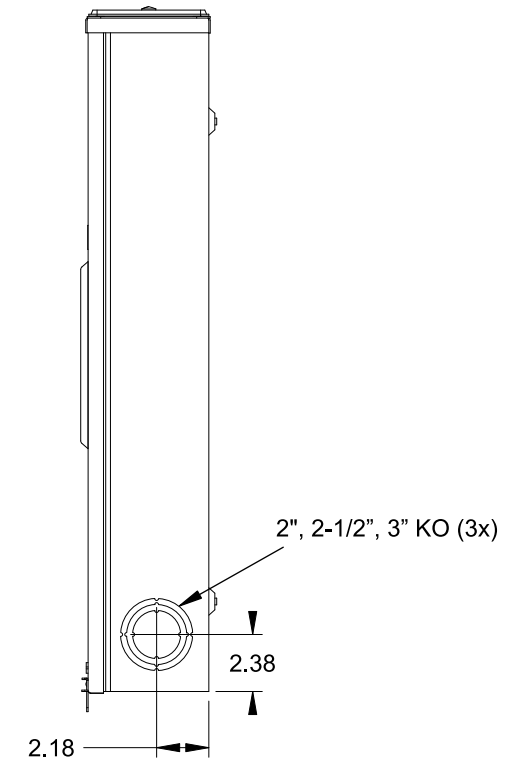

**Catalog Number: 47604-02BP**

**Features and Ratings**

- Ringless Type Meter Socket
- 320A Continuous, 400A Max., 600V AC
- Outdoor Enclosure (NEMA Type 3R)
- Painted G90 Steel Enclosure
- 1 Phase, 3 Wire, Commercial Socket
- 4 Jaw Meter Socket
- Meter Socket Type HQ-4SU
- For Overhead & Underground Service
- HD Type Hub Opening, Cover Plate Installed
- Lever Bypass
- 7/8" Barrel Lock Provision w/Bracket

TYPE HD (LARGE) HUB OPENING COVER PLATE INSTALLED

VIEW SHOWN WITH COVER REMOVED

**Accessories**

CONDUIT HUBS (HD Type)	
TRADE SIZE	CATALOG No.
3 INCH	EC56856 or H56856-2
3-1/2 INCH	EC56857 or H56857-2
4 INCH	EC56858 or H56858-2
Hub Cover Plate	EC56933 or H56933S

Meter Opening Cover Plate  
Cat No: H659-0162  
5th Jaw Kit  
Cat. No: EC35815-2

**Connectors, Wire Sizes and Torques**

CONNECTOR	PART No.	WIRE SIZE	HEX DRIVE	TORQUE
LINE/LOAD/NEUTRAL	58890-1	#6 - 350 kcmil	5/16"	275 IN-LBS.
GROUND	67554A	#14 - 2/0 AWG	..	50 IN-LBS.

© 2016 Copyright Siemens Industry, Inc.

**TALON**

**Meter Socket**

Description: **320A Cont, 4 Jaw, HQ-4SU, 600V AC, Painted Steel Enclosure**

JEL 3/18/16 | DO NOT SCALE DRAWING | Dwg No: **47604-02BP**