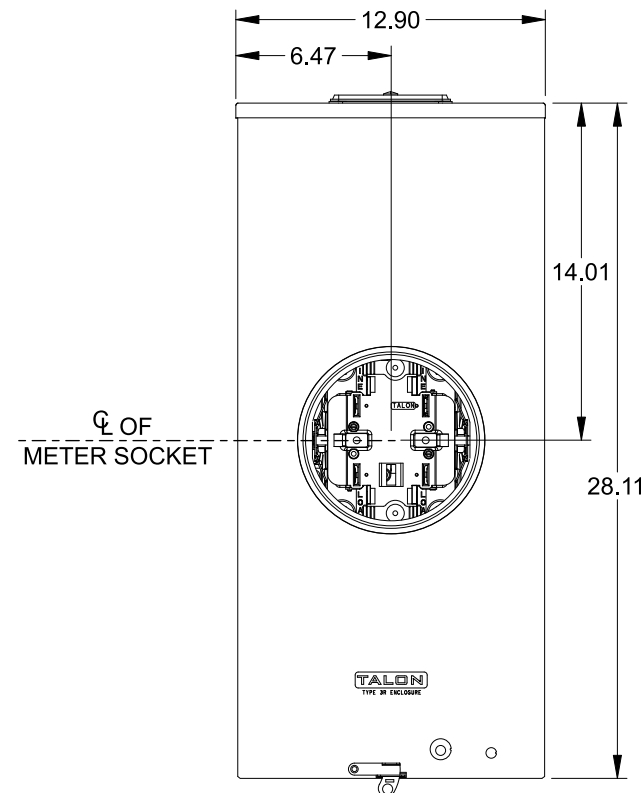

**Catalog Number: 47604-02BP**

**Features and Ratings**

- Ringless Type Meter Socket
- 320A Continuous, 400A Max., 600V AC
- Outdoor Enclosure (NEMA Type 3R)
- Painted G90 Steel Enclosure
- 1 Phase, 3 Wire, Commercial Socket
- 4 Jaw Meter Socket
- Meter Socket Type HQ-4SU
- For Overhead & Underground Service
- HD Type Hub Opening, Cover Plate Installed
- Lever Bypass
- 7/8" Barrel Lock Provision w/Bracket

TYPE HD (LARGE) HUB OPENING COVER PLATE INSTALLED

VIEW SHOWN WITH COVER REMOVED

**Accessories**

CONDUIT HUBS (HD Type)	
TRADE SIZE	CATALOG No.
3 INCH	EC56856 or H56856-2
3-1/2 INCH	EC56857 or H56857-2
4 INCH	EC56858 or H56858-2
Hub Cover Plate	EC56933 or H56933S

Meter Opening Cover Plate  
Cat No: H659-0162  
5th Jaw Kit  
Cat. No: EC35815-2

**Connectors, Wire Sizes and Torques**

CONNECTOR	PART No.	WIRE SIZE	HEX DRIVE	TORQUE
LINE/LOAD/NEUTRAL	58890-1	#6 - 350 kcmil	5/16"	275 IN-LBS.
GROUND	67554A	#14 - 2/0 AWG	..	50 IN-LBS.

© 2016 Copyright Siemens Industry, Inc.

**TALON**

**Meter Socket**

Description: **320A Cont, 4 Jaw, HQ-4SU, 600V AC, Painted Steel Enclosure**

JEL 3/18/16 | DO NOT SCALE DRAWING | Dwg No: **47604-02BP**