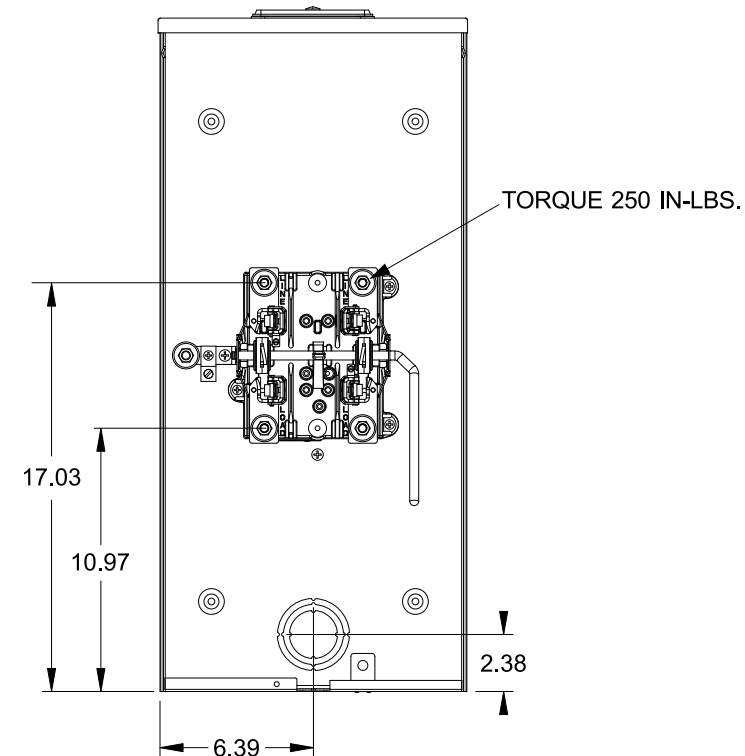

**Catalog Number: 47604-02BP**

**Features and Ratings**

- Ringless Type Meter Socket
- 320A Continuous, 400A Max., 600V AC
- Outdoor Enclosure (NEMA Type 3R)
- Painted G90 Steel Enclosure
- 1 Phase, 3 Wire, Commercial Socket
- 4 Jaw Meter Socket
- Meter Socket Type HQ-4SU
- For Overhead & Underground Service
- HD Type Hub Opening, Cover Plate Installed
- Lever Bypass
- 7/8" Barrel Lock Provision w/Bracket

TYPE HD (LARGE) HUB OPENING COVER PLATE INSTALLED

VIEW SHOWN WITH COVER REMOVED

**Accessories**

CONDUIT HUBS (HD Type)	
TRADE SIZE	CATALOG No.
3 INCH	EC56856 or H56856-2
3-1/2 INCH	EC56857 or H56857-2
4 INCH	EC56858 or H56858-2
Hub Cover Plate	EC56933 or H56933S

Meter Opening Cover Plate  
Cat No: H659-0162  
5th Jaw Kit  
Cat. No: EC35815-2

**Connectors, Wire Sizes and Torques**

CONNECTOR	PART No.	WIRE SIZE	HEX DRIVE	TORQUE
LINE/LOAD/NEUTRAL	58890-1	#6 - 350 kcmil	5/16"	275 IN-LBS.
GROUND	67554A	#14 - 2/0 AWG	..	50 IN-LBS.

© 2016 Copyright Siemens Industry, Inc.

**TALON**

**Meter Socket**

Description: **320A Cont, 4 Jaw, HQ-4SU, 600V AC, Painted Steel Enclosure**

JEL 3/18/16 | DO NOT SCALE DRAWING | Dwg No: **47604-02BP**