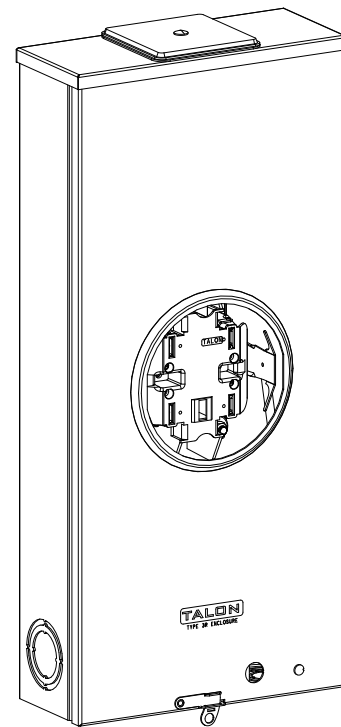

**Catalog Number: 47604-02BP**

**Features and Ratings**

- Ringless Type Meter Socket
- 320A Continuous, 400A Max., 600V AC
- Outdoor Enclosure (NEMA Type 3R)
- Painted G90 Steel Enclosure
- 1 Phase, 3 Wire, Commercial Socket
- 4 Jaw Meter Socket
- Meter Socket Type HQ-4SU
- For Overhead & Underground Service
- HD Type Hub Opening, Cover Plate Installed
- Lever Bypass
- 7/8" Barrel Lock Provision w/Bracket

TYPE HD (LARGE) HUB OPENING COVER PLATE INSTALLED

VIEW SHOWN WITH COVER REMOVED

**Accessories**

CONDUIT HUBS (HD Type)	
TRADE SIZE	CATALOG No.
3 INCH	EC56856 or H56856-2
3-1/2 INCH	EC56857 or H56857-2
4 INCH	EC56858 or H56858-2
Hub Cover Plate	EC56933 or H56933S

Meter Opening Cover Plate  
Cat No: H659-0162  
5th Jaw Kit  
Cat. No: EC35815-2

**Connectors, Wire Sizes and Torques**

CONNECTOR	PART No.	WIRE SIZE	HEX DRIVE	TORQUE
LINE/LOAD/NEUTRAL	58890-1	#6 - 350 kcmil	5/16"	275 IN-LBS.
GROUND	67554A	#14 - 2/0 AWG	..	50 IN-LBS.

© 2016 Copyright Siemens Industry, Inc.

**TALON**

**Meter Socket**

Description: **320A Cont, 4 Jaw, HQ-4SU, 600V AC, Painted Steel Enclosure**

JEL 3/18/16 | DO NOT SCALE DRAWING | Dwg No: **47604-02BP**